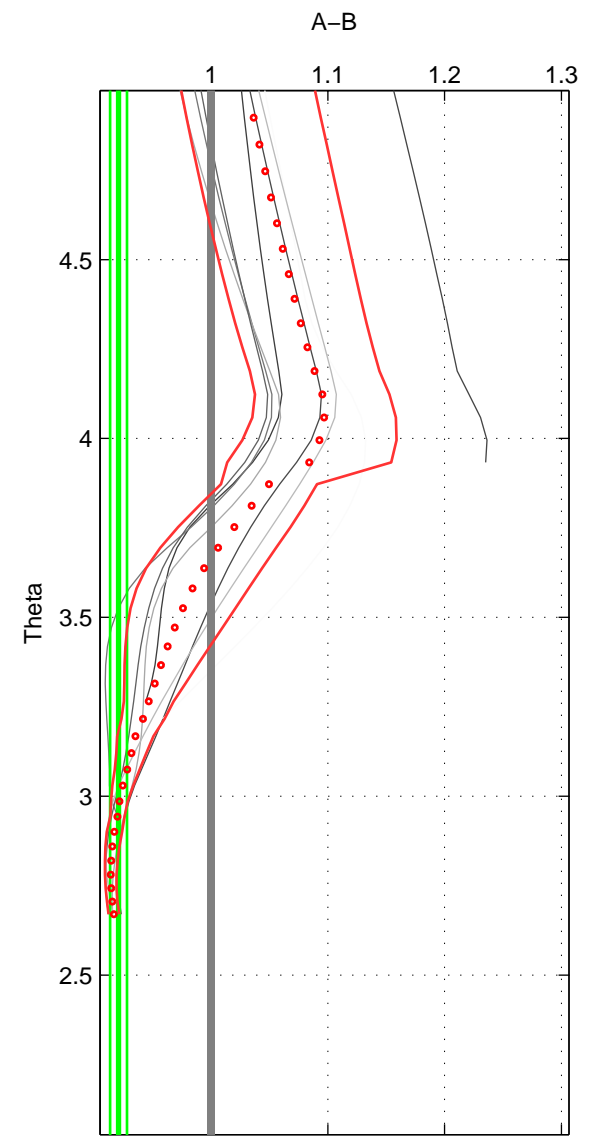

Cruise A (red). Date: Jun 1989 Cruisename: 268-35LU19890509

Cruise B (blue). Date: Aug 1998 Cruisename: 329-OMEX2

\*\*\* "Favourite" values are those of space 2.

	Offset	O.StDev	Ratio	R.Stdev	Rating
SIGMA:	0.854	0.000	1.056	0.000	1
THETA:	-2.336	0.264	0.921	0.007	2
DEPTH:	NaN	NaN	NaN	NaN	NaN
FAV. :	-2.336	0.264	0.921	0.007	2

Profiles of A: 26  
 Profiles of B: 1  
 Diff profs : 8  
 WMoffset (A-B): 0.85374  
 WMoffset stdev: 0  
 WMratio (A/B): 1.0559  
 WMratio stdev: 0

Quality (1-5): 1

Profiles of A: 26  
 Profiles of B: 1  
 Diff profs : 8  
 WMoffset (A-B): -2.336  
 WMoffset stdev: 0.26383  
 WMratio (A/B): 0.92081  
 WMratio stdev: 0.0072971