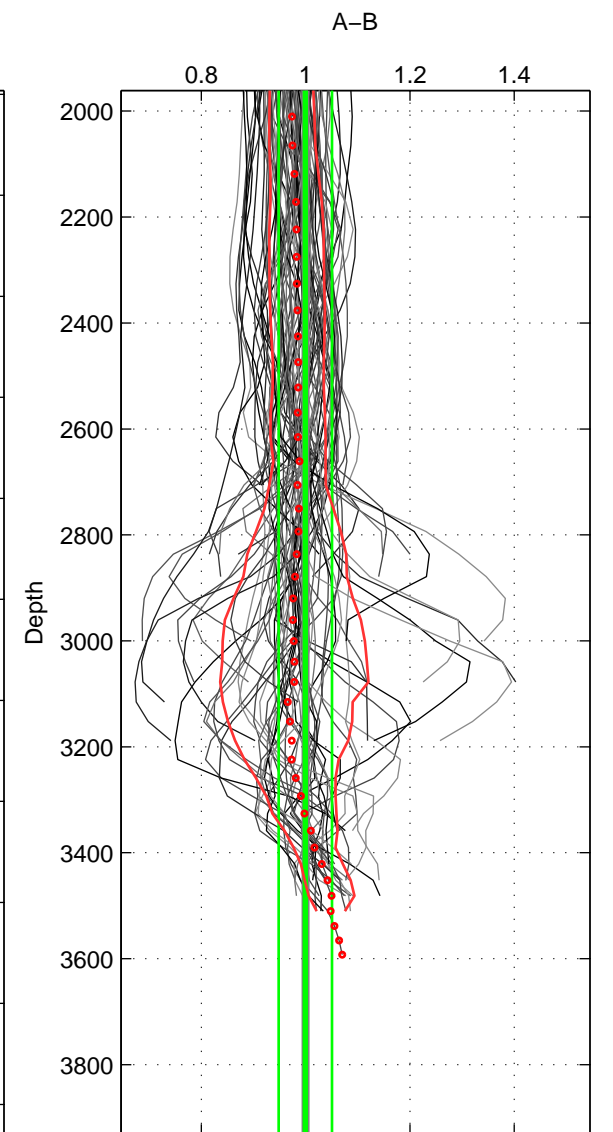

Cruise A (red). Date: Jun 2001 Cruisename: 192-18HU20010530

Cruise B (blue). Date: Jun 2006 Cruisename: 197-18HU20060524

\*\*\* "Favourite" values are means of spaces 1 2 3.

	Offset	O.StDev	Ratio	R.Stdev	Rating
SIGMA:	0.081	0.340	1.005	0.034	5
THETA:	0.053	0.410	1.001	0.040	5
DEPTH:	0.017	0.537	1.000	0.051	5
FAV.:	0.050	0.429	1.002	0.042	5

Profiles of A: 20  
 Profiles of B: 20  
 Diff profs : 96  
 WMoffset (A-B): 0.080559  
 WMoffset stdev: 0.33975  
 WMratio (A/B): 1.0051  
 WMratio stdev: 0.033986

Quality (1-5): 5

Profiles of A: 20  
 Profiles of B: 20  
 Diff profs : 96  
 WMoffset (A-B): 0.052507  
 WMoffset stdev: 0.40979  
 WMratio (A/B): 1.0011  
 WMratio stdev: 0.040078

Quality (1-5): 5

Profiles of A: 20  
 Profiles of B: 20  
 Diff profs : 96  
 WMoffset (A-B): 0.017374  
 WMoffset stdev: 0.53701  
 WMratio (A/B): 0.99954  
 WMratio stdev: 0.05122

Quality (1-5): 5