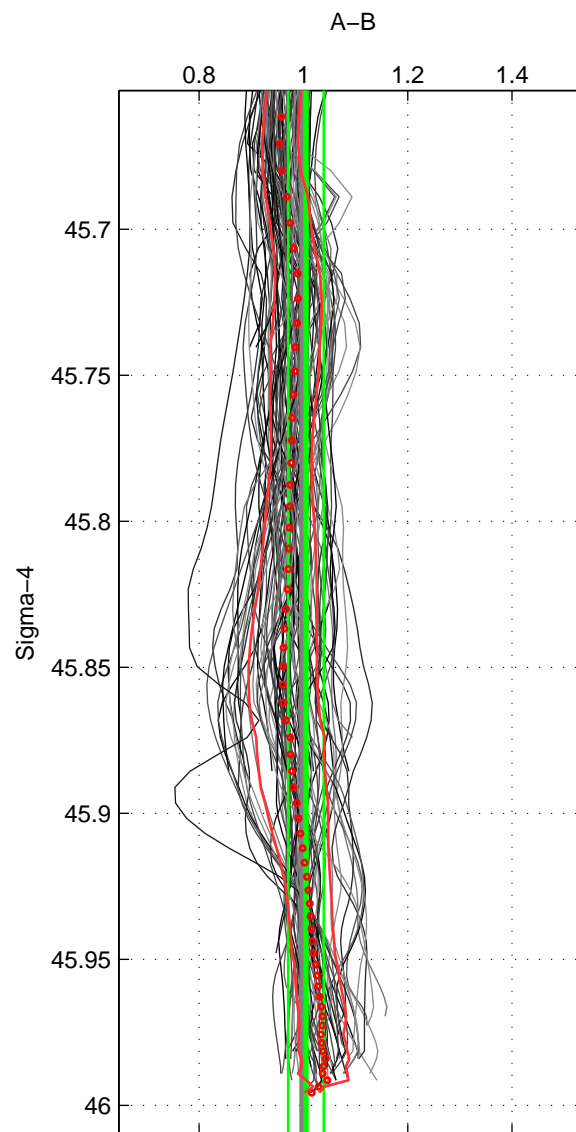

Cruise A (red). Date: Jun 2001 Cruisename: 192-18HU20010530

Cruise B (blue). Date: Jun 2006 Cruisename: 197-18HU20060524

\*\*\* "Favourite" values are means of spaces 1 2 3.

	Offset	O.StDev	Ratio	R.Stdev	Rating
SIGMA:	0.081	0.340	1.005	0.034	5
THETA:	0.053	0.410	1.001	0.040	5
DEPTH:	0.017	0.537	1.000	0.051	5
FAV.:	0.050	0.429	1.002	0.042	5

Profiles of A: 20  
 Profiles of B: 20  
 Diff profs : 96  
 WMoffset (A-B): 0.080559  
 WMoffset stdev: 0.33975  
 WMratio (A/B): 1.0051  
 WMratio stdev: 0.033986

Quality (1-5): 5

Profiles of A: 20  
 Profiles of B: 20  
 Diff profs : 96  
 WMoffset (A-B): 0.052507  
 WMoffset stdev: 0.40979  
 WMratio (A/B): 1.0011  
 WMratio stdev: 0.040078

Quality (1-5): 5

Profiles of A: 20  
 Profiles of B: 20  
 Diff profs : 96  
 WMoffset (A-B): 0.017374  
 WMoffset stdev: 0.53701  
 WMratio (A/B): 0.99954  
 WMratio stdev: 0.05122

Quality (1-5): 5