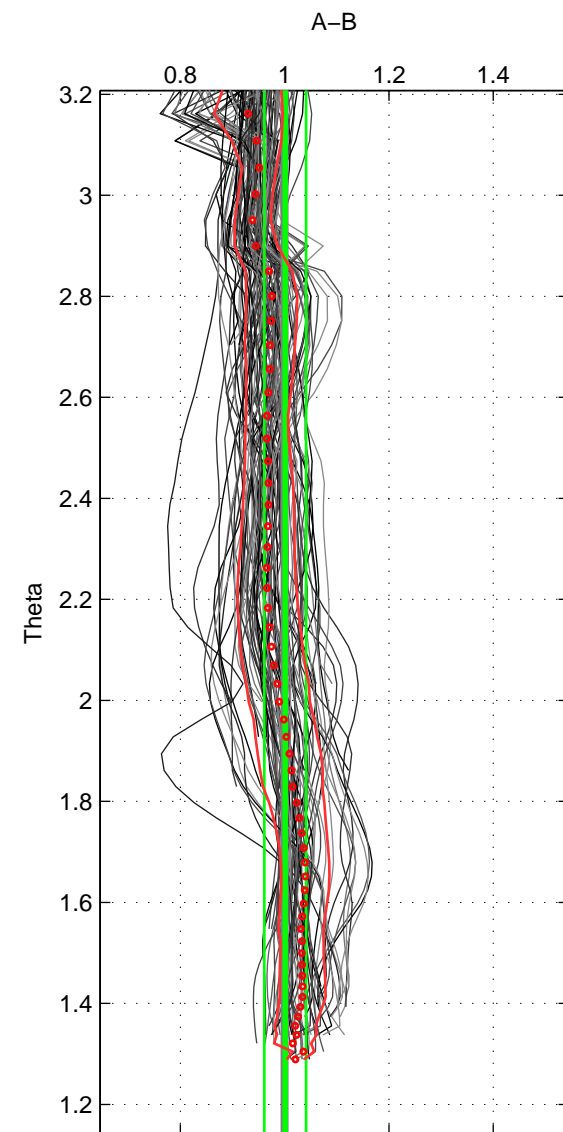

Cruise A (red). Date: Jun 2001 Cruisename: 192-18HU20010530

Cruise B (blue). Date: Jun 2006 Cruisename: 197-18HU20060524

\*\*\* "Favourite" values are means of spaces 1 2 3.

	Offset	O.StDev	Ratio	R.Stdev	Rating
SIGMA:	0.081	0.340	1.005	0.034	5
THETA:	0.053	0.410	1.001	0.040	5
DEPTH:	0.017	0.537	1.000	0.051	5
FAV.:	0.050	0.429	1.002	0.042	5

Profiles of A: 20  
 Profiles of B: 20  
 Diff profs : 96  
 WMoffset (A-B): 0.080559  
 WMoffset stdev: 0.33975  
 WMratio (A/B): 1.0051  
 WMratio stdev: 0.033986

Quality (1-5): 5

Profiles of A: 20  
 Profiles of B: 20  
 Diff profs : 96  
 WMoffset (A-B): 0.052507  
 WMoffset stdev: 0.40979  
 WMratio (A/B): 1.0011  
 WMratio stdev: 0.040078

Quality (1-5): 5

Profiles of A: 20  
 Profiles of B: 20  
 Diff profs : 96  
 WMoffset (A-B): 0.017374  
 WMoffset stdev: 0.53701  
 WMratio (A/B): 0.99954  
 WMratio stdev: 0.05122

Quality (1-5): 5