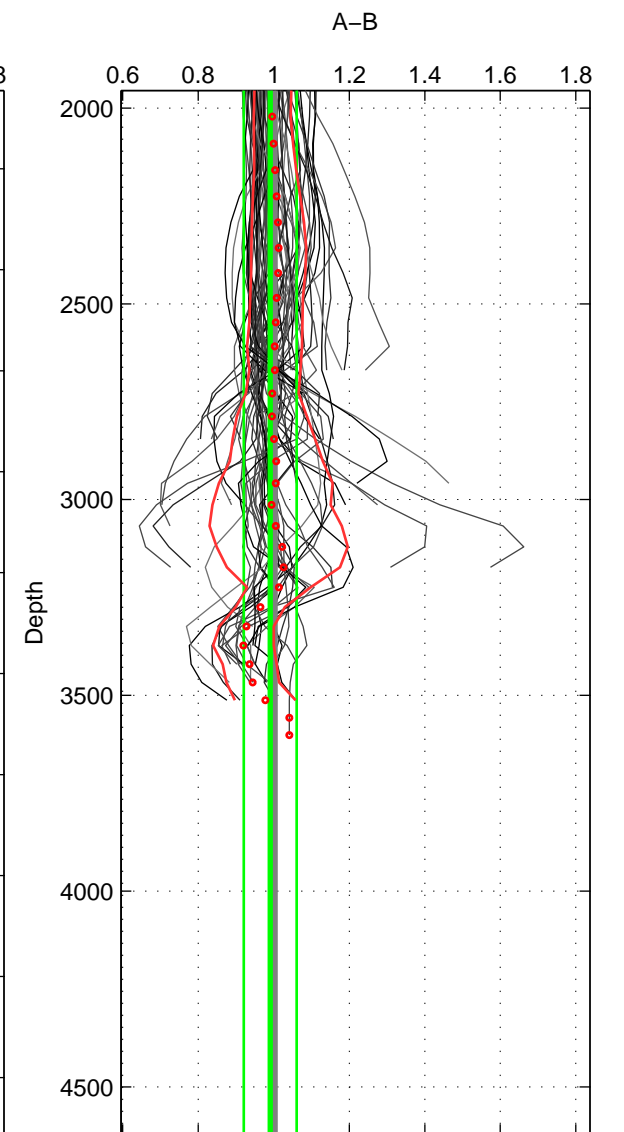

Cruise A (red). Date: Jun 2006 Cruisename: 197-18HU20060524

Cruise B (blue). Date: May 2011 Cruisename: 202-18HU20110506

\*\*\* "Favourite" values are means of spaces 1 2 3.

	Offset	O.StDev	Ratio	R.Stdev	Rating
SIGMA:	-0.120	0.624	0.992	0.058	5
THETA:	-0.099	0.620	0.993	0.058	5
DEPTH:	-0.122	0.794	0.991	0.070	5
FAV. :	-0.114	0.679	0.992	0.062	5

Profiles of A: 17  
 Profiles of B: 23  
 Diff profs : 72  
 WMoffset (A-B): -0.12014  
 WMoffset stdev: 0.62397  
 WMratio (A/B): 0.99157  
 WMratio stdev: 0.058068

Quality (1-5): 5

Profiles of A: 17  
 Profiles of B: 23  
 Diff profs : 72  
 WMoffset (A-B): -0.098586  
 WMoffset stdev: 0.61994  
 WMratio (A/B): 0.99292  
 WMratio stdev: 0.058296

Quality (1-5): 5

Profiles of A: 17  
 Profiles of B: 23  
 Diff profs : 72  
 WMoffset (A-B): -0.12248  
 WMoffset stdev: 0.7942  
 WMratio (A/B): 0.99064  
 WMratio stdev: 0.070224

Quality (1-5): 5