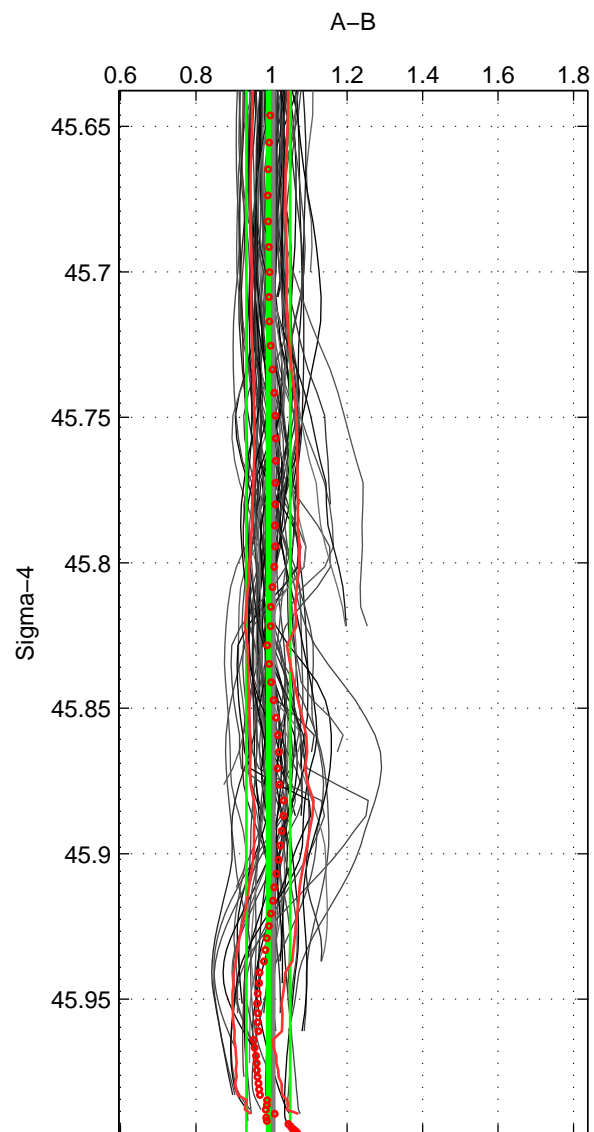

Cruise A (red). Date: Jun 2006 Cruisename: 197-18HU20060524

Cruise B (blue). Date: May 2011 Cruisename: 202-18HU20110506

\*\*\* "Favourite" values are means of spaces 1 2 3.

	Offset	O.StDev	Ratio	R.Stdev	Rating
SIGMA:	-0.120	0.624	0.992	0.058	5
THETA:	-0.099	0.620	0.993	0.058	5
DEPTH:	-0.122	0.794	0.991	0.070	5
FAV. :	-0.114	0.679	0.992	0.062	5

Profiles of A: 17  
 Profiles of B: 23  
 Diff profs : 72  
 WMoffset (A-B): -0.12014  
 WMoffset stdev: 0.62397  
 WMratio (A/B): 0.99157  
 WMratio stdev: 0.058068

Quality (1-5): 5

Profiles of A: 17  
 Profiles of B: 23  
 Diff profs : 72  
 WMoffset (A-B): -0.098586  
 WMoffset stdev: 0.61994  
 WMratio (A/B): 0.99292  
 WMratio stdev: 0.058296

Quality (1-5): 5

Profiles of A: 17  
 Profiles of B: 23  
 Diff profs : 72  
 WMoffset (A-B): -0.12248  
 WMoffset stdev: 0.7942  
 WMratio (A/B): 0.99064  
 WMratio stdev: 0.070224

Quality (1-5): 5