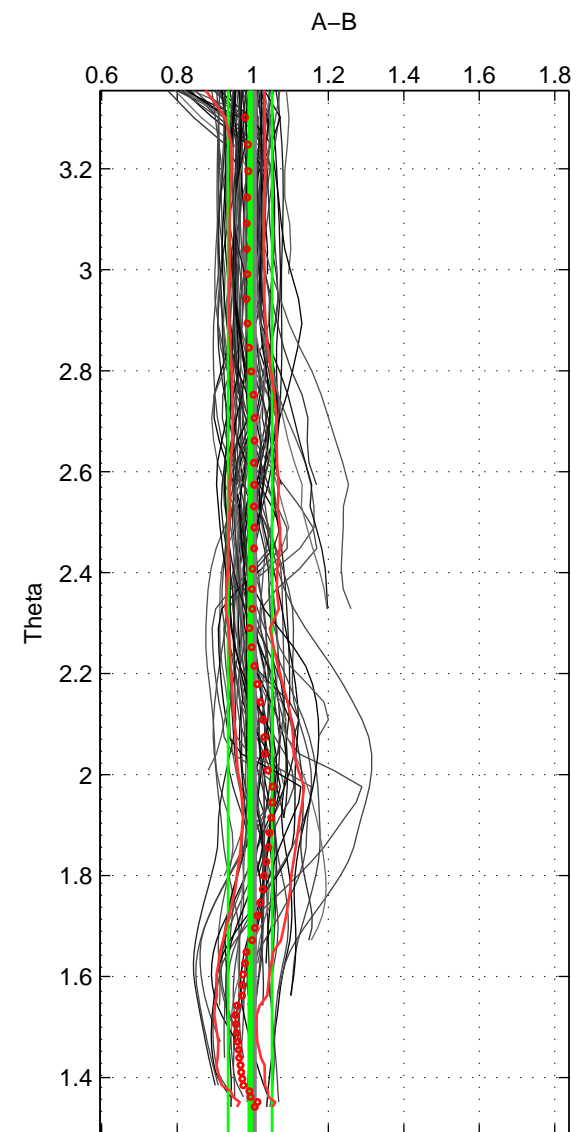

Cruise A (red). Date: Jun 2006 Cruisename: 197-18HU20060524

Cruise B (blue). Date: May 2011 Cruisename: 202-18HU20110506

\*\*\* "Favourite" values are means of spaces 1 2 3.

	Offset	O.StDev	Ratio	R.Stdev	Rating
SIGMA:	-0.120	0.624	0.992	0.058	5
THETA:	-0.099	0.620	0.993	0.058	5
DEPTH:	-0.122	0.794	0.991	0.070	5
FAV. :	-0.114	0.679	0.992	0.062	5

Profiles of A: 17  
 Profiles of B: 23  
 Diff profs : 72  
 WMoffset (A-B): -0.12014  
 WMoffset stdev: 0.62397  
 WMratio (A/B): 0.99157  
 WMratio stdev: 0.058068

Quality (1-5): 5

Profiles of A: 17  
 Profiles of B: 23  
 Diff profs : 72  
 WMoffset (A-B): -0.098586  
 WMoffset stdev: 0.61994  
 WMratio (A/B): 0.99292  
 WMratio stdev: 0.058296

Quality (1-5): 5

Profiles of A: 17  
 Profiles of B: 23  
 Diff profs : 72  
 WMoffset (A-B): -0.12248  
 WMoffset stdev: 0.7942  
 WMratio (A/B): 0.99064  
 WMratio stdev: 0.070224

Quality (1-5): 5