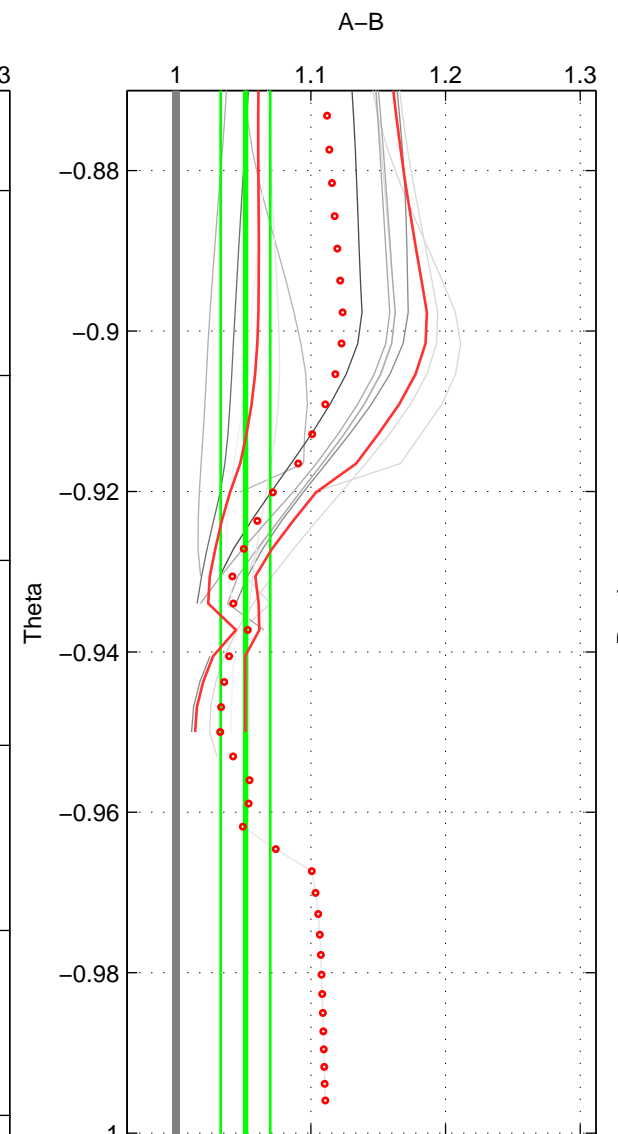

Cruise A (red). Date: Sep 1991 Cruisename: 106-77DN19910726

Cruise B (blue). Date: Sep 1980 Cruisename: 111-77YM19800811

*** "Favourite" values are means of spaces 1 2 3.

	Offset	O.StDev	Ratio	R.Stdev	Rating
SIGMA:	0.378	0.322	1.035	0.031	2
THETA:	0.552	0.195	1.052	0.018	2
DEPTH:	0.286	0.170	1.026	0.016	2
FAV.:	0.405	0.229	1.038	0.022	2

Profiles of A: 7
 Profiles of B: 2
 Diff profs: 12
 WMoffset (A-B): 0.37751
 WMoffset stdev: 0.32232
 WMratio (A/B): 1.0352
 WMratio stdev: 0.03108

Quality (1-5): 2

Profiles of A: 7
 Profiles of B: 2
 Diff profs: 12
 WMoffset (A-B): 0.5517
 WMoffset stdev: 0.19541
 WMratio (A/B): 1.0515
 WMratio stdev: 0.018375

Quality (1-5): 2

Profiles of A: 7
 Profiles of B: 2
 Diff profs: 12
 WMoffset (A-B): 0.28563
 WMoffset stdev: 0.16963
 WMratio (A/B): 1.0265
 WMratio stdev: 0.016173

Quality (1-5): 2