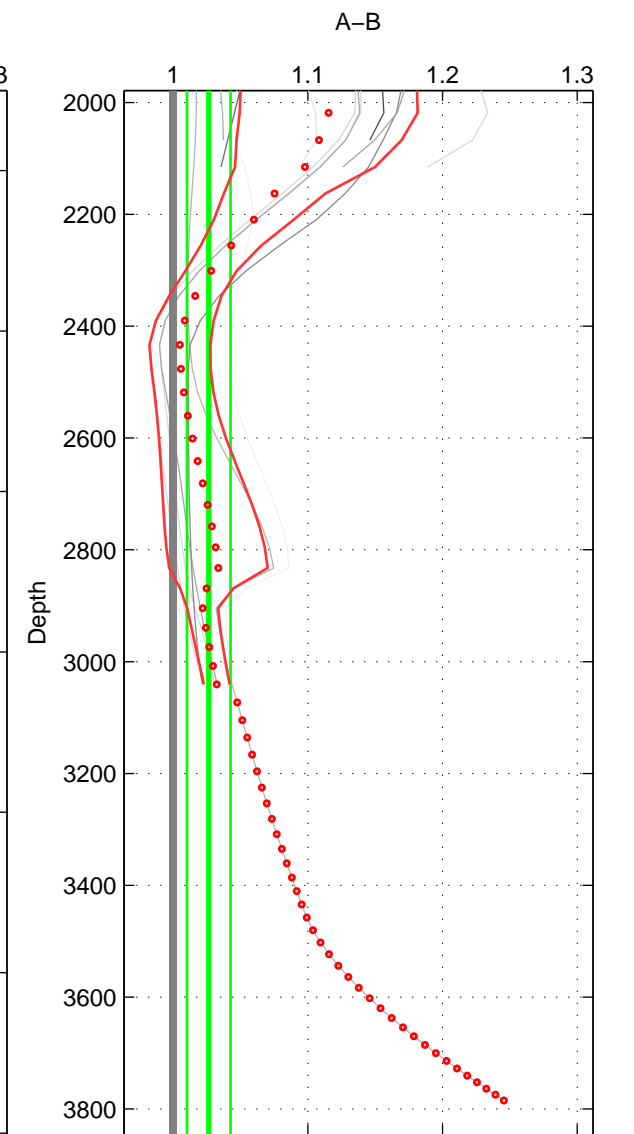

Cruise A (red). Date: Sep 1991 Cruisename: 106-77DN19910726

Cruise B (blue). Date: Sep 1980 Cruisename: 111-77YM19800811

*** "Favourite" values are means of spaces 1 2 3.

	Offset	O.StDev	Ratio	R.Stdev	Rating
SIGMA:	0.378	0.322	1.035	0.031	2
THETA:	0.552	0.195	1.052	0.018	2
DEPTH:	0.286	0.170	1.026	0.016	2
FAV.:	0.405	0.229	1.038	0.022	2

Profiles of A: 7
 Profiles of B: 2
 Diff profs: 12
 WMoffset (A-B): 0.37751
 WMoffset stdev: 0.32232
 WMratio (A/B): 1.0352
 WMratio stdev: 0.03108

Quality (1-5): 2

Profiles of A: 7
 Profiles of B: 2
 Diff profs: 12
 WMoffset (A-B): 0.5517
 WMoffset stdev: 0.19541
 WMratio (A/B): 1.0515
 WMratio stdev: 0.018375

Quality (1-5): 2

Profiles of A: 7
 Profiles of B: 2
 Diff profs: 12
 WMoffset (A-B): 0.28563
 WMoffset stdev: 0.16963
 WMratio (A/B): 1.0265
 WMratio stdev: 0.016173

Quality (1-5): 2