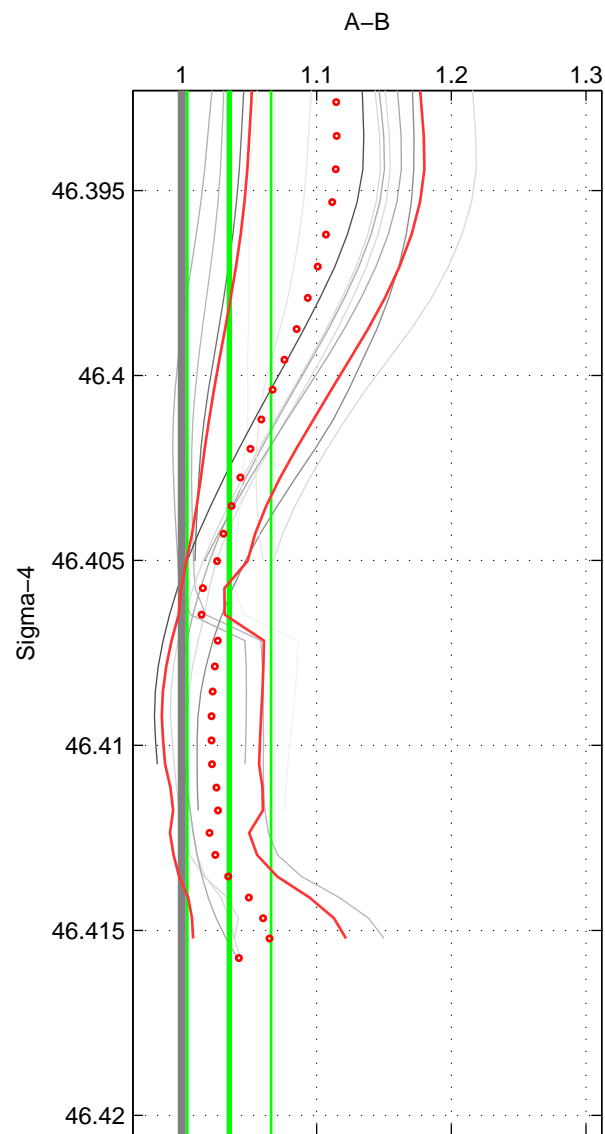

Cruise A (red). Date: Sep 1991 Cruisename: 106-77DN19910726

Cruise B (blue). Date: Sep 1980 Cruisename: 111-77YM19800811

*** "Favourite" values are means of spaces 1 2 3.

	Offset	O.StDev	Ratio	R.Stdev	Rating
SIGMA:	0.378	0.322	1.035	0.031	2
THETA:	0.552	0.195	1.052	0.018	2
DEPTH:	0.286	0.170	1.026	0.016	2
FAV.:	0.405	0.229	1.038	0.022	2

Profiles of A: 7
 Profiles of B: 2
 Diff profs: 12
 WMoffset (A-B): 0.37751
 WMoffset stdev: 0.32232
 WMratio (A/B): 1.0352
 WMratio stdev: 0.03108

Quality (1-5): 2

Profiles of A: 7
 Profiles of B: 2
 Diff profs: 12
 WMoffset (A-B): 0.5517
 WMoffset stdev: 0.19541
 WMratio (A/B): 1.0515
 WMratio stdev: 0.018375

Quality (1-5): 2

Profiles of A: 7
 Profiles of B: 2
 Diff profs: 12
 WMoffset (A-B): 0.28563
 WMoffset stdev: 0.16963
 WMratio (A/B): 1.0265
 WMratio stdev: 0.016173

Quality (1-5): 2