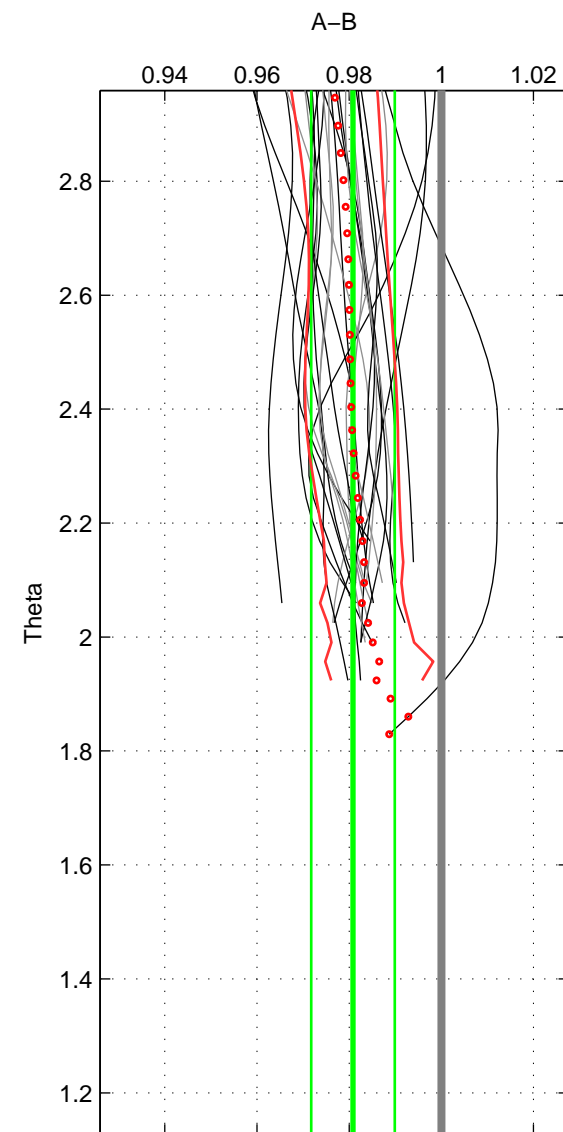

Cruise A (red). Date: Jul 2006 Cruisename: 712-49UP20060630

Cruise B (blue). Date: Feb 2008 Cruisename: 717-49UP20080122

\*\*\* "Favourite" values are means of spaces 1 2.

	Offset	O.StDev	Ratio	R.Stdev	Rating
SIGMA:	-2.588	1.365	0.981	0.010	5
THETA:	-2.626	1.236	0.981	0.009	5
DEPTH:	-2.509	0.147	0.982	0.001	3
FAV. :	-2.607	1.301	0.981	0.010	5

Profiles of A: 18  
 Profiles of B: 20  
 Diff profs : 26  
 WMoffset (A-B): -2.5879  
 WMoffset stdev: 1.3653  
 WMratio (A/B): 0.98099  
 WMratio stdev: 0.010092

Quality (1-5): 5

Profiles of A: 18  
 Profiles of B: 20  
 Diff profs : 26  
 WMoffset (A-B): -2.6262  
 WMoffset stdev: 1.2363  
 WMratio (A/B): 0.98083  
 WMratio stdev: 0.0090844

Quality (1-5): 5

Profiles of A: 18  
 Profiles of B: 20  
 Diff profs : 26  
 WMoffset (A-B): -2.5095  
 WMoffset stdev: 0.14699  
 WMratio (A/B): 0.98183  
 WMratio stdev: 0.0013769

Quality (1-5): 3

Please note that statistics are bad.