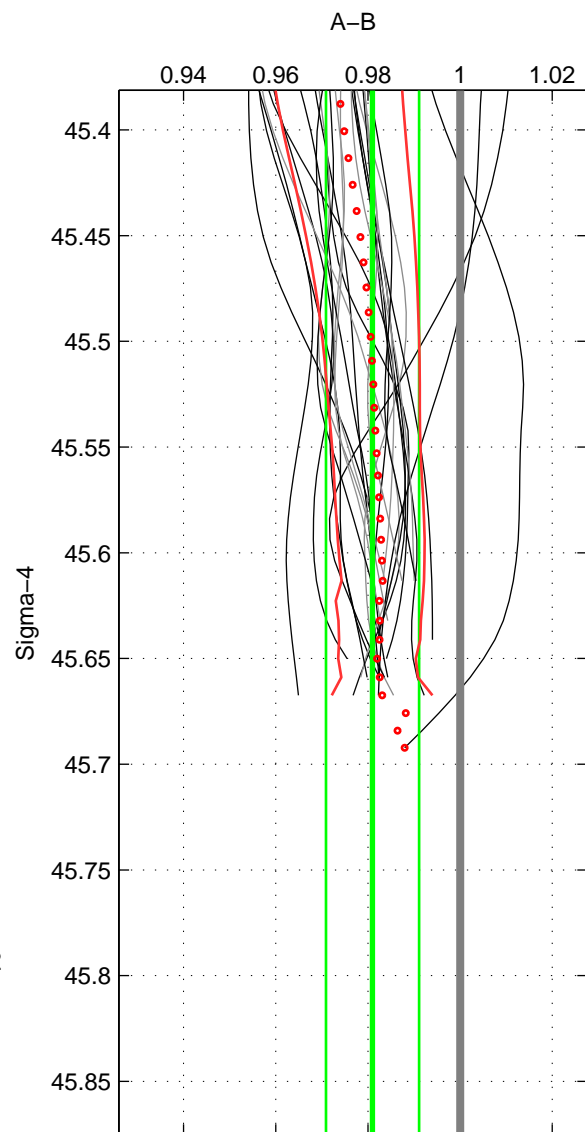

Cruise A (red). Date: Jul 2006 Cruisename: 712-49UP20060630

Cruise B (blue). Date: Feb 2008 Cruisename: 717-49UP20080122

\*\*\* "Favourite" values are means of spaces 1 2.

	Offset	O.StDev	Ratio	R.Stdev	Rating
SIGMA:	-2.588	1.365	0.981	0.010	5
THETA:	-2.626	1.236	0.981	0.009	5
DEPTH:	-2.509	0.147	0.982	0.001	3
FAV. :	-2.607	1.301	0.981	0.010	5

Profiles of A: 18  
 Profiles of B: 20  
 Diff profs : 26  
 WMoffset (A-B): -2.5879  
 WMoffset stdev: 1.3653  
 WMratio (A/B): 0.98099  
 WMratio stdev: 0.010092

Quality (1-5): 5

Profiles of A: 18  
 Profiles of B: 20  
 Diff profs : 26  
 WMoffset (A-B): -2.6262  
 WMoffset stdev: 1.2363  
 WMratio (A/B): 0.98083  
 WMratio stdev: 0.0090844

Quality (1-5): 5

Profiles of A: 18  
 Profiles of B: 20  
 Diff profs : 26  
 WMoffset (A-B): -2.5095  
 WMoffset stdev: 0.14699  
 WMratio (A/B): 0.98183  
 WMratio stdev: 0.0013769

Quality (1-5): 3

Please note that statistics are bad.