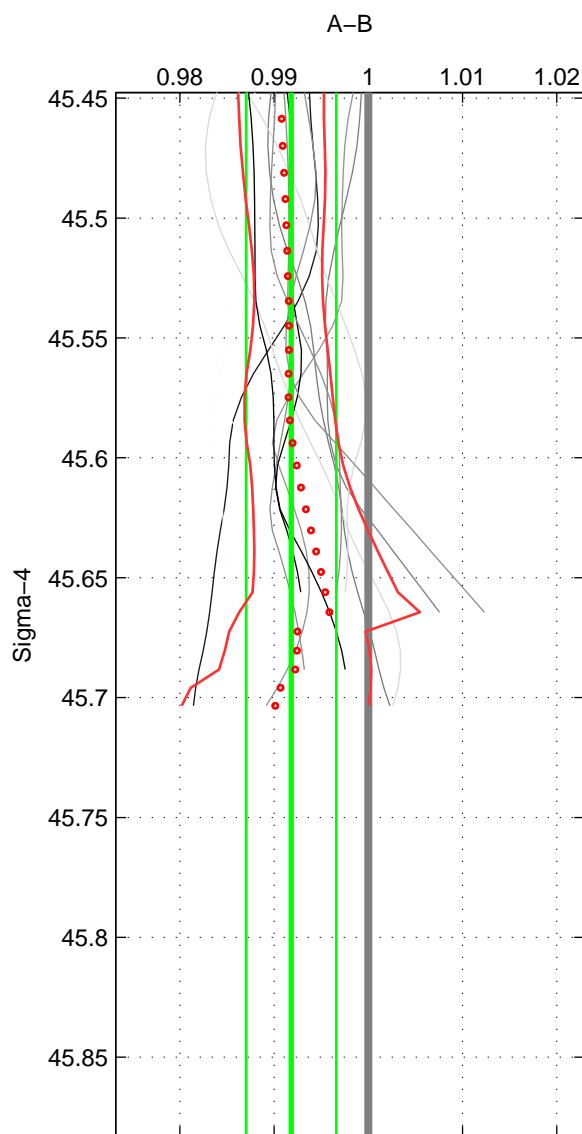

Cruise A (red). Date: Jun 1997 Cruisename: 681-49UP19970530

Cruise B (blue). Date: Jun 2006 Cruisename: 711-49UP20060607

*** "Favourite" values are means of spaces 1 2.

	Offset	O.StDev	Ratio	R.Stdev	Rating
SIGMA:	-1.313	0.781	0.992	0.005	5
THETA:	-1.471	0.730	0.991	0.004	5
DEPTH:	-1.339	0.349	0.992	0.002	3
FAV. :	-1.392	0.756	0.991	0.005	5

Profiles of A: 8
 Profiles of B: 15
 Diff profs : 13
 WMoffset (A-B): -1.3126
 WMoffset stdev: 0.78112
 WMratio (A/B): 0.99182
 WMratio stdev: 0.0047863

Quality (1-5): 5

Profiles of A: 8
 Profiles of B: 15
 Diff profs : 13
 WMoffset (A-B): -1.4708
 WMoffset stdev: 0.73013
 WMratio (A/B): 0.9908
 WMratio stdev: 0.0044944

Quality (1-5): 5

Profiles of A: 8
 Profiles of B: 15
 Diff profs : 13
 WMoffset (A-B): -1.3388
 WMoffset stdev: 0.3492
 WMratio (A/B): 0.99179
 WMratio stdev: 0.0023157

Quality (1-5): 3

Please note that statistics are bad.