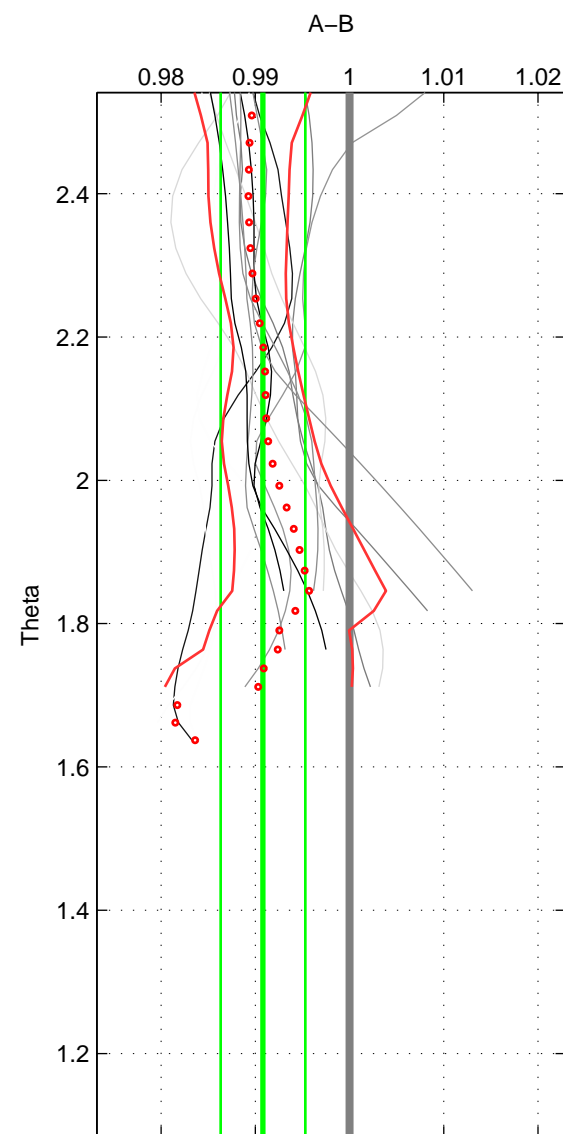

Cruise A (red). Date: Jun 1997 Cruisename: 681-49UP19970530

Cruise B (blue). Date: Jun 2006 Cruisename: 711-49UP20060607

*** "Favourite" values are means of spaces 1 2.

	Offset	O.StDev	Ratio	R.Stdev	Rating
SIGMA:	-1.313	0.781	0.992	0.005	5
THETA:	-1.471	0.730	0.991	0.004	5
DEPTH:	-1.339	0.349	0.992	0.002	3
FAV. :	-1.392	0.756	0.991	0.005	5

Profiles of A: 8
 Profiles of B: 15
 Diff profs : 13
 WMoffset (A-B): -1.3126
 WMoffset stdev: 0.78112
 WMratio (A/B): 0.99182
 WMratio stdev: 0.0047863

Quality (1-5): 5

Profiles of A: 8
 Profiles of B: 15
 Diff profs : 13
 WMoffset (A-B): -1.4708
 WMoffset stdev: 0.73013
 WMratio (A/B): 0.9908
 WMratio stdev: 0.0044944

Quality (1-5): 5

Profiles of A: 8
 Profiles of B: 15
 Diff profs : 13
 WMoffset (A-B): -1.3388
 WMoffset stdev: 0.3492
 WMratio (A/B): 0.99179
 WMratio stdev: 0.0023157

Quality (1-5): 3

Please note that statistics are bad.