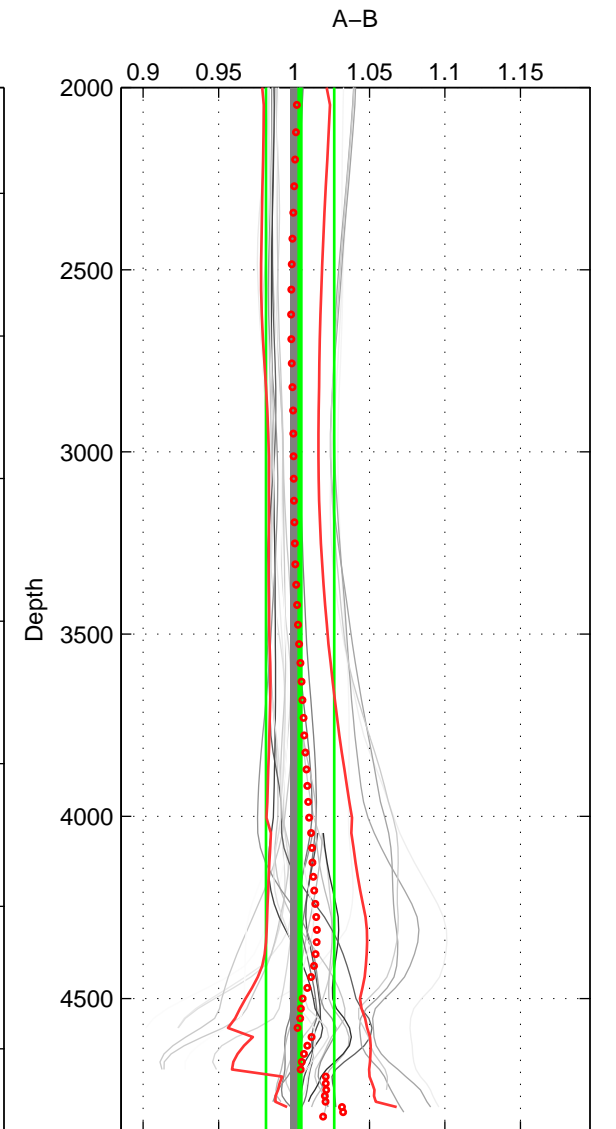

Cruise A (red). Date: Dec 2010 Cruisename: 130-06AQ20101128

Cruise B (blue). Date: Apr 1995 Cruisename: 320-74JC19950320

*** "Favourite" values are means of spaces 1 2 3.

	Offset	O.StDev	Ratio	R.Stdev	Rating
SIGMA:	0.172	2.614	1.002	0.021	5
THETA:	0.091	2.460	1.001	0.020	5
DEPTH:	0.454	2.764	1.004	0.023	5
FAV.:	0.239	2.612	1.002	0.021	5

Profiles of A: 9
 Profiles of B: 7
 Diff profs : 26
 WMoffset (A-B): 0.17247
 WMoffset stdev: 2.6139
 WMratio (A/B): 1.0017
 WMratio stdev: 0.021222

Quality (1-5): 5

Profiles of A: 9
 Profiles of B: 7
 Diff profs : 26
 WMoffset (A-B): 0.091153
 WMoffset stdev: 2.4598
 WMratio (A/B): 1.001
 WMratio stdev: 0.019957

Quality (1-5): 5

Profiles of A: 9
 Profiles of B: 7
 Diff profs : 26
 WMoffset (A-B): 0.45399
 WMoffset stdev: 2.7638
 WMratio (A/B): 1.004
 WMratio stdev: 0.022537

Quality (1-5): 5