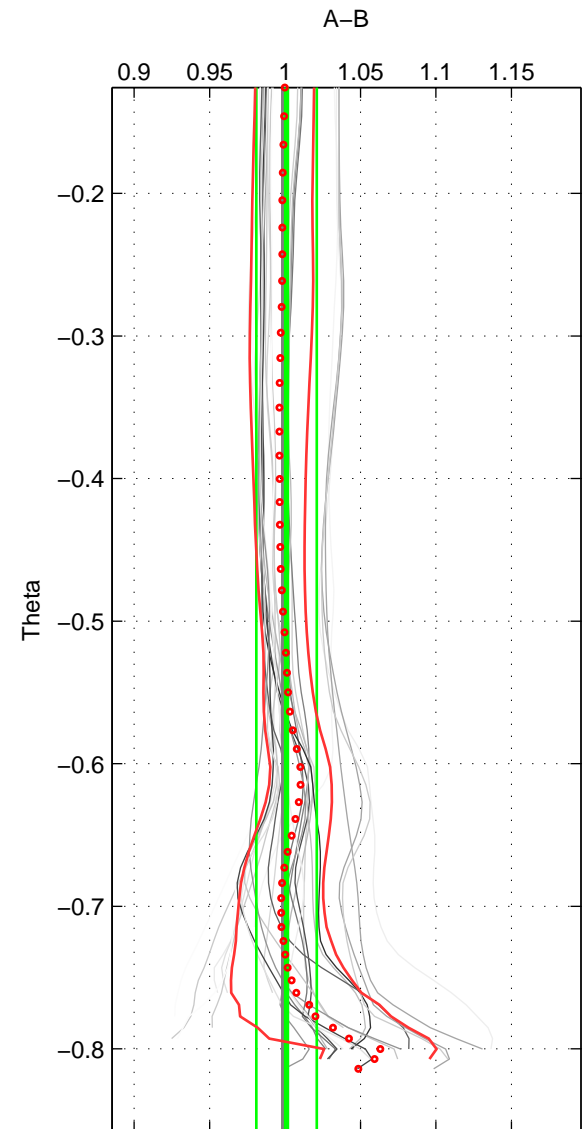

Cruise A (red). Date: Dec 2010 Cruisename: 130-06AQ20101128

Cruise B (blue). Date: Apr 1995 Cruisename: 320-74JC19950320

*** "Favourite" values are means of spaces 1 2 3.

	Offset	O.StDev	Ratio	R.Stdev	Rating
SIGMA:	0.172	2.614	1.002	0.021	5
THETA:	0.091	2.460	1.001	0.020	5
DEPTH:	0.454	2.764	1.004	0.023	5
FAV.:	0.239	2.612	1.002	0.021	5

Profiles of A: 9
 Profiles of B: 7
 Diff profs : 26
 WMoffset (A-B): 0.17247
 WMoffset stdev: 2.6139
 WMratio (A/B): 1.0017
 WMratio stdev: 0.021222

Quality (1-5): 5

Profiles of A: 9
 Profiles of B: 7
 Diff profs : 26
 WMoffset (A-B): 0.091153
 WMoffset stdev: 2.4598
 WMratio (A/B): 1.001
 WMratio stdev: 0.019957

Quality (1-5): 5

Profiles of A: 9
 Profiles of B: 7
 Diff profs : 26
 WMoffset (A-B): 0.45399
 WMoffset stdev: 2.7638
 WMratio (A/B): 1.004
 WMratio stdev: 0.022537

Quality (1-5): 5