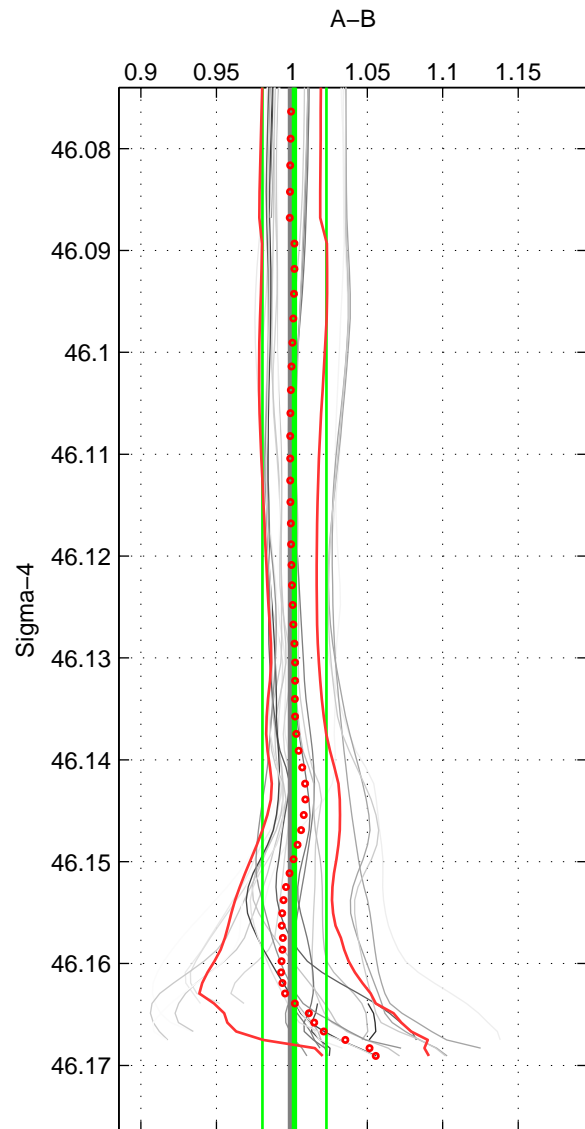

Cruise A (red). Date: Dec 2010 Cruisename: 130-06AQ20101128

Cruise B (blue). Date: Apr 1995 Cruisename: 320-74JC19950320

*** "Favourite" values are means of spaces 1 2 3.

	Offset	O.StDev	Ratio	R.Stdev	Rating
SIGMA:	0.172	2.614	1.002	0.021	5
THETA:	0.091	2.460	1.001	0.020	5
DEPTH:	0.454	2.764	1.004	0.023	5
FAV.:	0.239	2.612	1.002	0.021	5

Profiles of A: 9
 Profiles of B: 7
 Diff profs : 26
 WMoffset (A-B): 0.17247
 WMoffset stdev: 2.6139
 WMratio (A/B): 1.0017
 WMratio stdev: 0.021222

Quality (1-5): 5

Profiles of A: 9
 Profiles of B: 7
 Diff profs : 26
 WMoffset (A-B): 0.091153
 WMoffset stdev: 2.4598
 WMratio (A/B): 1.001
 WMratio stdev: 0.019957

Quality (1-5): 5

Profiles of A: 9
 Profiles of B: 7
 Diff profs : 26
 WMoffset (A-B): 0.45399
 WMoffset stdev: 2.7638
 WMratio (A/B): 1.004
 WMratio stdev: 0.022537

Quality (1-5): 5