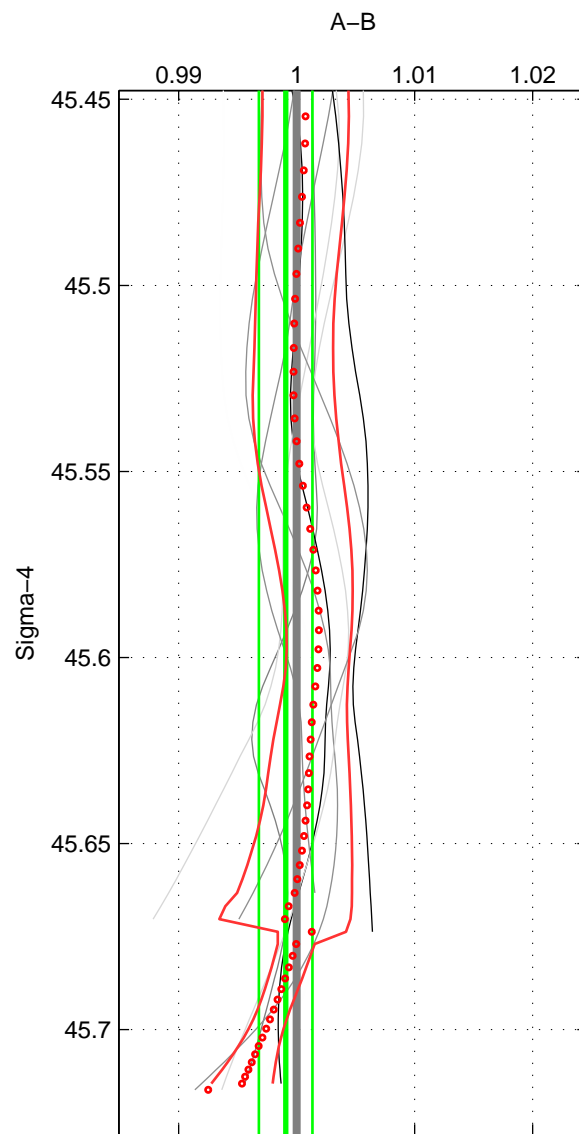

Cruise A (red). Date: Jul 2008 Cruisename: 678-49UF20080617
 Cruise B (blue). Date: Jun 1997 Cruisename: 681-49UP19970530

*** "Favourite" values are means of spaces 1 2 3.

	Offset	O.StDev	Ratio	R.Stdev	Rating
SIGMA:	-0.148	0.373	0.999	0.002	4
THETA:	-0.077	0.376	0.999	0.002	4
DEPTH:	0.019	0.571	1.000	0.004	4
FAV.:	-0.068	0.440	1.000	0.003	4

Profiles of A: 10
 Profiles of B: 7
 Diff profs : 9
 WMoffset (A-B): -0.14753
 WMoffset stdev: 0.3726
 WMratio (A/B): 0.99907
 WMratio stdev: 0.0022646

Quality (1-5): 4

Profiles of A: 10
 Profiles of B: 7
 Diff profs : 9
 WMoffset (A-B): -0.076556
 WMoffset stdev: 0.37554
 WMratio (A/B): 0.99949
 WMratio stdev: 0.002287

Quality (1-5): 4

Profiles of A: 10
 Profiles of B: 7
 Diff profs : 9
 WMoffset (A-B): 0.018912
 WMoffset stdev: 0.57083
 WMratio (A/B): 1.0001
 WMratio stdev: 0.003558

Quality (1-5): 4