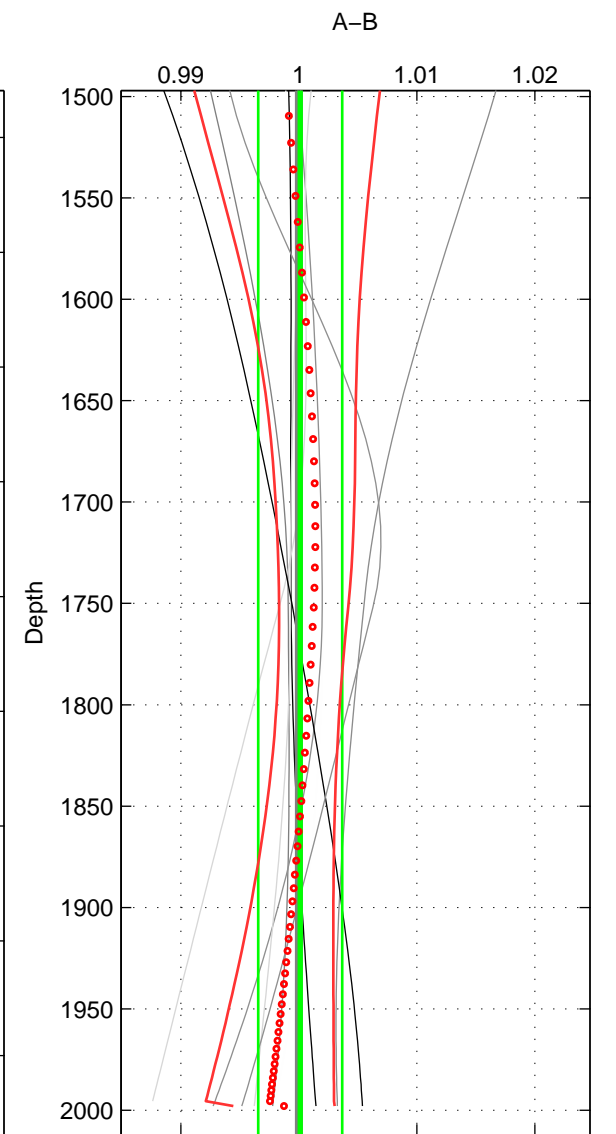

Cruise A (red). Date: Jul 2008 Cruisename: 678-49UF20080617
 Cruise B (blue). Date: Jun 1997 Cruisename: 681-49UP19970530

*** "Favourite" values are means of spaces 1 2 3.

	Offset	O.StDev	Ratio	R.Stdev	Rating
SIGMA:	-0.148	0.373	0.999	0.002	4
THETA:	-0.077	0.376	0.999	0.002	4
DEPTH:	0.019	0.571	1.000	0.004	4
FAV.:	-0.068	0.440	1.000	0.003	4

Profiles of A: 10
 Profiles of B: 7
 Diff profs : 9
 WMoffset (A-B): -0.14753
 WMoffset stdev: 0.3726
 WMratio (A/B): 0.99907
 WMratio stdev: 0.0022646

Quality (1-5): 4

Profiles of A: 10
 Profiles of B: 7
 Diff profs : 9
 WMoffset (A-B): -0.076556
 WMoffset stdev: 0.37554
 WMratio (A/B): 0.99949
 WMratio stdev: 0.002287

Quality (1-5): 4

Profiles of A: 10
 Profiles of B: 7
 Diff profs : 9
 WMoffset (A-B): 0.018912
 WMoffset stdev: 0.57083
 WMratio (A/B): 1.0001
 WMratio stdev: 0.003558

Quality (1-5): 4