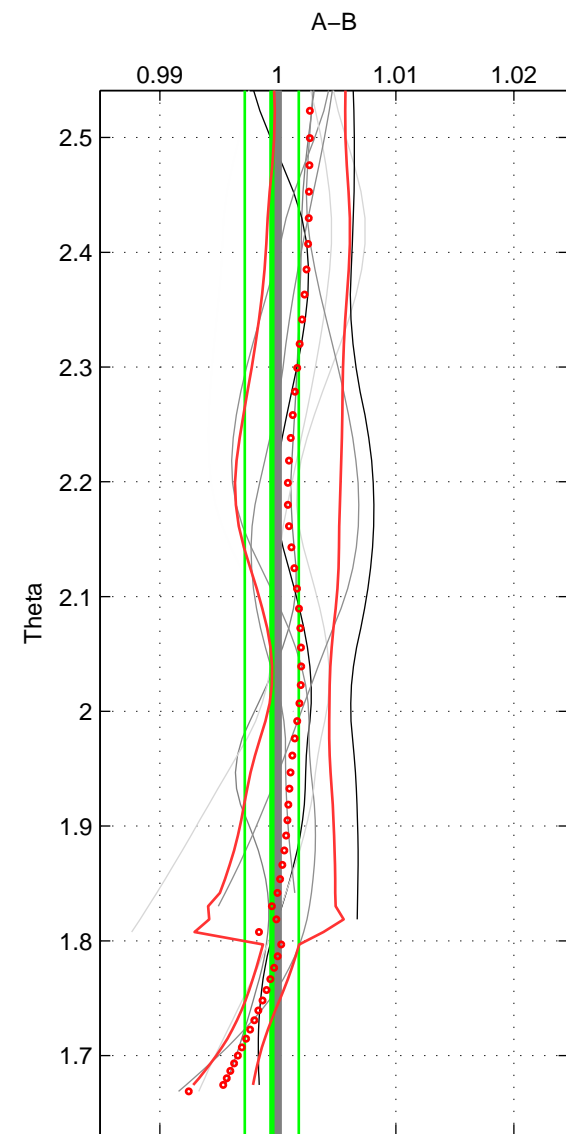

Cruise A (red). Date: Jul 2008 Cruisename: 678-49UF20080617
 Cruise B (blue). Date: Jun 1997 Cruisename: 681-49UP19970530

*** "Favourite" values are means of spaces 1 2 3.

	Offset	O.StDev	Ratio	R.Stdev	Rating
SIGMA:	-0.148	0.373	0.999	0.002	4
THETA:	-0.077	0.376	0.999	0.002	4
DEPTH:	0.019	0.571	1.000	0.004	4
FAV.:	-0.068	0.440	1.000	0.003	4

Profiles of A: 10
 Profiles of B: 7
 Diff profs : 9
 WMoffset (A-B): -0.14753
 WMoffset stdev: 0.3726
 WMratio (A/B): 0.99907
 WMratio stdev: 0.0022646

Quality (1-5): 4

Profiles of A: 10
 Profiles of B: 7
 Diff profs : 9
 WMoffset (A-B): -0.076556
 WMoffset stdev: 0.37554
 WMratio (A/B): 0.99949
 WMratio stdev: 0.002287

Quality (1-5): 4

Profiles of A: 10
 Profiles of B: 7
 Diff profs : 9
 WMoffset (A-B): 0.018912
 WMoffset stdev: 0.57083
 WMratio (A/B): 1.0001
 WMratio stdev: 0.003558

Quality (1-5): 4