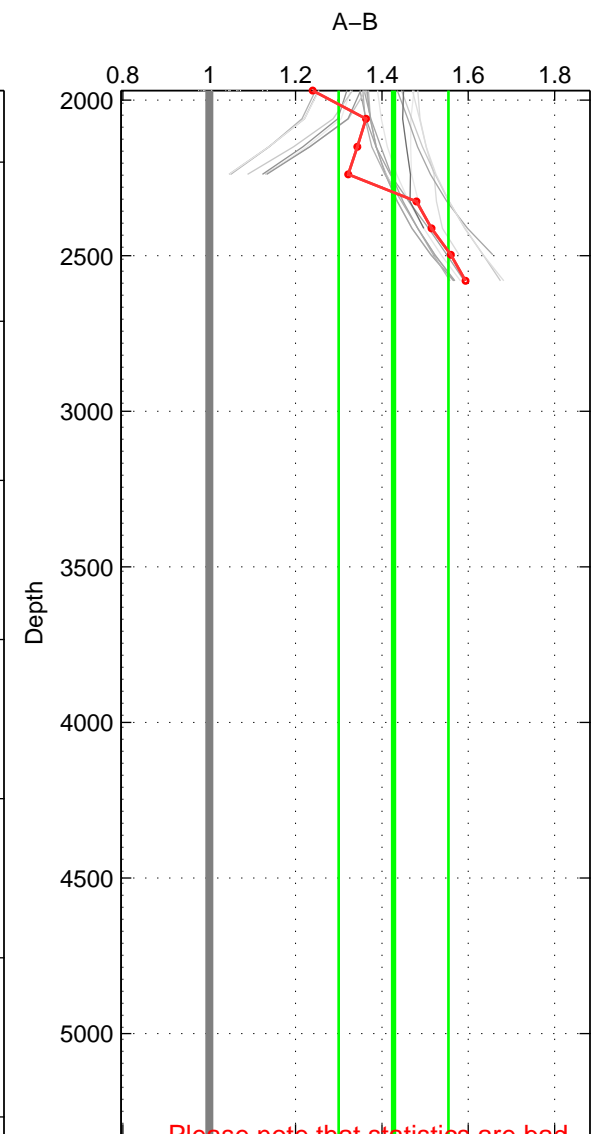

Cruise A (red). Date: Mar 1982 Cruisename: 23-18HU19820228
 Cruise B (blue). Date: Sep 1980 Cruisename: 111-77YM19800811

*** "Favourite" values are those of space 2.

	Offset	O.StDev	Ratio	R.Stdev	Rating
SIGMA:	3.415	0.458	1.476	0.066	4
THETA:	3.459	0.373	1.483	0.055	5
DEPTH:	3.151	0.751	1.427	0.127	3
FAV.:	3.459	0.373	1.483	0.055	5

Profiles of A: 17
 Profiles of B: 3
 Diff profs: 36
 WMoffset (A-B): 3.4152
 WMoffset stdev: 0.45825
 WMratio (A/B): 1.4759
 WMratio stdev: 0.066318

Quality (1-5): 4

Profiles of A: 17
 Profiles of B: 3
 Diff profs: 35
 WMoffset (A-B): 3.4592
 WMoffset stdev: 0.37275
 WMratio (A/B): 1.4832
 WMratio stdev: 0.054523

Quality (1-5): 5

Profiles of A: 17
 Profiles of B: 3
 Diff profs: 36
 WMoffset (A-B): 3.1512
 WMoffset stdev: 0.75059
 WMratio (A/B): 1.4271
 WMratio stdev: 0.12713

Quality (1-5): 3

Please note that statistics are bad.