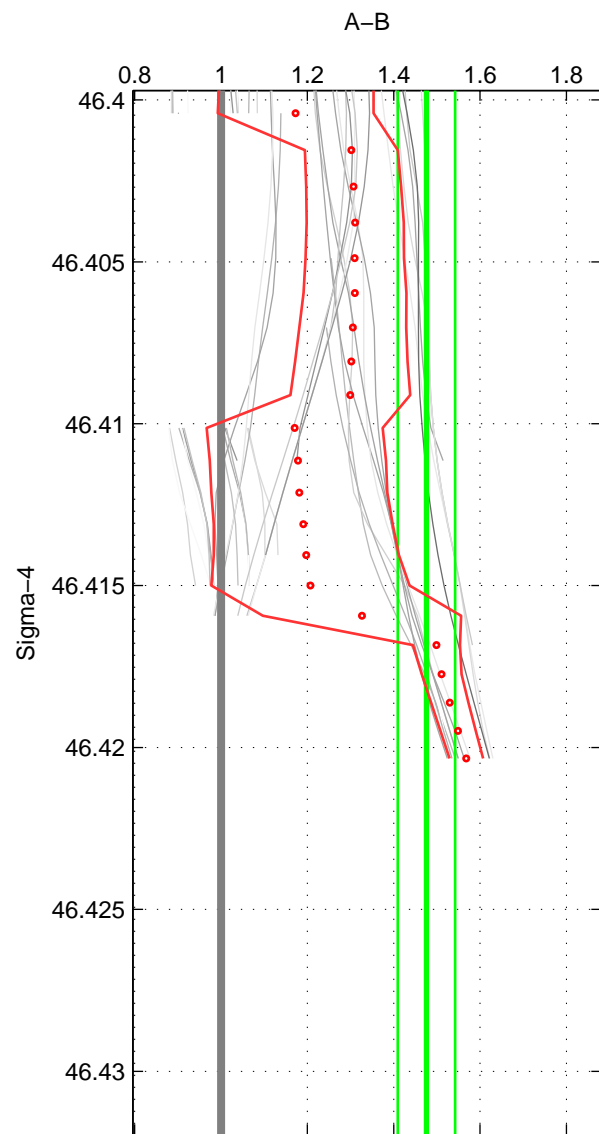

Cruise A (red). Date: Mar 1982 Cruisename: 23-18HU19820228
 Cruise B (blue). Date: Sep 1980 Cruisename: 111-77YM19800811

*** "Favourite" values are those of space 2.

	Offset	O.StDev	Ratio	R.Stdev	Rating
SIGMA:	3.415	0.458	1.476	0.066	4
THETA:	3.459	0.373	1.483	0.055	5
DEPTH:	3.151	0.751	1.427	0.127	3
FAV.:	3.459	0.373	1.483	0.055	5

Profiles of A: 17
 Profiles of B: 3
 Diff profs: 36
 WMoffset (A-B): 3.4152
 WMoffset stdev: 0.45825
 WMratio (A/B): 1.4759
 WMratio stdev: 0.066318

Quality (1-5): 4

Profiles of A: 17
 Profiles of B: 3
 Diff profs: 35
 WMoffset (A-B): 3.4592
 WMoffset stdev: 0.37275
 WMratio (A/B): 1.4832
 WMratio stdev: 0.054523

Quality (1-5): 5

Profiles of A: 17
 Profiles of B: 3
 Diff profs: 36
 WMoffset (A-B): 3.1512
 WMoffset stdev: 0.75059
 WMratio (A/B): 1.4271
 WMratio stdev: 0.12713

Quality (1-5): 3

Please note that statistics are bad.