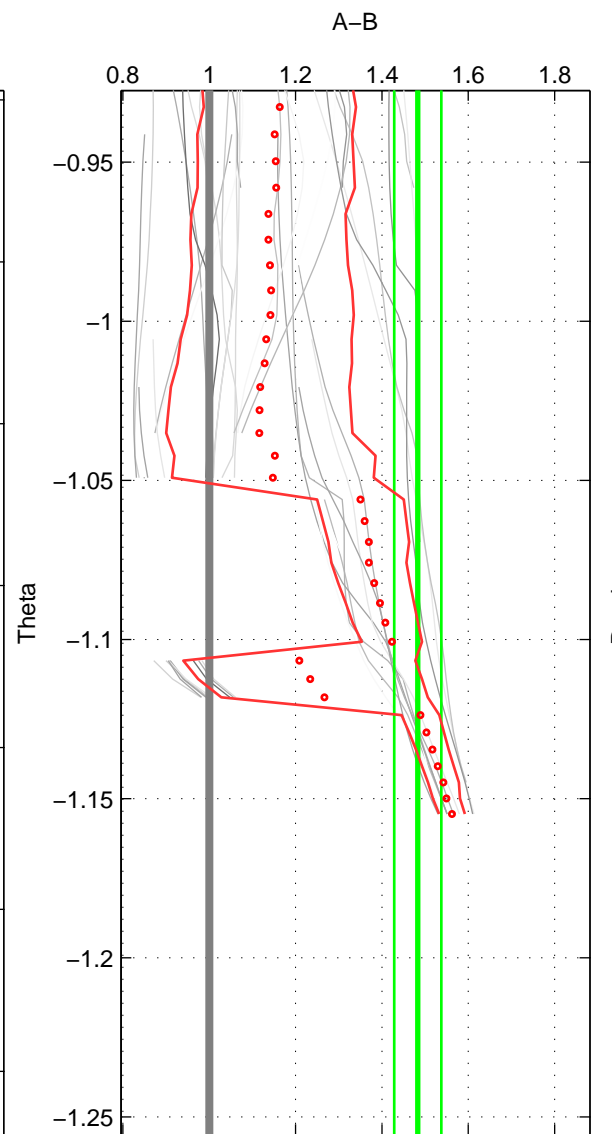

Cruise A (red). Date: Mar 1982 Cruisename: 23-18HU19820228
 Cruise B (blue). Date: Sep 1980 Cruisename: 111-77YM19800811

*** "Favourite" values are those of space 2.

	Offset	O.StDev	Ratio	R.Stdev	Rating
SIGMA:	3.415	0.458	1.476	0.066	4
THETA:	3.459	0.373	1.483	0.055	5
DEPTH:	3.151	0.751	1.427	0.127	3
FAV.:	3.459	0.373	1.483	0.055	5

Profiles of A: 17
 Profiles of B: 3
 Diff profs: 36
 WMoffset (A-B): 3.4152
 WMoffset stdev: 0.45825
 WMratio (A/B): 1.4759
 WMratio stdev: 0.066318

Quality (1-5): 4

Profiles of A: 17
 Profiles of B: 3
 Diff profs: 35
 WMoffset (A-B): 3.4592
 WMoffset stdev: 0.37275
 WMratio (A/B): 1.4832
 WMratio stdev: 0.054523

Quality (1-5): 5

Profiles of A: 17
 Profiles of B: 3
 Diff profs: 36
 WMoffset (A-B): 3.1512
 WMoffset stdev: 0.75059
 WMratio (A/B): 1.4271
 WMratio stdev: 0.12713

Quality (1-5): 3

Please note that statistics are bad.