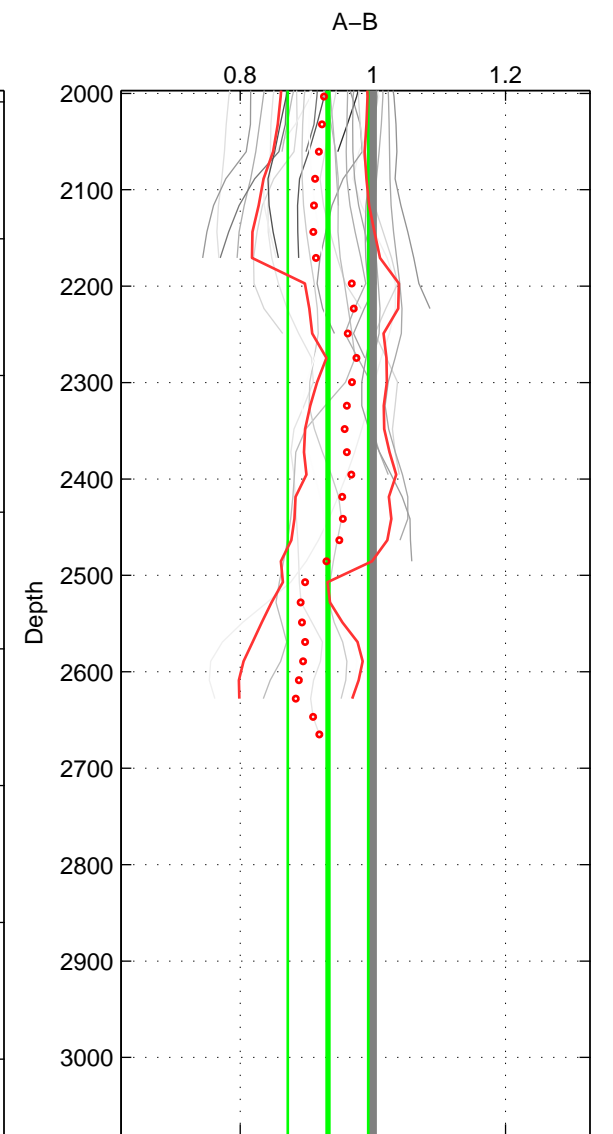

Cruise A (red). Date: Oct 2000 Cruisename: 285-64PE20000926

Cruise B (blue). Date: Jul 1990 Cruisename: 295-64TR19900701

\*\*\* "Favourite" values are means of spaces 1 2 3.

	Offset	O.StDev	Ratio	R.Stdev	Rating
SIGMA:	-1.476	1.049	0.888	0.080	3
THETA:	-1.665	1.157	0.875	0.084	3
DEPTH:	-0.900	0.908	0.932	0.060	3
FAV. :	-1.347	1.038	0.898	0.075	3

Profiles of A: 10  
 Profiles of B: 7  
 Diff profs : 27  
 WMoffset (A-B): -1.4757  
 WMoffset stdev: 1.0495  
 WMratio (A/B): 0.88755  
 WMratio stdev: 0.079569

Quality (1-5): 3

Profiles of A: 10  
 Profiles of B: 7  
 Diff profs : 27  
 WMoffset (A-B): -1.6648  
 WMoffset stdev: 1.157  
 WMratio (A/B): 0.87526  
 WMratio stdev: 0.083535

Quality (1-5): 3

Profiles of A: 10  
 Profiles of B: 7  
 Diff profs : 27  
 WMoffset (A-B): -0.89956  
 WMoffset stdev: 0.90785  
 WMratio (A/B): 0.9323  
 WMratio stdev: 0.060485

Quality (1-5): 3