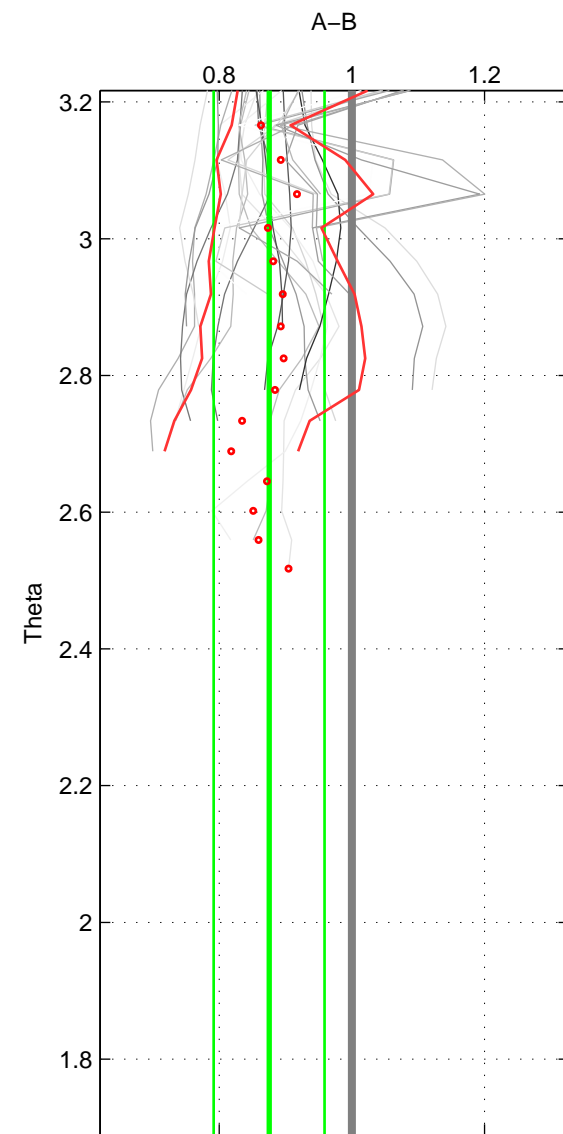

Cruise A (red). Date: Oct 2000 Cruisename: 285-64PE20000926

Cruise B (blue). Date: Jul 1990 Cruisename: 295-64TR19900701

\*\*\* "Favourite" values are means of spaces 1 2 3.

	Offset	O.StDev	Ratio	R.Stdev	Rating
SIGMA:	-1.476	1.049	0.888	0.080	3
THETA:	-1.665	1.157	0.875	0.084	3
DEPTH:	-0.900	0.908	0.932	0.060	3
FAV. :	-1.347	1.038	0.898	0.075	3

Profiles of A: 10  
 Profiles of B: 7  
 Diff profs : 27  
 WMoffset (A-B): -1.4757  
 WMoffset stdev: 1.0495  
 WMratio (A/B): 0.88755  
 WMratio stdev: 0.079569

Quality (1-5): 3

Profiles of A: 10  
 Profiles of B: 7  
 Diff profs : 27  
 WMoffset (A-B): -1.6648  
 WMoffset stdev: 1.157  
 WMratio (A/B): 0.87526  
 WMratio stdev: 0.083535

Quality (1-5): 3

Profiles of A: 10  
 Profiles of B: 7  
 Diff profs : 27  
 WMoffset (A-B): -0.89956  
 WMoffset stdev: 0.90785  
 WMratio (A/B): 0.9323  
 WMratio stdev: 0.060485

Quality (1-5): 3