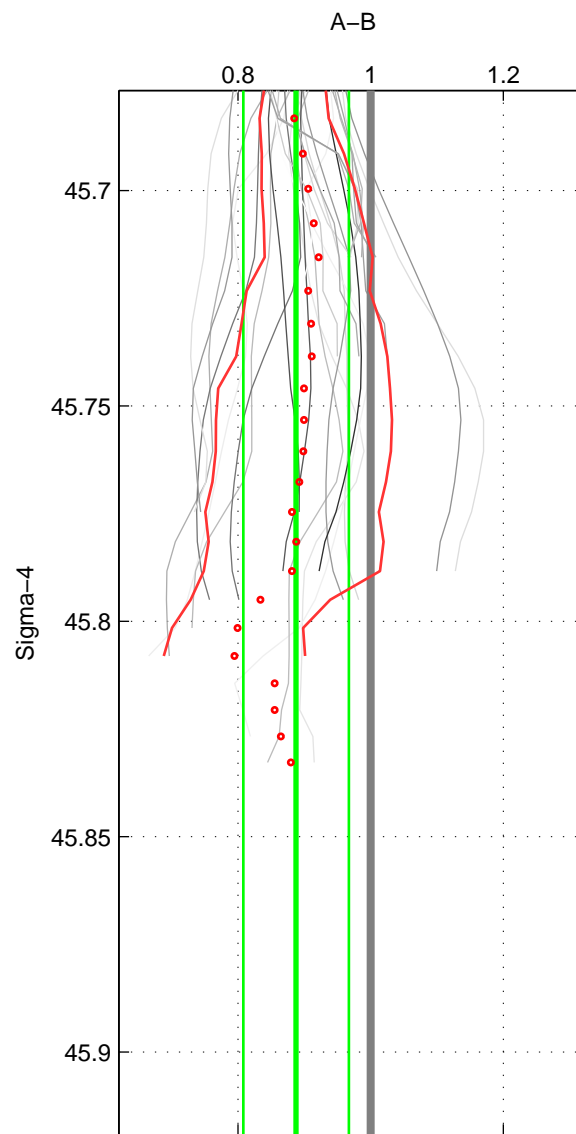

Cruise A (red). Date: Oct 2000 Cruisename: 285-64PE20000926

Cruise B (blue). Date: Jul 1990 Cruisename: 295-64TR19900701

\*\*\* "Favourite" values are means of spaces 1 2 3.

	Offset	O.StDev	Ratio	R.Stdev	Rating
SIGMA:	-1.476	1.049	0.888	0.080	3
THETA:	-1.665	1.157	0.875	0.084	3
DEPTH:	-0.900	0.908	0.932	0.060	3
FAV. :	-1.347	1.038	0.898	0.075	3

Profiles of A: 10  
 Profiles of B: 7  
 Diff profs : 27  
 WMoffset (A-B): -1.4757  
 WMoffset stdev: 1.0495  
 WMratio (A/B): 0.88755  
 WMratio stdev: 0.079569

Quality (1-5): 3

Profiles of A: 10  
 Profiles of B: 7  
 Diff profs : 27  
 WMoffset (A-B): -1.6648  
 WMoffset stdev: 1.157  
 WMratio (A/B): 0.87526  
 WMratio stdev: 0.083535

Quality (1-5): 3

Profiles of A: 10  
 Profiles of B: 7  
 Diff profs : 27  
 WMoffset (A-B): -0.89956  
 WMoffset stdev: 0.90785  
 WMratio (A/B): 0.9323  
 WMratio stdev: 0.060485

Quality (1-5): 3