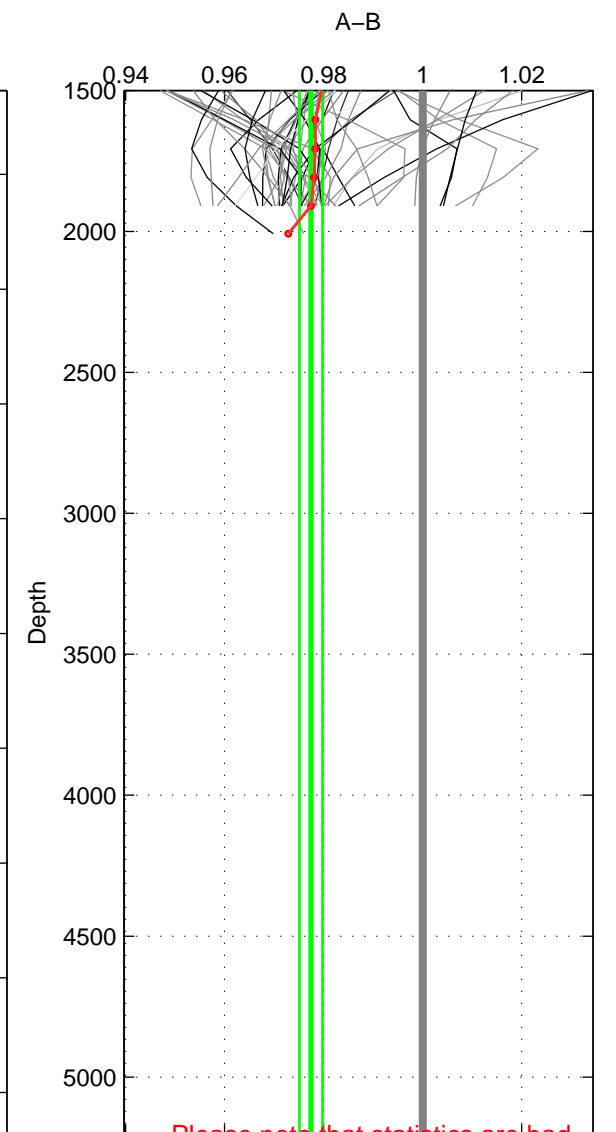

Cruise A (red). Date: Apr 2008 Cruisename: 677-49UF20080422

Cruise B (blue). Date: Feb 2008 Cruisename: 717-49UP20080122

*** "Favourite" values are means of spaces 1 2.

	Offset	O.StDev	Ratio	R.Stdev	Rating
SIGMA:	-3.667	1.031	0.974	0.007	5
THETA:	-3.653	1.087	0.974	0.008	5
DEPTH:	-3.095	0.356	0.977	0.002	3
FAV.:	-3.660	1.059	0.974	0.007	5

Profiles of A: 32
 Profiles of B: 17
 Diff profs : 51
 WMoffset (A-B): -3.6675
 WMoffset stdev: 1.0315
 WMratio (A/B): 0.97378
 WMratio stdev: 0.0070852

Quality (1-5): 5

Profiles of A: 32
 Profiles of B: 17
 Diff profs : 51
 WMoffset (A-B): -3.6534
 WMoffset stdev: 1.0871
 WMratio (A/B): 0.97394
 WMratio stdev: 0.0076581

Quality (1-5): 5

Profiles of A: 32
 Profiles of B: 17
 Diff profs : 51
 WMoffset (A-B): -3.0948
 WMoffset stdev: 0.35622
 WMratio (A/B): 0.97743
 WMratio stdev: 0.0023399

Quality (1-5): 3

Please note that statistics are bad.