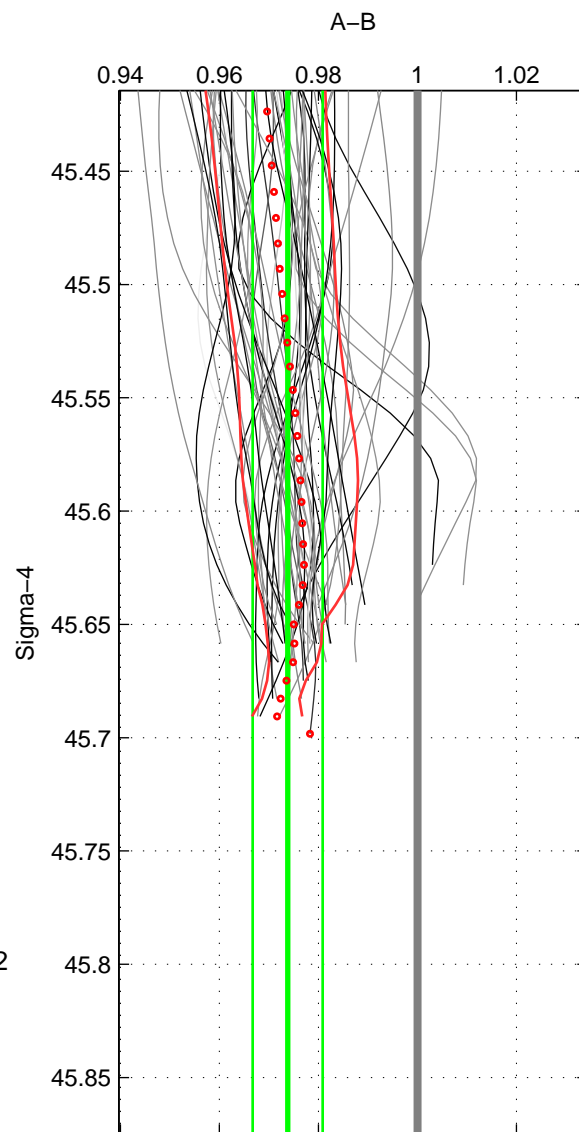

Cruise A (red). Date: Apr 2008 Cruisename: 677-49UF20080422

Cruise B (blue). Date: Feb 2008 Cruisename: 717-49UP20080122

*** "Favourite" values are means of spaces 1 2.

	Offset	O.StDev	Ratio	R.Stdev	Rating
SIGMA:	-3.667	1.031	0.974	0.007	5
THETA:	-3.653	1.087	0.974	0.008	5
DEPTH:	-3.095	0.356	0.977	0.002	3
FAV.:	-3.660	1.059	0.974	0.007	5

Profiles of A: 32
 Profiles of B: 17
 Diff profs : 51
 WMoffset (A-B): -3.6675
 WMoffset stdev: 1.0315
 WMratio (A/B): 0.97378
 WMratio stdev: 0.0070852

Quality (1-5): 5

Profiles of A: 32
 Profiles of B: 17
 Diff profs : 51
 WMoffset (A-B): -3.6534
 WMoffset stdev: 1.0871
 WMratio (A/B): 0.97394
 WMratio stdev: 0.0076581

Quality (1-5): 5

Profiles of A: 32
 Profiles of B: 17
 Diff profs : 51
 WMoffset (A-B): -3.0948
 WMoffset stdev: 0.35622
 WMratio (A/B): 0.97743
 WMratio stdev: 0.0023399

Quality (1-5): 3

Please note that statistics are bad.