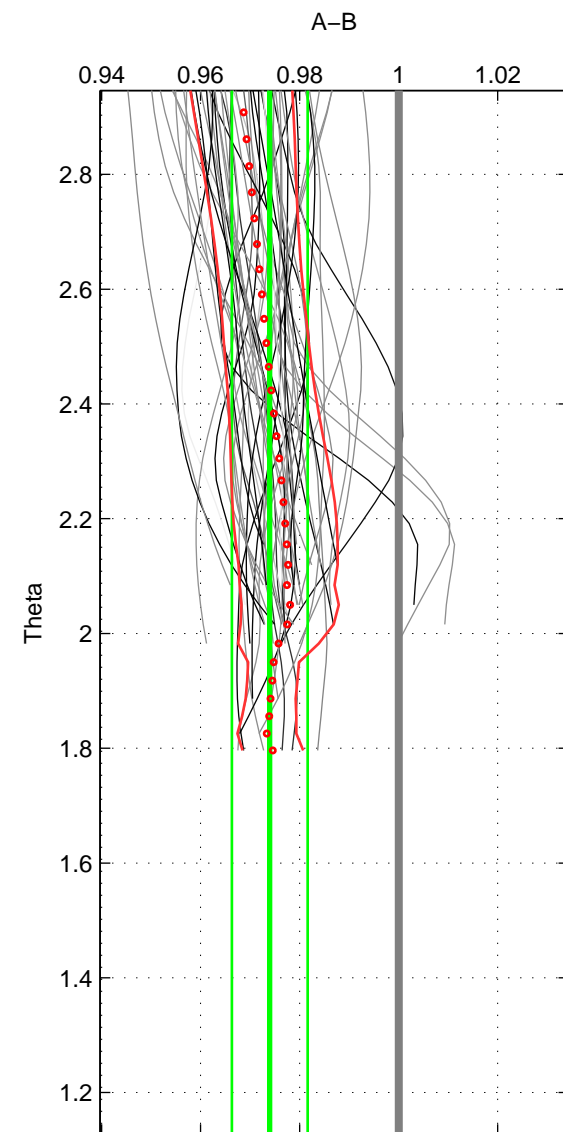

Cruise A (red). Date: Apr 2008 Cruisename: 677-49UF20080422

Cruise B (blue). Date: Feb 2008 Cruisename: 717-49UP20080122

*** "Favourite" values are means of spaces 1 2.

	Offset	O.StDev	Ratio	R.Stdev	Rating
SIGMA:	-3.667	1.031	0.974	0.007	5
THETA:	-3.653	1.087	0.974	0.008	5
DEPTH:	-3.095	0.356	0.977	0.002	3
FAV.:	-3.660	1.059	0.974	0.007	5

Profiles of A: 32
 Profiles of B: 17
 Diff profs : 51
 WMoffset (A-B): -3.6675
 WMoffset stdev: 1.0315
 WMratio (A/B): 0.97378
 WMratio stdev: 0.0070852

Quality (1-5): 5

Profiles of A: 32
 Profiles of B: 17
 Diff profs : 51
 WMoffset (A-B): -3.6534
 WMoffset stdev: 1.0871
 WMratio (A/B): 0.97394
 WMratio stdev: 0.0076581

Quality (1-5): 5

Profiles of A: 32
 Profiles of B: 17
 Diff profs : 51
 WMoffset (A-B): -3.0948
 WMoffset stdev: 0.35622
 WMratio (A/B): 0.97743
 WMratio stdev: 0.0023399

Quality (1-5): 3

Please note that statistics are bad.