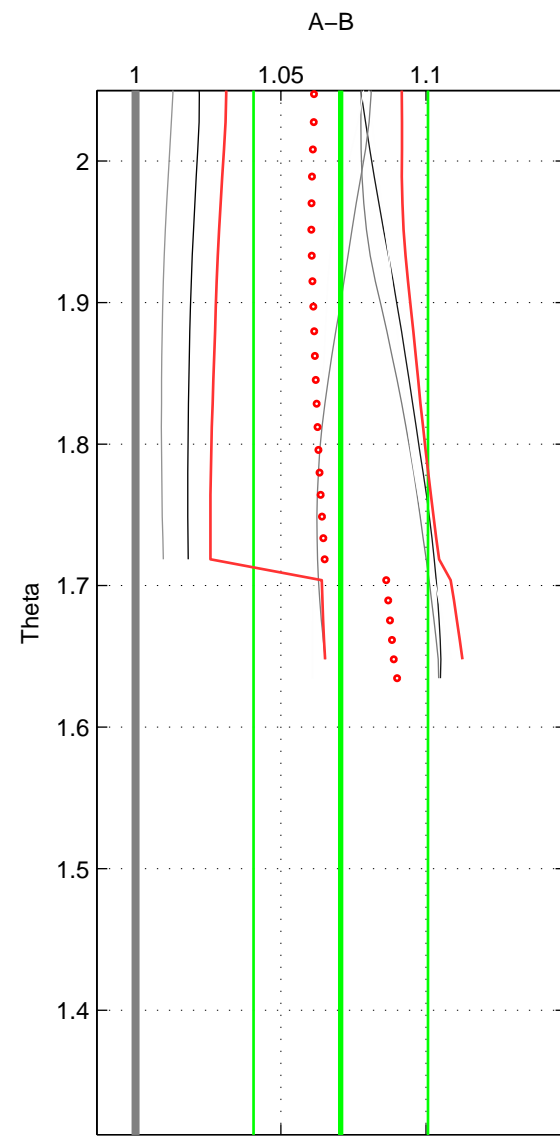

Cruise A (red). Date: Aug 1998 Cruisename: 567-49HO19980718
 Cruise B (blue). Date: Jun 1997 Cruisename: 681-49UP19970530

*** "Favourite" values are those of space 2.

	Offset	O.StDev	Ratio	R.Stdev	Rating
SIGMA:	15.146	2.022	1.092	0.012	1
THETA:	11.686	4.987	1.071	0.030	2
DEPTH:	15.340	2.056	1.093	0.012	1
FAV.:	11.686	4.987	1.071	0.030	2

Please note that statistics are bad.
 Profiles of A: 4
 Profiles of B: 4
 Diff profs : 7
 WMoffset (A-B): 15.1456
 WMoffset stdev: 2.0217
 WMratio (A/B): 1.0915
 WMratio stdev: 0.011882

Quality (1-5): 1

Profiles of A: 4
 Profiles of B: 4
 Diff profs : 7
 WMoffset (A-B): 11.6856
 WMoffset stdev: 4.9874
 WMratio (A/B): 1.0707
 WMratio stdev: 0.030046

Quality (1-5): 2

Please note that statistics are bad.
 Profiles of A: 4
 Profiles of B: 4
 Diff profs : 7
 WMoffset (A-B): 15.3401
 WMoffset stdev: 2.0559
 WMratio (A/B): 1.0925
 WMratio stdev: 0.012318