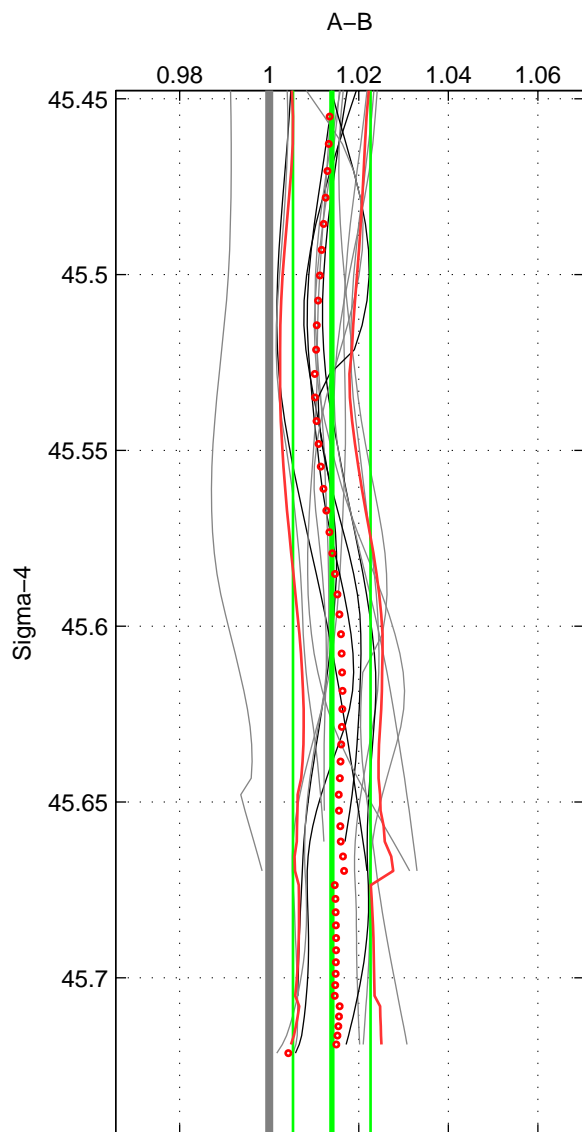

Cruise A (red). Date: Jun 1997 Cruisename: 681-49UP19970530

Cruise B (blue). Date: Jun 1998 Cruisename: 684-49UP19980609

*** "Favourite" values are means of spaces 1 2 3.

	Offset	O.StDev	Ratio	R.Stdev	Rating
SIGMA:	2.212	1.371	1.014	0.009	4
THETA:	2.225	1.342	1.014	0.009	4
DEPTH:	2.316	1.697	1.014	0.011	4
FAV.:	2.251	1.470	1.014	0.009	4

Profiles of A: 8
 Profiles of B: 16
 Diff profs: 15
 WMoffset (A-B): 2.2118
 WMoffset stdev: 1.3712
 WMratio (A/B): 1.014
 WMratio stdev: 0.0086611

Quality (1-5): 4

Profiles of A: 8
 Profiles of B: 16
 Diff profs: 15
 WMoffset (A-B): 2.2251
 WMoffset stdev: 1.3423
 WMratio (A/B): 1.0141
 WMratio stdev: 0.0085107

Quality (1-5): 4

Profiles of A: 8
 Profiles of B: 16
 Diff profs: 15
 WMoffset (A-B): 2.3161
 WMoffset stdev: 1.6965
 WMratio (A/B): 1.0145
 WMratio stdev: 0.01069

Quality (1-5): 4