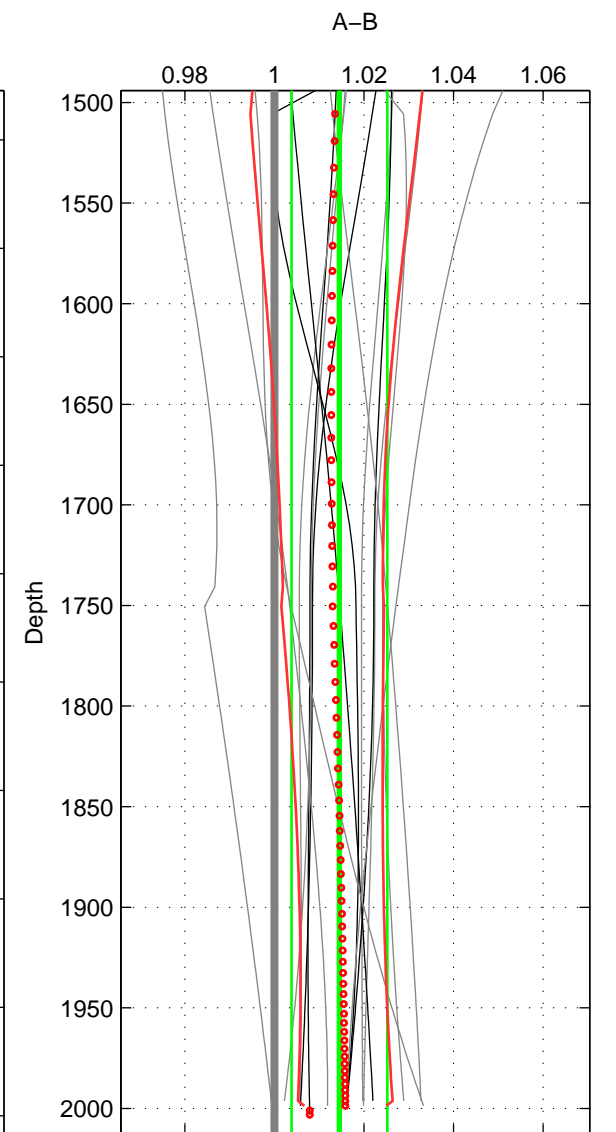

Cruise A (red). Date: Jun 1997 Cruisename: 681-49UP19970530

Cruise B (blue). Date: Jun 1998 Cruisename: 684-49UP19980609

*** "Favourite" values are means of spaces 1 2 3.

	Offset	O.StDev	Ratio	R.Stdev	Rating
SIGMA:	2.212	1.371	1.014	0.009	4
THETA:	2.225	1.342	1.014	0.009	4
DEPTH:	2.316	1.697	1.014	0.011	4
FAV.:	2.251	1.470	1.014	0.009	4

Profiles of A: 8
 Profiles of B: 16
 Diff profs: 15
 WMoffset (A-B): 2.2118
 WMoffset stdev: 1.3712
 WMratio (A/B): 1.014
 WMratio stdev: 0.0086611

Quality (1-5): 4

Profiles of A: 8
 Profiles of B: 16
 Diff profs: 15
 WMoffset (A-B): 2.2251
 WMoffset stdev: 1.3423
 WMratio (A/B): 1.0141
 WMratio stdev: 0.0085107

Quality (1-5): 4

Profiles of A: 8
 Profiles of B: 16
 Diff profs: 15
 WMoffset (A-B): 2.3161
 WMoffset stdev: 1.6965
 WMratio (A/B): 1.0145
 WMratio stdev: 0.01069

Quality (1-5): 4