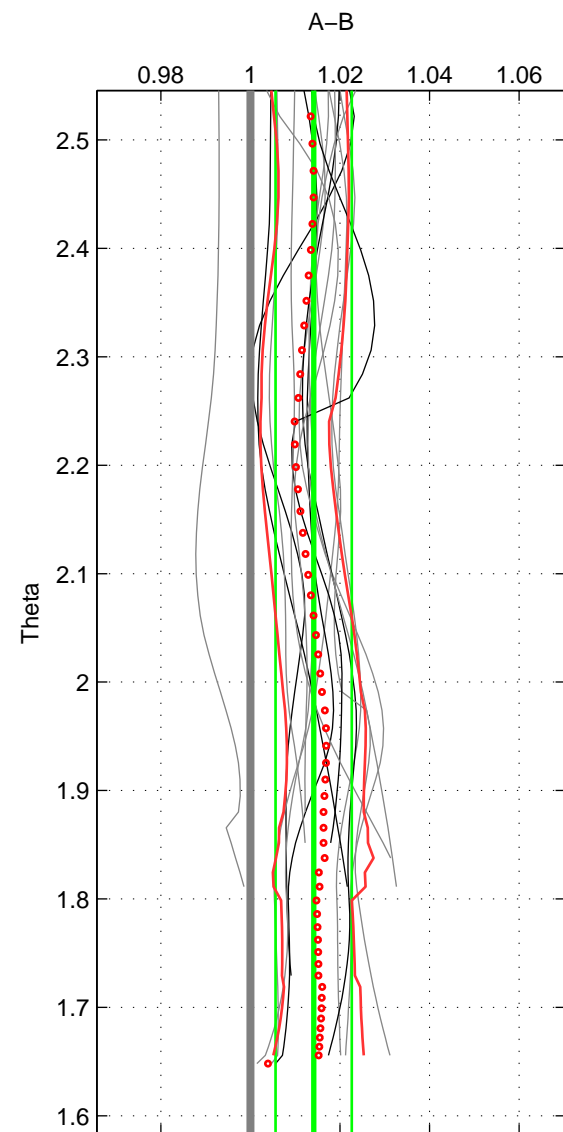

Cruise A (red). Date: Jun 1997 Cruisename: 681-49UP19970530

Cruise B (blue). Date: Jun 1998 Cruisename: 684-49UP19980609

*** "Favourite" values are means of spaces 1 2 3.

	Offset	O.StDev	Ratio	R.Stdev	Rating
SIGMA:	2.212	1.371	1.014	0.009	4
THETA:	2.225	1.342	1.014	0.009	4
DEPTH:	2.316	1.697	1.014	0.011	4
FAV.:	2.251	1.470	1.014	0.009	4

Profiles of A: 8
 Profiles of B: 16
 Diff profs: 15
 WMoffset (A-B): 2.2118
 WMoffset stdev: 1.3712
 WMratio (A/B): 1.014
 WMratio stdev: 0.0086611

Quality (1-5): 4

Profiles of A: 8
 Profiles of B: 16
 Diff profs: 15
 WMoffset (A-B): 2.2251
 WMoffset stdev: 1.3423
 WMratio (A/B): 1.0141
 WMratio stdev: 0.0085107

Quality (1-5): 4

Profiles of A: 8
 Profiles of B: 16
 Diff profs: 15
 WMoffset (A-B): 2.3161
 WMoffset stdev: 1.6965
 WMratio (A/B): 1.0145
 WMratio stdev: 0.01069

Quality (1-5): 4