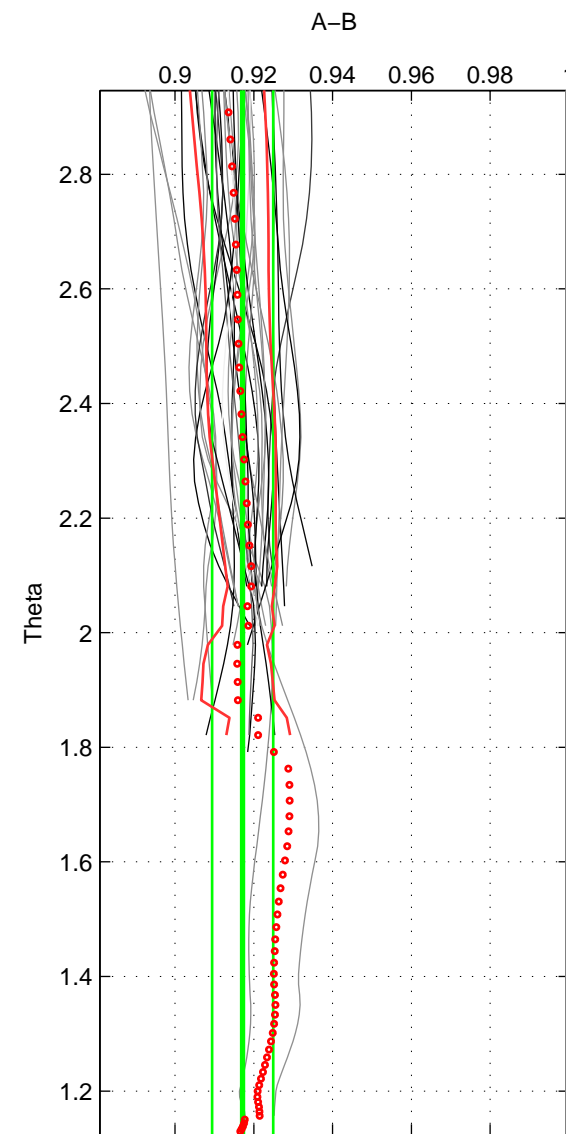

Cruise A (red). Date: Jul 2000 Cruisename: 690-49UP20000620

Cruise B (blue). Date: Feb 2008 Cruisename: 717-49UP20080122

*** "Favourite" values are means of spaces 1 2.

	Offset	O.StDev	Ratio	R.Stdev	Rating
SIGMA:	-11.446	1.348	0.917	0.008	5
THETA:	-11.545	1.280	0.917	0.008	5
DEPTH:	-10.904	0.460	0.921	0.002	3
FAV. :	-11.495	1.314	0.917	0.008	5

Profiles of A: 20
 Profiles of B: 17
 Diff profs : 34
 WMoffset (A-B): -11.4456
 WMoffset stdev: 1.348
 WMratio (A/B): 0.91727
 WMratio stdev: 0.0081462

Quality (1-5): 5

Profiles of A: 20
 Profiles of B: 17
 Diff profs : 34
 WMoffset (A-B): -11.5448
 WMoffset stdev: 1.2801
 WMratio (A/B): 0.91715
 WMratio stdev: 0.0077657

Quality (1-5): 5

Profiles of A: 20
 Profiles of B: 17
 Diff profs : 34
 WMoffset (A-B): -10.9042
 WMoffset stdev: 0.46035
 WMratio (A/B): 0.92147
 WMratio stdev: 0.001719

Quality (1-5): 3

Please note that statistics are bad.