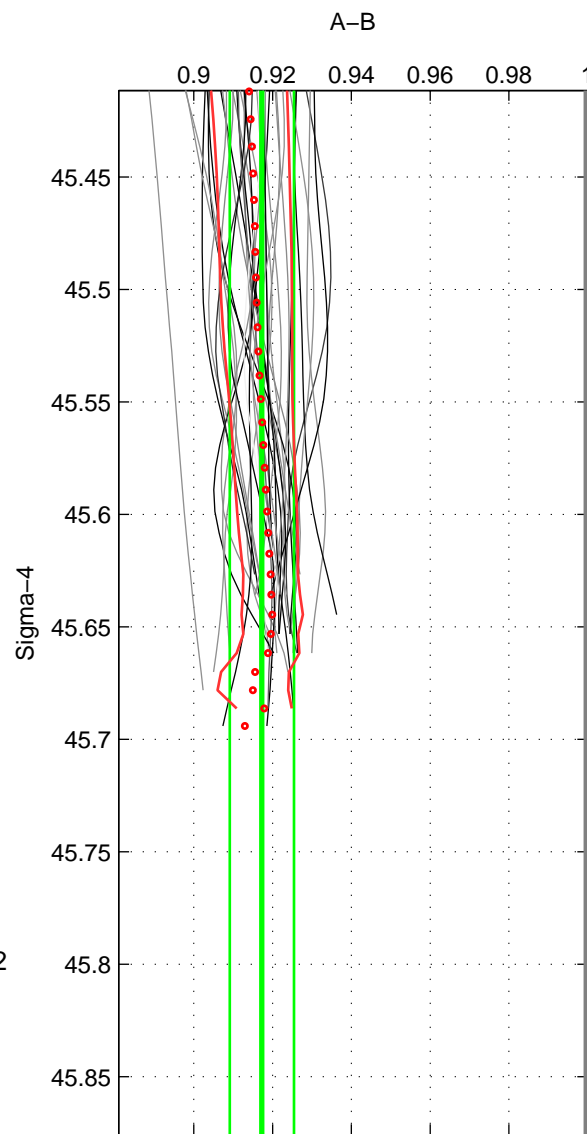

Cruise A (red). Date: Jul 2000 Cruisename: 690-49UP20000620

Cruise B (blue). Date: Feb 2008 Cruisename: 717-49UP20080122

*** "Favourite" values are means of spaces 1 2.

	Offset	O.StDev	Ratio	R.Stdev	Rating
SIGMA:	-11.446	1.348	0.917	0.008	5
THETA:	-11.545	1.280	0.917	0.008	5
DEPTH:	-10.904	0.460	0.921	0.002	3
FAV. :	-11.495	1.314	0.917	0.008	5

Profiles of A: 20
 Profiles of B: 17
 Diff profs : 34
 WMoffset (A-B): -11.4456
 WMoffset stdev: 1.348
 WMratio (A/B): 0.91727
 WMratio stdev: 0.0081462

Quality (1-5): 5

Profiles of A: 20
 Profiles of B: 17
 Diff profs : 34
 WMoffset (A-B): -11.5448
 WMoffset stdev: 1.2801
 WMratio (A/B): 0.91715
 WMratio stdev: 0.0077657

Quality (1-5): 5

Profiles of A: 20
 Profiles of B: 17
 Diff profs : 34
 WMoffset (A-B): -10.9042
 WMoffset stdev: 0.46035
 WMratio (A/B): 0.92147
 WMratio stdev: 0.001719

Quality (1-5): 3

Please note that statistics are bad.