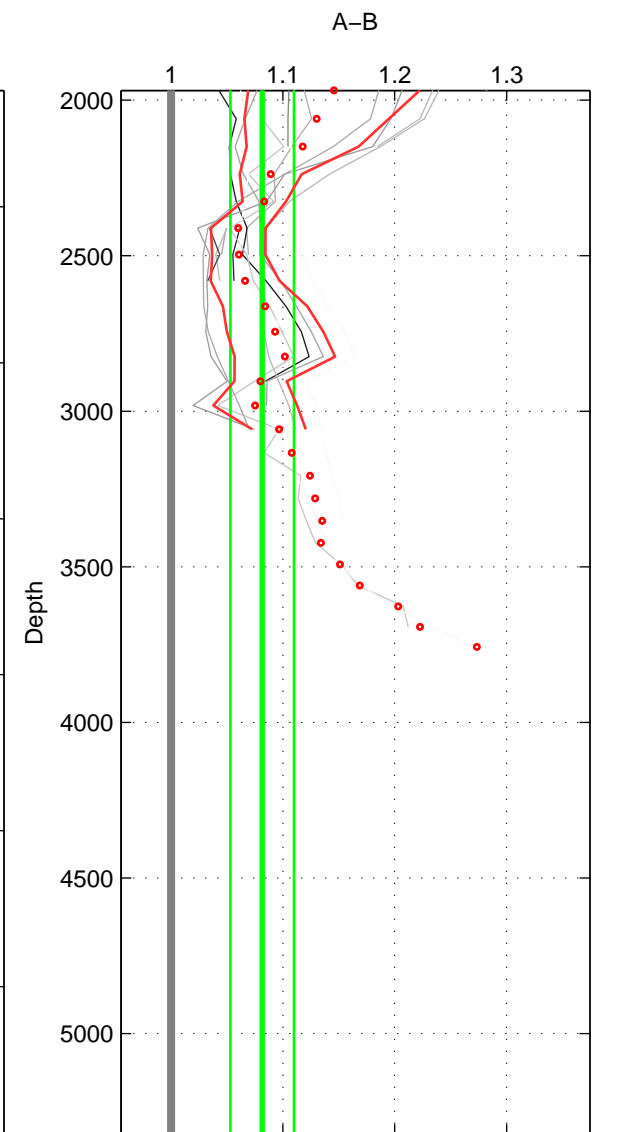

Cruise A (red). Date: Jul 1987 Cruisename: 2-06AQ19870704

Cruise B (blue). Date: Sep 1980 Cruisename: 111-77YM19800811

*** "Favourite" values are means of spaces 1 2 3.

	Offset	O.StDev	Ratio	R.Stdev	Rating
SIGMA:	1.109	0.401	1.107	0.040	3
THETA:	0.948	0.302	1.090	0.029	3
DEPTH:	0.867	0.297	1.081	0.028	3
FAV.:	0.975	0.333	1.093	0.033	3

Profiles of A: 8
 Profiles of B: 6
 Diff profs : 17
 WMoffset (A-B): 1.1091
 WMoffset stdev: 0.40141
 WMratio (A/B): 1.1069
 WMratio stdev: 0.040088

Quality (1-5): 3

Profiles of A: 8
 Profiles of B: 6
 Diff profs : 17
 WMoffset (A-B): 0.94829
 WMoffset stdev: 0.30165
 WMratio (A/B): 1.0895
 WMratio stdev: 0.02905

Quality (1-5): 3

Profiles of A: 8
 Profiles of B: 6
 Diff profs : 17
 WMoffset (A-B): 0.86729
 WMoffset stdev: 0.29666
 WMratio (A/B): 1.0815
 WMratio stdev: 0.028411

Quality (1-5): 3