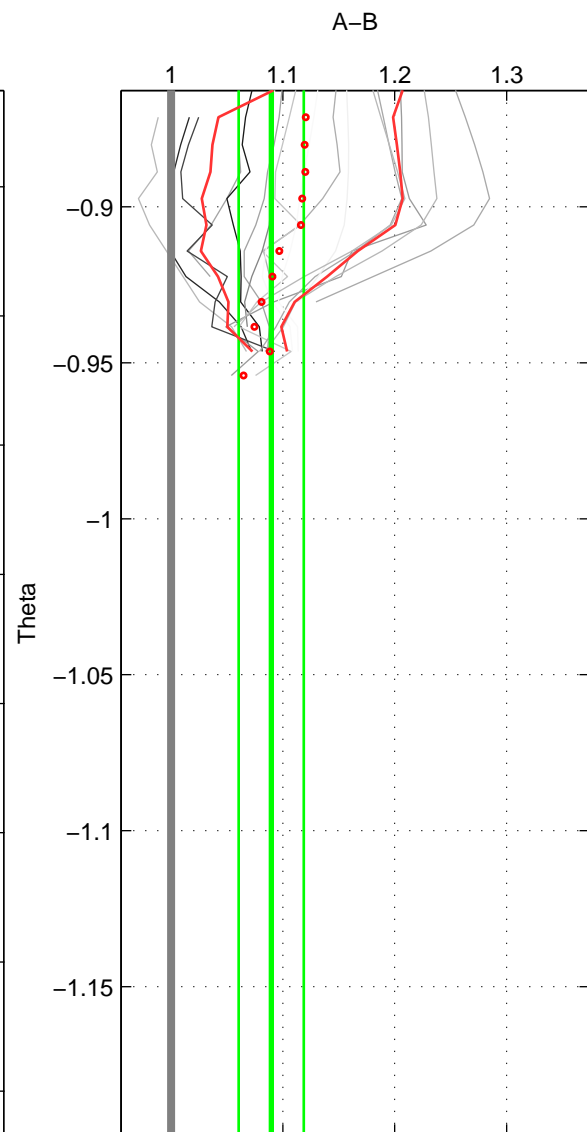

Cruise A (red). Date: Jul 1987 Cruisename: 2-06AQ19870704

Cruise B (blue). Date: Sep 1980 Cruisename: 111-77YM19800811

*** "Favourite" values are means of spaces 1 2 3.

	Offset	O.StDev	Ratio	R.Stdev	Rating
SIGMA:	1.109	0.401	1.107	0.040	3
THETA:	0.948	0.302	1.090	0.029	3
DEPTH:	0.867	0.297	1.081	0.028	3
FAV.:	0.975	0.333	1.093	0.033	3

Profiles of A: 8
 Profiles of B: 6
 Diff profs : 17
 WMoffset (A-B): 1.1091
 WMoffset stdev: 0.40141
 WMratio (A/B): 1.1069
 WMratio stdev: 0.040088

Quality (1-5): 3

Profiles of A: 8
 Profiles of B: 6
 Diff profs : 17
 WMoffset (A-B): 0.94829
 WMoffset stdev: 0.30165
 WMratio (A/B): 1.0895
 WMratio stdev: 0.02905

Quality (1-5): 3

Profiles of A: 8
 Profiles of B: 6
 Diff profs : 17
 WMoffset (A-B): 0.86729
 WMoffset stdev: 0.29666
 WMratio (A/B): 1.0815
 WMratio stdev: 0.028411

Quality (1-5): 3