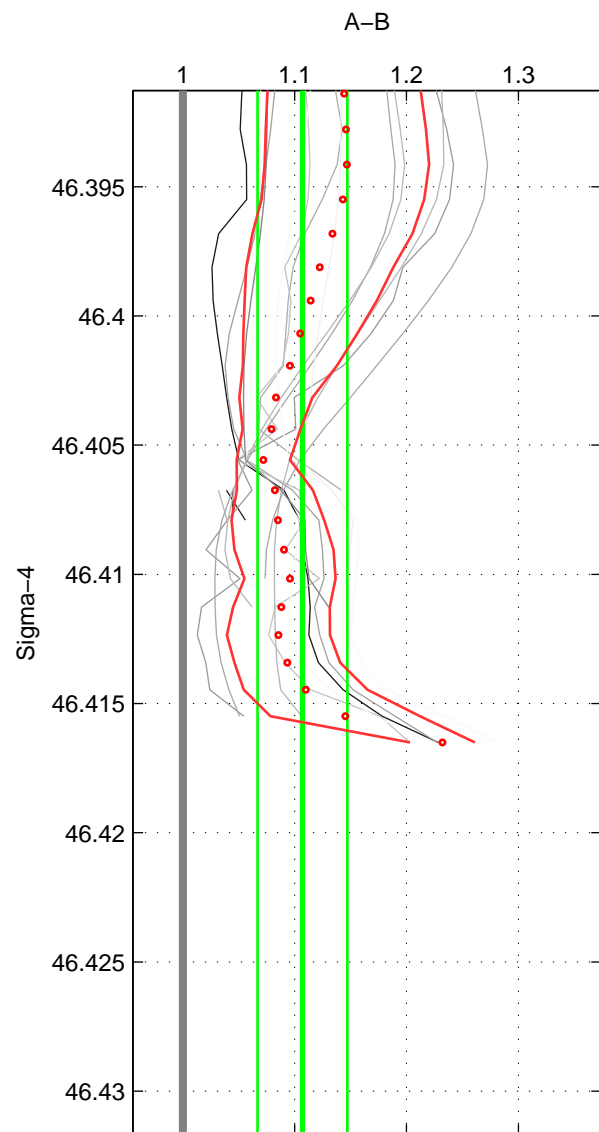

Cruise A (red). Date: Jul 1987 Cruisename: 2-06AQ19870704

Cruise B (blue). Date: Sep 1980 Cruisename: 111-77YM19800811

*** "Favourite" values are means of spaces 1 2 3.

	Offset	O.StDev	Ratio	R.Stdev	Rating
SIGMA:	1.109	0.401	1.107	0.040	3
THETA:	0.948	0.302	1.090	0.029	3
DEPTH:	0.867	0.297	1.081	0.028	3
FAV.:	0.975	0.333	1.093	0.033	3

Profiles of A: 8
 Profiles of B: 6
 Diff profs : 17
 WMoffset (A-B): 1.1091
 WMoffset stdev: 0.40141
 WMratio (A/B): 1.1069
 WMratio stdev: 0.040088

Quality (1-5): 3

Profiles of A: 8
 Profiles of B: 6
 Diff profs : 17
 WMoffset (A-B): 0.94829
 WMoffset stdev: 0.30165
 WMratio (A/B): 1.0895
 WMratio stdev: 0.02905

Quality (1-5): 3

Profiles of A: 8
 Profiles of B: 6
 Diff profs : 17
 WMoffset (A-B): 0.86729
 WMoffset stdev: 0.29666
 WMratio (A/B): 1.0815
 WMratio stdev: 0.028411

Quality (1-5): 3