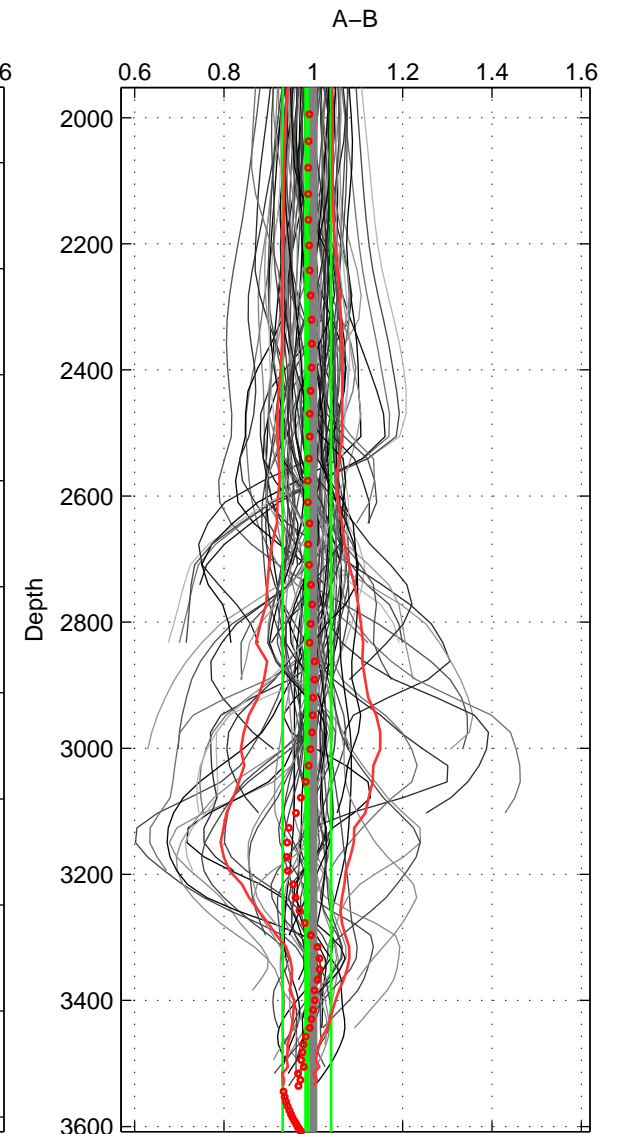

Cruise A (red). Date: Jun 2005 Cruisename: 196-18HU20050526

Cruise B (blue). Date: Jun 2006 Cruisename: 197-18HU20060524

\*\*\* "Favourite" values are means of spaces 1 2 3.

|        | Offset | O.StDev | Ratio | R.Stdev | Rating |
|--------|--------|---------|-------|---------|--------|
| SIGMA: | -0.098 | 0.493   | 0.991 | 0.047   | 5      |
| THETA: | -0.082 | 0.511   | 0.992 | 0.049   | 5      |
| DEPTH: | -0.165 | 0.542   | 0.986 | 0.054   | 5      |
| FAV. : | -0.115 | 0.516   | 0.989 | 0.050   | 5      |

Profiles of A: 17  
 Profiles of B: 17  
 Diff profs : 100  
 WMoffset (A-B): -0.097583  
 WMoffset stdev: 0.49325  
 WMratio (A/B): 0.99088  
 WMratio stdev: 0.047344

Quality (1-5): 5

Profiles of A: 17  
 Profiles of B: 17  
 Diff profs : 100  
 WMoffset (A-B): -0.082027  
 WMoffset stdev: 0.5109  
 WMratio (A/B): 0.992  
 WMratio stdev: 0.048896

Quality (1-5): 5

Profiles of A: 16  
 Profiles of B: 17  
 Diff profs : 95  
 WMoffset (A-B): -0.16476  
 WMoffset stdev: 0.54241  
 WMratio (A/B): 0.98554  
 WMratio stdev: 0.054159

Quality (1-5): 5