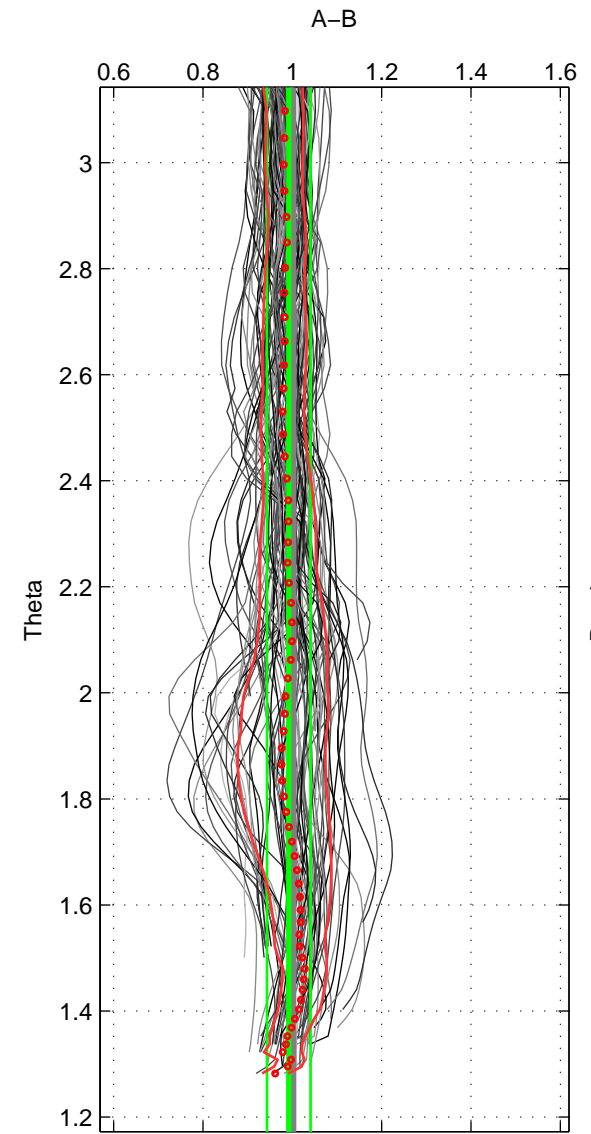

Cruise A (red). Date: Jun 2005 Cruisename: 196-18HU20050526

Cruise B (blue). Date: Jun 2006 Cruisename: 197-18HU20060524

\*\*\* "Favourite" values are means of spaces 1 2 3.

|        | Offset | O.StDev | Ratio | R.Stdev | Rating |
|--------|--------|---------|-------|---------|--------|
| SIGMA: | -0.098 | 0.493   | 0.991 | 0.047   | 5      |
| THETA: | -0.082 | 0.511   | 0.992 | 0.049   | 5      |
| DEPTH: | -0.165 | 0.542   | 0.986 | 0.054   | 5      |
| FAV. : | -0.115 | 0.516   | 0.989 | 0.050   | 5      |

Profiles of A: 17  
 Profiles of B: 17  
 Diff profs : 100  
 WMoffset (A-B): -0.097583  
 WMoffset stdev: 0.49325  
 WMratio (A/B): 0.99088  
 WMratio stdev: 0.047344

Quality (1-5): 5

Profiles of A: 17  
 Profiles of B: 17  
 Diff profs : 100  
 WMoffset (A-B): -0.082027  
 WMoffset stdev: 0.5109  
 WMratio (A/B): 0.992  
 WMratio stdev: 0.048896

Quality (1-5): 5

Profiles of A: 16  
 Profiles of B: 17  
 Diff profs : 95  
 WMoffset (A-B): -0.16476  
 WMoffset stdev: 0.54241  
 WMratio (A/B): 0.98554  
 WMratio stdev: 0.054159

Quality (1-5): 5