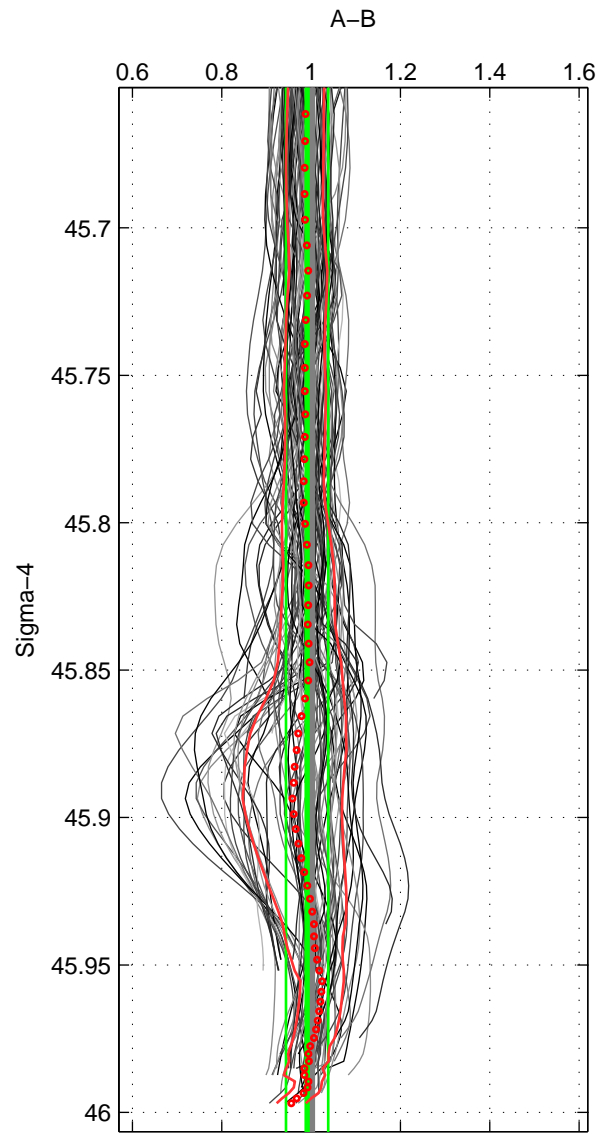

Cruise A (red). Date: Jun 2005 Cruisename: 196-18HU20050526

Cruise B (blue). Date: Jun 2006 Cruisename: 197-18HU20060524

\*\*\* "Favourite" values are means of spaces 1 2 3.

|        | Offset | O.StDev | Ratio | R.Stdev | Rating |
|--------|--------|---------|-------|---------|--------|
| SIGMA: | -0.098 | 0.493   | 0.991 | 0.047   | 5      |
| THETA: | -0.082 | 0.511   | 0.992 | 0.049   | 5      |
| DEPTH: | -0.165 | 0.542   | 0.986 | 0.054   | 5      |
| FAV. : | -0.115 | 0.516   | 0.989 | 0.050   | 5      |

Profiles of A: 17  
 Profiles of B: 17  
 Diff profs : 100  
 WMoffset (A-B): -0.097583  
 WMoffset stdev: 0.49325  
 WMratio (A/B): 0.99088  
 WMratio stdev: 0.047344

Quality (1-5): 5

Profiles of A: 17  
 Profiles of B: 17  
 Diff profs : 100  
 WMoffset (A-B): -0.082027  
 WMoffset stdev: 0.5109  
 WMratio (A/B): 0.992  
 WMratio stdev: 0.048896

Quality (1-5): 5

Profiles of A: 16  
 Profiles of B: 17  
 Diff profs : 95  
 WMoffset (A-B): -0.16476  
 WMoffset stdev: 0.54241  
 WMratio (A/B): 0.98554  
 WMratio stdev: 0.054159

Quality (1-5): 5