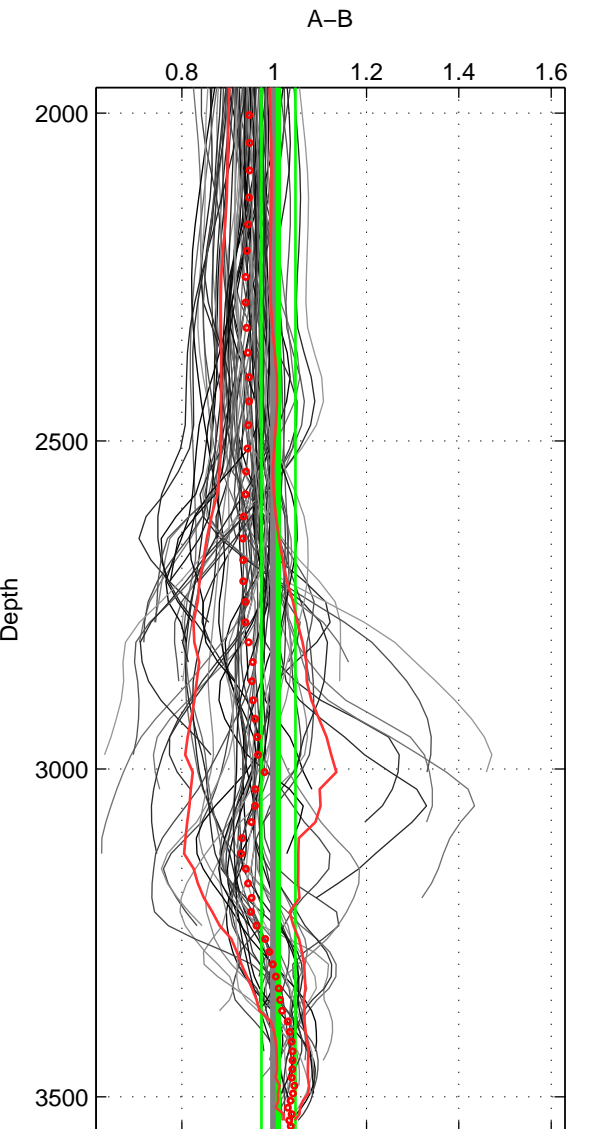

Cruise A (red). Date: May 2000 Cruisename: 191-18HU20000520

Cruise B (blue). Date: Jun 2006 Cruisename: 197-18HU20060524

\*\*\* "Favourite" values are means of spaces 1 2 3.

	Offset	O.StDev	Ratio	R.Stdev	Rating
SIGMA:	-0.122	0.381	0.984	0.037	5
THETA:	-0.171	0.491	0.977	0.046	5
DEPTH:	0.133	0.347	1.009	0.037	5
FAV. :	-0.053	0.406	0.990	0.040	5

Profiles of A: 18  
 Profiles of B: 17  
 Diff profs : 100  
 WMoffset (A-B): -0.12201  
 WMoffset stdev: 0.38143  
 WMratio (A/B): 0.9839  
 WMratio stdev: 0.037032

Quality (1-5): 5

Profiles of A: 18  
 Profiles of B: 17  
 Diff profs : 100  
 WMoffset (A-B): -0.17099  
 WMoffset stdev: 0.49085  
 WMratio (A/B): 0.97741  
 WMratio stdev: 0.046322

Quality (1-5): 5

Profiles of A: 18  
 Profiles of B: 17  
 Diff profs : 100  
 WMoffset (A-B): 0.13303  
 WMoffset stdev: 0.34703  
 WMratio (A/B): 1.0092  
 WMratio stdev: 0.036714

Quality (1-5): 5