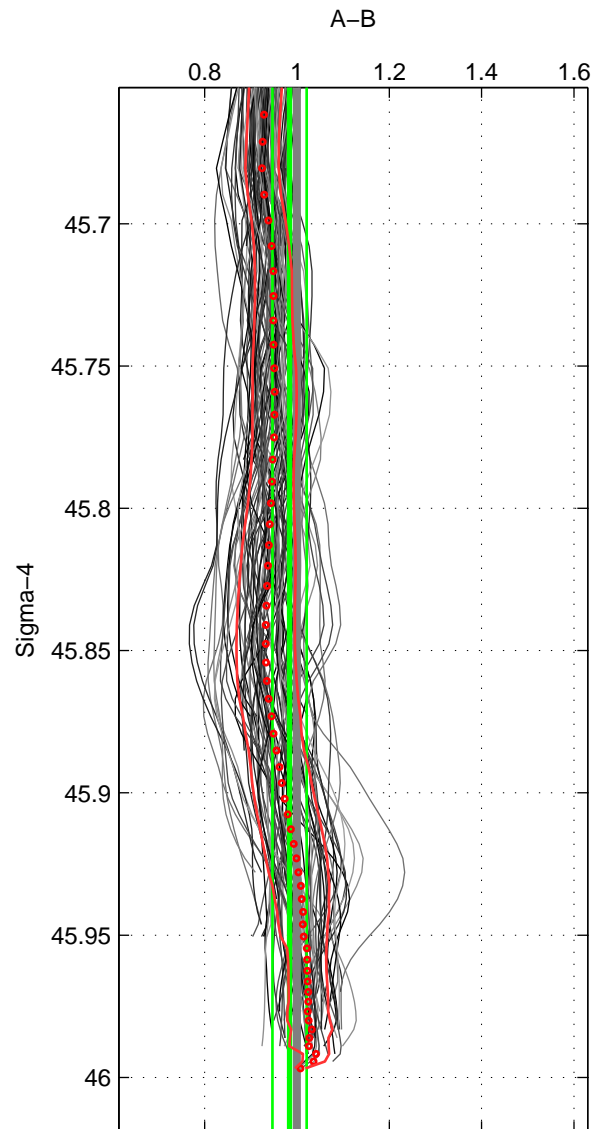

Cruise A (red). Date: May 2000 Cruisename: 191-18HU20000520

Cruise B (blue). Date: Jun 2006 Cruisename: 197-18HU20060524

\*\*\* "Favourite" values are means of spaces 1 2 3.

	Offset	O.StDev	Ratio	R.Stdev	Rating
SIGMA:	-0.122	0.381	0.984	0.037	5
THETA:	-0.171	0.491	0.977	0.046	5
DEPTH:	0.133	0.347	1.009	0.037	5
FAV. :	-0.053	0.406	0.990	0.040	5

Profiles of A: 18  
 Profiles of B: 17  
 Diff profs : 100  
 WMoffset (A-B): -0.12201  
 WMoffset stdev: 0.38143  
 WMratio (A/B): 0.9839  
 WMratio stdev: 0.037032

Quality (1-5): 5

Profiles of A: 18  
 Profiles of B: 17  
 Diff profs : 100  
 WMoffset (A-B): -0.17099  
 WMoffset stdev: 0.49085  
 WMratio (A/B): 0.97741  
 WMratio stdev: 0.046322

Quality (1-5): 5

Profiles of A: 18  
 Profiles of B: 17  
 Diff profs : 100  
 WMoffset (A-B): 0.13303  
 WMoffset stdev: 0.34703  
 WMratio (A/B): 1.0092  
 WMratio stdev: 0.036714

Quality (1-5): 5