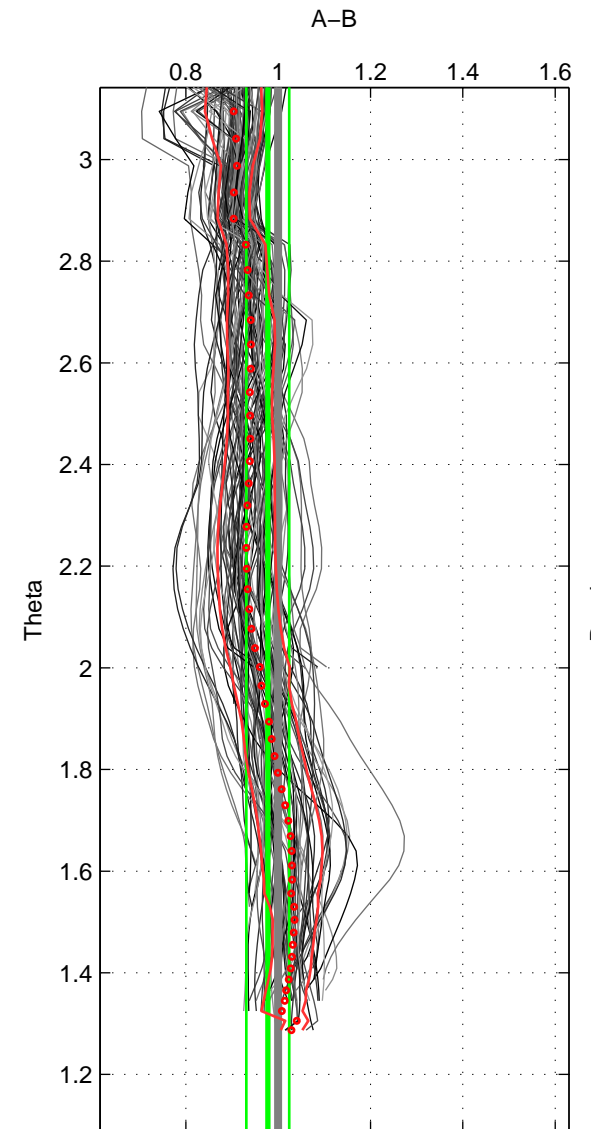

Cruise A (red). Date: May 2000 Cruisename: 191-18HU20000520

Cruise B (blue). Date: Jun 2006 Cruisename: 197-18HU20060524

\*\*\* "Favourite" values are means of spaces 1 2 3.

	Offset	O.StDev	Ratio	R.Stdev	Rating
SIGMA:	-0.122	0.381	0.984	0.037	5
THETA:	-0.171	0.491	0.977	0.046	5
DEPTH:	0.133	0.347	1.009	0.037	5
FAV. :	-0.053	0.406	0.990	0.040	5

Profiles of A: 18  
 Profiles of B: 17  
 Diff profs : 100  
 WMoffset (A-B): -0.12201  
 WMoffset stdev: 0.38143  
 WMratio (A/B): 0.9839  
 WMratio stdev: 0.037032

Quality (1-5): 5

Profiles of A: 18  
 Profiles of B: 17  
 Diff profs : 100  
 WMoffset (A-B): -0.17099  
 WMoffset stdev: 0.49085  
 WMratio (A/B): 0.97741  
 WMratio stdev: 0.046322

Quality (1-5): 5

Profiles of A: 18  
 Profiles of B: 17  
 Diff profs : 100  
 WMoffset (A-B): 0.13303  
 WMoffset stdev: 0.34703  
 WMratio (A/B): 1.0092  
 WMratio stdev: 0.036714

Quality (1-5): 5