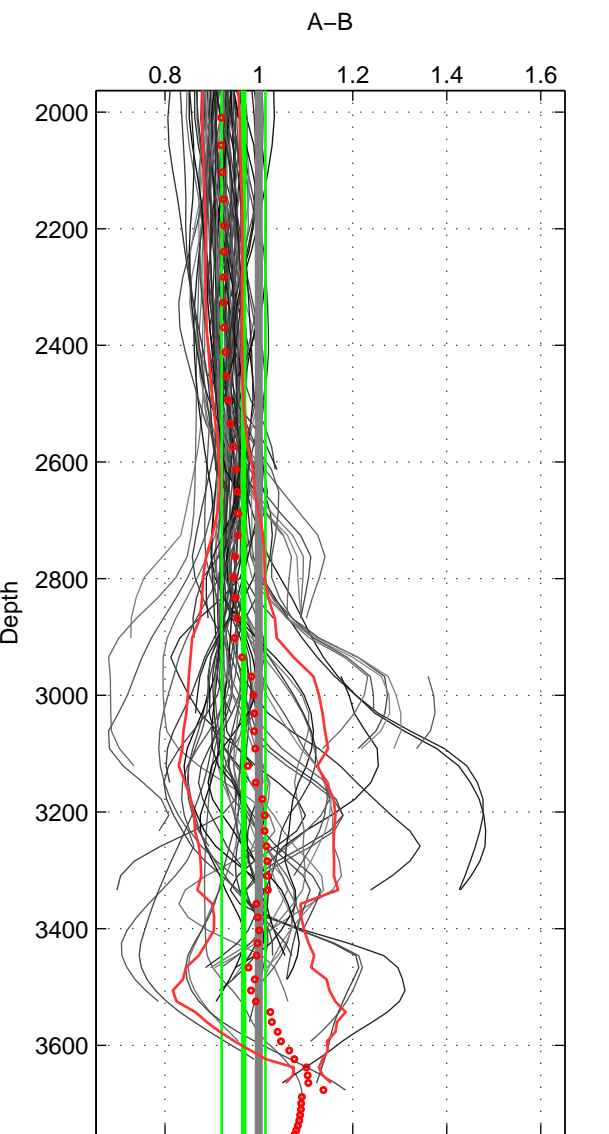

Cruise A (red). Date: Jul 1999 Cruisename: 157-06MT19990711  
 Cruise B (blue). Date: Jun 2006 Cruisename: 197-18HU20060524

\*\*\* "Favourite" values are means of spaces 1 2 3.

	Offset	O.StDev	Ratio	R.Stdev	Rating
SIGMA:	-0.571	0.169	0.942	0.017	5
THETA:	-0.374	0.358	0.959	0.035	5
DEPTH:	-0.321	0.557	0.967	0.047	5
FAV. :	-0.422	0.362	0.956	0.033	5

Profiles of A: 25  
 Profiles of B: 14  
 Diff profs : 94  
 WMoffset (A-B): -0.57106  
 WMoffset stdev: 0.16943  
 WMratio (A/B): 0.94227  
 WMratio stdev: 0.017361

Quality (1-5): 5

Profiles of A: 25  
 Profiles of B: 14  
 Diff profs : 95  
 WMoffset (A-B): -0.3738  
 WMoffset stdev: 0.35808  
 WMratio (A/B): 0.95912  
 WMratio stdev: 0.034822

Quality (1-5): 5

Profiles of A: 25  
 Profiles of B: 14  
 Diff profs : 92  
 WMoffset (A-B): -0.32056  
 WMoffset stdev: 0.55745  
 WMratio (A/B): 0.96743  
 WMratio stdev: 0.046557

Quality (1-5): 5