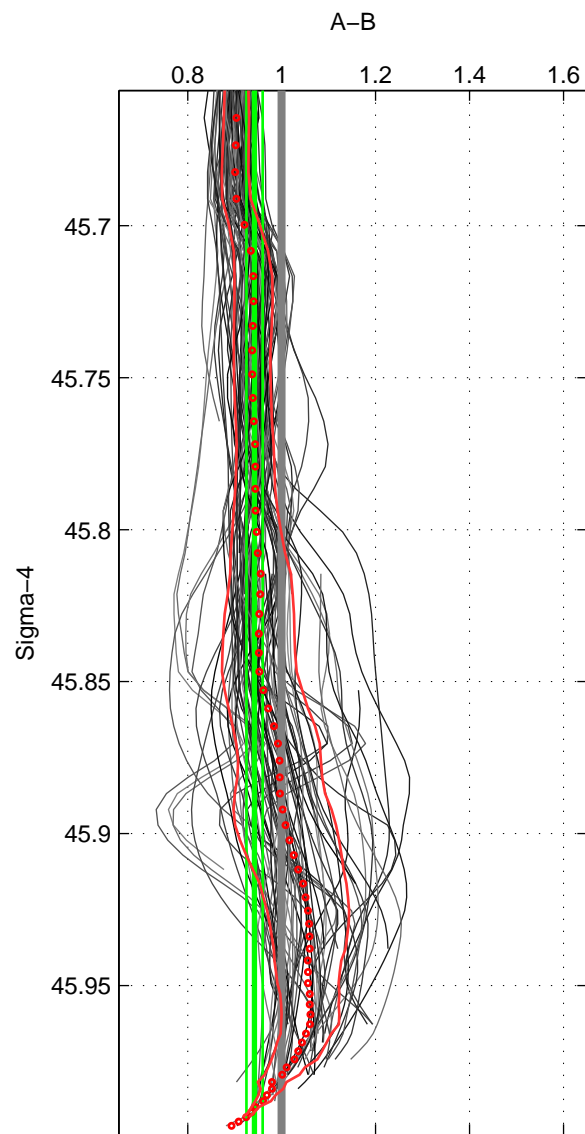

Cruise A (red). Date: Jul 1999 Cruisename: 157-06MT19990711  
 Cruise B (blue). Date: Jun 2006 Cruisename: 197-18HU20060524

\*\*\* "Favourite" values are means of spaces 1 2 3.

	Offset	O.StDev	Ratio	R.Stdev	Rating
SIGMA:	-0.571	0.169	0.942	0.017	5
THETA:	-0.374	0.358	0.959	0.035	5
DEPTH:	-0.321	0.557	0.967	0.047	5
FAV. :	-0.422	0.362	0.956	0.033	5

Profiles of A: 25  
 Profiles of B: 14  
 Diff profs : 94  
 WMoffset (A-B): -0.57106  
 WMoffset stdev: 0.16943  
 WMratio (A/B): 0.94227  
 WMratio stdev: 0.017361

Quality (1-5): 5

Profiles of A: 25  
 Profiles of B: 14  
 Diff profs : 95  
 WMoffset (A-B): -0.3738  
 WMoffset stdev: 0.35808  
 WMratio (A/B): 0.95912  
 WMratio stdev: 0.034822

Quality (1-5): 5

Profiles of A: 25  
 Profiles of B: 14  
 Diff profs : 92  
 WMoffset (A-B): -0.32056  
 WMoffset stdev: 0.55745  
 WMratio (A/B): 0.96743  
 WMratio stdev: 0.046557

Quality (1-5): 5