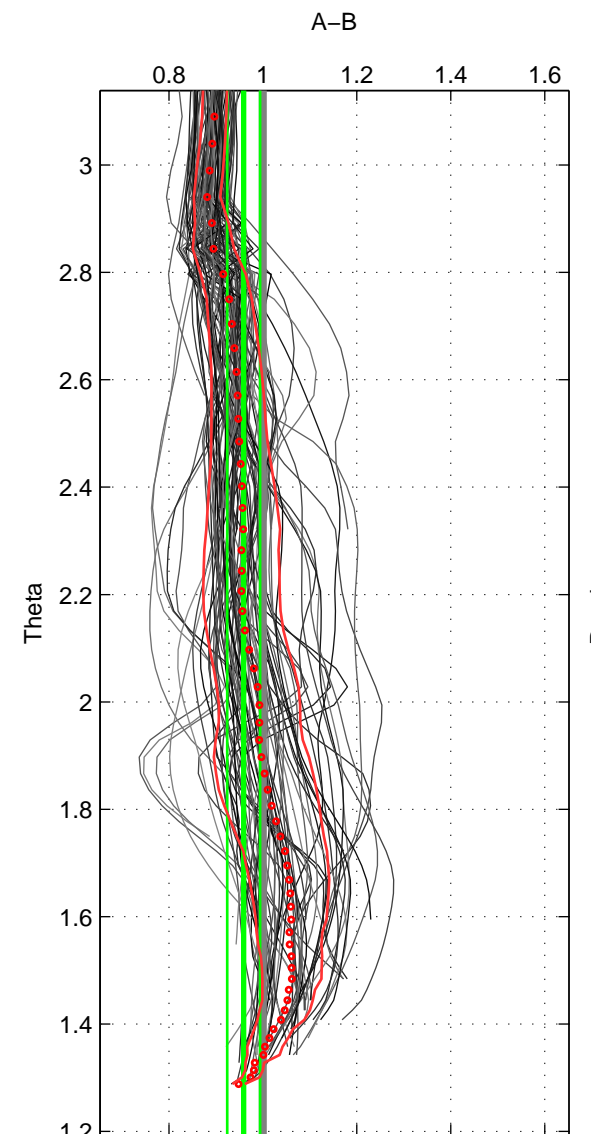

Cruise A (red). Date: Jul 1999 Cruisename: 157-06MT19990711  
 Cruise B (blue). Date: Jun 2006 Cruisename: 197-18HU20060524

\*\*\* "Favourite" values are means of spaces 1 2 3.

	Offset	O.StDev	Ratio	R.Stdev	Rating
SIGMA:	-0.571	0.169	0.942	0.017	5
THETA:	-0.374	0.358	0.959	0.035	5
DEPTH:	-0.321	0.557	0.967	0.047	5
FAV. :	-0.422	0.362	0.956	0.033	5

Profiles of A: 25  
 Profiles of B: 14  
 Diff profs : 94  
 WMoffset (A-B): -0.57106  
 WMoffset stdev: 0.16943  
 WMratio (A/B): 0.94227  
 WMratio stdev: 0.017361

Quality (1-5): 5

Profiles of A: 25  
 Profiles of B: 14  
 Diff profs : 95  
 WMoffset (A-B): -0.3738  
 WMoffset stdev: 0.35808  
 WMratio (A/B): 0.95912  
 WMratio stdev: 0.034822

Quality (1-5): 5

Profiles of A: 25  
 Profiles of B: 14  
 Diff profs : 92  
 WMoffset (A-B): -0.32056  
 WMoffset stdev: 0.55745  
 WMratio (A/B): 0.96743  
 WMratio stdev: 0.046557

Quality (1-5): 5