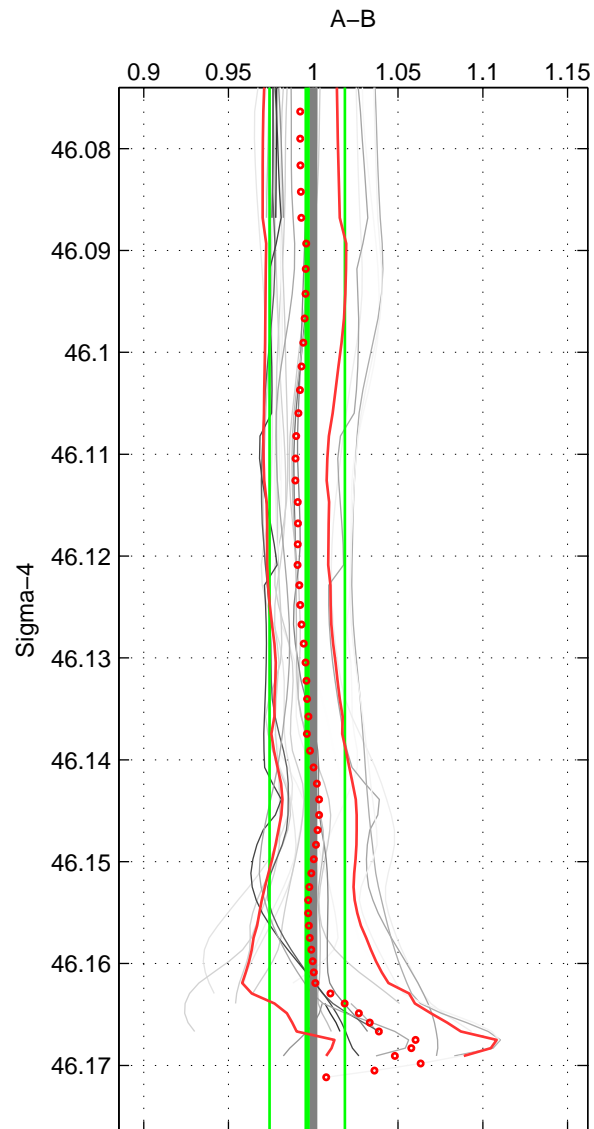

Cruise A (red). Date: Mar 2008 Cruisename: 129-06AQ20080210
 Cruise B (blue). Date: Apr 1995 Cruisename: 320-74JC19950320

*** "Favourite" values are means of spaces 1 2 3.

	Offset	O.StDev	Ratio	R.Stdev	Rating
SIGMA:	-0.502	2.761	0.996	0.022	5
THETA:	-0.790	2.584	0.994	0.021	5
DEPTH:	-0.503	2.940	0.996	0.024	5
FAV. :	-0.598	2.762	0.996	0.022	5

Profiles of A: 10
 Profiles of B: 7
 Diff profs : 26
 WMoffset (A-B): -0.50186
 WMoffset stdev: 2.7615
 WMratio (A/B): 0.99639
 WMratio stdev: 0.022243

Quality (1-5): 5

Profiles of A: 10
 Profiles of B: 7
 Diff profs : 26
 WMoffset (A-B): -0.78985
 WMoffset stdev: 2.5843
 WMratio (A/B): 0.99407
 WMratio stdev: 0.020796

Quality (1-5): 5

Profiles of A: 10
 Profiles of B: 7
 Diff profs : 26
 WMoffset (A-B): -0.50323
 WMoffset stdev: 2.9403
 WMratio (A/B): 0.99637
 WMratio stdev: 0.023823

Quality (1-5): 5