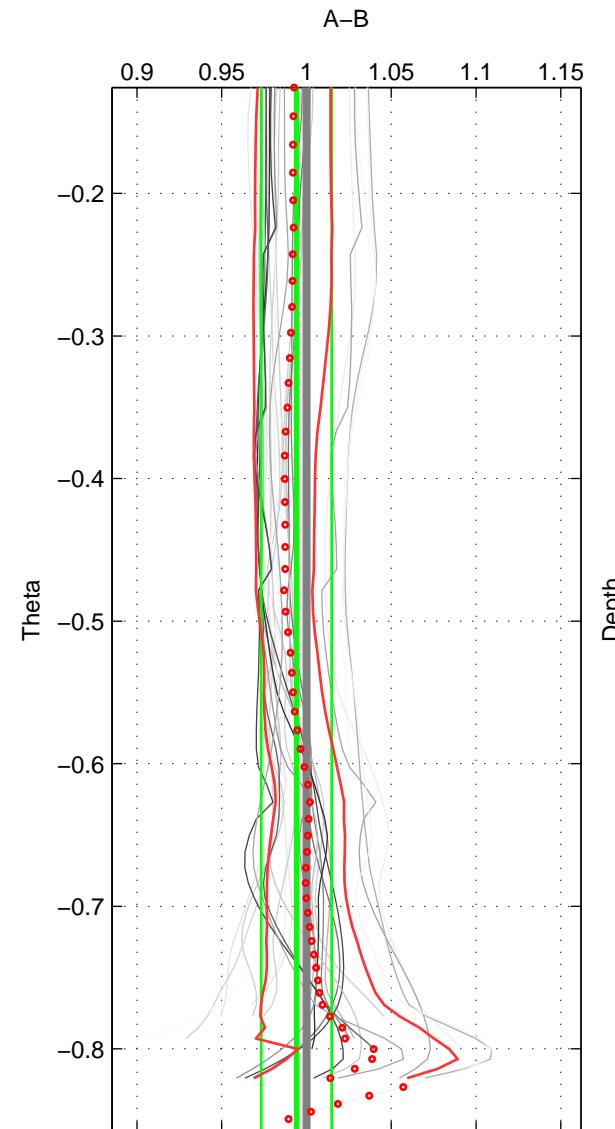

Cruise A (red). Date: Mar 2008 Cruisename: 129-06AQ20080210
 Cruise B (blue). Date: Apr 1995 Cruisename: 320-74JC19950320

*** "Favourite" values are means of spaces 1 2 3.

	Offset	O.StDev	Ratio	R.Stdev	Rating
SIGMA:	-0.502	2.761	0.996	0.022	5
THETA:	-0.790	2.584	0.994	0.021	5
DEPTH:	-0.503	2.940	0.996	0.024	5
FAV. :	-0.598	2.762	0.996	0.022	5

Profiles of A: 10
 Profiles of B: 7
 Diff profs : 26
 WMoffset (A-B): -0.50186
 WMoffset stdev: 2.7615
 WMratio (A/B): 0.99639
 WMratio stdev: 0.022243

Quality (1-5): 5

Profiles of A: 10
 Profiles of B: 7
 Diff profs : 26
 WMoffset (A-B): -0.78985
 WMoffset stdev: 2.5843
 WMratio (A/B): 0.99407
 WMratio stdev: 0.020796

Quality (1-5): 5

Profiles of A: 10
 Profiles of B: 7
 Diff profs : 26
 WMoffset (A-B): -0.50323
 WMoffset stdev: 2.9403
 WMratio (A/B): 0.99637
 WMratio stdev: 0.023823

Quality (1-5): 5