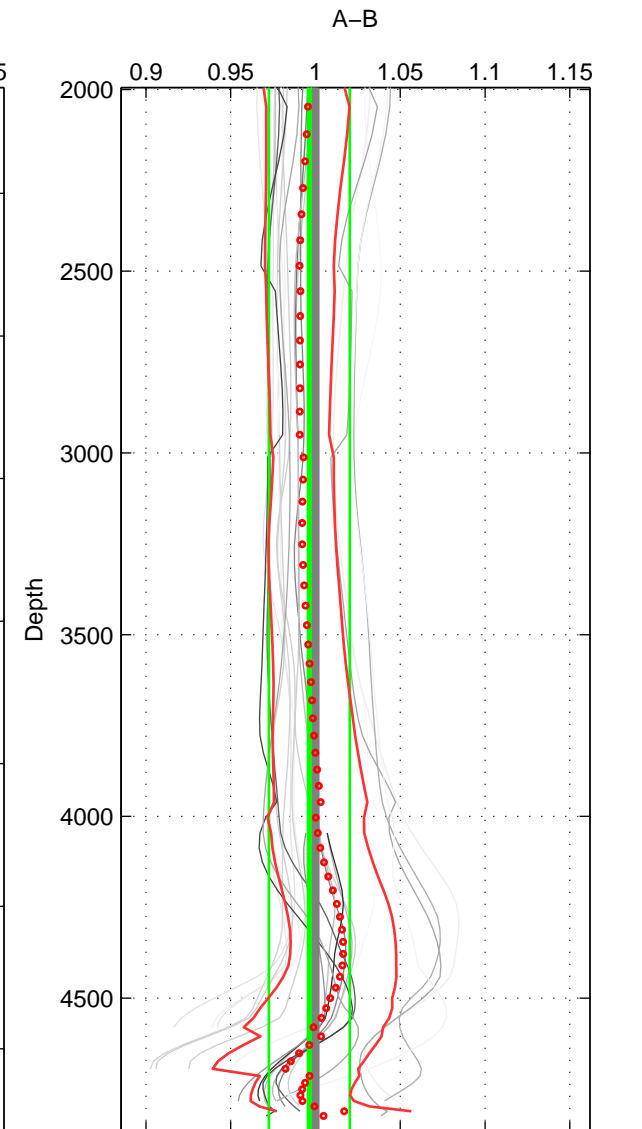

Cruise A (red). Date: Mar 2008 Cruisename: 129-06AQ20080210
 Cruise B (blue). Date: Apr 1995 Cruisename: 320-74JC19950320

*** "Favourite" values are means of spaces 1 2 3.

	Offset	O.StDev	Ratio	R.Stdev	Rating
SIGMA:	-0.502	2.761	0.996	0.022	5
THETA:	-0.790	2.584	0.994	0.021	5
DEPTH:	-0.503	2.940	0.996	0.024	5
FAV. :	-0.598	2.762	0.996	0.022	5

Profiles of A: 10
 Profiles of B: 7
 Diff profs : 26
 WMoffset (A-B): -0.50186
 WMoffset stdev: 2.7615
 WMratio (A/B): 0.99639
 WMratio stdev: 0.022243

Quality (1-5): 5

Profiles of A: 10
 Profiles of B: 7
 Diff profs : 26
 WMoffset (A-B): -0.78985
 WMoffset stdev: 2.5843
 WMratio (A/B): 0.99407
 WMratio stdev: 0.020796

Quality (1-5): 5

Profiles of A: 10
 Profiles of B: 7
 Diff profs : 26
 WMoffset (A-B): -0.50323
 WMoffset stdev: 2.9403
 WMratio (A/B): 0.99637
 WMratio stdev: 0.023823

Quality (1-5): 5