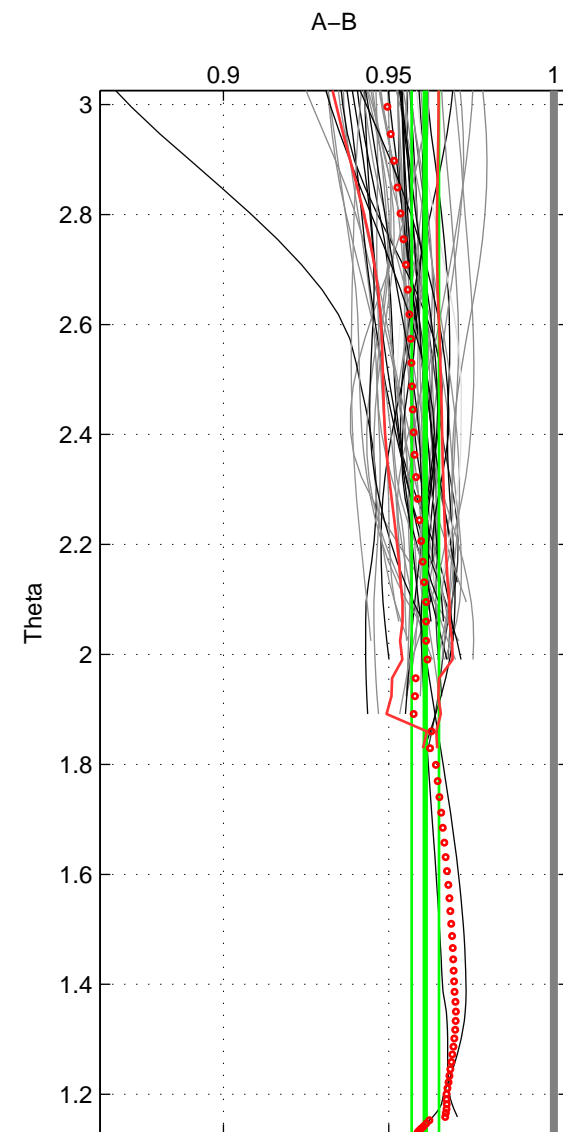

Cruise A (red). Date: Feb 2004 Cruisename: 664-49UF20040120

Cruise B (blue). Date: Feb 2008 Cruisename: 717-49UP20080122

\*\*\* "Favourite" values are means of spaces 1 2.

	Offset	O.StDev	Ratio	R.Stdev	Rating
SIGMA:	-5.837	1.170	0.958	0.008	5
THETA:	-5.498	0.644	0.961	0.004	5
DEPTH:	-5.274	0.127	0.962	0.000	3
FAV.:	-5.668	0.907	0.959	0.006	5

Profiles of A: 36  
 Profiles of B: 20  
 Diff profs : 55  
 WMoffset (A-B): -5.8367  
 WMoffset stdev: 1.1695  
 WMratio (A/B): 0.95773  
 WMratio stdev: 0.0083893

Quality (1-5): 5

Profiles of A: 36  
 Profiles of B: 20  
 Diff profs : 55  
 WMoffset (A-B): -5.4985  
 WMoffset stdev: 0.64386  
 WMratio (A/B): 0.96109  
 WMratio stdev: 0.0041394

Quality (1-5): 5

Profiles of A: 36  
 Profiles of B: 20  
 Diff profs : 55  
 WMoffset (A-B): -5.2739  
 WMoffset stdev: 0.12683  
 WMratio (A/B): 0.96156  
 WMratio stdev: 0.00013916

Quality (1-5): 3

Please note that statistics are bad.