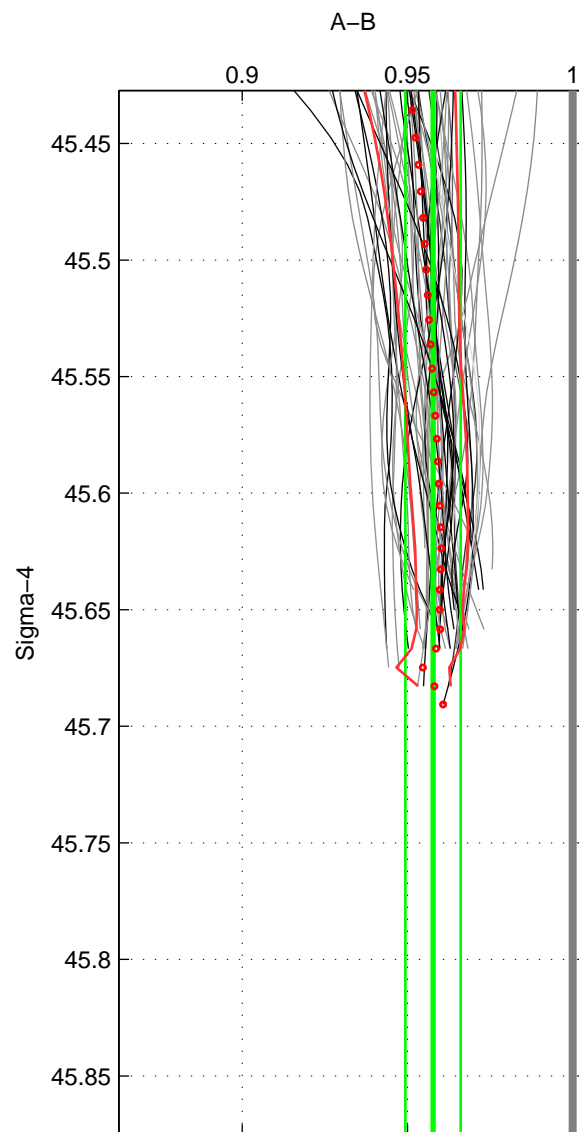

Cruise A (red). Date: Feb 2004 Cruisename: 664-49UF20040120

Cruise B (blue). Date: Feb 2008 Cruisename: 717-49UP20080122

\*\*\* "Favourite" values are means of spaces 1 2.

	Offset	O.StDev	Ratio	R.Stdev	Rating
SIGMA:	-5.837	1.170	0.958	0.008	5
THETA:	-5.498	0.644	0.961	0.004	5
DEPTH:	-5.274	0.127	0.962	0.000	3
FAV.:	-5.668	0.907	0.959	0.006	5

Profiles of A: 36  
 Profiles of B: 20  
 Diff profs : 55  
 WMoffset (A-B): -5.8367  
 WMoffset stdev: 1.1695  
 WMratio (A/B): 0.95773  
 WMratio stdev: 0.0083893

Quality (1-5): 5

Profiles of A: 36  
 Profiles of B: 20  
 Diff profs : 55  
 WMoffset (A-B): -5.4985  
 WMoffset stdev: 0.64386  
 WMratio (A/B): 0.96109  
 WMratio stdev: 0.0041394

Quality (1-5): 5

Profiles of A: 36  
 Profiles of B: 20  
 Diff profs : 55  
 WMoffset (A-B): -5.2739  
 WMoffset stdev: 0.12683  
 WMratio (A/B): 0.96156  
 WMratio stdev: 0.00013916

Quality (1-5): 3

Please note that statistics are bad.