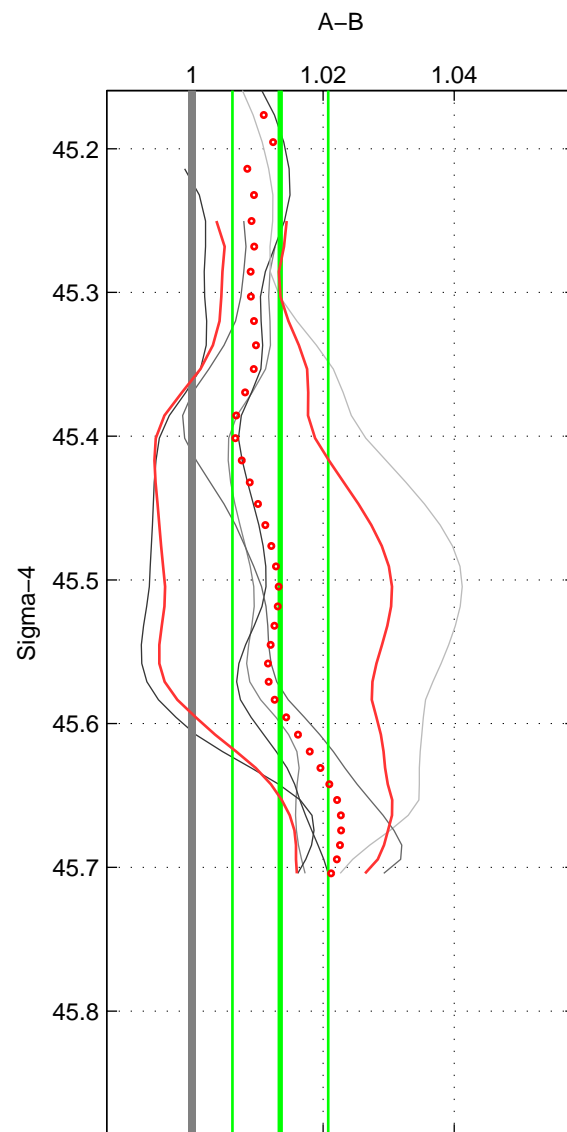

Cruise A (red). Date: Jun 1999 Cruisename: 578-49K619990523  
 Cruise B (blue). Date: Jun 1997 Cruisename: 681-49UP19970530

\*\*\* "Favourite" values are means of spaces 1 2.

	Offset	O.StDev	Ratio	R.Stdev	Rating
SIGMA:	1.960	1.068	1.013	0.007	3
THETA:	3.286	1.397	1.021	0.009	3
DEPTH:	3.236	0.332	1.020	0.002	2
FAV.:	2.623	1.232	1.017	0.008	3

Profiles of A: 17  
 Profiles of B: 1  
 Diff profs : 5  
 WMoffset (A-B): 1.9599  
 WMoffset stdev: 1.0677  
 WMratio (A/B): 1.0135  
 WMratio stdev: 0.007295

Quality (1-5): 3

Profiles of A: 17  
 Profiles of B: 1  
 Diff profs : 5  
 WMoffset (A-B): 3.2865  
 WMoffset stdev: 1.3972  
 WMratio (A/B): 1.0206  
 WMratio stdev: 0.0087345

Quality (1-5): 3

Profiles of A: 17  
 Profiles of B: 1  
 Diff profs : 5  
 WMoffset (A-B): 3.2358  
 WMoffset stdev: 0.33232  
 WMratio (A/B): 1.0202  
 WMratio stdev: 0.0020523

Quality (1-5): 2

Please note that statistics are bad.