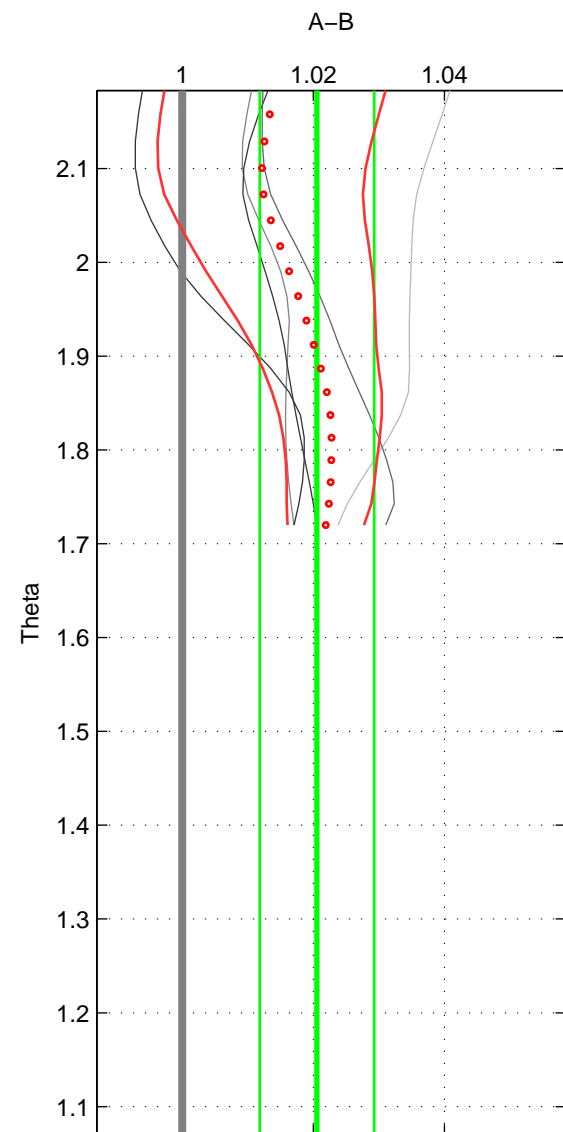

Cruise A (red). Date: Jun 1999 Cruisename: 578-49K619990523  
 Cruise B (blue). Date: Jun 1997 Cruisename: 681-49UP19970530

\*\*\* "Favourite" values are means of spaces 1 2.

	Offset	O.StDev	Ratio	R.Stdev	Rating
SIGMA:	1.960	1.068	1.013	0.007	3
THETA:	3.286	1.397	1.021	0.009	3
DEPTH:	3.236	0.332	1.020	0.002	2
FAV.:	2.623	1.232	1.017	0.008	3

Profiles of A: 17  
 Profiles of B: 1  
 Diff profs : 5  
 WMoffset (A-B): 1.9599  
 WMoffset stdev: 1.0677  
 WMratio (A/B): 1.0135  
 WMratio stdev: 0.007295

Quality (1-5): 3

Profiles of A: 17  
 Profiles of B: 1  
 Diff profs : 5  
 WMoffset (A-B): 3.2865  
 WMoffset stdev: 1.3972  
 WMratio (A/B): 1.0206  
 WMratio stdev: 0.0087345

Quality (1-5): 3

Profiles of A: 17  
 Profiles of B: 1  
 Diff profs : 5  
 WMoffset (A-B): 3.2358  
 WMoffset stdev: 0.33232  
 WMratio (A/B): 1.0202  
 WMratio stdev: 0.0020523

Quality (1-5): 2

Please note that statistics are bad.