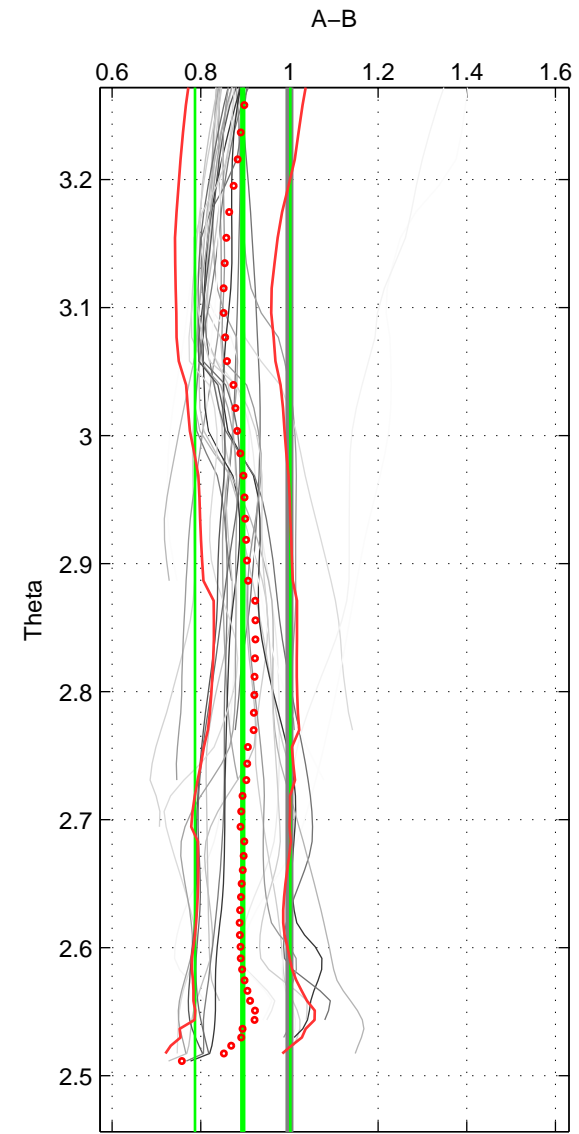

Cruise A (red). Date: Jul 2001 Cruisename: 161-06MT20010717

Cruise B (blue). Date: Jul 1990 Cruisename: 295-64TR19900701

*** "Favourite" values are means of spaces 1 2 3.

	Offset	O.StDev	Ratio	R.Stdev	Rating
SIGMA:	-1.243	1.706	0.917	0.117	4
THETA:	-1.673	1.683	0.894	0.108	4
DEPTH:	-1.405	1.668	0.915	0.100	4
FAV. :	-1.440	1.686	0.909	0.108	4

Profiles of A: 7
 Profiles of B: 9
 Diff profs : 29
 WMoffset (A-B): -1.2426
 WMoffset stdev: 1.7064
 WMratio (A/B): 0.91711
 WMratio stdev: 0.11683

Quality (1-5): 4

Profiles of A: 7
 Profiles of B: 9
 Diff profs : 29
 WMoffset (A-B): -1.6732
 WMoffset stdev: 1.6834
 WMratio (A/B): 0.89437
 WMratio stdev: 0.1077

Quality (1-5): 4

Profiles of A: 7
 Profiles of B: 9
 Diff profs : 29
 WMoffset (A-B): -1.4048
 WMoffset stdev: 1.6677
 WMratio (A/B): 0.91451
 WMratio stdev: 0.099881

Quality (1-5): 4