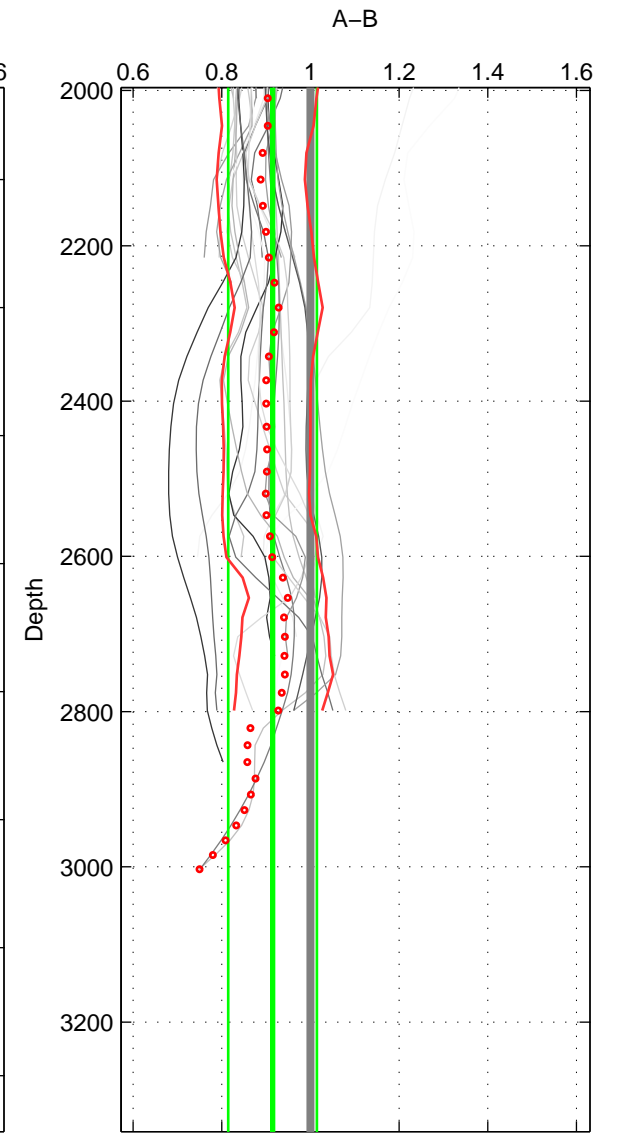

Cruise A (red). Date: Jul 2001 Cruisename: 161-06MT20010717

Cruise B (blue). Date: Jul 1990 Cruisename: 295-64TR19900701

*** "Favourite" values are means of spaces 1 2 3.

	Offset	O.StDev	Ratio	R.Stdev	Rating
SIGMA:	-1.243	1.706	0.917	0.117	4
THETA:	-1.673	1.683	0.894	0.108	4
DEPTH:	-1.405	1.668	0.915	0.100	4
FAV. :	-1.440	1.686	0.909	0.108	4

Profiles of A: 7
 Profiles of B: 9
 Diff profs : 29
 WMoffset (A-B): -1.2426
 WMoffset stdev: 1.7064
 WMratio (A/B): 0.91711
 WMratio stdev: 0.11683

Quality (1-5): 4

Profiles of A: 7
 Profiles of B: 9
 Diff profs : 29
 WMoffset (A-B): -1.6732
 WMoffset stdev: 1.6834
 WMratio (A/B): 0.89437
 WMratio stdev: 0.1077

Quality (1-5): 4

Profiles of A: 7
 Profiles of B: 9
 Diff profs : 29
 WMoffset (A-B): -1.4048
 WMoffset stdev: 1.6677
 WMratio (A/B): 0.91451
 WMratio stdev: 0.099881

Quality (1-5): 4