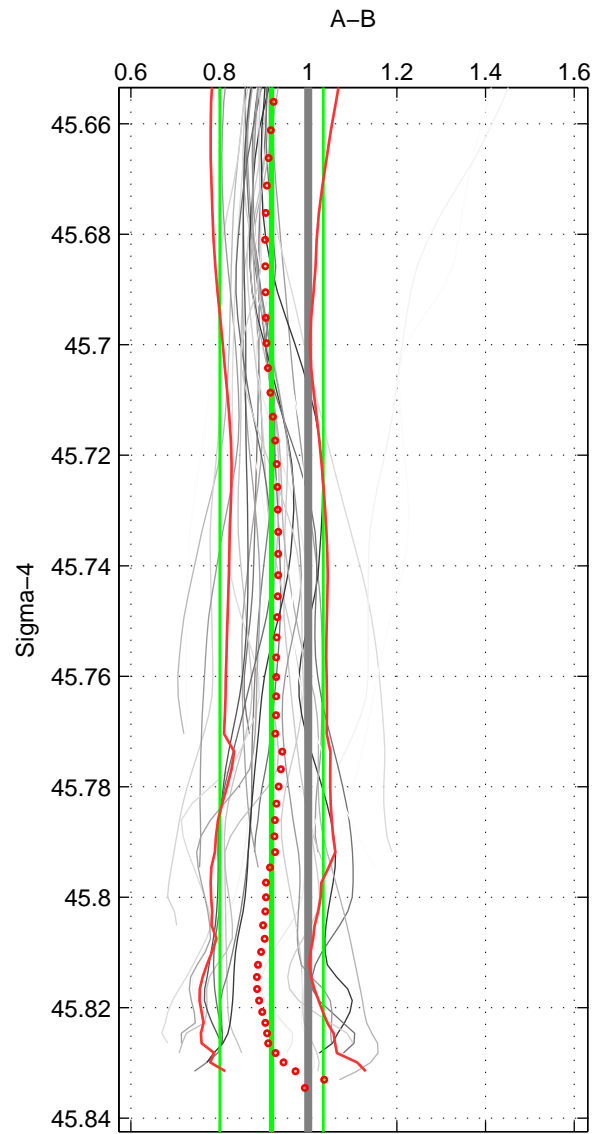

Cruise A (red). Date: Jul 2001 Cruisename: 161-06MT20010717

Cruise B (blue). Date: Jul 1990 Cruisename: 295-64TR19900701

*** "Favourite" values are means of spaces 1 2 3.

	Offset	O.StDev	Ratio	R.Stdev	Rating
SIGMA:	-1.243	1.706	0.917	0.117	4
THETA:	-1.673	1.683	0.894	0.108	4
DEPTH:	-1.405	1.668	0.915	0.100	4
FAV. :	-1.440	1.686	0.909	0.108	4

Profiles of A: 7
 Profiles of B: 9
 Diff profs : 29
 WMoffset (A-B): -1.2426
 WMoffset stdev: 1.7064
 WMratio (A/B): 0.91711
 WMratio stdev: 0.11683

Quality (1-5): 4

Profiles of A: 7
 Profiles of B: 9
 Diff profs : 29
 WMoffset (A-B): -1.6732
 WMoffset stdev: 1.6834
 WMratio (A/B): 0.89437
 WMratio stdev: 0.1077

Quality (1-5): 4

Profiles of A: 7
 Profiles of B: 9
 Diff profs : 29
 WMoffset (A-B): -1.4048
 WMoffset stdev: 1.6677
 WMratio (A/B): 0.91451
 WMratio stdev: 0.099881

Quality (1-5): 4