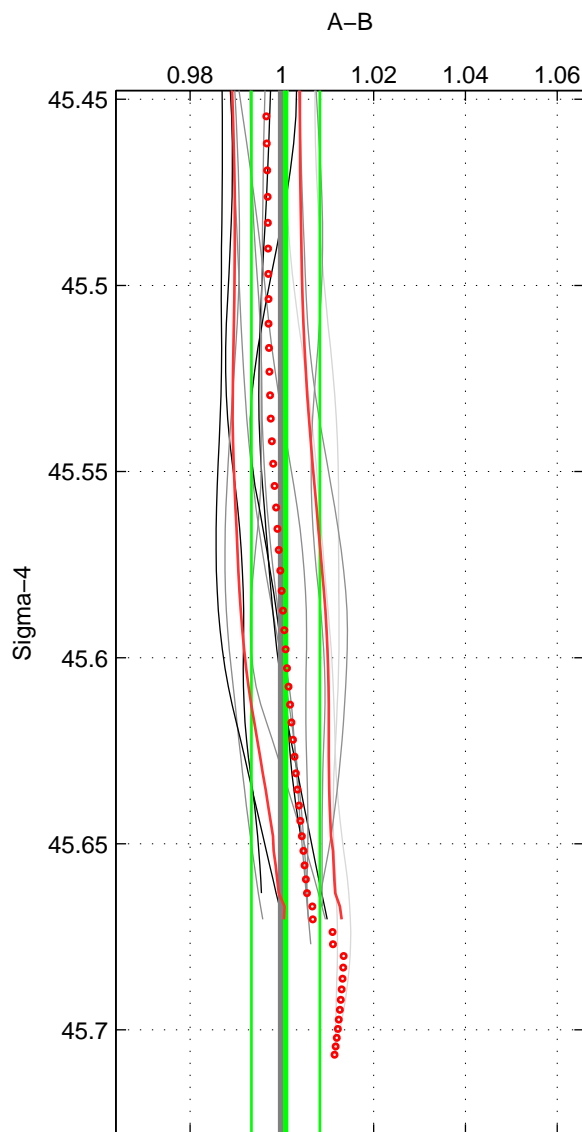

Cruise A (red). Date: Jun 1997 Cruisename: 681-49UP19970530

Cruise B (blue). Date: May 2002 Cruisename: 696-49UP20020424

\*\*\* "Favourite" values are means of spaces 1 2 3.

	Offset	O.StDev	Ratio	R.Stdev	Rating
SIGMA:	0.119	1.180	1.001	0.007	4
THETA:	0.171	1.068	1.001	0.007	4
DEPTH:	0.672	1.277	1.004	0.008	4
FAV.:	0.321	1.175	1.002	0.007	4

Profiles of A: 6  
 Profiles of B: 19  
 Diff profs : 13  
 WMoffset (A-B): 0.11866  
 WMoffset stdev: 1.1803  
 WMratio (A/B): 1.0008  
 WMratio stdev: 0.0074671

Quality (1-5): 4

Profiles of A: 6  
 Profiles of B: 19  
 Diff profs : 13  
 WMoffset (A-B): 0.17135  
 WMoffset stdev: 1.0681  
 WMratio (A/B): 1.0012  
 WMratio stdev: 0.0066928

Quality (1-5): 4

Profiles of A: 6  
 Profiles of B: 19  
 Diff profs : 13  
 WMoffset (A-B): 0.67166  
 WMoffset stdev: 1.2774  
 WMratio (A/B): 1.0042  
 WMratio stdev: 0.00794

Quality (1-5): 4