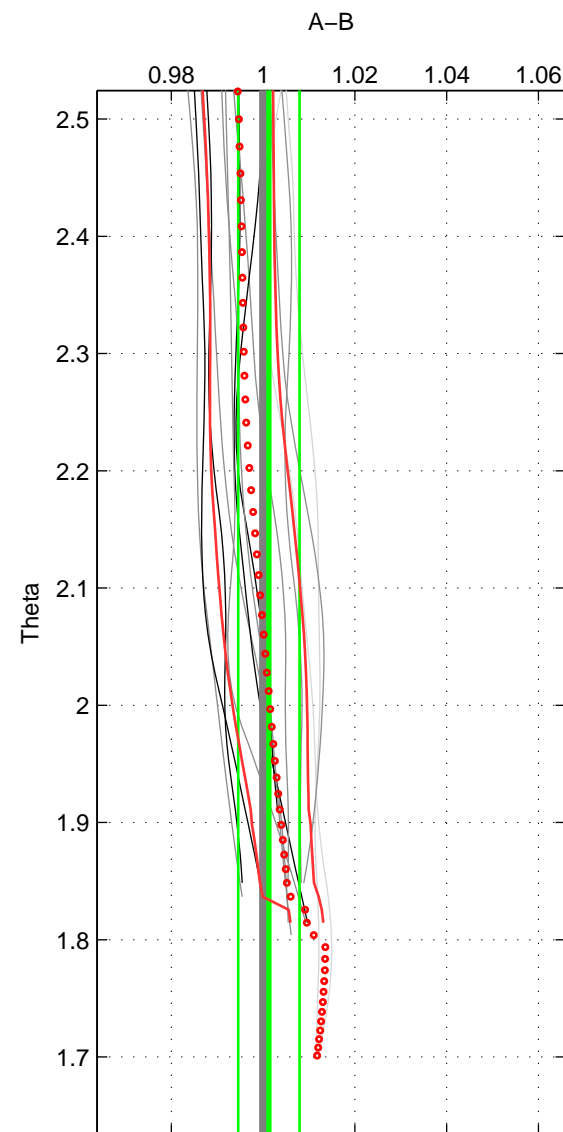

Cruise A (red). Date: Jun 1997 Cruisename: 681-49UP19970530

Cruise B (blue). Date: May 2002 Cruisename: 696-49UP20020424

\*\*\* "Favourite" values are means of spaces 1 2 3.

	Offset	O.StDev	Ratio	R.Stdev	Rating
SIGMA:	0.119	1.180	1.001	0.007	4
THETA:	0.171	1.068	1.001	0.007	4
DEPTH:	0.672	1.277	1.004	0.008	4
FAV.:	0.321	1.175	1.002	0.007	4

Profiles of A: 6  
 Profiles of B: 19  
 Diff profs : 13  
 WMoffset (A-B): 0.11866  
 WMoffset stdev: 1.1803  
 WMratio (A/B): 1.0008  
 WMratio stdev: 0.0074671

Quality (1-5): 4

Profiles of A: 6  
 Profiles of B: 19  
 Diff profs : 13  
 WMoffset (A-B): 0.17135  
 WMoffset stdev: 1.0681  
 WMratio (A/B): 1.0012  
 WMratio stdev: 0.0066928

Quality (1-5): 4

Profiles of A: 6  
 Profiles of B: 19  
 Diff profs : 13  
 WMoffset (A-B): 0.67166  
 WMoffset stdev: 1.2774  
 WMratio (A/B): 1.0042  
 WMratio stdev: 0.00794

Quality (1-5): 4