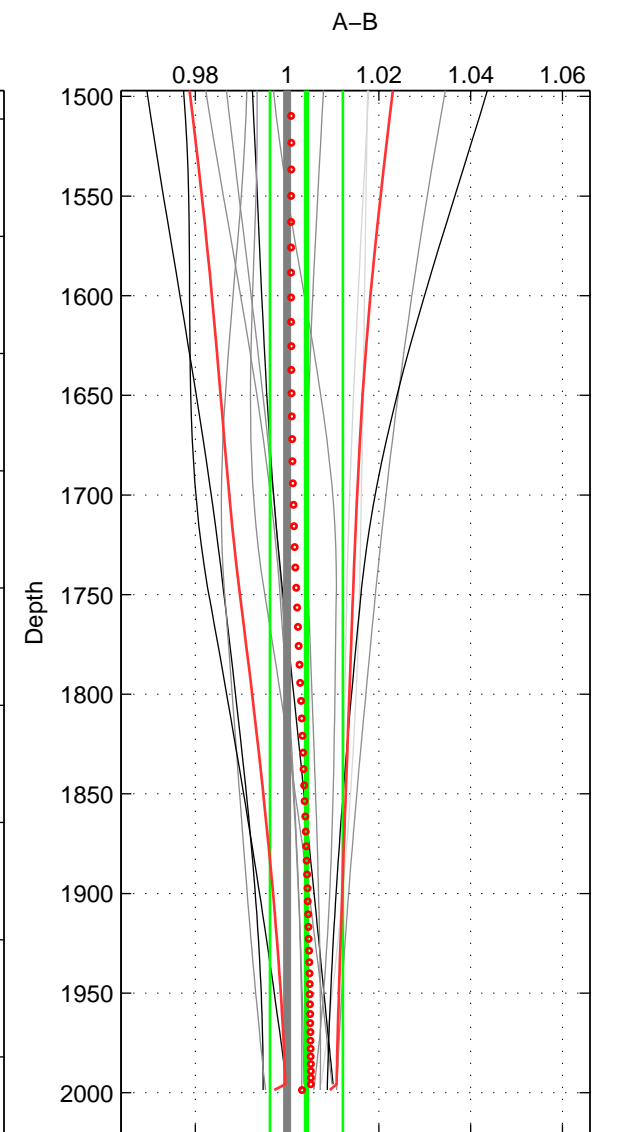

Cruise A (red). Date: Jun 1997 Cruisename: 681-49UP19970530

Cruise B (blue). Date: May 2002 Cruisename: 696-49UP20020424

\*\*\* "Favourite" values are means of spaces 1 2 3.

	Offset	O.StDev	Ratio	R.Stdev	Rating
SIGMA:	0.119	1.180	1.001	0.007	4
THETA:	0.171	1.068	1.001	0.007	4
DEPTH:	0.672	1.277	1.004	0.008	4
FAV.:	0.321	1.175	1.002	0.007	4

Profiles of A: 6  
 Profiles of B: 19  
 Diff profs : 13  
 WMoffset (A-B): 0.11866  
 WMoffset stdev: 1.1803  
 WMratio (A/B): 1.0008  
 WMratio stdev: 0.0074671

Quality (1-5): 4

Profiles of A: 6  
 Profiles of B: 19  
 Diff profs : 13  
 WMoffset (A-B): 0.17135  
 WMoffset stdev: 1.0681  
 WMratio (A/B): 1.0012  
 WMratio stdev: 0.0066928

Quality (1-5): 4

Profiles of A: 6  
 Profiles of B: 19  
 Diff profs : 13  
 WMoffset (A-B): 0.67166  
 WMoffset stdev: 1.2774  
 WMratio (A/B): 1.0042  
 WMratio stdev: 0.00794

Quality (1-5): 4