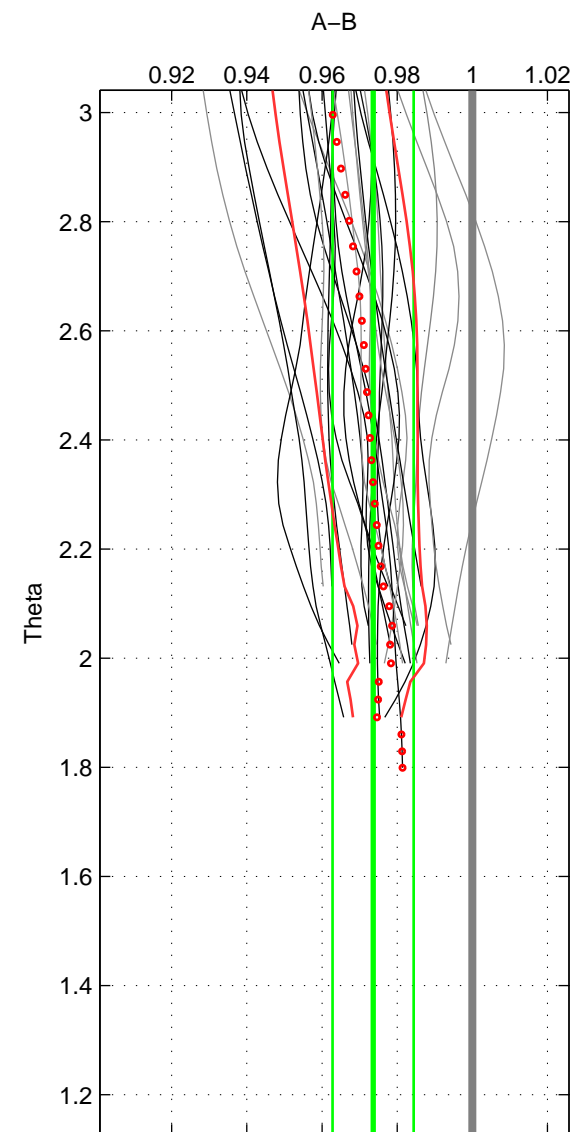

Cruise A (red). Date: Jul 2004 Cruisename: 704-49UP20040704

Cruise B (blue). Date: Feb 2008 Cruisename: 717-49UP20080122

*** "Favourite" values are those of space 2.

| | Offset | O.StDev | Ratio | R.Stdev | Rating |
|--------|--------|---------|-------|---------|--------|
| SIGMA: | -3.375 | 1.201 | 0.976 | 0.008 | 4 |
| THETA: | -3.681 | 1.549 | 0.974 | 0.011 | 5 |
| DEPTH: | -3.012 | 0.087 | 0.978 | 0.001 | 3 |
| FAV. : | -3.681 | 1.549 | 0.974 | 0.011 | 5 |

Profiles of A: 8
 Profiles of B: 20
 Diff profs : 15
 WMoffset (A-B): -3.3753
 WMoffset stdev: 1.2008
 WMratio (A/B): 0.97578
 WMratio stdev: 0.0084353

Quality (1-5): 4

Profiles of A: 17
 Profiles of B: 20
 Diff profs : 25
 WMoffset (A-B): -3.681
 WMoffset stdev: 1.5495
 WMratio (A/B): 0.97361
 WMratio stdev: 0.010811

Quality (1-5): 5

Profiles of A: 17
 Profiles of B: 20
 Diff profs : 25
 WMoffset (A-B): -3.0116
 WMoffset stdev: 0.086551
 WMratio (A/B): 0.97796
 WMratio stdev: 0.00076254

Quality (1-5): 3

Please note that statistics are bad.