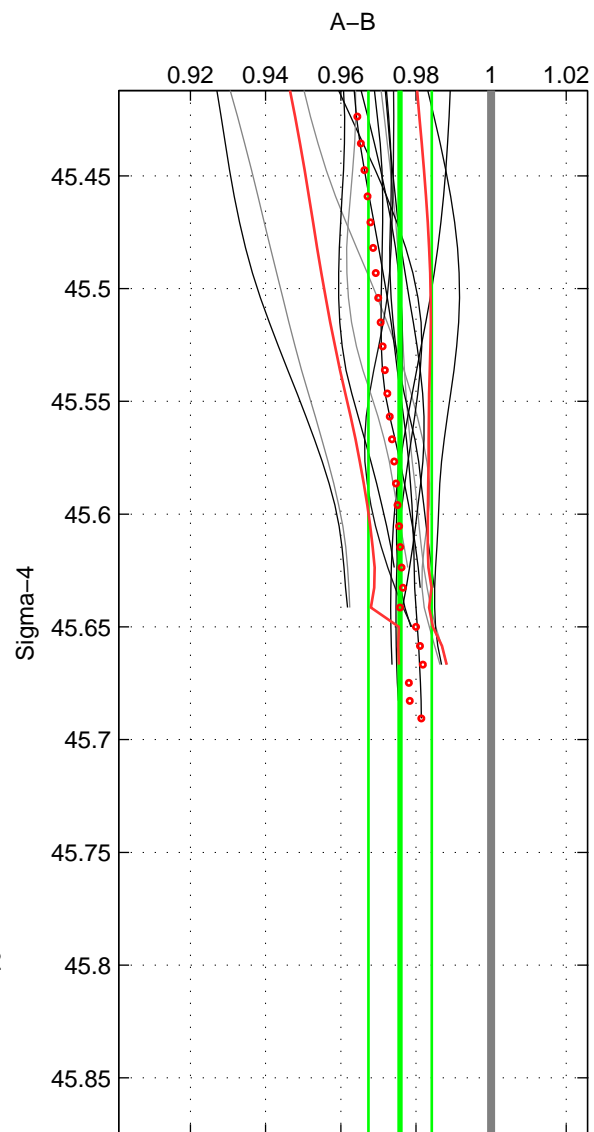

Cruise A (red). Date: Jul 2004 Cruisename: 704-49UP20040704

Cruise B (blue). Date: Feb 2008 Cruisename: 717-49UP20080122

*** "Favourite" values are those of space 2.

| | Offset | O.StDev | Ratio | R.Stdev | Rating |
|--------|--------|---------|-------|---------|--------|
| SIGMA: | -3.375 | 1.201 | 0.976 | 0.008 | 4 |
| THETA: | -3.681 | 1.549 | 0.974 | 0.011 | 5 |
| DEPTH: | -3.012 | 0.087 | 0.978 | 0.001 | 3 |
| FAV. : | -3.681 | 1.549 | 0.974 | 0.011 | 5 |

Profiles of A: 8
 Profiles of B: 20
 Diff profs : 15
 WMoffset (A-B): -3.3753
 WMoffset stdev: 1.2008
 WMratio (A/B): 0.97578
 WMratio stdev: 0.0084353

Quality (1-5): 4

Profiles of A: 17
 Profiles of B: 20
 Diff profs : 25
 WMoffset (A-B): -3.681
 WMoffset stdev: 1.5495
 WMratio (A/B): 0.97361
 WMratio stdev: 0.010811

Quality (1-5): 5

Profiles of A: 17
 Profiles of B: 20
 Diff profs : 25
 WMoffset (A-B): -3.0116
 WMoffset stdev: 0.086551
 WMratio (A/B): 0.97796
 WMratio stdev: 0.00076254

Quality (1-5): 3

Please note that statistics are bad.