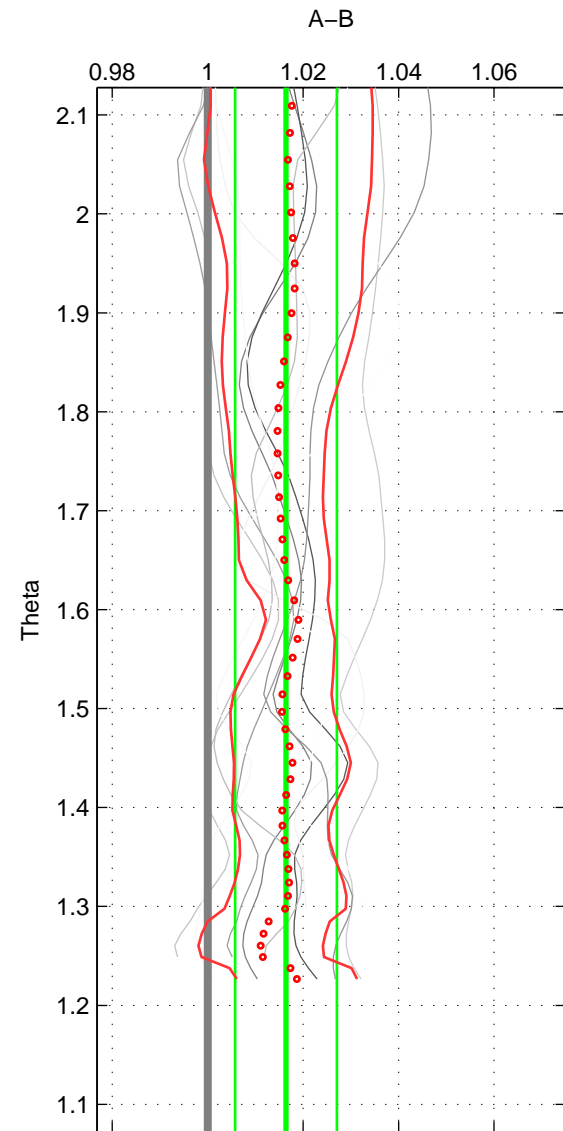

Cruise A (red). Date: Jun 1999 Cruisename: 578-49K619990523

Cruise B (blue). Date: Sep 1993 Cruisename: 730-90BM19930830

*** "Favourite" values are means of spaces 1 2 3.

	Offset	O.StDev	Ratio	R.Stdev	Rating
SIGMA:	2.127	1.499	1.014	0.010	2
THETA:	2.583	1.673	1.016	0.011	2
DEPTH:	1.763	1.675	1.011	0.011	2
FAV.:	2.158	1.616	1.014	0.010	2

Profiles of A: 5
 Profiles of B: 3
 Diff profs : 10
 WMoffset (A-B): 2.1271
 WMoffset stdev: 1.4991
 WMratio (A/B): 1.0138
 WMratio stdev: 0.009671

Quality (1-5): 2

Profiles of A: 5
 Profiles of B: 3
 Diff profs : 10
 WMoffset (A-B): 2.5835
 WMoffset stdev: 1.673
 WMratio (A/B): 1.0164
 WMratio stdev: 0.010652

Quality (1-5): 2

Profiles of A: 5
 Profiles of B: 3
 Diff profs : 10
 WMoffset (A-B): 1.763
 WMoffset stdev: 1.6748
 WMratio (A/B): 1.0112
 WMratio stdev: 0.010607

Quality (1-5): 2