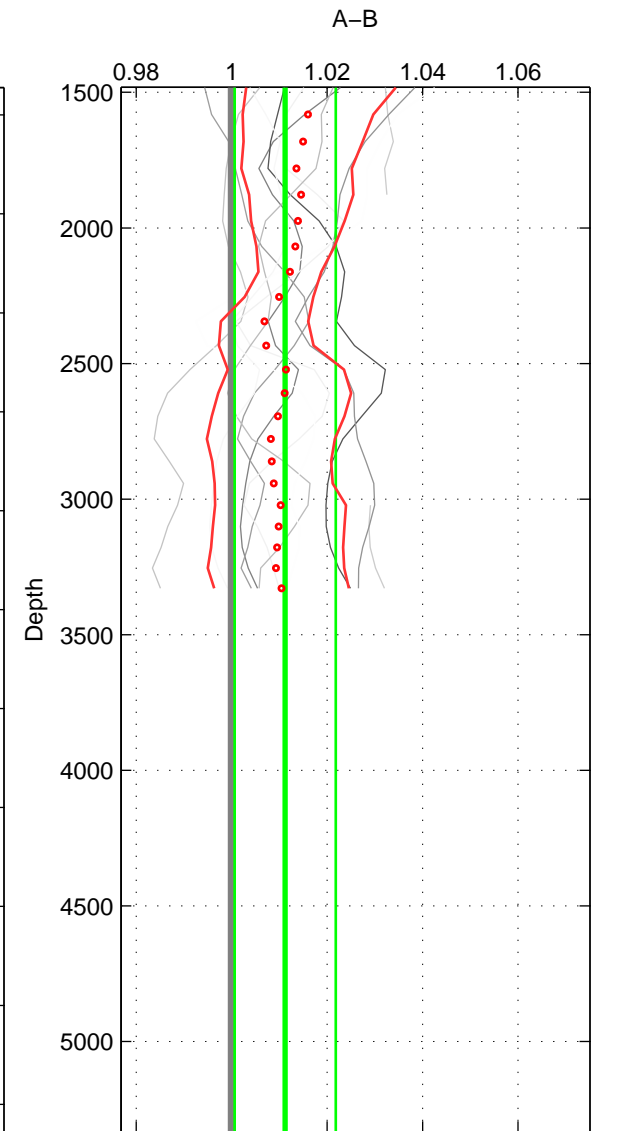

Cruise A (red). Date: Jun 1999 Cruisename: 578-49K619990523

Cruise B (blue). Date: Sep 1993 Cruisename: 730-90BM19930830

*** "Favourite" values are means of spaces 1 2 3.

	Offset	O.StDev	Ratio	R.Stdev	Rating
SIGMA:	2.127	1.499	1.014	0.010	2
THETA:	2.583	1.673	1.016	0.011	2
DEPTH:	1.763	1.675	1.011	0.011	2
FAV.:	2.158	1.616	1.014	0.010	2

Profiles of A: 5
 Profiles of B: 3
 Diff profs : 10
 WMoffset (A-B): 2.1271
 WMoffset stdev: 1.4991
 WMratio (A/B): 1.0138
 WMratio stdev: 0.009671

Quality (1-5): 2

Profiles of A: 5
 Profiles of B: 3
 Diff profs : 10
 WMoffset (A-B): 2.5835
 WMoffset stdev: 1.673
 WMratio (A/B): 1.0164
 WMratio stdev: 0.010652

Quality (1-5): 2

Profiles of A: 5
 Profiles of B: 3
 Diff profs : 10
 WMoffset (A-B): 1.763
 WMoffset stdev: 1.6748
 WMratio (A/B): 1.0112
 WMratio stdev: 0.010607

Quality (1-5): 2