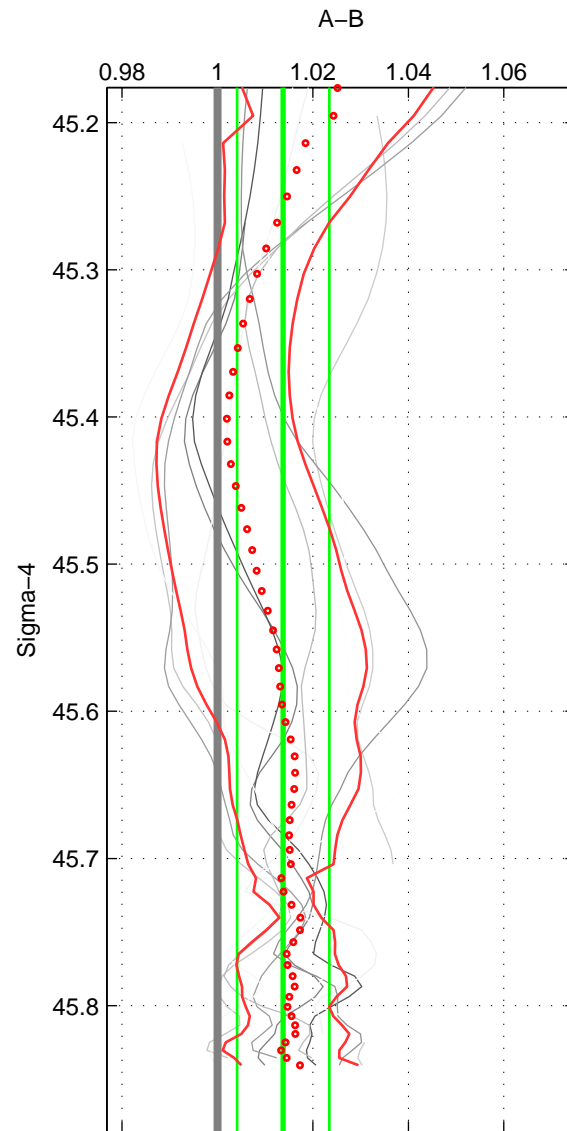

Cruise A (red). Date: Jun 1999 Cruisename: 578-49K619990523

Cruise B (blue). Date: Sep 1993 Cruisename: 730-90BM19930830

*** "Favourite" values are means of spaces 1 2 3.

	Offset	O.StDev	Ratio	R.Stdev	Rating
SIGMA:	2.127	1.499	1.014	0.010	2
THETA:	2.583	1.673	1.016	0.011	2
DEPTH:	1.763	1.675	1.011	0.011	2
FAV.:	2.158	1.616	1.014	0.010	2

Profiles of A: 5
 Profiles of B: 3
 Diff profs : 10
 WMoffset (A-B): 2.1271
 WMoffset stdev: 1.4991
 WMratio (A/B): 1.0138
 WMratio stdev: 0.009671

Quality (1-5): 2

Profiles of A: 5
 Profiles of B: 3
 Diff profs : 10
 WMoffset (A-B): 2.5835
 WMoffset stdev: 1.673
 WMratio (A/B): 1.0164
 WMratio stdev: 0.010652

Quality (1-5): 2

Profiles of A: 5
 Profiles of B: 3
 Diff profs : 10
 WMoffset (A-B): 1.763
 WMoffset stdev: 1.6748
 WMratio (A/B): 1.0112
 WMratio stdev: 0.010607

Quality (1-5): 2