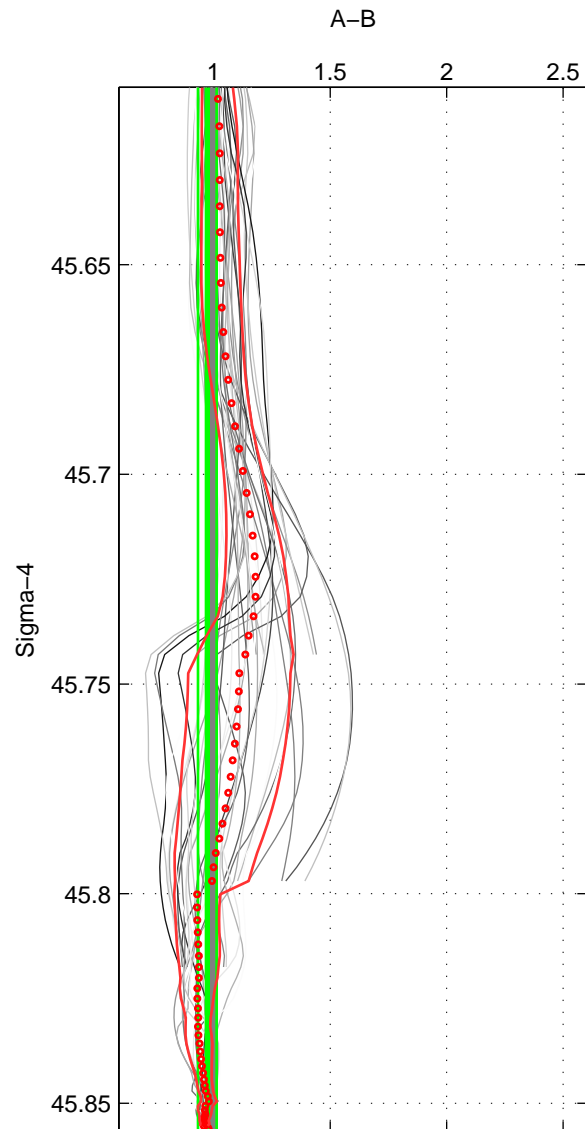

Cruise A (red). Date: Aug 1988 Cruisename: 241-32OC19880723

Cruise B (blue). Date: Jul 1990 Cruisename: 295-64TR19900701

*** "Favourite" values are means of spaces 1 2 3.

	Offset	O.StDev	Ratio	R.Stdev	Rating
SIGMA:	-0.203	1.245	0.973	0.040	5
THETA:	-0.806	1.381	0.970	0.033	5
DEPTH:	1.049	3.586	1.036	0.135	5
FAV.:	0.014	2.071	0.993	0.069	5

Profiles of A: 6
 Profiles of B: 8
 Diff profs : 37
 WMoffset (A-B): -0.20269
 WMoffset stdev: 1.2447
 WMratio (A/B): 0.97262
 WMratio stdev: 0.040002

Quality (1-5): 5

Profiles of A: 6
 Profiles of B: 8
 Diff profs : 37
 WMoffset (A-B): -0.80592
 WMoffset stdev: 1.3814
 WMratio (A/B): 0.97048
 WMratio stdev: 0.032879

Quality (1-5): 5

Profiles of A: 6
 Profiles of B: 8
 Diff profs : 37
 WMoffset (A-B): 1.0494
 WMoffset stdev: 3.5859
 WMratio (A/B): 1.0355
 WMratio stdev: 0.13531

Quality (1-5): 5