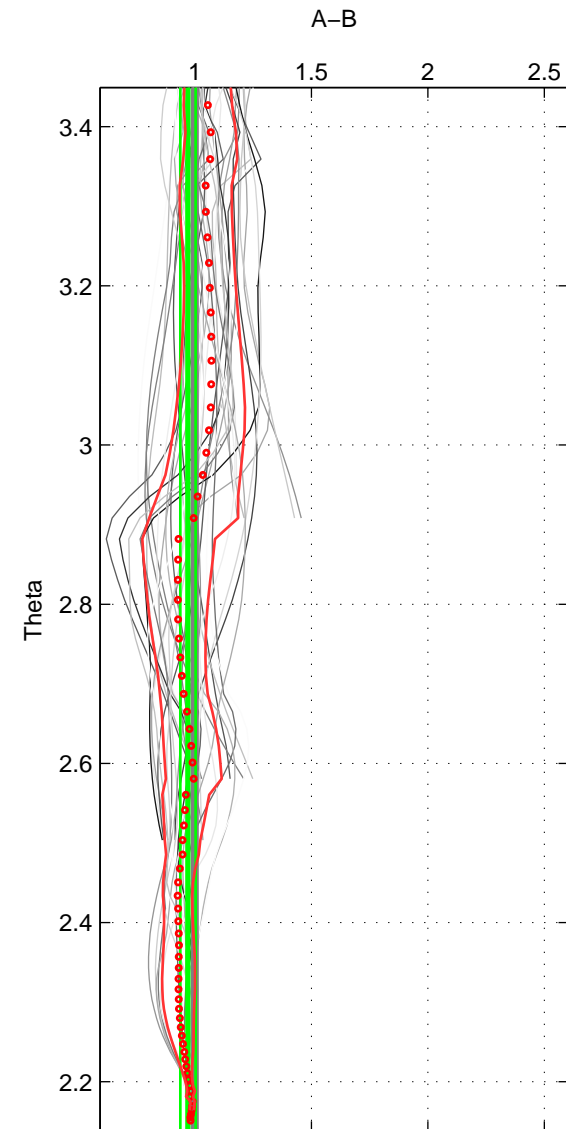

Cruise A (red). Date: Aug 1988 Cruisename: 241-32OC19880723

Cruise B (blue). Date: Jul 1990 Cruisename: 295-64TR19900701

*** "Favourite" values are means of spaces 1 2 3.

	Offset	O.StDev	Ratio	R.Stdev	Rating
SIGMA:	-0.203	1.245	0.973	0.040	5
THETA:	-0.806	1.381	0.970	0.033	5
DEPTH:	1.049	3.586	1.036	0.135	5
FAV.:	0.014	2.071	0.993	0.069	5

Profiles of A: 6
 Profiles of B: 8
 Diff profs : 37
 WMoffset (A-B): -0.20269
 WMoffset stdev: 1.2447
 WMratio (A/B): 0.97262
 WMratio stdev: 0.040002

Quality (1-5): 5

Profiles of A: 6
 Profiles of B: 8
 Diff profs : 37
 WMoffset (A-B): -0.80592
 WMoffset stdev: 1.3814
 WMratio (A/B): 0.97048
 WMratio stdev: 0.032879

Quality (1-5): 5

Profiles of A: 6
 Profiles of B: 8
 Diff profs : 37
 WMoffset (A-B): 1.0494
 WMoffset stdev: 3.5859
 WMratio (A/B): 1.0355
 WMratio stdev: 0.13531

Quality (1-5): 5