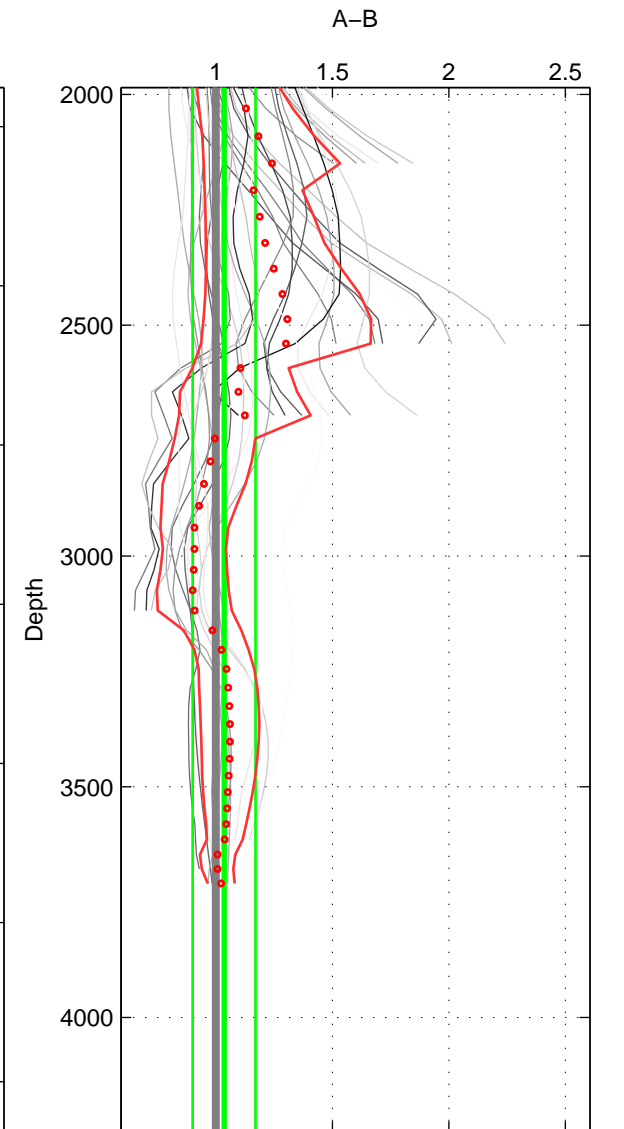

Cruise A (red). Date: Aug 1988 Cruisename: 241-32OC19880723

Cruise B (blue). Date: Jul 1990 Cruisename: 295-64TR19900701

*** "Favourite" values are means of spaces 1 2 3.

	Offset	O.StDev	Ratio	R.Stdev	Rating
SIGMA:	-0.203	1.245	0.973	0.040	5
THETA:	-0.806	1.381	0.970	0.033	5
DEPTH:	1.049	3.586	1.036	0.135	5
FAV.:	0.014	2.071	0.993	0.069	5

Profiles of A: 6
 Profiles of B: 8
 Diff profs : 37
 WMoffset (A-B): -0.20269
 WMoffset stdev: 1.2447
 WMratio (A/B): 0.97262
 WMratio stdev: 0.040002

Quality (1-5): 5

Profiles of A: 6
 Profiles of B: 8
 Diff profs : 37
 WMoffset (A-B): -0.80592
 WMoffset stdev: 1.3814
 WMratio (A/B): 0.97048
 WMratio stdev: 0.032879

Quality (1-5): 5

Profiles of A: 6
 Profiles of B: 8
 Diff profs : 37
 WMoffset (A-B): 1.0494
 WMoffset stdev: 3.5859
 WMratio (A/B): 1.0355
 WMratio stdev: 0.13531

Quality (1-5): 5