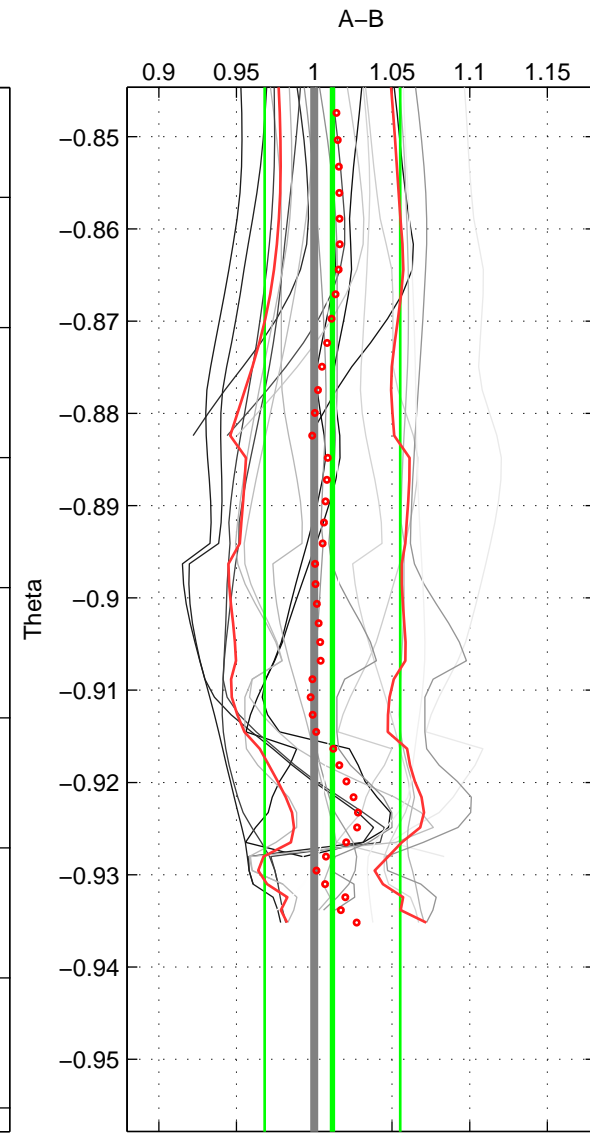

Cruise A (red). Date: Jul 1987 Cruisename: 2-06AQ19870704
 Cruise B (blue). Date: Sep 1993 Cruisename: 3-06AQ19930806

*** "Favourite" values are means of spaces 1 2.

| | Offset | O.StDev | Ratio | R.Stdev | Rating |
|--------|--------|---------|-------|---------|--------|
| SIGMA: | 0.637 | 0.145 | 1.059 | 0.014 | 4 |
| THETA: | 0.113 | 0.472 | 1.012 | 0.044 | 4 |
| DEPTH: | 0.484 | 0.293 | 1.045 | 0.027 | 3 |
| FAV.: | 0.375 | 0.308 | 1.036 | 0.029 | 4 |

Profiles of A: 5
 Profiles of B: 5
 Diff profs : 22
 WMoffset (A-B): 0.63717
 WMoffset stdev: 0.14511
 WMratio (A/B): 1.0594
 WMratio stdev: 0.013559

Quality (1-5): 4

Profiles of A: 5
 Profiles of B: 5
 Diff profs : 22
 WMoffset (A-B): 0.11308
 WMoffset stdev: 0.47166
 WMratio (A/B): 1.0117
 WMratio stdev: 0.043629

Quality (1-5): 4

Profiles of A: 5
 Profiles of B: 5
 Diff profs : 22
 WMoffset (A-B): 0.48397
 WMoffset stdev: 0.29263
 WMratio (A/B): 1.0453
 WMratio stdev: 0.027132

Quality (1-5): 3