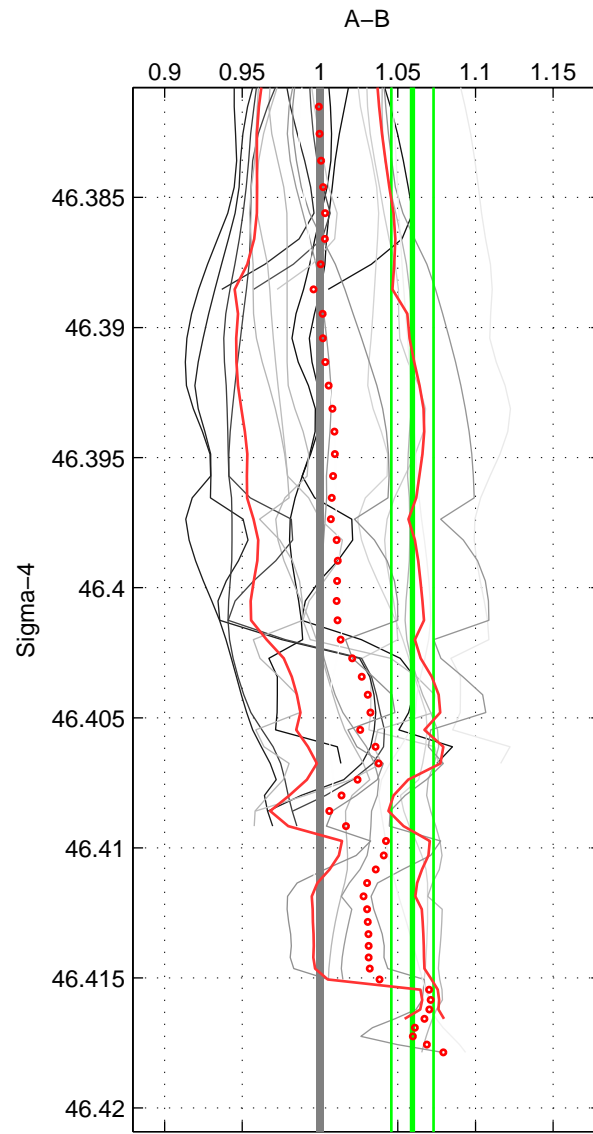

Cruise A (red). Date: Jul 1987 Cruisename: 2-06AQ19870704
 Cruise B (blue). Date: Sep 1993 Cruisename: 3-06AQ19930806

*** "Favourite" values are means of spaces 1 2.

| | Offset | O.StDev | Ratio | R.Stdev | Rating |
|--------|--------|---------|-------|---------|--------|
| SIGMA: | 0.637 | 0.145 | 1.059 | 0.014 | 4 |
| THETA: | 0.113 | 0.472 | 1.012 | 0.044 | 4 |
| DEPTH: | 0.484 | 0.293 | 1.045 | 0.027 | 3 |
| FAV.: | 0.375 | 0.308 | 1.036 | 0.029 | 4 |

Profiles of A: 5
 Profiles of B: 5
 Diff profs : 22
 WMoffset (A-B): 0.63717
 WMoffset stdev: 0.14511
 WMratio (A/B): 1.0594
 WMratio stdev: 0.013559

Quality (1-5): 4

Profiles of A: 5
 Profiles of B: 5
 Diff profs : 22
 WMoffset (A-B): 0.11308
 WMoffset stdev: 0.47166
 WMratio (A/B): 1.0117
 WMratio stdev: 0.043629

Quality (1-5): 4

Profiles of A: 5
 Profiles of B: 5
 Diff profs : 22
 WMoffset (A-B): 0.48397
 WMoffset stdev: 0.29263
 WMratio (A/B): 1.0453
 WMratio stdev: 0.027132

Quality (1-5): 3