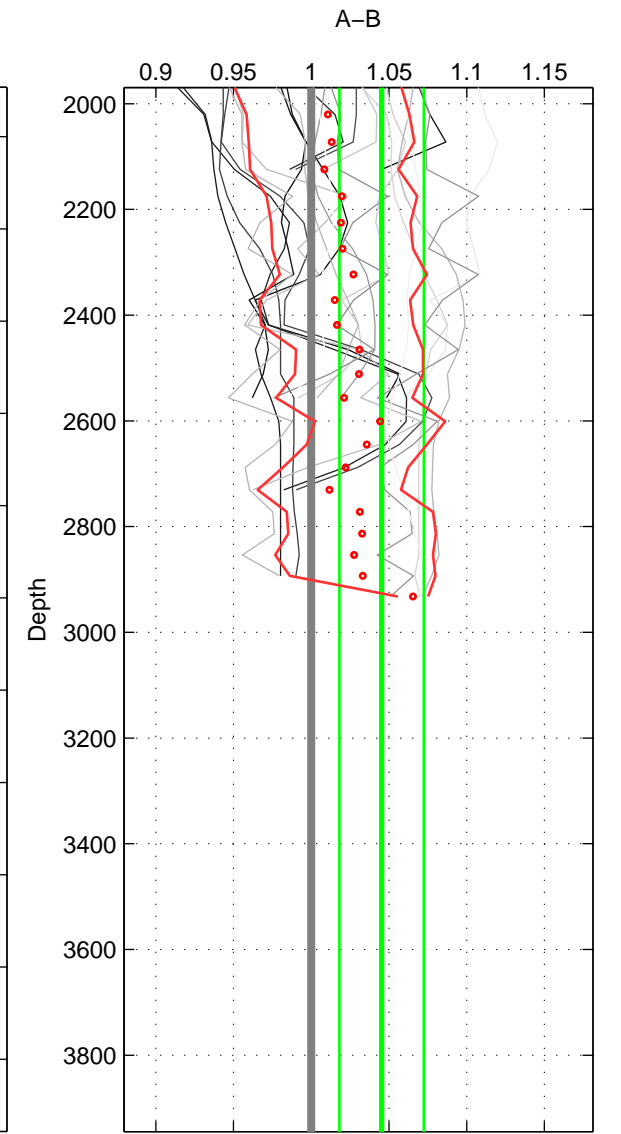

Cruise A (red). Date: Jul 1987 Cruisename: 2-06AQ19870704
 Cruise B (blue). Date: Sep 1993 Cruisename: 3-06AQ19930806

*** "Favourite" values are means of spaces 1 2.

| | Offset | O.StDev | Ratio | R.Stdev | Rating |
|--------|--------|---------|-------|---------|--------|
| SIGMA: | 0.637 | 0.145 | 1.059 | 0.014 | 4 |
| THETA: | 0.113 | 0.472 | 1.012 | 0.044 | 4 |
| DEPTH: | 0.484 | 0.293 | 1.045 | 0.027 | 3 |
| FAV.: | 0.375 | 0.308 | 1.036 | 0.029 | 4 |

Profiles of A: 5
 Profiles of B: 5
 Diff profs : 22
 WMoffset (A-B): 0.63717
 WMoffset stdev: 0.14511
 WMratio (A/B): 1.0594
 WMratio stdev: 0.013559

Quality (1-5): 4

Profiles of A: 5
 Profiles of B: 5
 Diff profs : 22
 WMoffset (A-B): 0.11308
 WMoffset stdev: 0.47166
 WMratio (A/B): 1.0117
 WMratio stdev: 0.043629

Quality (1-5): 4

Profiles of A: 5
 Profiles of B: 5
 Diff profs : 22
 WMoffset (A-B): 0.48397
 WMoffset stdev: 0.29263
 WMratio (A/B): 1.0453
 WMratio stdev: 0.027132

Quality (1-5): 3