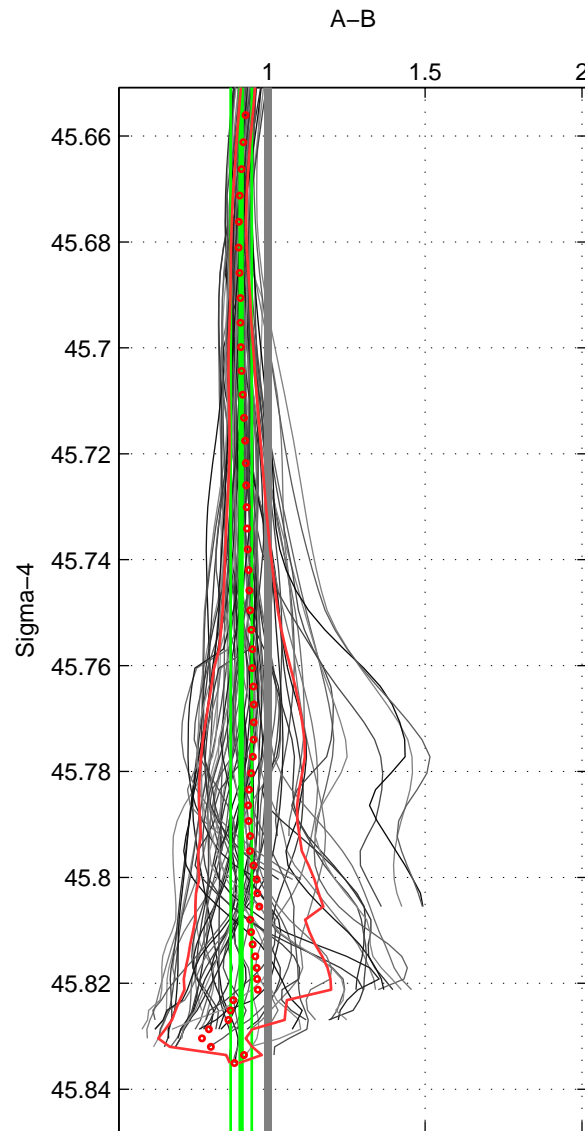

Cruise A (red). Date: Jun 2004 Cruisename: 275-35TH20040604

Cruise B (blue). Date: Jul 1990 Cruisename: 295-64TR19900701

*** "Favourite" values are means of spaces 1 2 3.

	Offset	O.StDev	Ratio	R.Stdev	Rating
SIGMA:	-1.121	0.431	0.915	0.033	4
THETA:	-1.325	0.593	0.933	0.036	4
DEPTH:	-1.323	1.296	0.908	0.095	4
FAV. :	-1.256	0.773	0.919	0.055	4

Profiles of A: 21
 Profiles of B: 12
 Diff profs : 76
 WMoffset (A-B): -1.1212
 WMoffset stdev: 0.43051
 WMratio (A/B): 0.91464
 WMratio stdev: 0.033406

Quality (1-5): 4

Profiles of A: 21
 Profiles of B: 12
 Diff profs : 76
 WMoffset (A-B): -1.3251
 WMoffset stdev: 0.59324
 WMratio (A/B): 0.9332
 WMratio stdev: 0.035955

Quality (1-5): 4

Profiles of A: 21
 Profiles of B: 12
 Diff profs : 76
 WMoffset (A-B): -1.3229
 WMoffset stdev: 1.2964
 WMratio (A/B): 0.90826
 WMratio stdev: 0.094725

Quality (1-5): 4