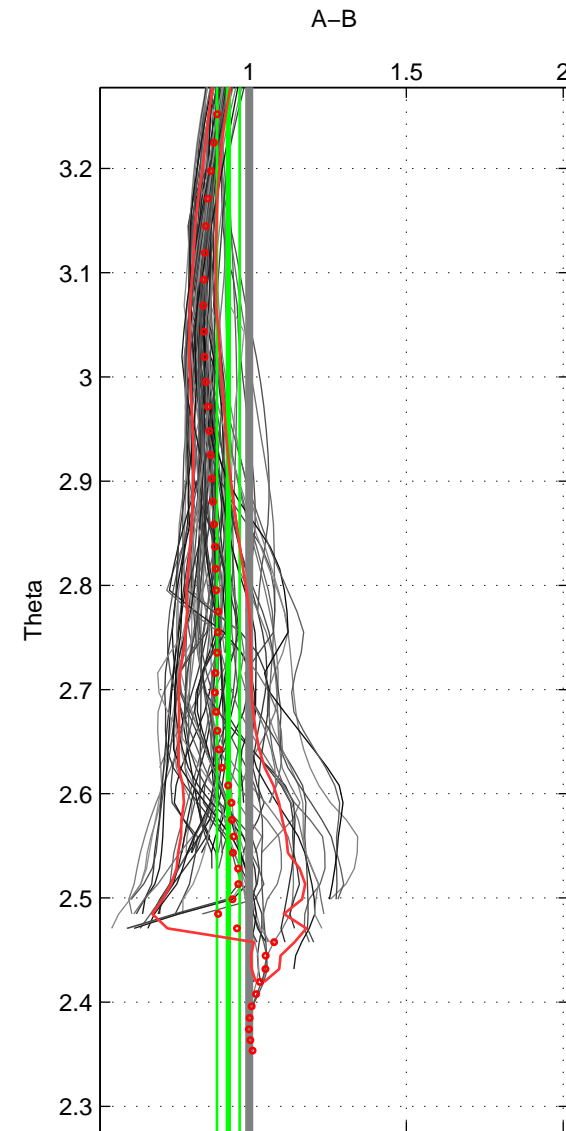

Cruise A (red). Date: Jun 2004 Cruisename: 275-35TH20040604

Cruise B (blue). Date: Jul 1990 Cruisename: 295-64TR19900701

*** "Favourite" values are means of spaces 1 2 3.

	Offset	O.StDev	Ratio	R.Stdev	Rating
SIGMA:	-1.121	0.431	0.915	0.033	4
THETA:	-1.325	0.593	0.933	0.036	4
DEPTH:	-1.323	1.296	0.908	0.095	4
FAV. :	-1.256	0.773	0.919	0.055	4

Profiles of A: 21
 Profiles of B: 12
 Diff profs : 76
 WMoffset (A-B): -1.1212
 WMoffset stdev: 0.43051
 WMratio (A/B): 0.91464
 WMratio stdev: 0.033406

Quality (1-5): 4

Profiles of A: 21
 Profiles of B: 12
 Diff profs : 76
 WMoffset (A-B): -1.3251
 WMoffset stdev: 0.59324
 WMratio (A/B): 0.9332
 WMratio stdev: 0.035955

Quality (1-5): 4

Profiles of A: 21
 Profiles of B: 12
 Diff profs : 76
 WMoffset (A-B): -1.3229
 WMoffset stdev: 1.2964
 WMratio (A/B): 0.90826
 WMratio stdev: 0.094725

Quality (1-5): 4