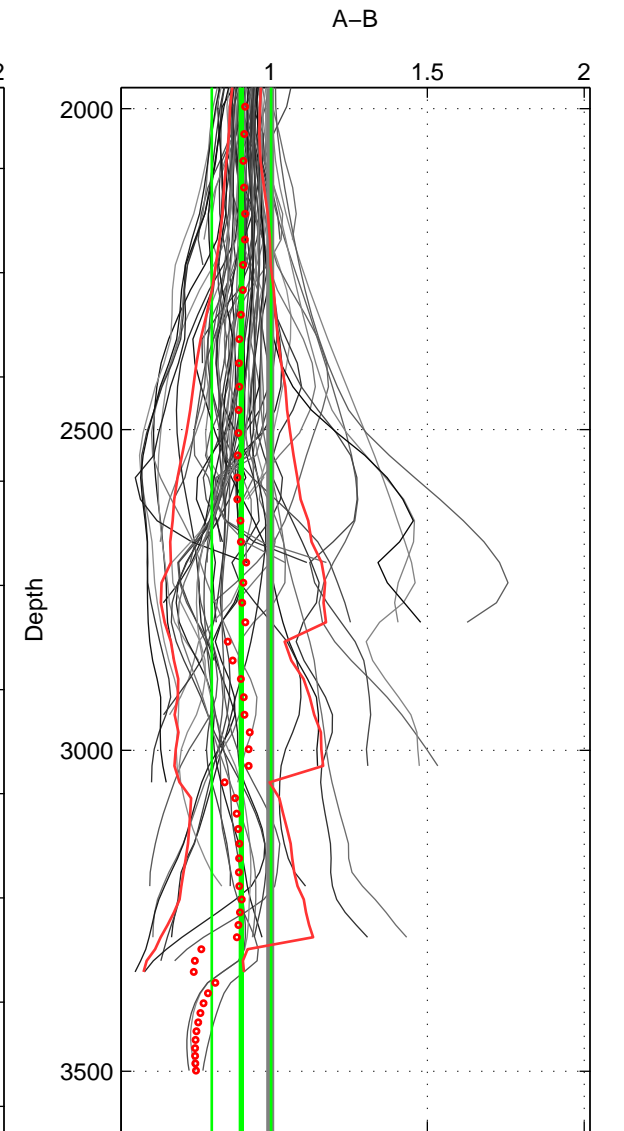

Cruise A (red). Date: Jun 2004 Cruisename: 275-35TH20040604

Cruise B (blue). Date: Jul 1990 Cruisename: 295-64TR19900701

*** "Favourite" values are means of spaces 1 2 3.

	Offset	O.StDev	Ratio	R.Stdev	Rating
SIGMA:	-1.121	0.431	0.915	0.033	4
THETA:	-1.325	0.593	0.933	0.036	4
DEPTH:	-1.323	1.296	0.908	0.095	4
FAV. :	-1.256	0.773	0.919	0.055	4

Profiles of A: 21
 Profiles of B: 12
 Diff profs : 76
 WMoffset (A-B): -1.1212
 WMoffset stdev: 0.43051
 WMratio (A/B): 0.91464
 WMratio stdev: 0.033406

Quality (1-5): 4

Profiles of A: 21
 Profiles of B: 12
 Diff profs : 76
 WMoffset (A-B): -1.3251
 WMoffset stdev: 0.59324
 WMratio (A/B): 0.9332
 WMratio stdev: 0.035955

Quality (1-5): 4

Profiles of A: 21
 Profiles of B: 12
 Diff profs : 76
 WMoffset (A-B): -1.3229
 WMoffset stdev: 1.2964
 WMratio (A/B): 0.90826
 WMratio stdev: 0.094725

Quality (1-5): 4