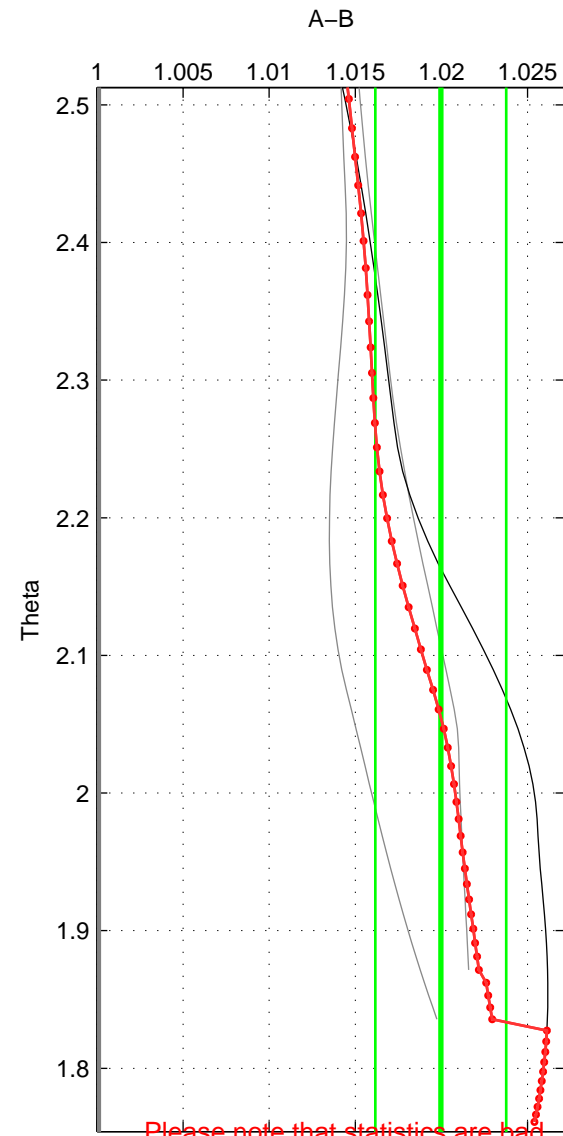

Cruise A (red). Date: Jun 1997 Cruisename: 681-49UP19970530

Cruise B (blue). Date: Oct 1999 Cruisename: 688-49UP19990917

*** "Favourite" values are means of spaces 1 2 3.

	Offset	O.StDev	Ratio	R.Stdev	Rating
SIGMA:	2.738	0.252	1.018	0.002	1
THETA:	3.078	0.641	1.020	0.004	1
DEPTH:	3.058	0.450	1.020	0.003	1
FAV.:	2.958	0.448	1.019	0.003	1

Please note that statistics are bad.

Profiles of A: 3
 Profiles of B: 3
 Diff profs : 3
 WMoffset (A-B): 2.7382
 WMoffset stdev: 0.2517
 WMratio (A/B): 1.0179
 WMratio stdev: 0.0016755

Quality (1-5): 1

Please note that statistics are bad.

Profiles of A: 3
 Profiles of B: 5
 Diff profs : 3
 WMoffset (A-B): 3.0781
 WMoffset stdev: 0.64119
 WMratio (A/B): 1.02
 WMratio stdev: 0.003804

Quality (1-5): 1

Please note that statistics are bad.

Profiles of A: 3
 Profiles of B: 5
 Diff profs : 3
 WMoffset (A-B): 3.0583
 WMoffset stdev: 0.45038
 WMratio (A/B): 1.0196
 WMratio stdev: 0.0027032