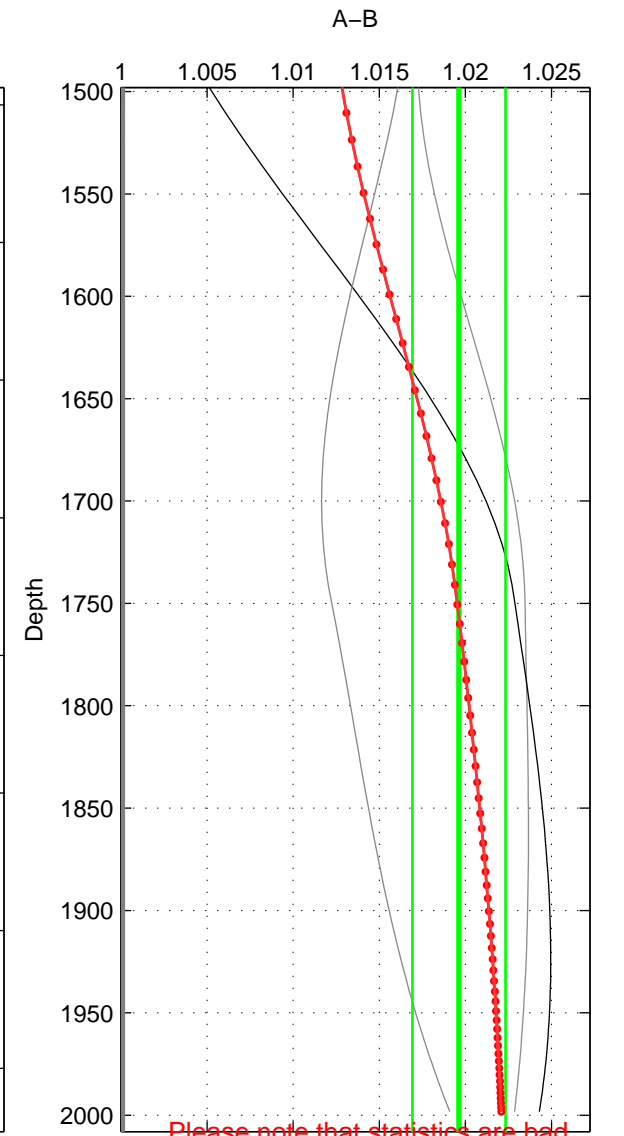

Cruise A (red). Date: Jun 1997 Cruisename: 681-49UP19970530

Cruise B (blue). Date: Oct 1999 Cruisename: 688-49UP19990917

*** "Favourite" values are means of spaces 1 2 3.

	Offset	O.StDev	Ratio	R.Stdev	Rating
SIGMA:	2.738	0.252	1.018	0.002	1
THETA:	3.078	0.641	1.020	0.004	1
DEPTH:	3.058	0.450	1.020	0.003	1
FAV.:	2.958	0.448	1.019	0.003	1

Please note that statistics are bad.

Profiles of A: 3
 Profiles of B: 3
 Diff profs : 3
 WMoffset (A-B): 2.7382
 WMoffset stdev: 0.2517
 WMratio (A/B): 1.0179
 WMratio stdev: 0.0016755

Quality (1-5): 1

Please note that statistics are bad.

Profiles of A: 3
 Profiles of B: 5
 Diff profs : 3
 WMoffset (A-B): 3.0781
 WMoffset stdev: 0.64119
 WMratio (A/B): 1.02
 WMratio stdev: 0.003804

Quality (1-5): 1

Please note that statistics are bad.

Profiles of A: 3
 Profiles of B: 5
 Diff profs : 3
 WMoffset (A-B): 3.0583
 WMoffset stdev: 0.45038
 WMratio (A/B): 1.0196
 WMratio stdev: 0.0027032