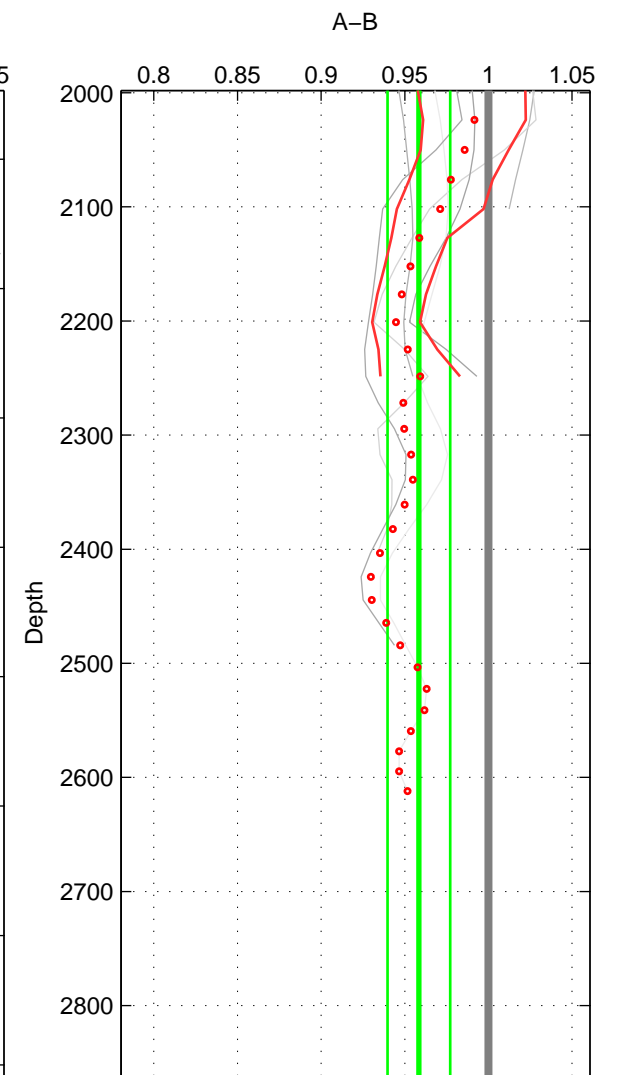

Cruise A (red). Date: Jul 1990 Cruisename: 295-64TR19900701

Cruise B (blue). Date: Sep 2008 Cruisename: 317-74DI20080820

*** "Favourite" values are those of space 3.

	Offset	O.StDev	Ratio	R.Stdev	Rating
SIGMA:	-0.072	0.163	0.995	0.013	1
THETA:	-0.293	0.477	0.977	0.039	1
DEPTH:	-0.531	0.254	0.958	0.019	2
FAV. :	-0.531	0.254	0.958	0.019	2

Please note that statistics are bad.

Profiles of A: 3
 Profiles of B: 3
 Diff profs : 6
 WMoffset (A-B): -0.071548
 WMoffset stdev: 0.16297
 WMratio (A/B): 0.99485
 WMratio stdev: 0.012521

Quality (1-5): 1

Please note that statistics are bad.

Profiles of A: 3
 Profiles of B: 3
 Diff profs : 6
 WMoffset (A-B): -0.29251
 WMoffset stdev: 0.47675
 WMratio (A/B): 0.97676
 WMratio stdev: 0.038526

Quality (1-5): 1

Profiles of A: 3
 Profiles of B: 3
 Diff profs : 6
 WMoffset (A-B): -0.53092
 WMoffset stdev: 0.25357
 WMratio (A/B): 0.95838
 WMratio stdev: 0.018706

Quality (1-5): 2