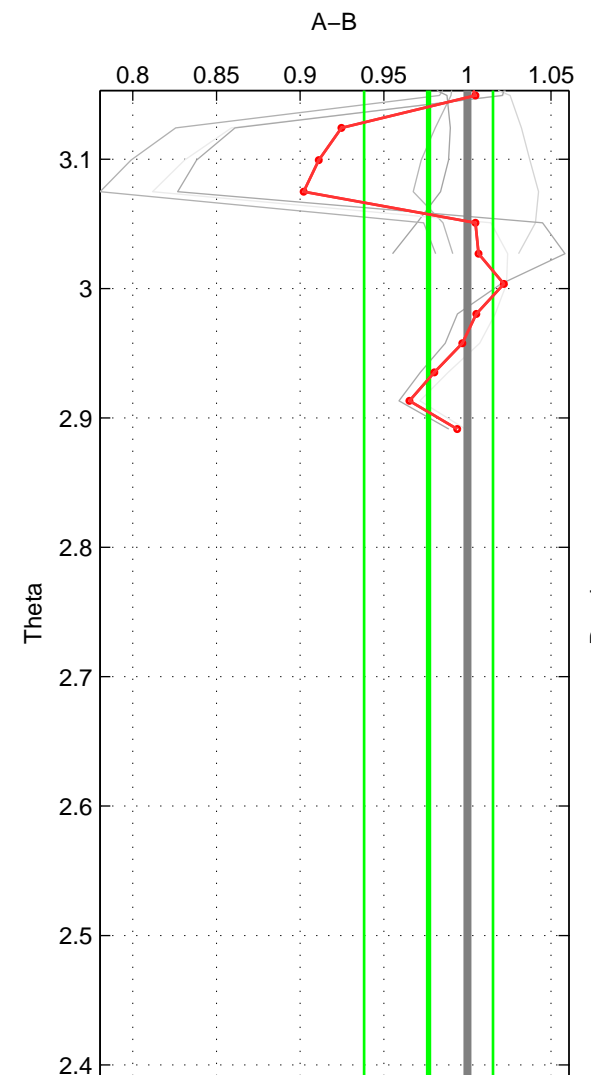

Cruise A (red). Date: Jul 1990 Cruisename: 295-64TR19900701

Cruise B (blue). Date: Sep 2008 Cruisename: 317-74DI20080820

*** "Favourite" values are those of space 3.

	Offset	O.StDev	Ratio	R.Stdev	Rating
SIGMA:	-0.072	0.163	0.995	0.013	1
THETA:	-0.293	0.477	0.977	0.039	1
DEPTH:	-0.531	0.254	0.958	0.019	2
FAV. :	-0.531	0.254	0.958	0.019	2

Please note that statistics are bad.

Profiles of A: 3
 Profiles of B: 3
 Diff profs : 6
 WMoffset (A-B): -0.071548
 WMoffset stdev: 0.16297
 WMratio (A/B): 0.99485
 WMratio stdev: 0.012521

Quality (1-5): 1

Please note that statistics are bad.

Profiles of A: 3
 Profiles of B: 3
 Diff profs : 6
 WMoffset (A-B): -0.29251
 WMoffset stdev: 0.47675
 WMratio (A/B): 0.97676
 WMratio stdev: 0.038526

Quality (1-5): 1

Profiles of A: 3
 Profiles of B: 3
 Diff profs : 6
 WMoffset (A-B): -0.53092
 WMoffset stdev: 0.25357
 WMratio (A/B): 0.95838
 WMratio stdev: 0.018706

Quality (1-5): 2