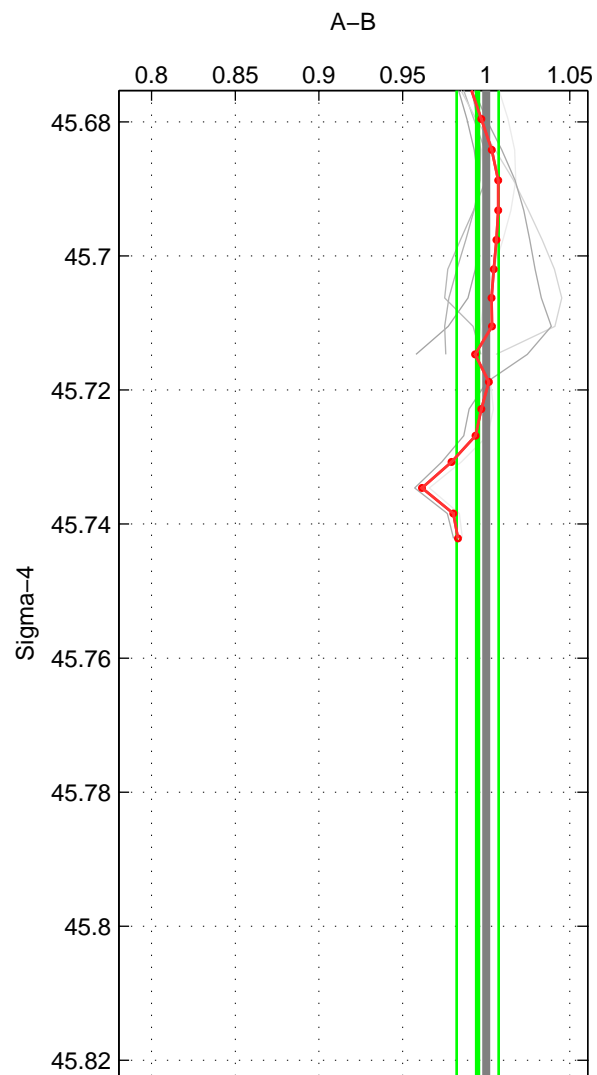

Cruise A (red). Date: Jul 1990 Cruisename: 295-64TR19900701

Cruise B (blue). Date: Sep 2008 Cruisename: 317-74DI20080820

*** "Favourite" values are those of space 3.

	Offset	O.StDev	Ratio	R.Stdev	Rating
SIGMA:	-0.072	0.163	0.995	0.013	1
THETA:	-0.293	0.477	0.977	0.039	1
DEPTH:	-0.531	0.254	0.958	0.019	2
FAV. :	-0.531	0.254	0.958	0.019	2

Please note that statistics are bad.

Profiles of A: 3
 Profiles of B: 3
 Diff profs : 6
 WMoffset (A-B): -0.071548
 WMoffset stdev: 0.16297
 WMratio (A/B): 0.99485
 WMratio stdev: 0.012521

Quality (1-5): 1

Please note that statistics are bad.

Profiles of A: 3
 Profiles of B: 3
 Diff profs : 6
 WMoffset (A-B): -0.29251
 WMoffset stdev: 0.47675
 WMratio (A/B): 0.97676
 WMratio stdev: 0.038526

Quality (1-5): 1

Profiles of A: 3
 Profiles of B: 3
 Diff profs : 6
 WMoffset (A-B): -0.53092
 WMoffset stdev: 0.25357
 WMratio (A/B): 0.95838
 WMratio stdev: 0.018706

Quality (1-5): 2