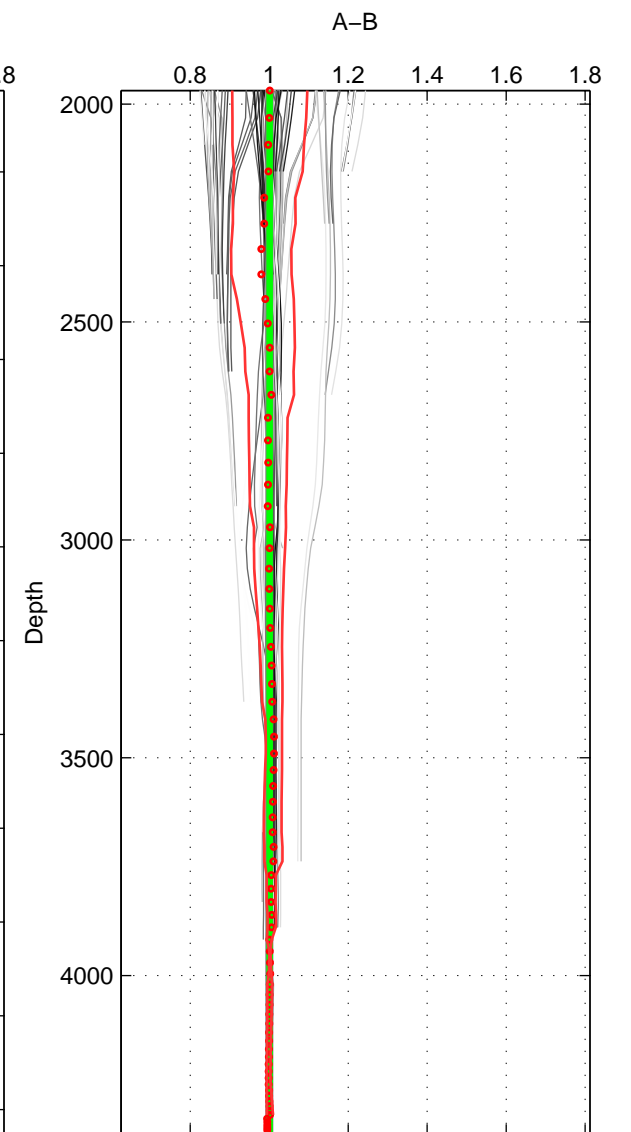

Cruise A (red). Date: Aug 2007 Cruisename: 6-06AQ20070728

Cruise B (blue). Date: Sep 1991 Cruisename: 106-77DN19910726

\*\*\* "Favourite" values are means of spaces 1 2 3.

	Offset	O.StDev	Ratio	R.Stdev	Rating
SIGMA:	0.081	0.193	1.008	0.018	5
THETA:	0.088	0.292	1.008	0.027	5
DEPTH:	0.011	0.050	1.001	0.005	5
FAV.:	0.060	0.178	1.006	0.017	5

Profiles of A: 23  
 Profiles of B: 14  
 Diff profs : 97  
 WMoffset (A-B): 0.081437  
 WMoffset stdev: 0.19325  
 WMratio (A/B): 1.0077  
 WMratio stdev: 0.01784

Quality (1-5): 5

Profiles of A: 23  
 Profiles of B: 14  
 Diff profs : 93  
 WMoffset (A-B): 0.088043  
 WMoffset stdev: 0.29167  
 WMratio (A/B): 1.0084  
 WMratio stdev: 0.027071

Quality (1-5): 5

Profiles of A: 23  
 Profiles of B: 14  
 Diff profs : 97  
 WMoffset (A-B): 0.010649  
 WMoffset stdev: 0.05041  
 WMratio (A/B): 1.001  
 WMratio stdev: 0.0046019

Quality (1-5): 5