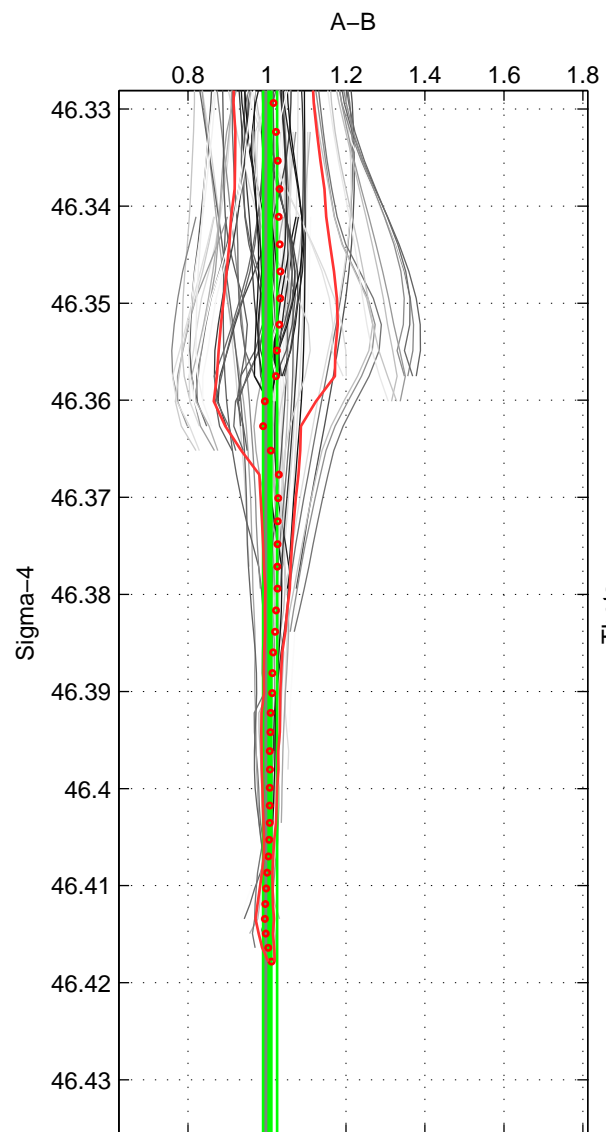

Cruise A (red). Date: Aug 2007 Cruisename: 6-06AQ20070728

Cruise B (blue). Date: Sep 1991 Cruisename: 106-77DN19910726

\*\*\* "Favourite" values are means of spaces 1 2 3.

	Offset	O.StDev	Ratio	R.Stdev	Rating
SIGMA:	0.081	0.193	1.008	0.018	5
THETA:	0.088	0.292	1.008	0.027	5
DEPTH:	0.011	0.050	1.001	0.005	5
FAV.:	0.060	0.178	1.006	0.017	5

Profiles of A: 23  
 Profiles of B: 14  
 Diff profs : 97  
 WMoffset (A-B): 0.081437  
 WMoffset stdev: 0.19325  
 WMratio (A/B): 1.0077  
 WMratio stdev: 0.01784

Quality (1-5): 5

Profiles of A: 23  
 Profiles of B: 14  
 Diff profs : 93  
 WMoffset (A-B): 0.088043  
 WMoffset stdev: 0.29167  
 WMratio (A/B): 1.0084  
 WMratio stdev: 0.027071

Quality (1-5): 5

Profiles of A: 23  
 Profiles of B: 14  
 Diff profs : 97  
 WMoffset (A-B): 0.010649  
 WMoffset stdev: 0.05041  
 WMratio (A/B): 1.001  
 WMratio stdev: 0.0046019

Quality (1-5): 5