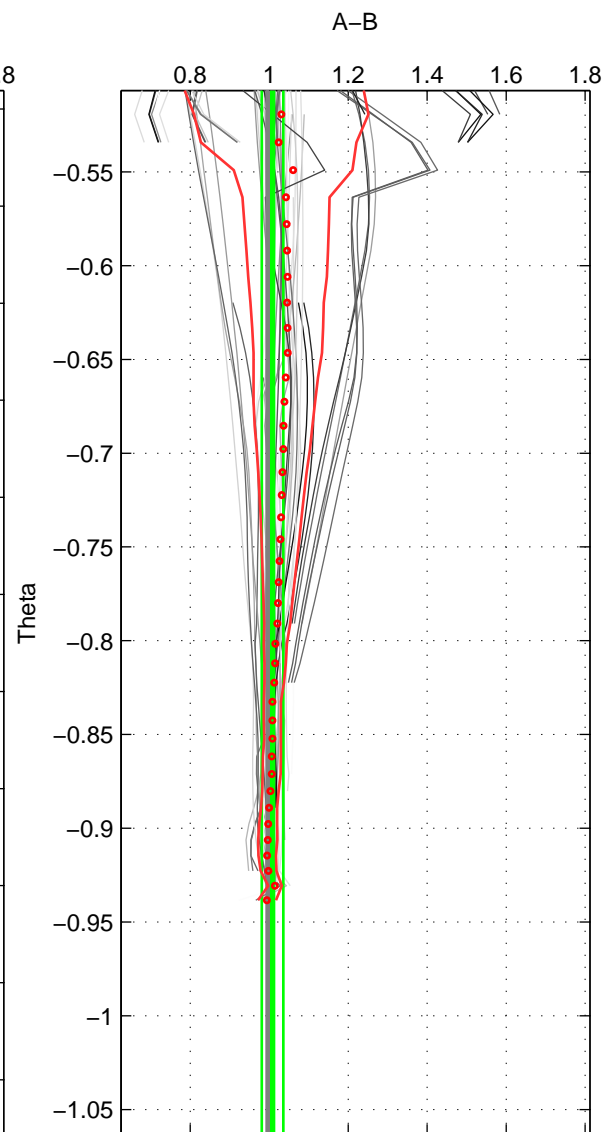

Cruise A (red). Date: Aug 2007 Cruisename: 6-06AQ20070728

Cruise B (blue). Date: Sep 1991 Cruisename: 106-77DN19910726

\*\*\* "Favourite" values are means of spaces 1 2 3.

	Offset	O.StDev	Ratio	R.Stdev	Rating
SIGMA:	0.081	0.193	1.008	0.018	5
THETA:	0.088	0.292	1.008	0.027	5
DEPTH:	0.011	0.050	1.001	0.005	5
FAV.:	0.060	0.178	1.006	0.017	5

Profiles of A: 23  
 Profiles of B: 14  
 Diff profs : 97  
 WMoffset (A-B): 0.081437  
 WMoffset stdev: 0.19325  
 WMratio (A/B): 1.0077  
 WMratio stdev: 0.01784

Quality (1-5): 5

Profiles of A: 23  
 Profiles of B: 14  
 Diff profs : 93  
 WMoffset (A-B): 0.088043  
 WMoffset stdev: 0.29167  
 WMratio (A/B): 1.0084  
 WMratio stdev: 0.027071

Quality (1-5): 5

Profiles of A: 23  
 Profiles of B: 14  
 Diff profs : 97  
 WMoffset (A-B): 0.010649  
 WMoffset stdev: 0.05041  
 WMratio (A/B): 1.001  
 WMratio stdev: 0.0046019

Quality (1-5): 5