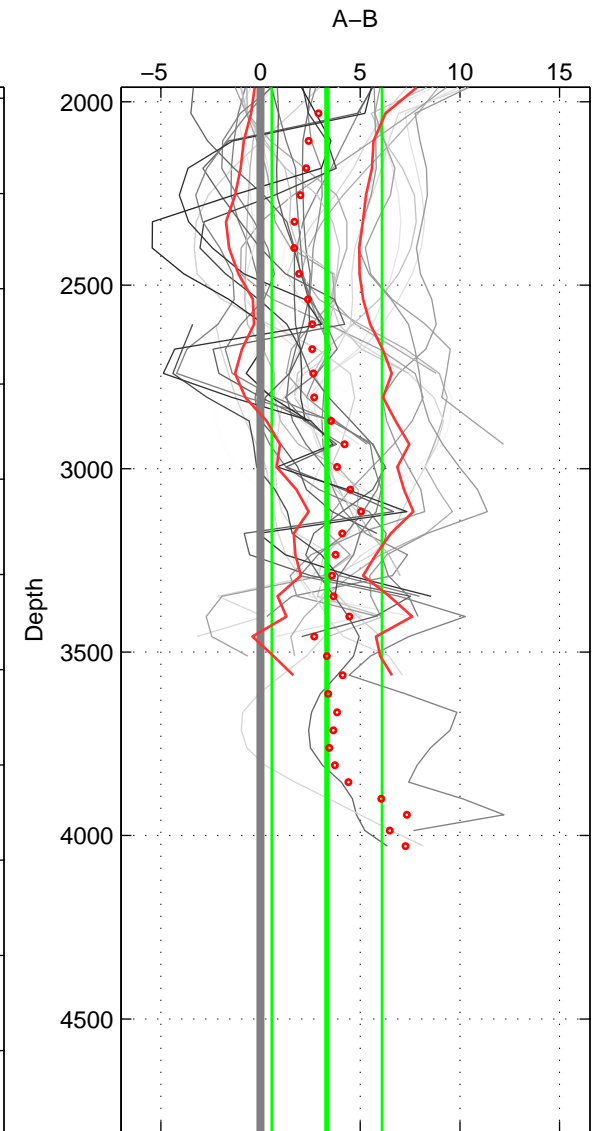

Cruise A (red). Date: Jun 2006 Cruisename: 197-18HU20060524

Cruise B (blue). Date: Jul 1981 Cruisename: 220-316N19810401

\*\*\* "Favourite" values are means of spaces 1 2.

	Offset	O.StDev	Ratio	R.Stdev	Rating
SIGMA:	3.240	2.489	1.002	0.001	5
THETA:	3.227	2.641	1.001	0.001	5
DEPTH:	3.331	2.765	1.002	0.001	4
FAV.:	3.233	2.565	1.001	0.001	5

Profiles of A: 14  
 Profiles of B: 9  
 Diff profs : 36  
 WMoffset (A-B): 3.2397  
 WMoffset stdev: 2.4894  
 WMratio (A/B): 1.0015  
 WMratio stdev: 0.0011547

Quality (1-5): 5

Profiles of A: 14  
 Profiles of B: 9  
 Diff profs : 36  
 WMoffset (A-B): 3.2265  
 WMoffset stdev: 2.6409  
 WMratio (A/B): 1.0015  
 WMratio stdev: 0.0012249

Quality (1-5): 5

Profiles of A: 14  
 Profiles of B: 9  
 Diff profs : 36  
 WMoffset (A-B): 3.331  
 WMoffset stdev: 2.7645  
 WMratio (A/B): 1.0015  
 WMratio stdev: 0.0012827

Quality (1-5): 4