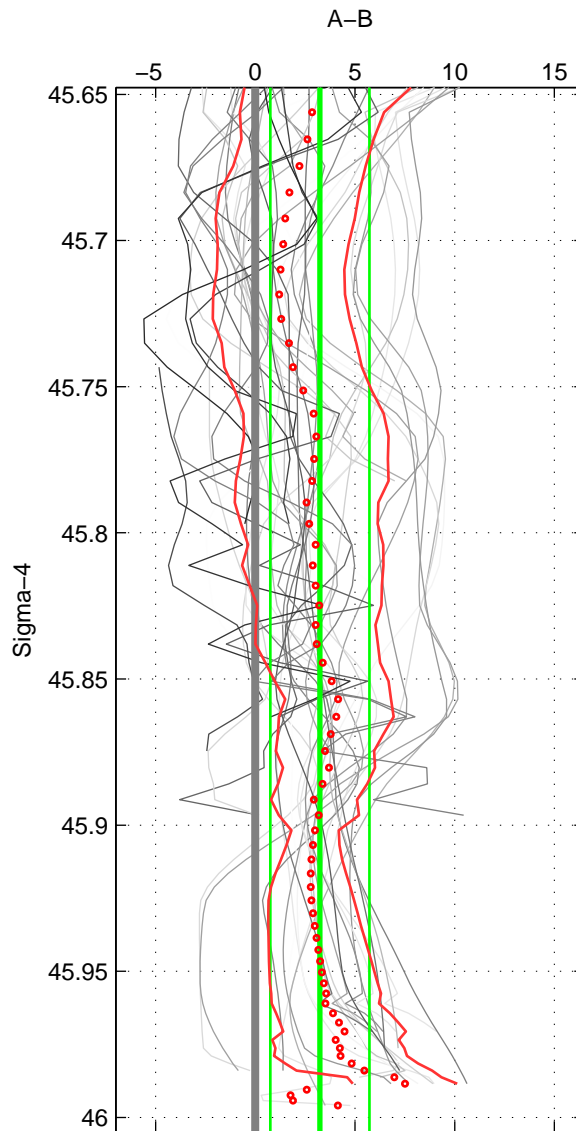

Cruise A (red). Date: Jun 2006 Cruisename: 197-18HU20060524

Cruise B (blue). Date: Jul 1981 Cruisename: 220-316N19810401

\*\*\* "Favourite" values are means of spaces 1 2.

	Offset	O.StDev	Ratio	R.Stdev	Rating
SIGMA:	3.240	2.489	1.002	0.001	5
THETA:	3.227	2.641	1.001	0.001	5
DEPTH:	3.331	2.765	1.002	0.001	4
FAV.:	3.233	2.565	1.001	0.001	5

Profiles of A: 14  
 Profiles of B: 9  
 Diff profs : 36  
 WMoffset (A-B): 3.2397  
 WMoffset stdev: 2.4894  
 WMratio (A/B): 1.0015  
 WMratio stdev: 0.0011547

Quality (1-5): 5

Profiles of A: 14  
 Profiles of B: 9  
 Diff profs : 36  
 WMoffset (A-B): 3.2265  
 WMoffset stdev: 2.6409  
 WMratio (A/B): 1.0015  
 WMratio stdev: 0.0012249

Quality (1-5): 5

Profiles of A: 14  
 Profiles of B: 9  
 Diff profs : 36  
 WMoffset (A-B): 3.331  
 WMoffset stdev: 2.7645  
 WMratio (A/B): 1.0015  
 WMratio stdev: 0.0012827

Quality (1-5): 4