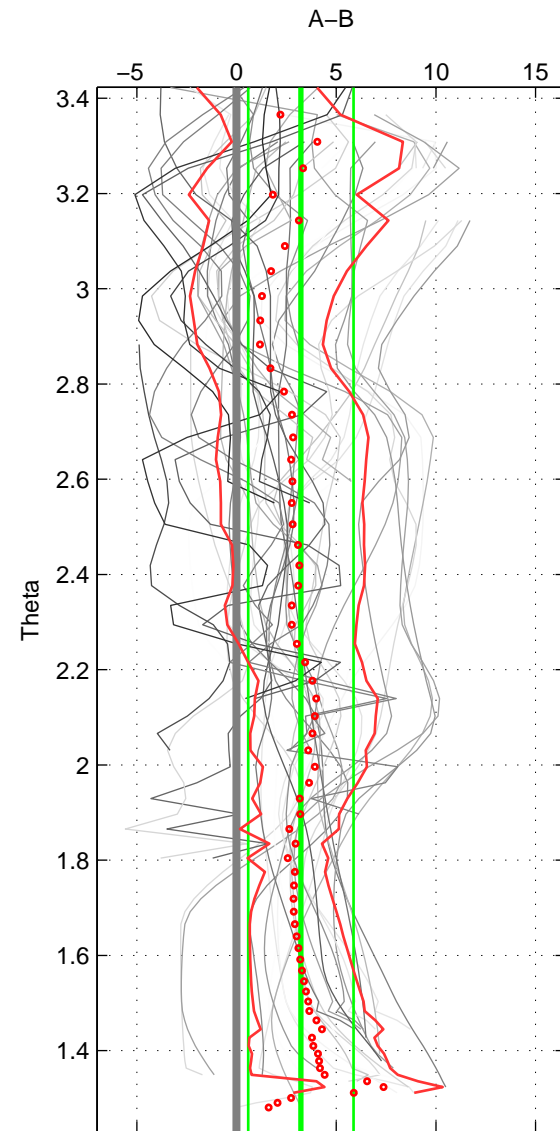

Cruise A (red). Date: Jun 2006 Cruisename: 197-18HU20060524

Cruise B (blue). Date: Jul 1981 Cruisename: 220-316N19810401

\*\*\* "Favourite" values are means of spaces 1 2.

	Offset	O.StDev	Ratio	R.Stdev	Rating
SIGMA:	3.240	2.489	1.002	0.001	5
THETA:	3.227	2.641	1.001	0.001	5
DEPTH:	3.331	2.765	1.002	0.001	4
FAV.:	3.233	2.565	1.001	0.001	5

Profiles of A: 14  
 Profiles of B: 9  
 Diff profs : 36  
 WMoffset (A-B): 3.2397  
 WMoffset stdev: 2.4894  
 WMratio (A/B): 1.0015  
 WMratio stdev: 0.0011547

Quality (1-5): 5

Profiles of A: 14  
 Profiles of B: 9  
 Diff profs : 36  
 WMoffset (A-B): 3.2265  
 WMoffset stdev: 2.6409  
 WMratio (A/B): 1.0015  
 WMratio stdev: 0.0012249

Quality (1-5): 5

Profiles of A: 14  
 Profiles of B: 9  
 Diff profs : 36  
 WMoffset (A-B): 3.331  
 WMoffset stdev: 2.7645  
 WMratio (A/B): 1.0015  
 WMratio stdev: 0.0012827

Quality (1-5): 4