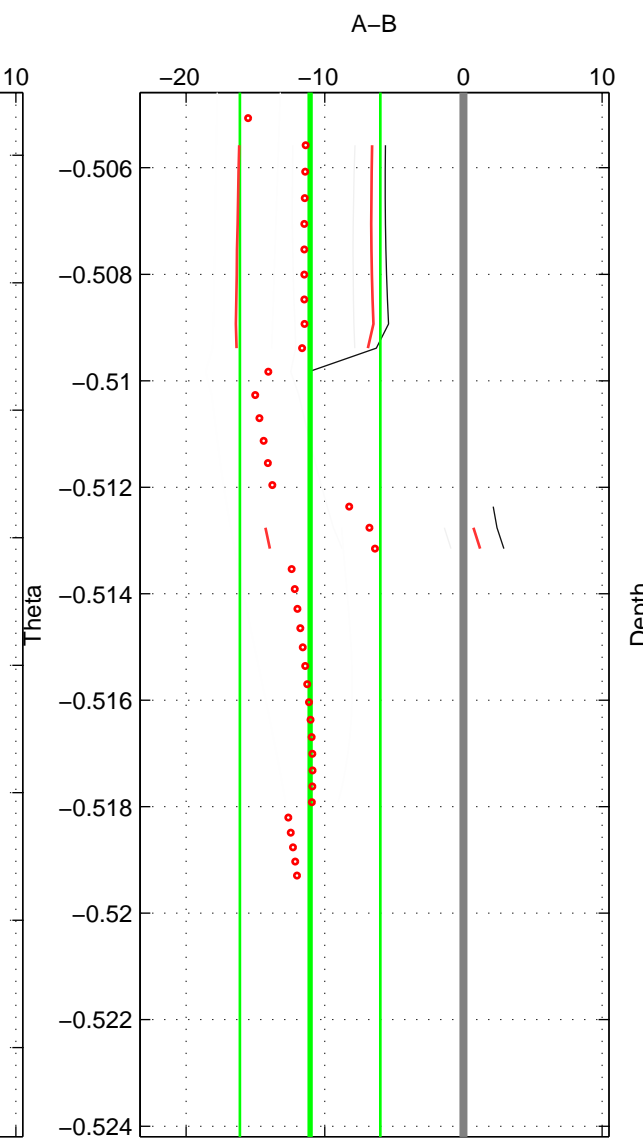

Cruise A (red). Date: Sep 1993 Cruisename: 33-18SN19950803
 Cruise B (blue). Date: Aug 2008 Cruisename: 46-18SN20080717

*** "Favourite" values are those of space 2.

	Offset	O.StDev	Ratio	R.Stdev	Rating
SIGMA:	-9.801	2.047	0.995	0.001	2
THETA:	-11.060	5.062	0.995	0.002	3
DEPTH:	-7.871	0.855	0.996	0.000	2
FAV.:	-11.060	5.062	0.995	0.002	3

Please note that statistics are bad.
 Profiles of A: 2
 Profiles of B: 3
 Diff profs: 2
 WMoffset (A-B): -9.8009
 WMoffset stdev: 2.0467
 WMratio (A/B): 0.99545
 WMratio stdev: 0.00094137

Quality (1-5): 2

Profiles of A: 3
 Profiles of B: 3
 Diff profs: 5
 WMoffset (A-B): -11.0599
 WMoffset stdev: 5.0624
 WMratio (A/B): 0.99488
 WMratio stdev: 0.0023406

Quality (1-5): 3

Please note that statistics are bad.
 Profiles of A: 3
 Profiles of B: 3
 Diff profs: 4
 WMoffset (A-B): -7.8714
 WMoffset stdev: 0.85497
 WMratio (A/B): 0.99635
 WMratio stdev: 0.00040204