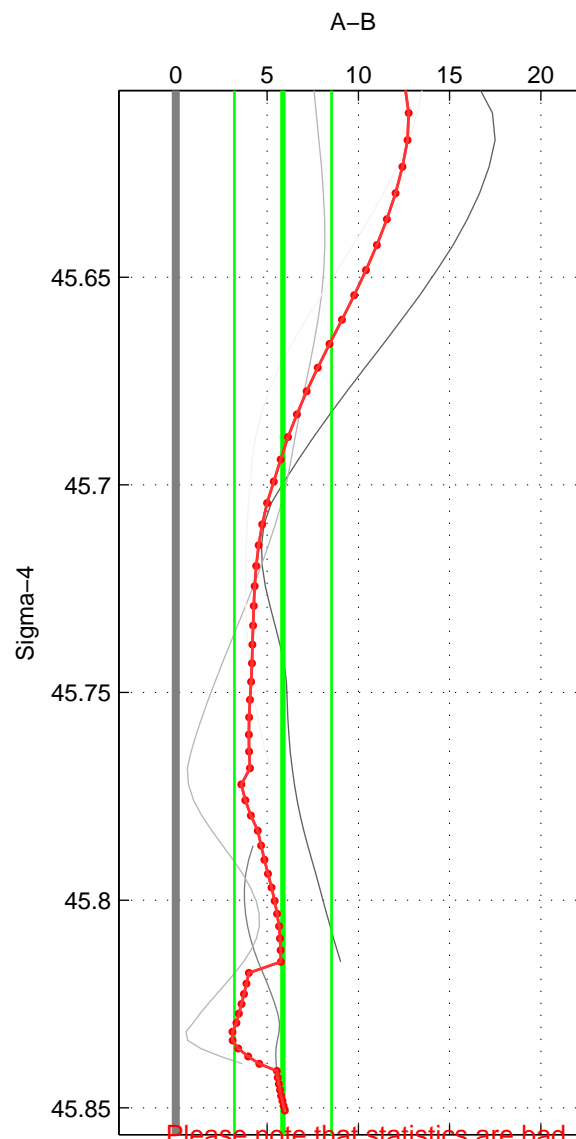

Cruise A (red). Date: Aug 2012 Cruisename: 281-45CE20120105  
 Cruise B (blue). Date: Jul 1990 Cruisename: 295-64TR19900701

\*\*\* "Favourite" values are those of space 2.

	Offset	O.StDev	Ratio	R.Stdev	Rating
SIGMA:	5.869	2.656	1.003	0.001	2
THETA:	1.593	1.500	1.001	0.001	3
DEPTH:	14.165	2.463	1.007	0.001	2
FAV.:	1.593	1.500	1.001	0.001	3

Please note that statistics are bad.  
 Profiles of A: 4  
 Profiles of B: 1  
 Diff profs: 4  
 WMoffset (A-B): 5.8686  
 WMoffset stdev: 2.6563  
 WMratio (A/B): 1.0027  
 WMratio stdev: 0.0012448

Quality (1-5): 2

Profiles of A: 4  
 Profiles of B: 1  
 Diff profs: 4  
 WMoffset (A-B): 1.593  
 WMoffset stdev: 1.5  
 WMratio (A/B): 1.0007  
 WMratio stdev: 0.00069327

Quality (1-5): 3

Please note that statistics are bad.  
 Profiles of A: 4  
 Profiles of B: 1  
 Diff profs: 4  
 WMoffset (A-B): 14.1652  
 WMoffset stdev: 2.4631  
 WMratio (A/B): 1.0065  
 WMratio stdev: 0.0011136