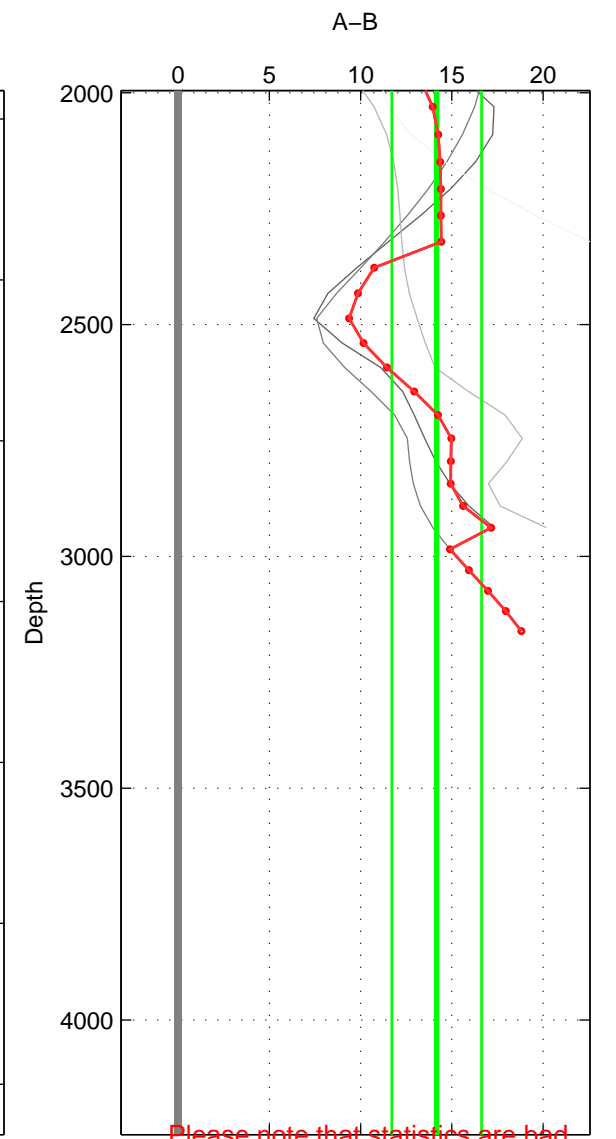

Cruise A (red). Date: Aug 2012 Cruisename: 281-45CE20120105  
 Cruise B (blue). Date: Jul 1990 Cruisename: 295-64TR19900701

\*\*\* "Favourite" values are those of space 2.

	Offset	O.StDev	Ratio	R.Stdev	Rating
SIGMA:	5.869	2.656	1.003	0.001	2
THETA:	1.593	1.500	1.001	0.001	3
DEPTH:	14.165	2.463	1.007	0.001	2
FAV.:	1.593	1.500	1.001	0.001	3

Please note that statistics are bad.  
 Profiles of A: 4  
 Profiles of B: 1  
 Diff profs: 4  
 WMoffset (A-B): 5.8686  
 WMoffset stdev: 2.6563  
 WMratio (A/B): 1.0027  
 WMratio stdev: 0.0012448

Quality (1-5): 2

Profiles of A: 4  
 Profiles of B: 1  
 Diff profs: 4  
 WMoffset (A-B): 1.593  
 WMoffset stdev: 1.5  
 WMratio (A/B): 1.0007  
 WMratio stdev: 0.00069327

Quality (1-5): 3

Please note that statistics are bad.  
 Profiles of A: 4  
 Profiles of B: 1  
 Diff profs: 4  
 WMoffset (A-B): 14.1652  
 WMoffset stdev: 2.4631  
 WMratio (A/B): 1.0065  
 WMratio stdev: 0.0011136