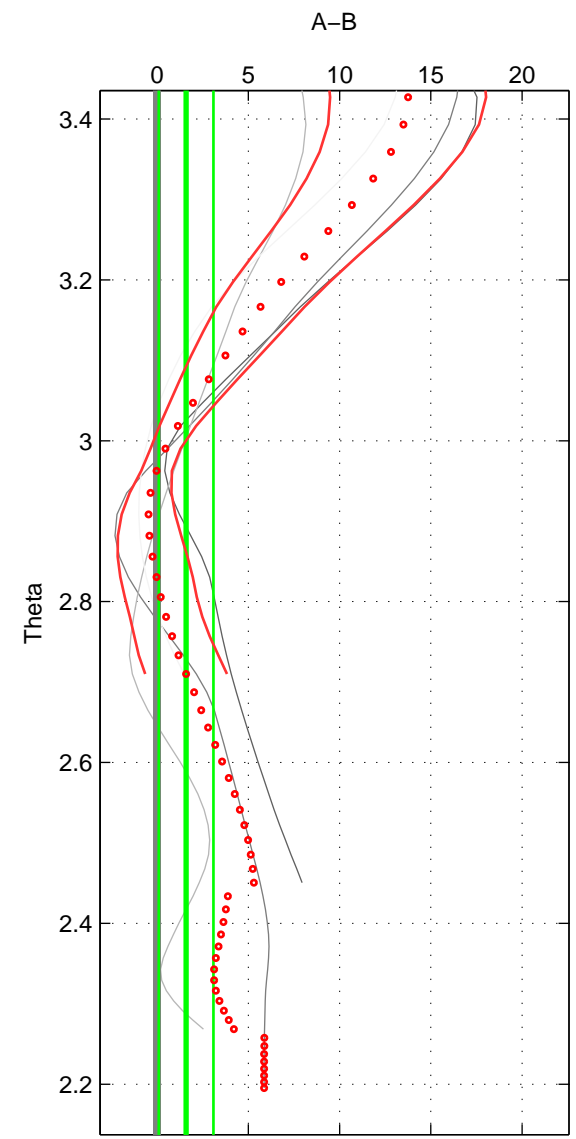

Cruise A (red). Date: Aug 2012 Cruisename: 281-45CE20120105  
 Cruise B (blue). Date: Jul 1990 Cruisename: 295-64TR19900701

\*\*\* "Favourite" values are those of space 2.

	Offset	O.StDev	Ratio	R.Stdev	Rating
SIGMA:	5.869	2.656	1.003	0.001	2
THETA:	1.593	1.500	1.001	0.001	3
DEPTH:	14.165	2.463	1.007	0.001	2
FAV.:	1.593	1.500	1.001	0.001	3

Please note that statistics are bad.  
 Profiles of A: 4  
 Profiles of B: 1  
 Diff profs: 4  
 WMoffset (A-B): 5.8686  
 WMoffset stdev: 2.6563  
 WMratio (A/B): 1.0027  
 WMratio stdev: 0.0012448

Quality (1-5): 2

Profiles of A: 4  
 Profiles of B: 1  
 Diff profs: 4  
 WMoffset (A-B): 1.593  
 WMoffset stdev: 1.5  
 WMratio (A/B): 1.0007  
 WMratio stdev: 0.00069327

Quality (1-5): 3

Please note that statistics are bad.  
 Profiles of A: 4  
 Profiles of B: 1  
 Diff profs: 4  
 WMoffset (A-B): 14.1652  
 WMoffset stdev: 2.4631  
 WMratio (A/B): 1.0065  
 WMratio stdev: 0.0011136