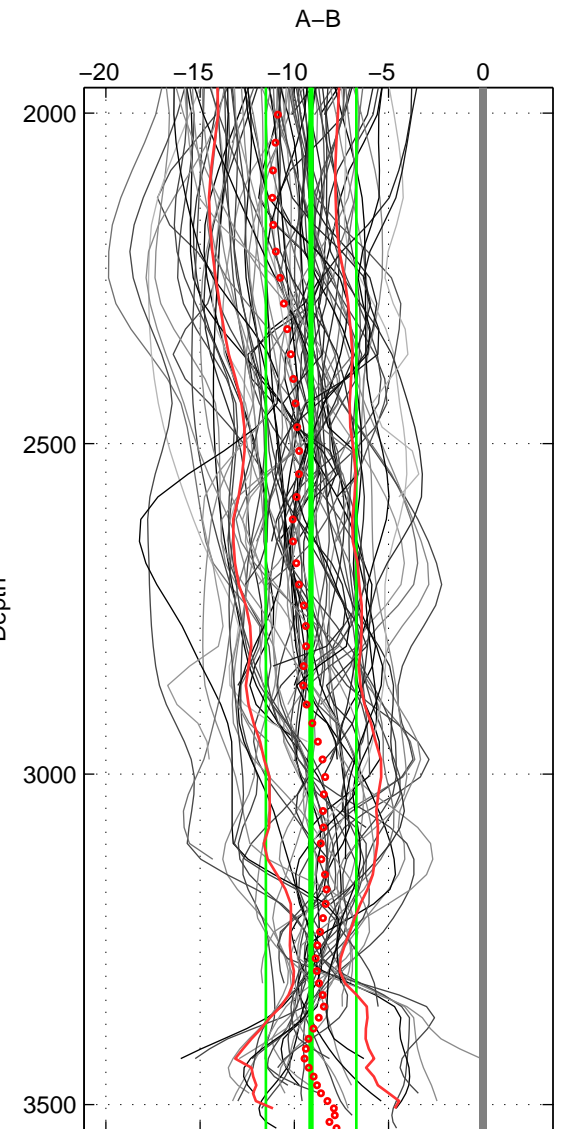

Cruise A (red). Date: May 1996 Cruisename: 187-18HU19960512

Cruise B (blue). Date: Jun 2006 Cruisename: 197-18HU20060524

\*\*\* "Favourite" values are means of spaces 1 2 3.

	Offset	O.StDev	Ratio	R.Stdev	Rating
SIGMA:	-8.954	2.302	0.996	0.001	5
THETA:	-8.733	2.187	0.996	0.001	5
DEPTH:	-9.113	2.400	0.996	0.001	5
FAV. :	-8.933	2.296	0.996	0.001	5

Profiles of A: 16  
 Profiles of B: 17  
 Diff profs : 94  
 WMoffset (A-B): -8.9536  
 WMoffset stdev: 2.3017  
 WMratio (A/B): 0.99586  
 WMratio stdev: 0.0010626

Quality (1-5): 5

Profiles of A: 16  
 Profiles of B: 17  
 Diff profs : 93  
 WMoffset (A-B): -8.7327  
 WMoffset stdev: 2.1869  
 WMratio (A/B): 0.99596  
 WMratio stdev: 0.00101

Quality (1-5): 5

Profiles of A: 16  
 Profiles of B: 17  
 Diff profs : 94  
 WMoffset (A-B): -9.1134  
 WMoffset stdev: 2.4  
 WMratio (A/B): 0.99578  
 WMratio stdev: 0.0011081

Quality (1-5): 5