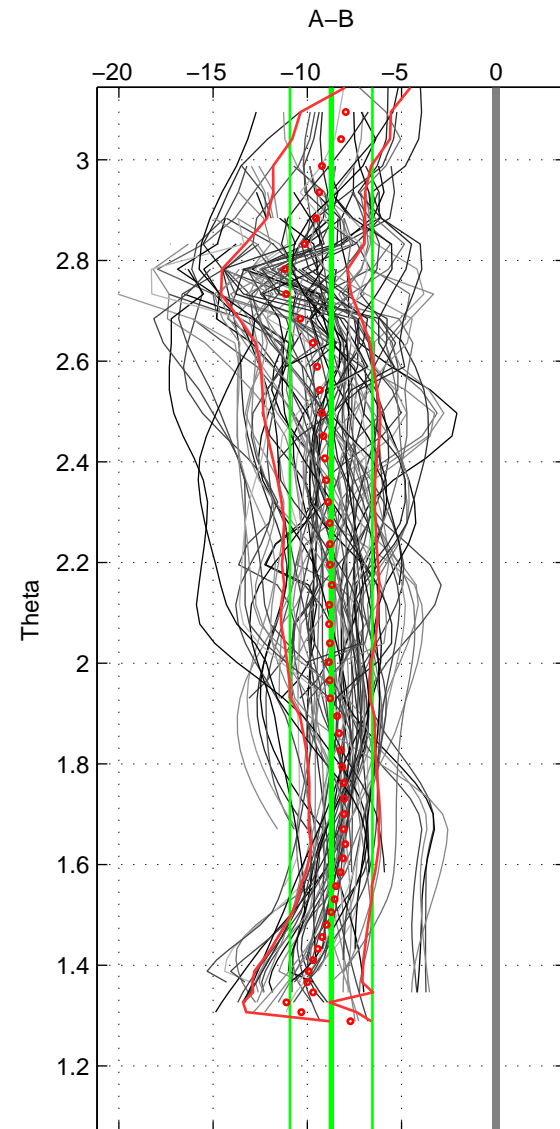

Cruise A (red). Date: May 1996 Cruisename: 187-18HU19960512

Cruise B (blue). Date: Jun 2006 Cruisename: 197-18HU20060524

\*\*\* "Favourite" values are means of spaces 1 2 3.

	Offset	O.StDev	Ratio	R.Stdev	Rating
SIGMA:	-8.954	2.302	0.996	0.001	5
THETA:	-8.733	2.187	0.996	0.001	5
DEPTH:	-9.113	2.400	0.996	0.001	5
FAV. :	-8.933	2.296	0.996	0.001	5

Profiles of A: 16  
 Profiles of B: 17  
 Diff profs : 94  
 WMoffset (A-B): -8.9536  
 WMoffset stdev: 2.3017  
 WMratio (A/B): 0.99586  
 WMratio stdev: 0.0010626

Quality (1-5): 5

Profiles of A: 16  
 Profiles of B: 17  
 Diff profs : 93  
 WMoffset (A-B): -8.7327  
 WMoffset stdev: 2.1869  
 WMratio (A/B): 0.99596  
 WMratio stdev: 0.00101

Quality (1-5): 5

Profiles of A: 16  
 Profiles of B: 17  
 Diff profs : 94  
 WMoffset (A-B): -9.1134  
 WMoffset stdev: 2.4  
 WMratio (A/B): 0.99578  
 WMratio stdev: 0.0011081

Quality (1-5): 5