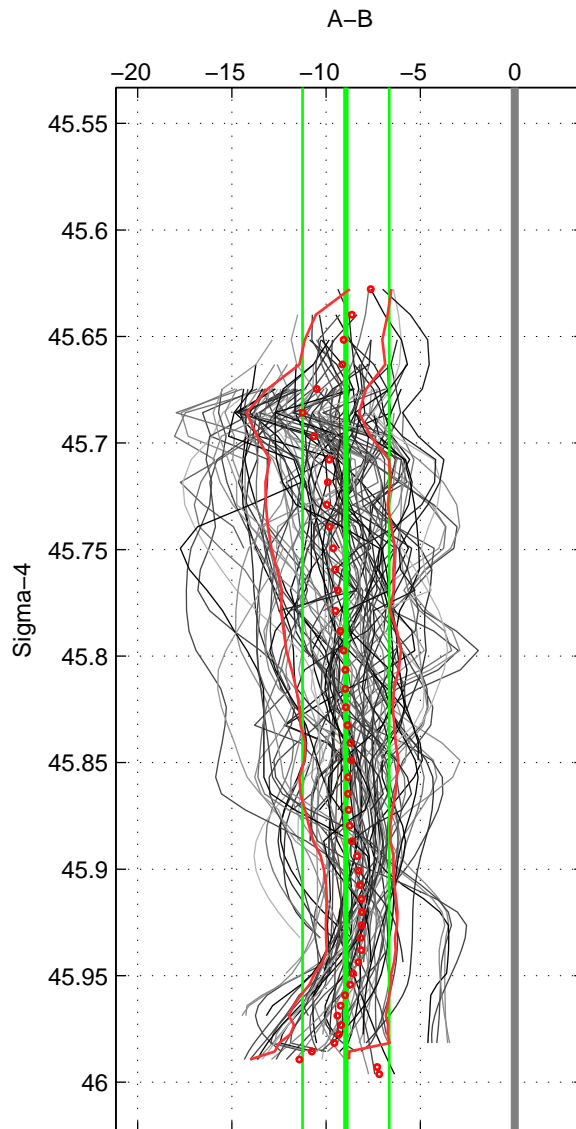

Cruise A (red). Date: May 1996 Cruisename: 187-18HU19960512

Cruise B (blue). Date: Jun 2006 Cruisename: 197-18HU20060524

\*\*\* "Favourite" values are means of spaces 1 2 3.

	Offset	O.StDev	Ratio	R.Stdev	Rating
SIGMA:	-8.954	2.302	0.996	0.001	5
THETA:	-8.733	2.187	0.996	0.001	5
DEPTH:	-9.113	2.400	0.996	0.001	5
FAV. :	-8.933	2.296	0.996	0.001	5

Profiles of A: 16  
 Profiles of B: 17  
 Diff profs : 94  
 WMoffset (A-B): -8.9536  
 WMoffset stdev: 2.3017  
 WMratio (A/B): 0.99586  
 WMratio stdev: 0.0010626

Quality (1-5): 5

Profiles of A: 16  
 Profiles of B: 17  
 Diff profs : 93  
 WMoffset (A-B): -8.7327  
 WMoffset stdev: 2.1869  
 WMratio (A/B): 0.99596  
 WMratio stdev: 0.00101

Quality (1-5): 5

Profiles of A: 16  
 Profiles of B: 17  
 Diff profs : 94  
 WMoffset (A-B): -9.1134  
 WMoffset stdev: 2.4  
 WMratio (A/B): 0.99578  
 WMratio stdev: 0.0011081

Quality (1-5): 5