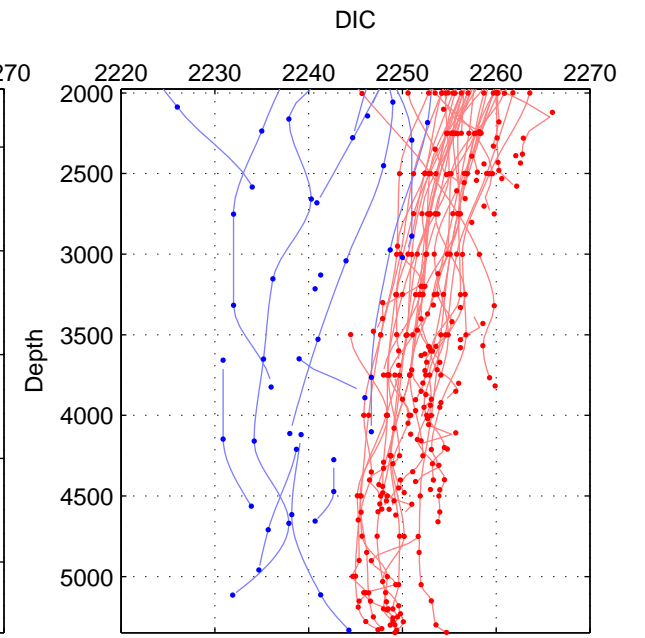

Cruise A (red). Date: Dec 2010 Cruisename: 130-06AQ20101128  
 Cruise B (blue). Date: Dec 1983 Cruisename: 222-316N19831007

\*\*\* "Favourite" values are means of spaces 1 2 3.

	Offset	O.StDev	Ratio	R.Stdev	Rating
SIGMA:	10.893	3.843	1.005	0.002	5
THETA:	10.390	4.146	1.005	0.002	5
DEPTH:	10.180	3.565	1.005	0.002	5
FAV. :	10.488	3.851	1.005	0.002	5

Profiles of A: 36  
 Profiles of B: 10  
 Diff profs : 45  
 WMoffset (A-B): 10.8928  
 WMoffset stdev: 3.8428  
 WMratio (A/B): 1.0049  
 WMratio stdev: 0.0017182

Quality (1-5): 5

Profiles of A: 36  
 Profiles of B: 10  
 Diff profs : 45  
 WMoffset (A-B): 10.3898  
 WMoffset stdev: 4.1461  
 WMratio (A/B): 1.0046  
 WMratio stdev: 0.0018531

Quality (1-5): 5

Profiles of A: 36  
 Profiles of B: 10  
 Diff profs : 43  
 WMoffset (A-B): 10.1799  
 WMoffset stdev: 3.5646  
 WMratio (A/B): 1.0045  
 WMratio stdev: 0.0015938

Quality (1-5): 5