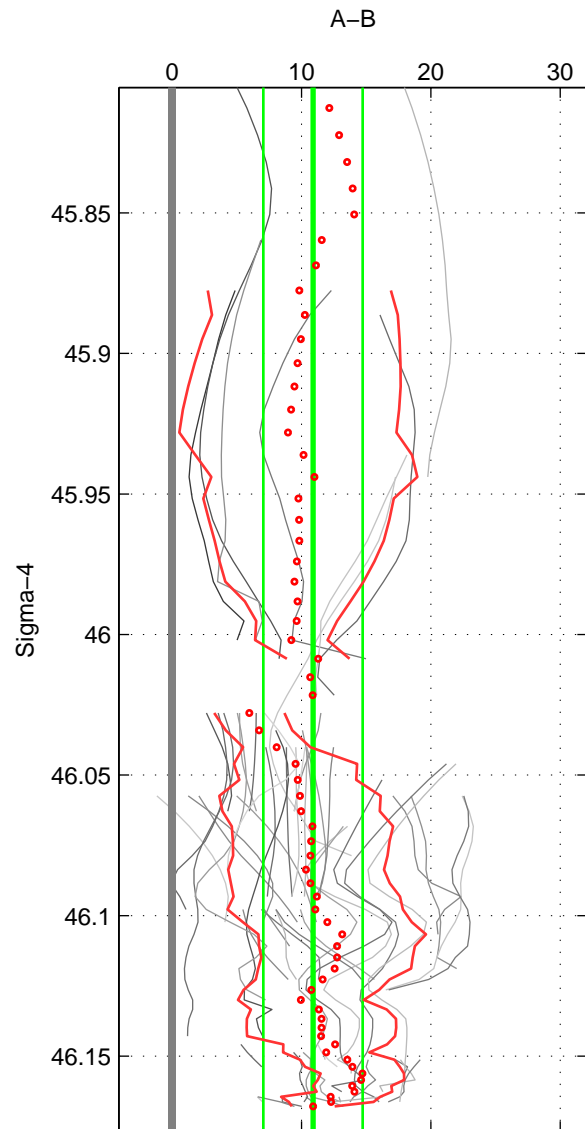

Cruise A (red). Date: Dec 2010 Cruisename: 130-06AQ20101128  
 Cruise B (blue). Date: Dec 1983 Cruisename: 222-316N19831007

\*\*\* "Favourite" values are means of spaces 1 2 3.

	Offset	O.StDev	Ratio	R.Stdev	Rating
SIGMA:	10.893	3.843	1.005	0.002	5
THETA:	10.390	4.146	1.005	0.002	5
DEPTH:	10.180	3.565	1.005	0.002	5
FAV. :	10.488	3.851	1.005	0.002	5

Profiles of A: 36  
 Profiles of B: 10  
 Diff profs : 45  
 WMoffset (A-B): 10.8928  
 WMoffset stdev: 3.8428  
 WMratio (A/B): 1.0049  
 WMratio stdev: 0.0017182

Quality (1-5): 5

Profiles of A: 36  
 Profiles of B: 10  
 Diff profs : 45  
 WMoffset (A-B): 10.3898  
 WMoffset stdev: 4.1461  
 WMratio (A/B): 1.0046  
 WMratio stdev: 0.0018531

Quality (1-5): 5

Profiles of A: 36  
 Profiles of B: 10  
 Diff profs : 43  
 WMoffset (A-B): 10.1799  
 WMoffset stdev: 3.5646  
 WMratio (A/B): 1.0045  
 WMratio stdev: 0.0015938

Quality (1-5): 5