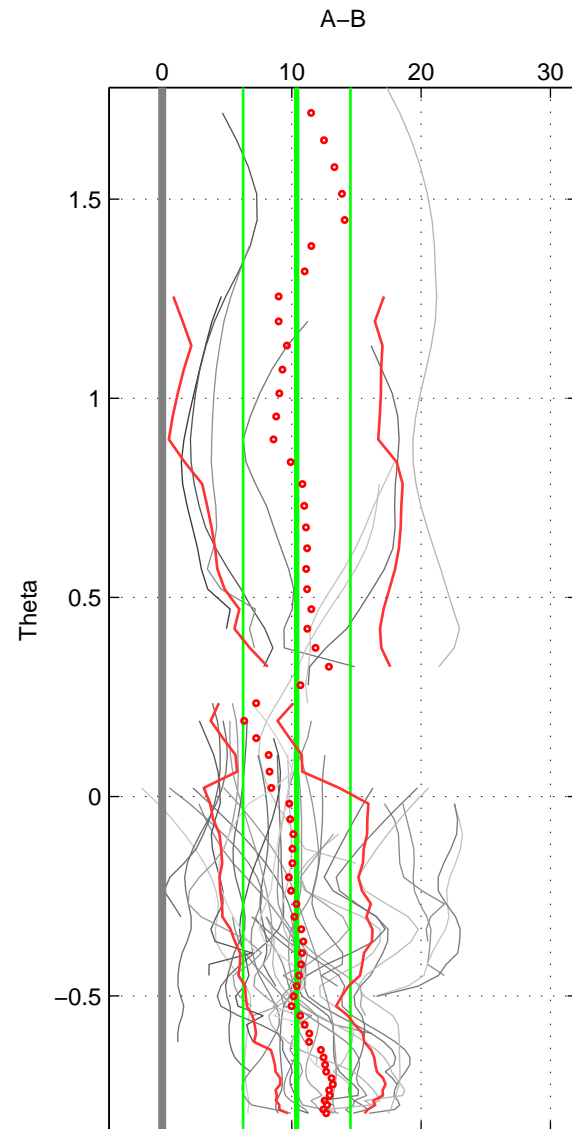

Cruise A (red). Date: Dec 2010 Cruisename: 130-06AQ20101128  
 Cruise B (blue). Date: Dec 1983 Cruisename: 222-316N19831007

\*\*\* "Favourite" values are means of spaces 1 2 3.

	Offset	O.StDev	Ratio	R.Stdev	Rating
SIGMA:	10.893	3.843	1.005	0.002	5
THETA:	10.390	4.146	1.005	0.002	5
DEPTH:	10.180	3.565	1.005	0.002	5
FAV. :	10.488	3.851	1.005	0.002	5

Profiles of A: 36  
 Profiles of B: 10  
 Diff profs : 45  
 WMoffset (A-B): 10.8928  
 WMoffset stdev: 3.8428  
 WMratio (A/B): 1.0049  
 WMratio stdev: 0.0017182

Quality (1-5): 5

Profiles of A: 36  
 Profiles of B: 10  
 Diff profs : 45  
 WMoffset (A-B): 10.3898  
 WMoffset stdev: 4.1461  
 WMratio (A/B): 1.0046  
 WMratio stdev: 0.0018531

Quality (1-5): 5

Profiles of A: 36  
 Profiles of B: 10  
 Diff profs : 43  
 WMoffset (A-B): 10.1799  
 WMoffset stdev: 3.5646  
 WMratio (A/B): 1.0045  
 WMratio stdev: 0.0015938

Quality (1-5): 5