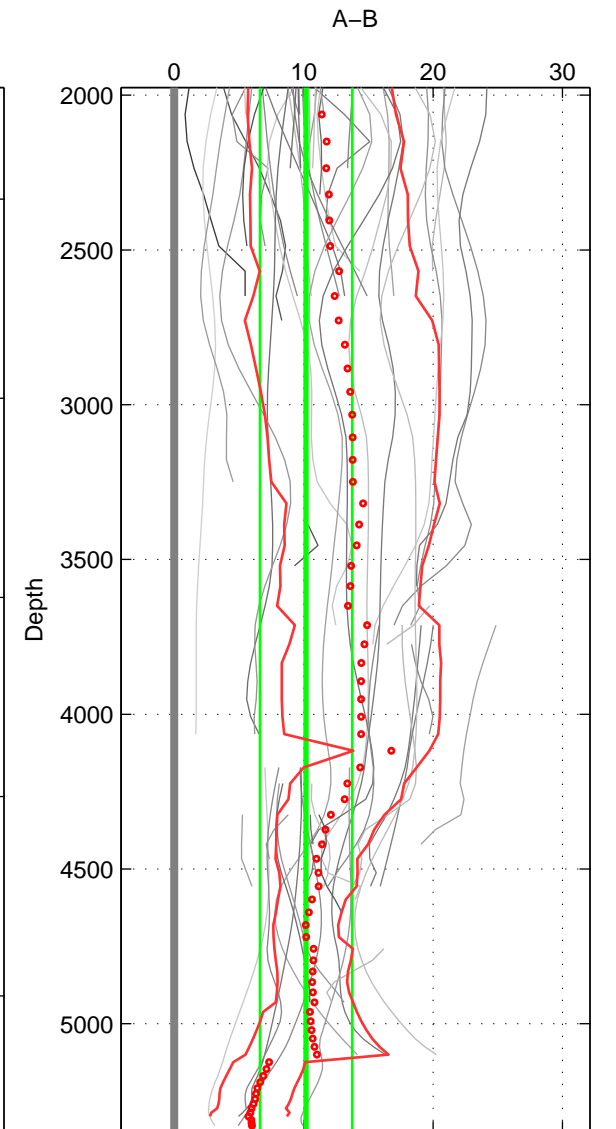

Cruise A (red). Date: Dec 2010 Cruisename: 130-06AQ20101128  
 Cruise B (blue). Date: Dec 1983 Cruisename: 222-316N19831007

\*\*\* "Favourite" values are means of spaces 1 2 3.

	Offset	O.StDev	Ratio	R.Stdev	Rating
SIGMA:	10.893	3.843	1.005	0.002	5
THETA:	10.390	4.146	1.005	0.002	5
DEPTH:	10.180	3.565	1.005	0.002	5
FAV. :	10.488	3.851	1.005	0.002	5

Profiles of A: 36  
 Profiles of B: 10  
 Diff profs : 45  
 WMoffset (A-B): 10.8928  
 WMoffset stdev: 3.8428  
 WMratio (A/B): 1.0049  
 WMratio stdev: 0.0017182

Quality (1-5): 5

Profiles of A: 36  
 Profiles of B: 10  
 Diff profs : 45  
 WMoffset (A-B): 10.3898  
 WMoffset stdev: 4.1461  
 WMratio (A/B): 1.0046  
 WMratio stdev: 0.0018531

Quality (1-5): 5

Profiles of A: 36  
 Profiles of B: 10  
 Diff profs : 43  
 WMoffset (A-B): 10.1799  
 WMoffset stdev: 3.5646  
 WMratio (A/B): 1.0045  
 WMratio stdev: 0.0015938

Quality (1-5): 5