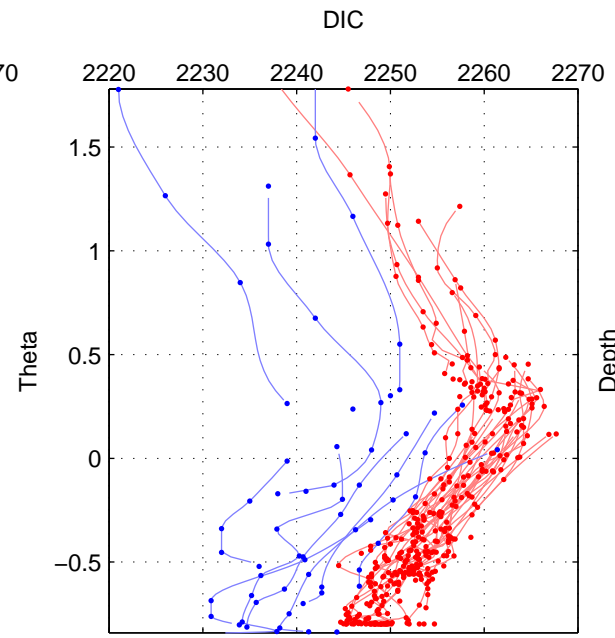

Cruise A (red). Date: Dec 2010 Cruisename: 130-06AQ20101128  
 Cruise B (blue). Date: Dec 1983 Cruisename: 222-316N19831007

\*\*\* "Favourite" values are means of spaces 1 2 3.

	Offset	O.StDev	Ratio	R.Stdev	Rating
SIGMA:	10.893	3.843	1.005	0.002	5
THETA:	10.390	4.146	1.005	0.002	5
DEPTH:	10.180	3.565	1.005	0.002	5
FAV. :	10.488	3.851	1.005	0.002	5

Profiles of A: 36  
 Profiles of B: 10  
 Diff profs : 45  
 WMoffset (A-B): 10.8928  
 WMoffset stdev: 3.8428  
 WMratio (A/B): 1.0049  
 WMratio stdev: 0.0017182

Quality (1-5): 5

Profiles of A: 36  
 Profiles of B: 10  
 Diff profs : 45  
 WMoffset (A-B): 10.3898  
 WMoffset stdev: 4.1461  
 WMratio (A/B): 1.0046  
 WMratio stdev: 0.0018531

Quality (1-5): 5

Profiles of A: 36  
 Profiles of B: 10  
 Diff profs : 43  
 WMoffset (A-B): 10.1799  
 WMoffset stdev: 3.5646  
 WMratio (A/B): 1.0045  
 WMratio stdev: 0.0015938

Quality (1-5): 5