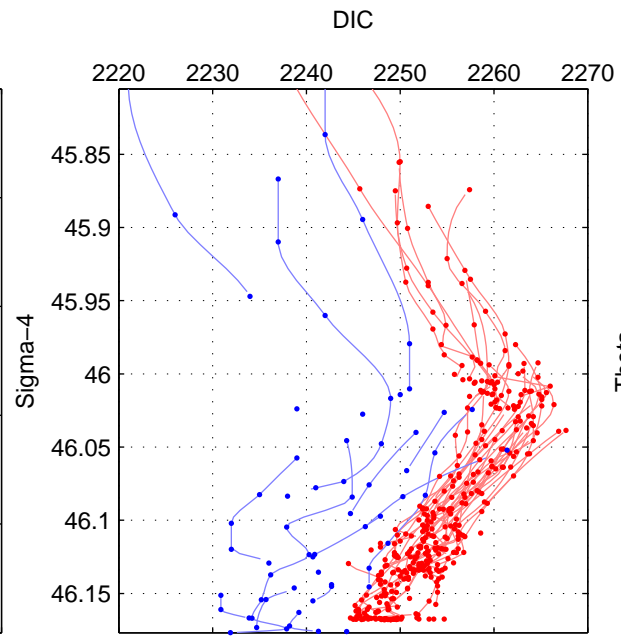

Cruise A (red). Date: Dec 2010 Cruisename: 130-06AQ20101128  
 Cruise B (blue). Date: Dec 1983 Cruisename: 222-316N19831007

\*\*\* "Favourite" values are means of spaces 1 2 3.

	Offset	O.StDev	Ratio	R.Stdev	Rating
SIGMA:	10.893	3.843	1.005	0.002	5
THETA:	10.390	4.146	1.005	0.002	5
DEPTH:	10.180	3.565	1.005	0.002	5
FAV. :	10.488	3.851	1.005	0.002	5

Profiles of A: 36  
 Profiles of B: 10  
 Diff profs : 45  
 WMoffset (A-B): 10.8928  
 WMoffset stdev: 3.8428  
 WMratio (A/B): 1.0049  
 WMratio stdev: 0.0017182

Quality (1-5): 5

Profiles of A: 36  
 Profiles of B: 10  
 Diff profs : 45  
 WMoffset (A-B): 10.3898  
 WMoffset stdev: 4.1461  
 WMratio (A/B): 1.0046  
 WMratio stdev: 0.0018531

Quality (1-5): 5

Profiles of A: 36  
 Profiles of B: 10  
 Diff profs : 43  
 WMoffset (A-B): 10.1799  
 WMoffset stdev: 3.5646  
 WMratio (A/B): 1.0045  
 WMratio stdev: 0.0015938

Quality (1-5): 5