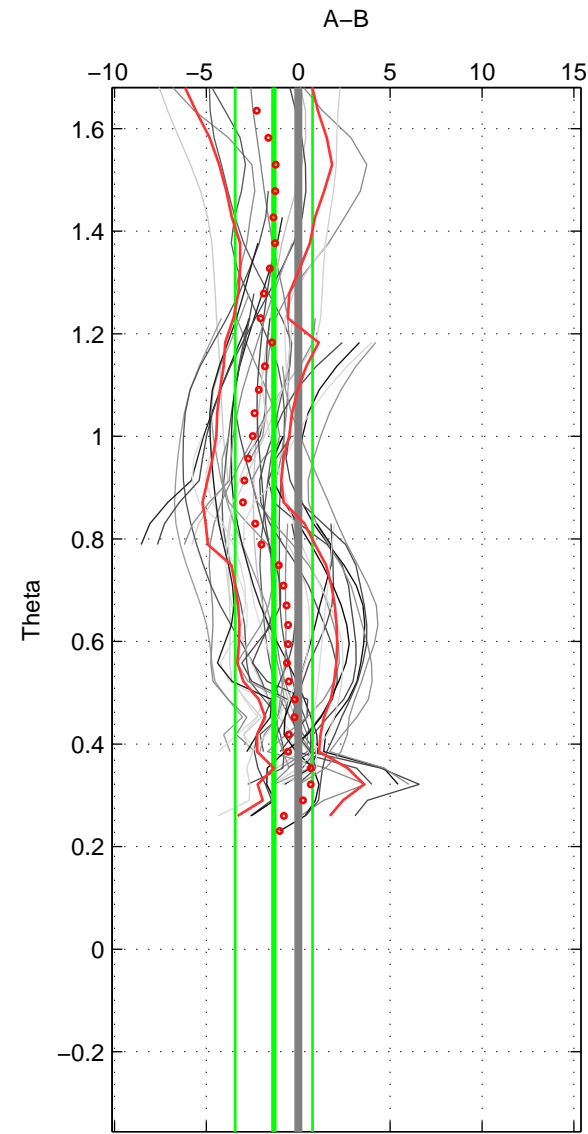

Cruise A (red). Date: Dec 2010 Cruisename: 130-06AQ20101128
 Cruise B (blue). Date: Mar 2010 Cruisename: 256-33RO20100308

*** "Favourite" values are means of spaces 1 2.

	Offset	O.StDev	Ratio	R.Stdev	Rating
SIGMA:	-0.920	2.312	1.000	0.001	5
THETA:	-1.325	2.102	0.999	0.001	5
DEPTH:	-0.721	0.279	1.000	0.000	4
FAV.:	-1.122	2.207	1.000	0.001	5

Profiles of A: 8
 Profiles of B: 11
 Diff profs: 43
 WMoffset (A-B): -0.91981
 WMoffset stdev: 2.312
 WMratio (A/B): 0.99959
 WMratio stdev: 0.0010247

Quality (1-5): 5

Profiles of A: 8
 Profiles of B: 11
 Diff profs: 43
 WMoffset (A-B): -1.3245
 WMoffset stdev: 2.1018
 WMratio (A/B): 0.99941
 WMratio stdev: 0.00093188

Quality (1-5): 5

Profiles of A: 8
 Profiles of B: 11
 Diff profs: 43
 WMoffset (A-B): -0.72111
 WMoffset stdev: 0.27864
 WMratio (A/B): 0.99968
 WMratio stdev: 0.00012322

Quality (1-5): 4