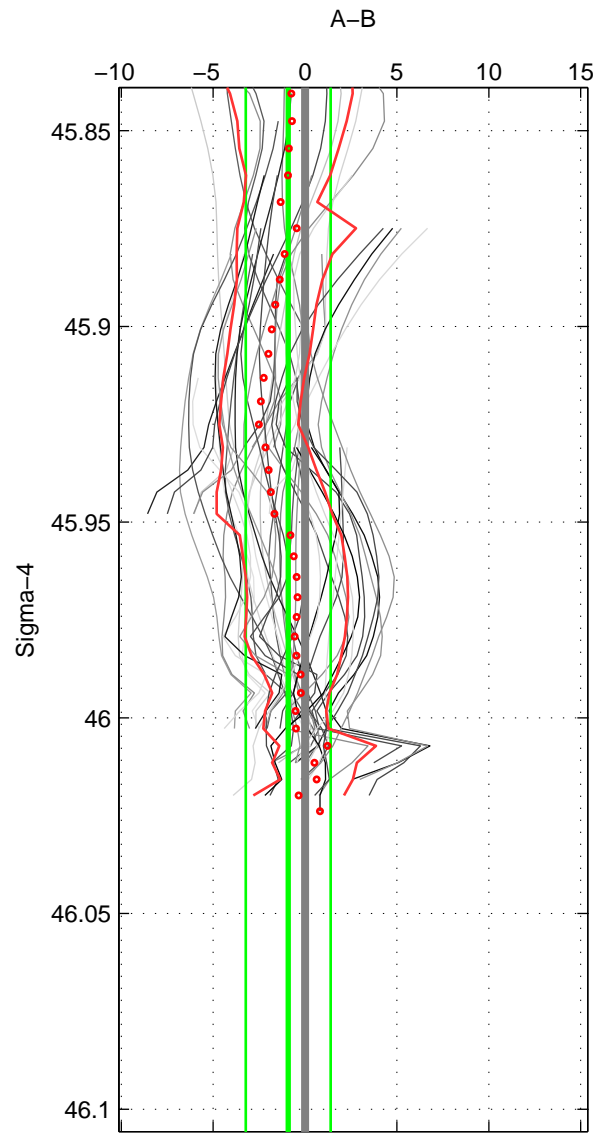

Cruise A (red). Date: Dec 2010 Cruisename: 130-06AQ20101128
 Cruise B (blue). Date: Mar 2010 Cruisename: 256-33RO20100308

*** "Favourite" values are means of spaces 1 2.

	Offset	O.StDev	Ratio	R.Stdev	Rating
SIGMA:	-0.920	2.312	1.000	0.001	5
THETA:	-1.325	2.102	0.999	0.001	5
DEPTH:	-0.721	0.279	1.000	0.000	4
FAV.:	-1.122	2.207	1.000	0.001	5

Profiles of A: 8
 Profiles of B: 11
 Diff profs: 43
 WMoffset (A-B): -0.91981
 WMoffset stdev: 2.312
 WMratio (A/B): 0.99959
 WMratio stdev: 0.0010247

Quality (1-5): 5

Profiles of A: 8
 Profiles of B: 11
 Diff profs: 43
 WMoffset (A-B): -1.3245
 WMoffset stdev: 2.1018
 WMratio (A/B): 0.99941
 WMratio stdev: 0.00093188

Quality (1-5): 5

Profiles of A: 8
 Profiles of B: 11
 Diff profs: 43
 WMoffset (A-B): -0.72111
 WMoffset stdev: 0.27864
 WMratio (A/B): 0.99968
 WMratio stdev: 0.00012322

Quality (1-5): 4