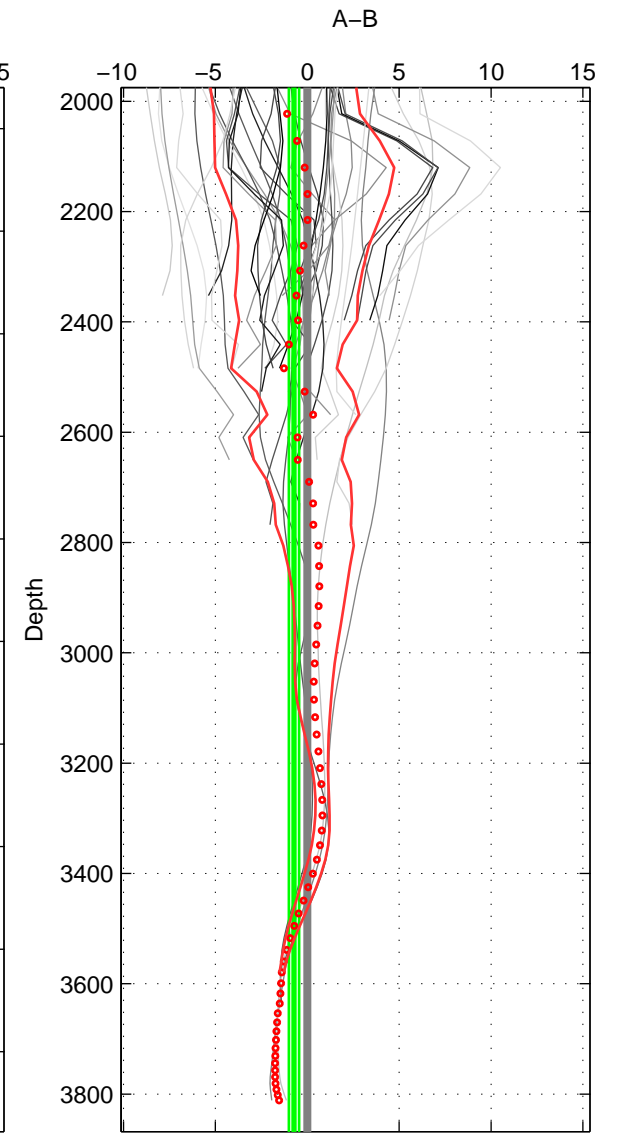

Cruise A (red). Date: Dec 2010 Cruisename: 130-06AQ20101128
 Cruise B (blue). Date: Mar 2010 Cruisename: 256-33RO20100308

*** "Favourite" values are means of spaces 1 2.

	Offset	O.StDev	Ratio	R.Stdev	Rating
SIGMA:	-0.920	2.312	1.000	0.001	5
THETA:	-1.325	2.102	0.999	0.001	5
DEPTH:	-0.721	0.279	1.000	0.000	4
FAV.:	-1.122	2.207	1.000	0.001	5

Profiles of A: 8
 Profiles of B: 11
 Diff profs: 43
 WMoffset (A-B): -0.91981
 WMoffset stdev: 2.312
 WMratio (A/B): 0.99959
 WMratio stdev: 0.0010247

Quality (1-5): 5

Profiles of A: 8
 Profiles of B: 11
 Diff profs: 43
 WMoffset (A-B): -1.3245
 WMoffset stdev: 2.1018
 WMratio (A/B): 0.99941
 WMratio stdev: 0.00093188

Quality (1-5): 5

Profiles of A: 8
 Profiles of B: 11
 Diff profs: 43
 WMoffset (A-B): -0.72111
 WMoffset stdev: 0.27864
 WMratio (A/B): 0.99968
 WMratio stdev: 0.00012322

Quality (1-5): 4