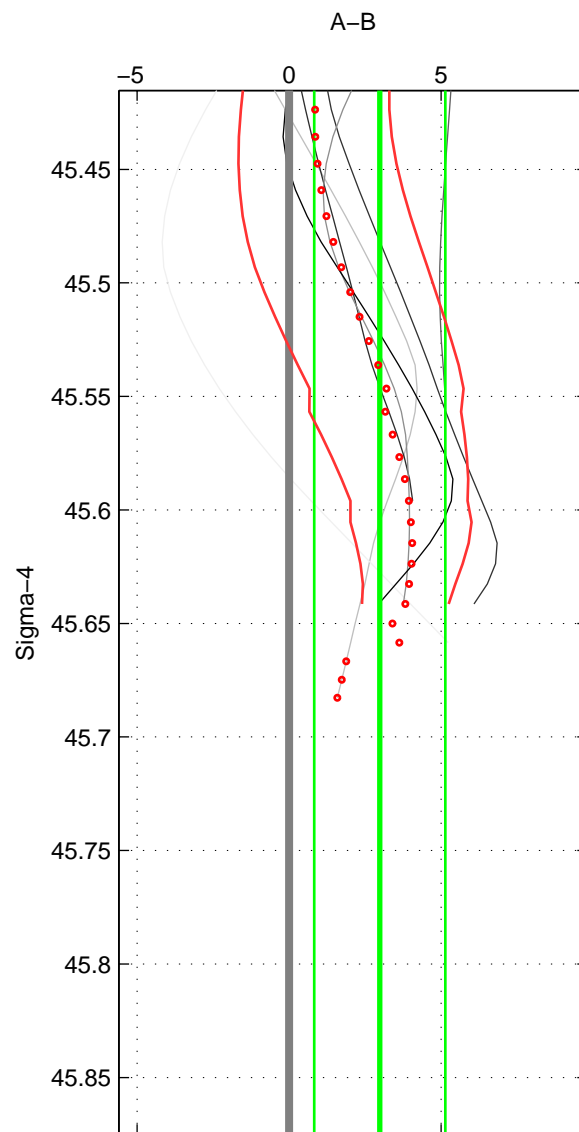

Cruise A (red). Date: Feb 2007 Cruisename: 673-49UF20070117

Cruise B (blue). Date: Feb 2008 Cruisename: 717-49UP20080122

\*\*\* "Favourite" values are means of spaces 1 2.

	Offset	O.StDev	Ratio	R.Stdev	Rating
SIGMA:	2.984	2.155	1.001	0.001	4
THETA:	3.100	1.623	1.001	0.001	4
DEPTH:	3.367	0.609	1.001	0.000	3
FAV.:	3.042	1.889	1.001	0.001	4

Profiles of A: 7  
 Profiles of B: 8  
 Diff profs : 7  
 WMoffset (A-B): 2.9838  
 WMoffset stdev: 2.1551  
 WMratio (A/B): 1.0013  
 WMratio stdev: 0.00091977

Quality (1-5): 4

Profiles of A: 7  
 Profiles of B: 8  
 Diff profs : 7  
 WMoffset (A-B): 3.1  
 WMoffset stdev: 1.6228  
 WMratio (A/B): 1.0013  
 WMratio stdev: 0.00069145

Quality (1-5): 4

Profiles of A: 7  
 Profiles of B: 8  
 Diff profs : 7  
 WMoffset (A-B): 3.3672  
 WMoffset stdev: 0.60864  
 WMratio (A/B): 1.0014  
 WMratio stdev: 0.00026027

Quality (1-5): 3

Please note that statistics are bad.