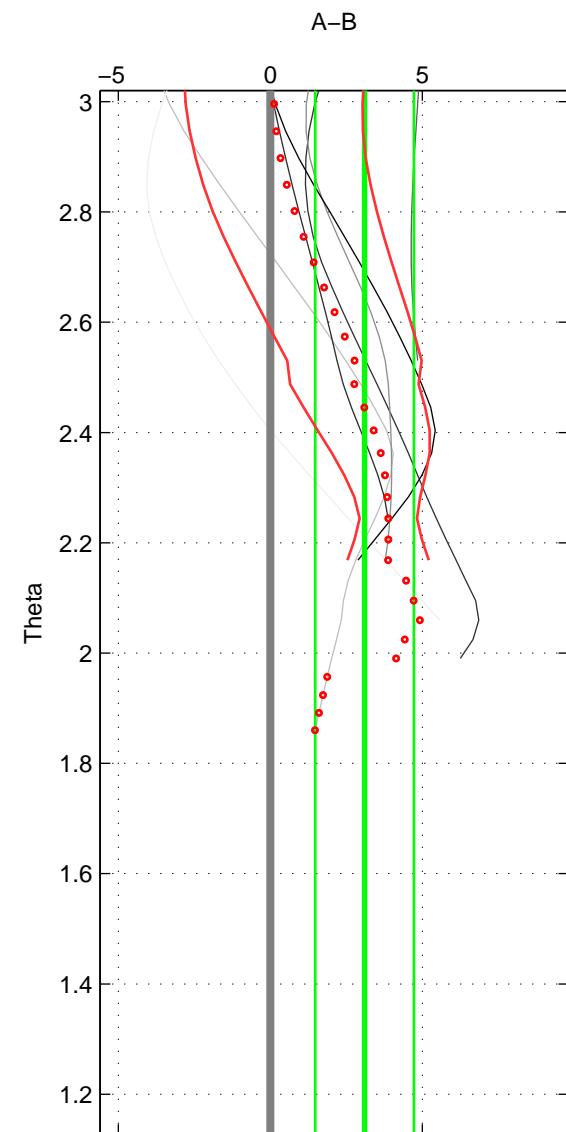

Cruise A (red). Date: Feb 2007 Cruisename: 673-49UF20070117

Cruise B (blue). Date: Feb 2008 Cruisename: 717-49UP20080122

\*\*\* "Favourite" values are means of spaces 1 2.

	Offset	O.StDev	Ratio	R.Stdev	Rating
SIGMA:	2.984	2.155	1.001	0.001	4
THETA:	3.100	1.623	1.001	0.001	4
DEPTH:	3.367	0.609	1.001	0.000	3
FAV.:	3.042	1.889	1.001	0.001	4

Profiles of A: 7  
 Profiles of B: 8  
 Diff profs : 7  
 WMoffset (A-B): 2.9838  
 WMoffset stdev: 2.1551  
 WMratio (A/B): 1.0013  
 WMratio stdev: 0.00091977

Quality (1-5): 4

Profiles of A: 7  
 Profiles of B: 8  
 Diff profs : 7  
 WMoffset (A-B): 3.1  
 WMoffset stdev: 1.6228  
 WMratio (A/B): 1.0013  
 WMratio stdev: 0.00069145

Quality (1-5): 4

Profiles of A: 7  
 Profiles of B: 8  
 Diff profs : 7  
 WMoffset (A-B): 3.3672  
 WMoffset stdev: 0.60864  
 WMratio (A/B): 1.0014  
 WMratio stdev: 0.00026027

Quality (1-5): 3

Please note that statistics are bad.