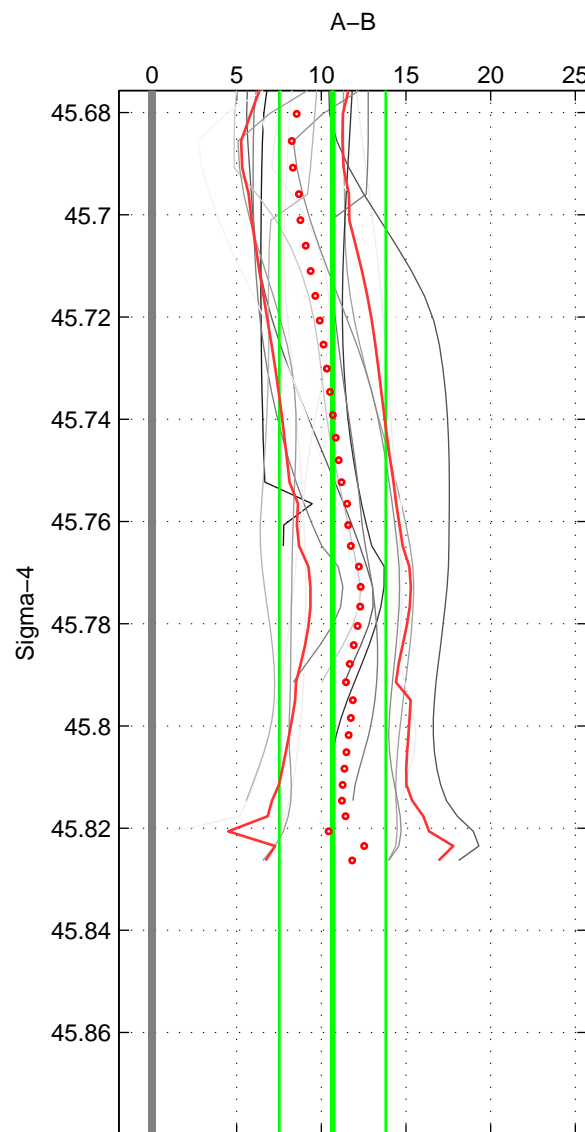

Cruise A (red). Date: Sep 2007 Cruisename: 292-64PE20070830

Cruise B (blue). Date: Jul 1990 Cruisename: 295-64TR19900701

*** "Favourite" values are means of spaces 1 3.

	Offset	O.StDev	Ratio	R.Stdev	Rating
SIGMA:	10.664	3.141	1.005	0.001	4
THETA:	10.455	2.841	1.005	0.001	3
DEPTH:	10.942	3.916	1.005	0.002	4
FAV. :	10.803	3.528	1.005	0.002	4

Profiles of A: 10
 Profiles of B: 3
 Diff profs : 17
 WMoffset (A-B): 10.6644
 WMoffset stdev: 3.1412
 WMratio (A/B): 1.005
 WMratio stdev: 0.0014646

Quality (1-5): 4

Profiles of A: 10
 Profiles of B: 3
 Diff profs : 17
 WMoffset (A-B): 10.4551
 WMoffset stdev: 2.8412
 WMratio (A/B): 1.0049
 WMratio stdev: 0.0013249

Quality (1-5): 3

Profiles of A: 10
 Profiles of B: 3
 Diff profs : 17
 WMoffset (A-B): 10.9419
 WMoffset stdev: 3.9155
 WMratio (A/B): 1.0051
 WMratio stdev: 0.0018236

Quality (1-5): 4