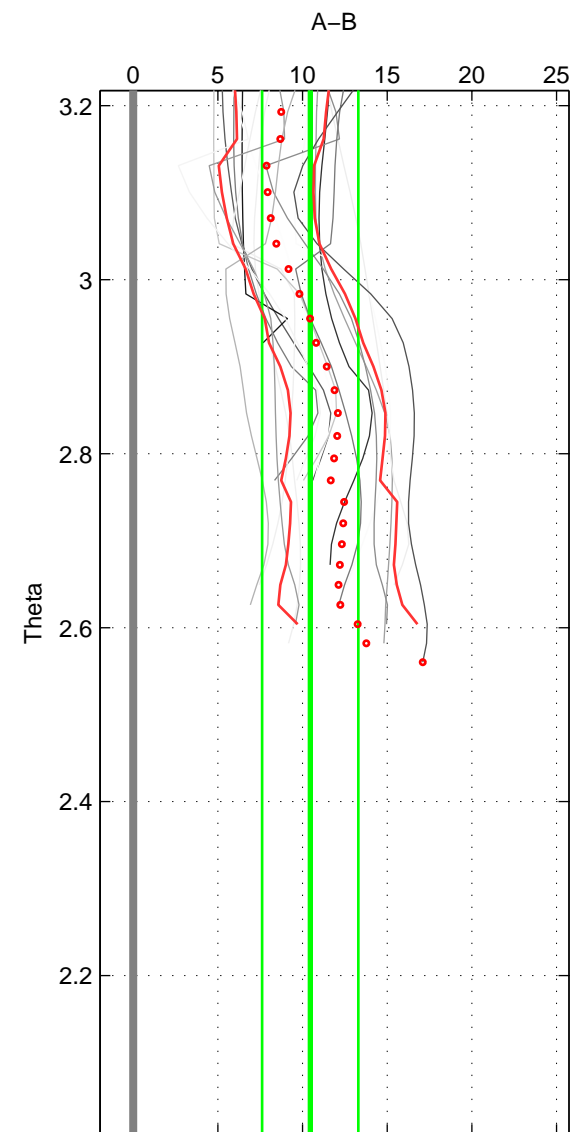

Cruise A (red). Date: Sep 2007 Cruisename: 292-64PE20070830

Cruise B (blue). Date: Jul 1990 Cruisename: 295-64TR19900701

*** "Favourite" values are means of spaces 1 3.

	Offset	O.StDev	Ratio	R.Stdev	Rating
SIGMA:	10.664	3.141	1.005	0.001	4
THETA:	10.455	2.841	1.005	0.001	3
DEPTH:	10.942	3.916	1.005	0.002	4
FAV. :	10.803	3.528	1.005	0.002	4

Profiles of A: 10
 Profiles of B: 3
 Diff profs : 17
 WMoffset (A-B): 10.6644
 WMoffset stdev: 3.1412
 WMratio (A/B): 1.005
 WMratio stdev: 0.0014646

Quality (1-5): 4

Profiles of A: 10
 Profiles of B: 3
 Diff profs : 17
 WMoffset (A-B): 10.4551
 WMoffset stdev: 2.8412
 WMratio (A/B): 1.0049
 WMratio stdev: 0.0013249

Quality (1-5): 3

Profiles of A: 10
 Profiles of B: 3
 Diff profs : 17
 WMoffset (A-B): 10.9419
 WMoffset stdev: 3.9155
 WMratio (A/B): 1.0051
 WMratio stdev: 0.0018236

Quality (1-5): 4