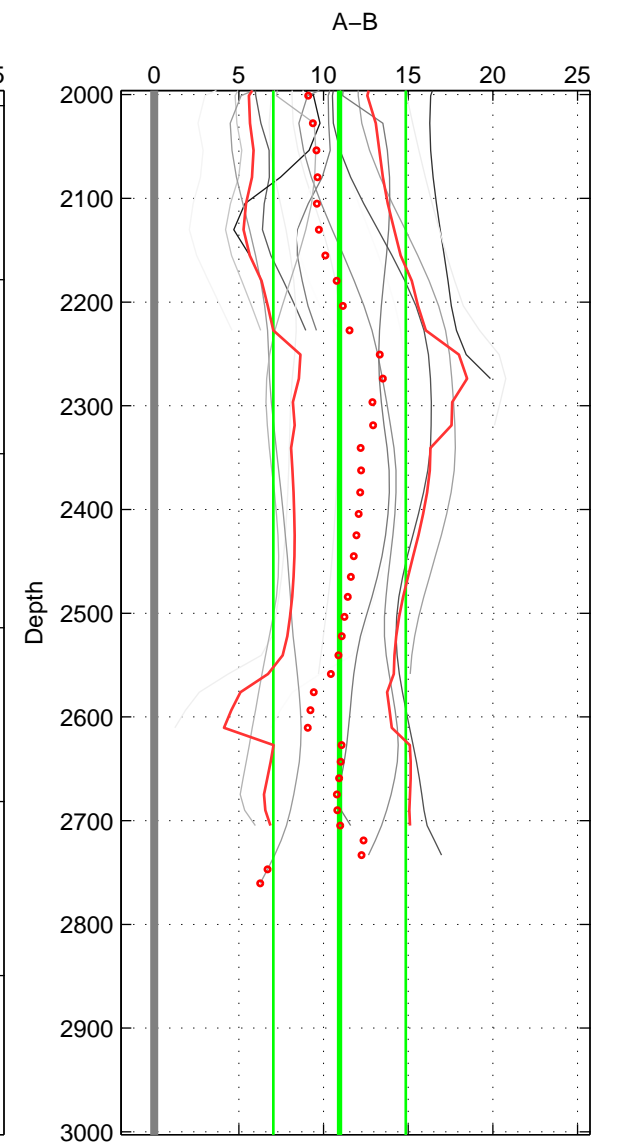

Cruise A (red). Date: Sep 2007 Cruisename: 292-64PE20070830

Cruise B (blue). Date: Jul 1990 Cruisename: 295-64TR19900701

*** "Favourite" values are means of spaces 1 3.

	Offset	O.StDev	Ratio	R.Stdev	Rating
SIGMA:	10.664	3.141	1.005	0.001	4
THETA:	10.455	2.841	1.005	0.001	3
DEPTH:	10.942	3.916	1.005	0.002	4
FAV. :	10.803	3.528	1.005	0.002	4

Profiles of A: 10
 Profiles of B: 3
 Diff profs : 17
 WMoffset (A-B): 10.6644
 WMoffset stdev: 3.1412
 WMratio (A/B): 1.005
 WMratio stdev: 0.0014646

Quality (1-5): 4

Profiles of A: 10
 Profiles of B: 3
 Diff profs : 17
 WMoffset (A-B): 10.4551
 WMoffset stdev: 2.8412
 WMratio (A/B): 1.0049
 WMratio stdev: 0.0013249

Quality (1-5): 3

Profiles of A: 10
 Profiles of B: 3
 Diff profs : 17
 WMoffset (A-B): 10.9419
 WMoffset stdev: 3.9155
 WMratio (A/B): 1.0051
 WMratio stdev: 0.0018236

Quality (1-5): 4