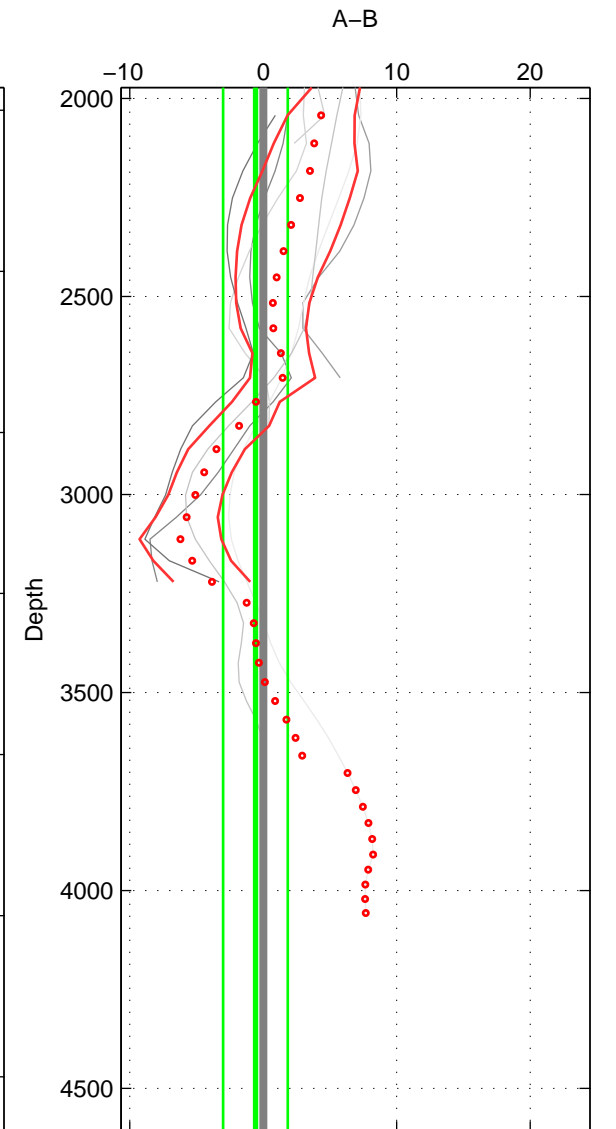

Cruise A (red). Date: May 1997 Cruisename: 152-06MT19970515

Cruise B (blue). Date: Jul 1990 Cruisename: 295-64TR19900701

*** "Favourite" values are those of space 1.

	Offset	O.StDev	Ratio	R.Stdev	Rating
SIGMA:	6.171	3.232	1.003	0.002	4
THETA:	4.480	3.135	1.002	0.001	3
DEPTH:	-0.586	2.418	1.000	0.001	3
FAV.:	6.171	3.232	1.003	0.002	4

Profiles of A: 5
 Profiles of B: 6
 Diff profs : 7
 WMoffset (A-B): 6.1711
 WMoffset stdev: 3.2318
 WMratio (A/B): 1.0029
 WMratio stdev: 0.0015053

Quality (1-5): 4

Profiles of A: 5
 Profiles of B: 6
 Diff profs : 7
 WMoffset (A-B): 4.48
 WMoffset stdev: 3.135
 WMratio (A/B): 1.0021
 WMratio stdev: 0.0014582

Quality (1-5): 3

Profiles of A: 5
 Profiles of B: 6
 Diff profs : 7
 WMoffset (A-B): -0.58621
 WMoffset stdev: 2.4181
 WMratio (A/B): 0.99972
 WMratio stdev: 0.0011188

Quality (1-5): 3