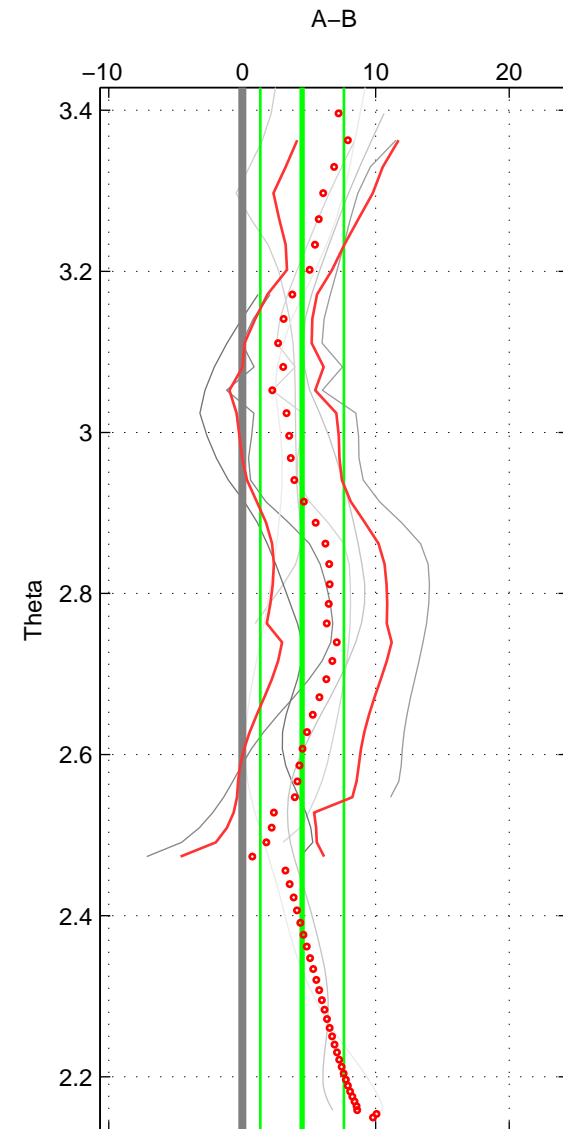

Cruise A (red). Date: May 1997 Cruisename: 152-06MT19970515

Cruise B (blue). Date: Jul 1990 Cruisename: 295-64TR19900701

*** "Favourite" values are those of space 1.

	Offset	O.StDev	Ratio	R.Stdev	Rating
SIGMA:	6.171	3.232	1.003	0.002	4
THETA:	4.480	3.135	1.002	0.001	3
DEPTH:	-0.586	2.418	1.000	0.001	3
FAV.:	6.171	3.232	1.003	0.002	4

Profiles of A: 5
 Profiles of B: 6
 Diff profs : 7
 WMoffset (A-B): 6.1711
 WMoffset stdev: 3.2318
 WMratio (A/B): 1.0029
 WMratio stdev: 0.0015053

Quality (1-5): 4

Profiles of A: 5
 Profiles of B: 6
 Diff profs : 7
 WMoffset (A-B): 4.48
 WMoffset stdev: 3.135
 WMratio (A/B): 1.0021
 WMratio stdev: 0.0014582

Quality (1-5): 3

Profiles of A: 5
 Profiles of B: 6
 Diff profs : 7
 WMoffset (A-B): -0.58621
 WMoffset stdev: 2.4181
 WMratio (A/B): 0.99972
 WMratio stdev: 0.0011188

Quality (1-5): 3