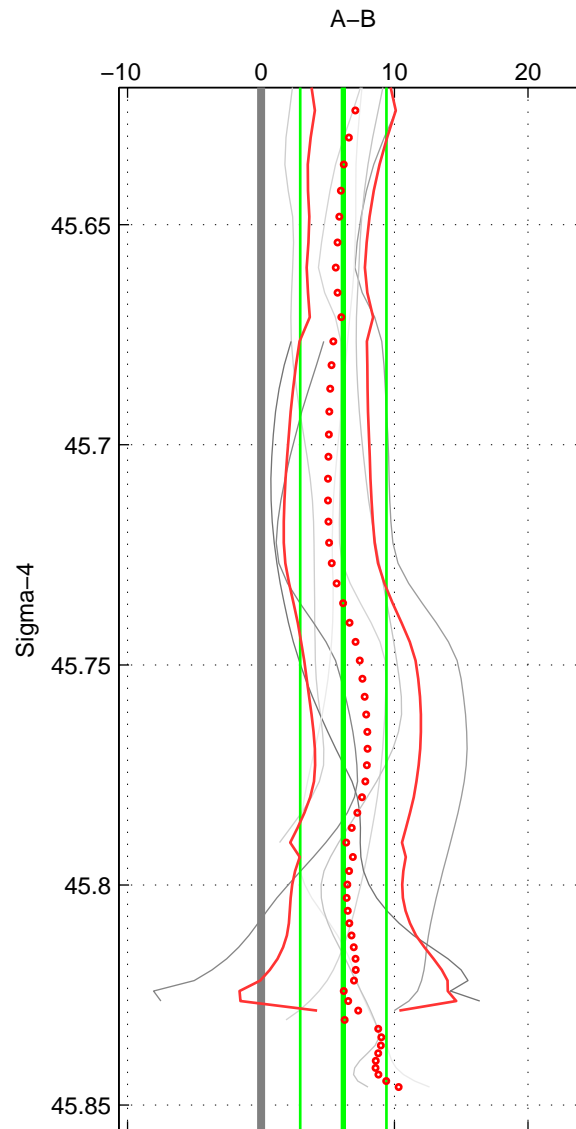

Cruise A (red). Date: May 1997 Cruisename: 152-06MT19970515

Cruise B (blue). Date: Jul 1990 Cruisename: 295-64TR19900701

*** "Favourite" values are those of space 1.

	Offset	O.StDev	Ratio	R.Stdev	Rating
SIGMA:	6.171	3.232	1.003	0.002	4
THETA:	4.480	3.135	1.002	0.001	3
DEPTH:	-0.586	2.418	1.000	0.001	3
FAV.:	6.171	3.232	1.003	0.002	4

Profiles of A: 5
 Profiles of B: 6
 Diff profs : 7
 WMoffset (A-B): 6.1711
 WMoffset stdev: 3.2318
 WMratio (A/B): 1.0029
 WMratio stdev: 0.0015053

Quality (1-5): 4

Profiles of A: 5
 Profiles of B: 6
 Diff profs : 7
 WMoffset (A-B): 4.48
 WMoffset stdev: 3.135
 WMratio (A/B): 1.0021
 WMratio stdev: 0.0014582

Quality (1-5): 3

Profiles of A: 5
 Profiles of B: 6
 Diff profs : 7
 WMoffset (A-B): -0.58621
 WMoffset stdev: 2.4181
 WMratio (A/B): 0.99972
 WMratio stdev: 0.0011188

Quality (1-5): 3