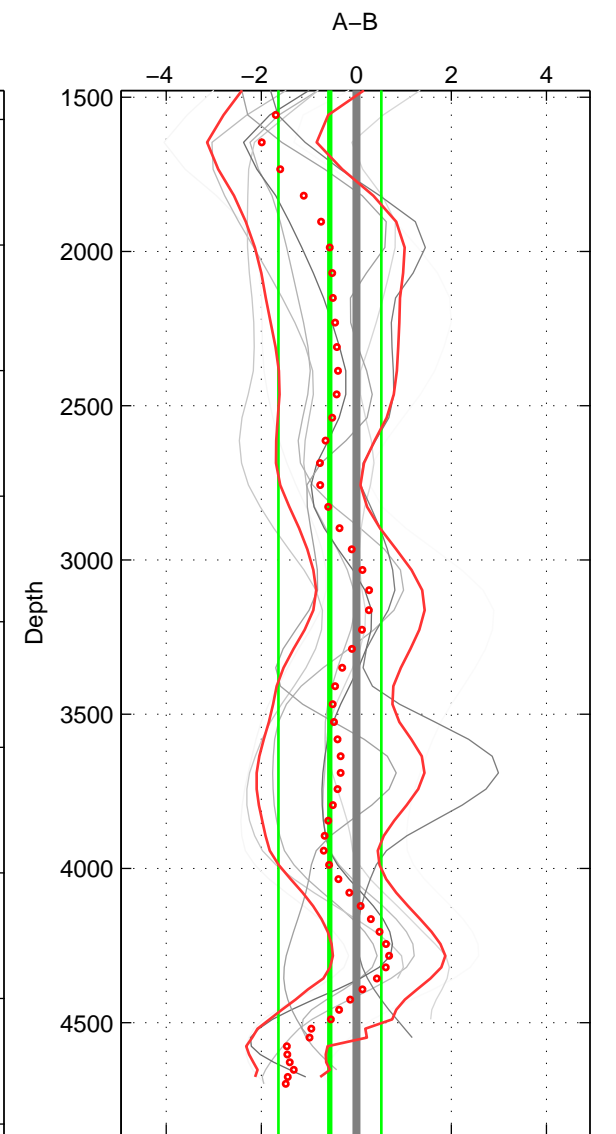

Cruise A (red). Date: Jan 2008 Cruisename: 513-33RO20071215

Cruise B (blue). Date: Mar 1992 Cruisename: 733-90KD19920214

\*\*\* "Favourite" values are means of spaces 1 2 3.

	Offset	O.StDev	Ratio	R.Stdev	Rating
SIGMA:	-0.160	1.267	1.000	0.001	3
THETA:	-0.168	1.369	1.000	0.001	3
DEPTH:	-0.559	1.083	1.000	0.000	3
FAV. :	-0.295	1.240	1.000	0.001	3

Profiles of A: 9  
 Profiles of B: 2  
 Diff profs : 9  
 WMoffset (A-B): -0.15964  
 WMoffset stdev: 1.2673  
 WMratio (A/B): 0.99993  
 WMratio stdev: 0.00056052

Quality (1-5): 3

Profiles of A: 9  
 Profiles of B: 2  
 Diff profs : 9  
 WMoffset (A-B): -0.16797  
 WMoffset stdev: 1.3689  
 WMratio (A/B): 0.99993  
 WMratio stdev: 0.0006055

Quality (1-5): 3

Profiles of A: 9  
 Profiles of B: 2  
 Diff profs : 9  
 WMoffset (A-B): -0.55862  
 WMoffset stdev: 1.0829  
 WMratio (A/B): 0.99975  
 WMratio stdev: 0.0004787

Quality (1-5): 3