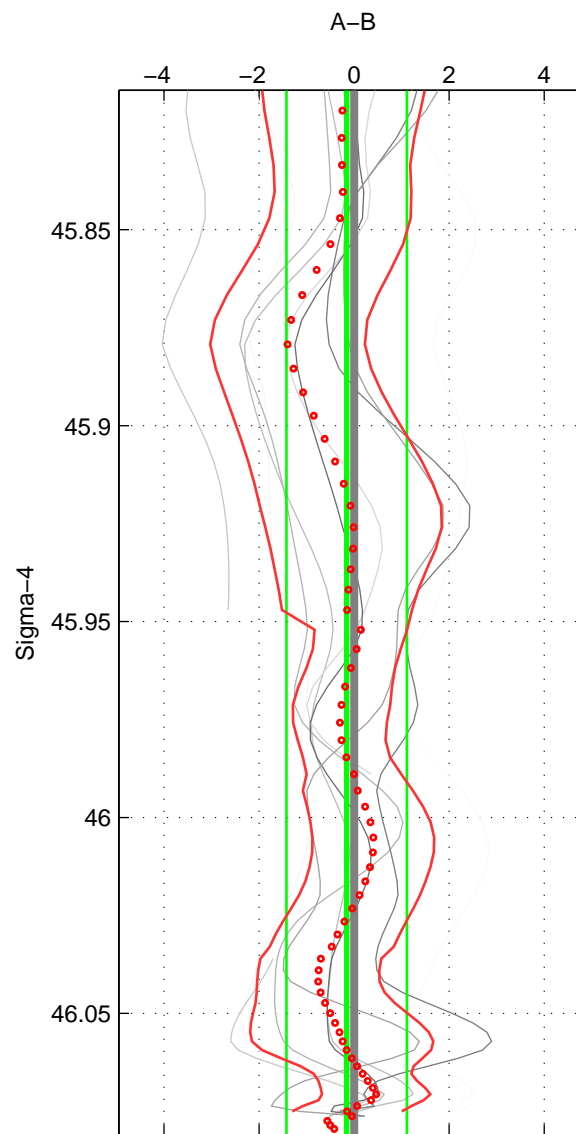

Cruise A (red). Date: Jan 2008 Cruisename: 513-33RO20071215

Cruise B (blue). Date: Mar 1992 Cruisename: 733-90KD19920214

\*\*\* "Favourite" values are means of spaces 1 2 3.

	Offset	O.StDev	Ratio	R.Stdev	Rating
SIGMA:	-0.160	1.267	1.000	0.001	3
THETA:	-0.168	1.369	1.000	0.001	3
DEPTH:	-0.559	1.083	1.000	0.000	3
FAV. :	-0.295	1.240	1.000	0.001	3

Profiles of A: 9  
 Profiles of B: 2  
 Diff profs : 9  
 WMoffset (A-B): -0.15964  
 WMoffset stdev: 1.2673  
 WMratio (A/B): 0.99993  
 WMratio stdev: 0.00056052

Quality (1-5): 3

Profiles of A: 9  
 Profiles of B: 2  
 Diff profs : 9  
 WMoffset (A-B): -0.16797  
 WMoffset stdev: 1.3689  
 WMratio (A/B): 0.99993  
 WMratio stdev: 0.0006055

Quality (1-5): 3

Profiles of A: 9  
 Profiles of B: 2  
 Diff profs : 9  
 WMoffset (A-B): -0.55862  
 WMoffset stdev: 1.0829  
 WMratio (A/B): 0.99975  
 WMratio stdev: 0.0004787

Quality (1-5): 3