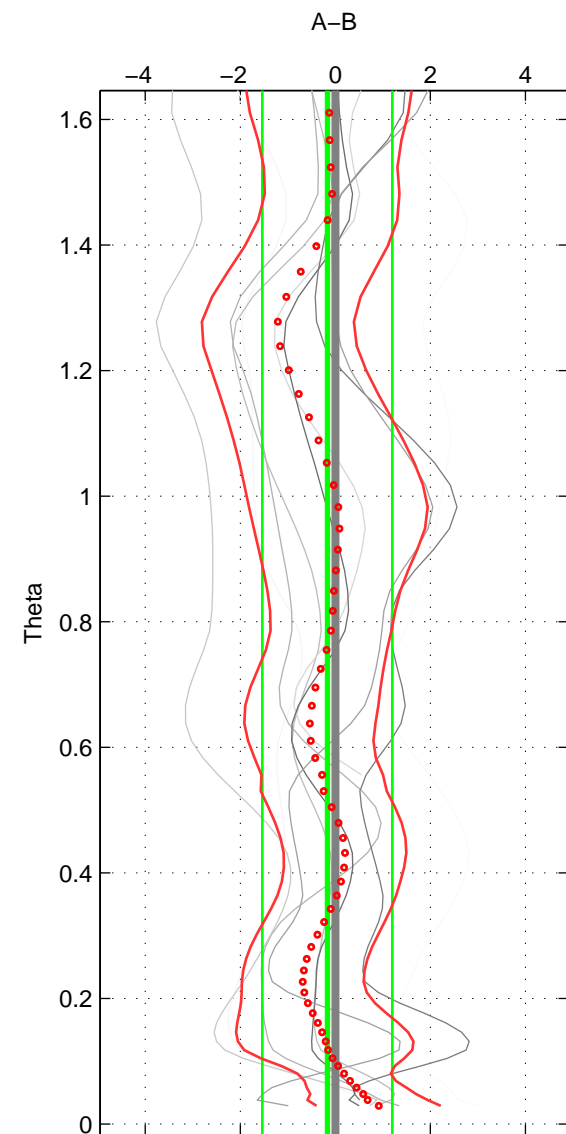

Cruise A (red). Date: Jan 2008 Cruisename: 513-33RO20071215

Cruise B (blue). Date: Mar 1992 Cruisename: 733-90KD19920214

\*\*\* "Favourite" values are means of spaces 1 2 3.

	Offset	O.StDev	Ratio	R.Stdev	Rating
SIGMA:	-0.160	1.267	1.000	0.001	3
THETA:	-0.168	1.369	1.000	0.001	3
DEPTH:	-0.559	1.083	1.000	0.000	3
FAV. :	-0.295	1.240	1.000	0.001	3

Profiles of A: 9  
 Profiles of B: 2  
 Diff profs : 9  
 WMoffset (A-B): -0.15964  
 WMoffset stdev: 1.2673  
 WMratio (A/B): 0.99993  
 WMratio stdev: 0.00056052

Quality (1-5): 3

Profiles of A: 9  
 Profiles of B: 2  
 Diff profs : 9  
 WMoffset (A-B): -0.16797  
 WMoffset stdev: 1.3689  
 WMratio (A/B): 0.99993  
 WMratio stdev: 0.0006055

Quality (1-5): 3

Profiles of A: 9  
 Profiles of B: 2  
 Diff profs : 9  
 WMoffset (A-B): -0.55862  
 WMoffset stdev: 1.0829  
 WMratio (A/B): 0.99975  
 WMratio stdev: 0.0004787

Quality (1-5): 3