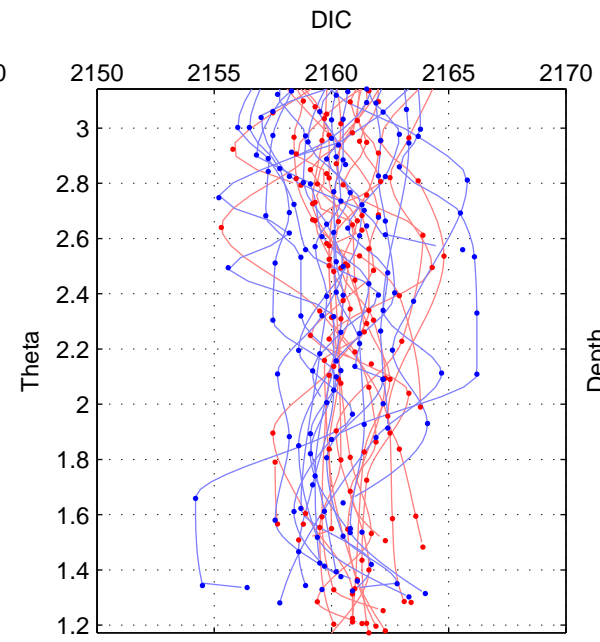

Cruise A (red). Date: Jun 2005 Cruisename: 196-18HU20050526

Cruise B (blue). Date: Jun 2006 Cruisename: 197-18HU20060524

\*\*\* "Favourite" values are means of spaces 1 2 3.

	Offset	O.StDev	Ratio	R.Stdev	Rating
SIGMA:	2.809	0.941	1.001	0.000	5
THETA:	2.751	0.848	1.001	0.000	5
DEPTH:	0.744	2.561	1.000	0.001	5
FAV.:	2.101	1.450	1.001	0.001	5

Profiles of A: 17  
 Profiles of B: 17  
 Diff profs : 98  
 WMoffset (A-B): 2.8087  
 WMoffset stdev: 0.94069  
 WMratio (A/B): 1.0013  
 WMratio stdev: 0.00043601

Quality (1-5): 5

Profiles of A: 17  
 Profiles of B: 17  
 Diff profs : 98  
 WMoffset (A-B): 2.7508  
 WMoffset stdev: 0.84817  
 WMratio (A/B): 1.0013  
 WMratio stdev: 0.00039315

Quality (1-5): 5

Profiles of A: 16  
 Profiles of B: 17  
 Diff profs : 92  
 WMoffset (A-B): 0.74358  
 WMoffset stdev: 2.561  
 WMratio (A/B): 1.0003  
 WMratio stdev: 0.001186

Quality (1-5): 5