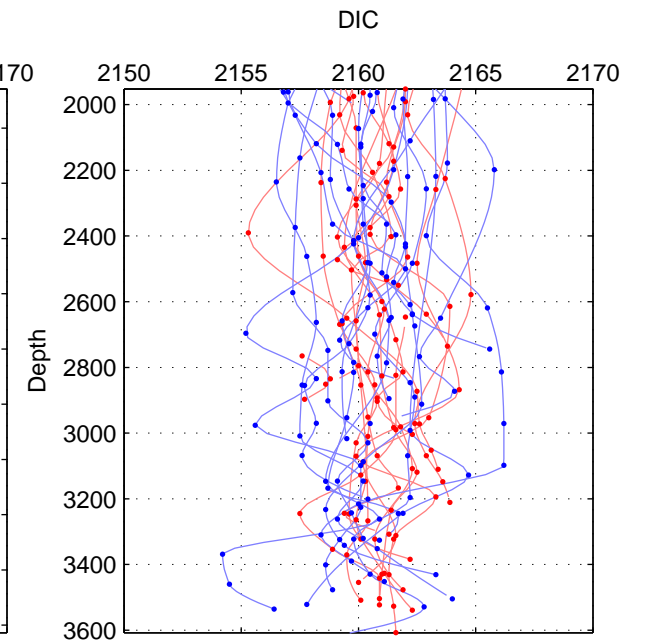

Cruise A (red). Date: Jun 2005 Cruisename: 196-18HU20050526

Cruise B (blue). Date: Jun 2006 Cruisename: 197-18HU20060524

\*\*\* "Favourite" values are means of spaces 1 2 3.

	Offset	O.StDev	Ratio	R.Stdev	Rating
SIGMA:	2.809	0.941	1.001	0.000	5
THETA:	2.751	0.848	1.001	0.000	5
DEPTH:	0.744	2.561	1.000	0.001	5
FAV.:	2.101	1.450	1.001	0.001	5

Profiles of A: 17  
 Profiles of B: 17  
 Diff profs : 98  
 WMoffset (A-B): 2.8087  
 WMoffset stdev: 0.94069  
 WMratio (A/B): 1.0013  
 WMratio stdev: 0.00043601

Quality (1-5): 5

Profiles of A: 17  
 Profiles of B: 17  
 Diff profs : 98  
 WMoffset (A-B): 2.7508  
 WMoffset stdev: 0.84817  
 WMratio (A/B): 1.0013  
 WMratio stdev: 0.00039315

Quality (1-5): 5

Profiles of A: 16  
 Profiles of B: 17  
 Diff profs : 92  
 WMoffset (A-B): 0.74358  
 WMoffset stdev: 2.561  
 WMratio (A/B): 1.0003  
 WMratio stdev: 0.001186

Quality (1-5): 5