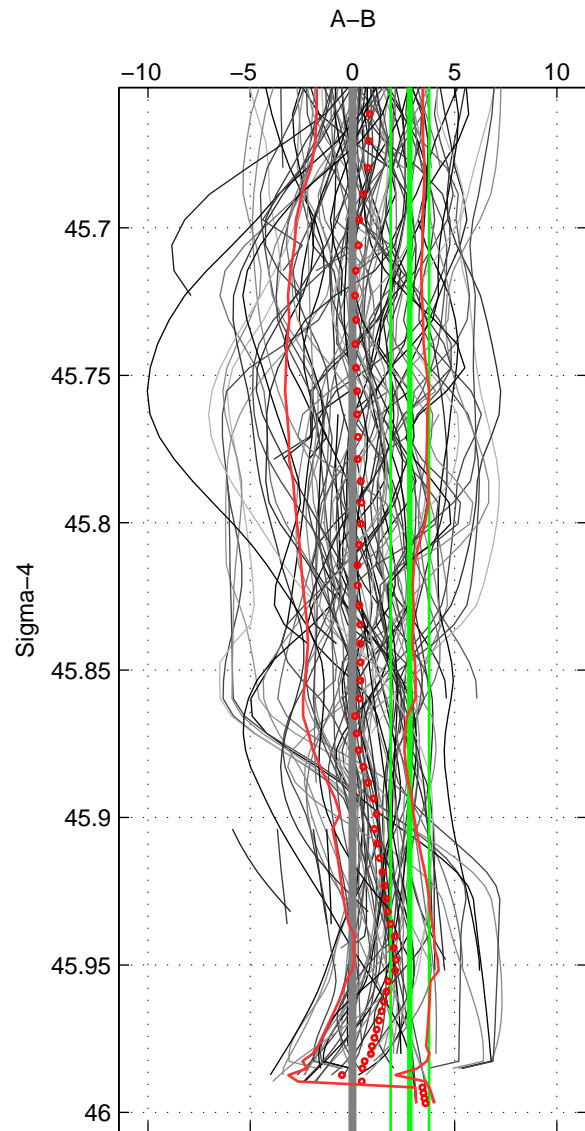

Cruise A (red). Date: Jun 2005 Cruisename: 196-18HU20050526

Cruise B (blue). Date: Jun 2006 Cruisename: 197-18HU20060524

\*\*\* "Favourite" values are means of spaces 1 2 3.

	Offset	O.StDev	Ratio	R.Stdev	Rating
SIGMA:	2.809	0.941	1.001	0.000	5
THETA:	2.751	0.848	1.001	0.000	5
DEPTH:	0.744	2.561	1.000	0.001	5
FAV.:	2.101	1.450	1.001	0.001	5

Profiles of A: 17  
 Profiles of B: 17  
 Diff profs : 98  
 WMoffset (A-B): 2.8087  
 WMoffset stdev: 0.94069  
 WMratio (A/B): 1.0013  
 WMratio stdev: 0.00043601

Quality (1-5): 5

Profiles of A: 17  
 Profiles of B: 17  
 Diff profs : 98  
 WMoffset (A-B): 2.7508  
 WMoffset stdev: 0.84817  
 WMratio (A/B): 1.0013  
 WMratio stdev: 0.00039315

Quality (1-5): 5

Profiles of A: 16  
 Profiles of B: 17  
 Diff profs : 92  
 WMoffset (A-B): 0.74358  
 WMoffset stdev: 2.561  
 WMratio (A/B): 1.0003  
 WMratio stdev: 0.001186

Quality (1-5): 5