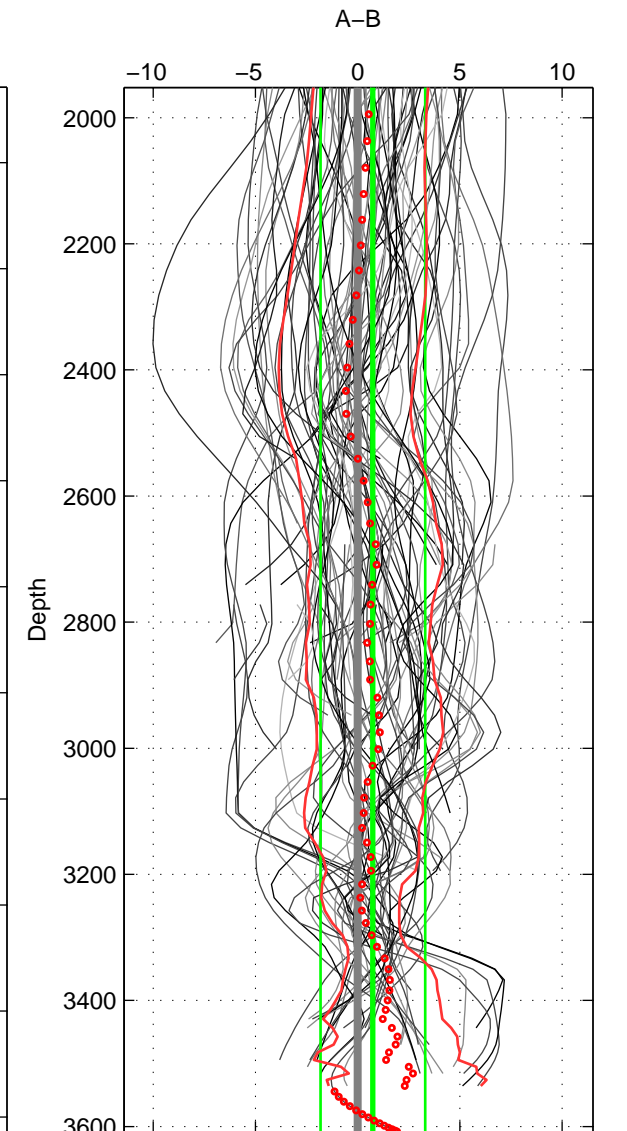

Cruise A (red). Date: Jun 2005 Cruisename: 196-18HU20050526

Cruise B (blue). Date: Jun 2006 Cruisename: 197-18HU20060524

\*\*\* "Favourite" values are means of spaces 1 2 3.

	Offset	O.StDev	Ratio	R.Stdev	Rating
SIGMA:	2.809	0.941	1.001	0.000	5
THETA:	2.751	0.848	1.001	0.000	5
DEPTH:	0.744	2.561	1.000	0.001	5
FAV.:	2.101	1.450	1.001	0.001	5

Profiles of A: 17  
 Profiles of B: 17  
 Diff profs : 98  
 WMoffset (A-B): 2.8087  
 WMoffset stdev: 0.94069  
 WMratio (A/B): 1.0013  
 WMratio stdev: 0.00043601

Quality (1-5): 5

Profiles of A: 17  
 Profiles of B: 17  
 Diff profs : 98  
 WMoffset (A-B): 2.7508  
 WMoffset stdev: 0.84817  
 WMratio (A/B): 1.0013  
 WMratio stdev: 0.00039315

Quality (1-5): 5

Profiles of A: 16  
 Profiles of B: 17  
 Diff profs : 92  
 WMoffset (A-B): 0.74358  
 WMoffset stdev: 2.561  
 WMratio (A/B): 1.0003  
 WMratio stdev: 0.001186

Quality (1-5): 5