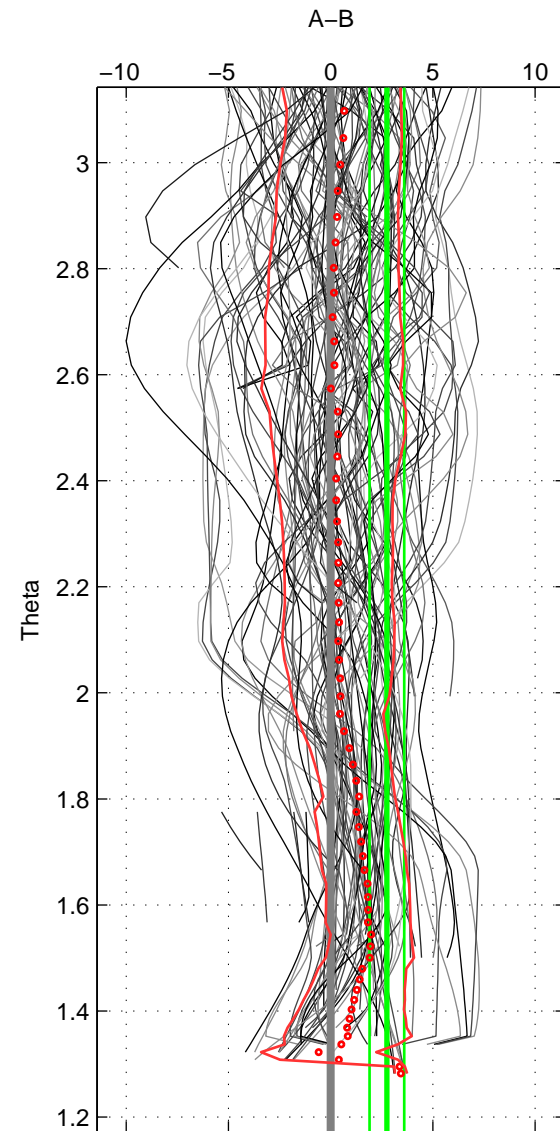

Cruise A (red). Date: Jun 2005 Cruisename: 196-18HU20050526

Cruise B (blue). Date: Jun 2006 Cruisename: 197-18HU20060524

\*\*\* "Favourite" values are means of spaces 1 2 3.

	Offset	O.StDev	Ratio	R.Stdev	Rating
SIGMA:	2.809	0.941	1.001	0.000	5
THETA:	2.751	0.848	1.001	0.000	5
DEPTH:	0.744	2.561	1.000	0.001	5
FAV.:	2.101	1.450	1.001	0.001	5

Profiles of A: 17  
 Profiles of B: 17  
 Diff profs : 98  
 WMoffset (A-B): 2.8087  
 WMoffset stdev: 0.94069  
 WMratio (A/B): 1.0013  
 WMratio stdev: 0.00043601

Quality (1-5): 5

Profiles of A: 17  
 Profiles of B: 17  
 Diff profs : 98  
 WMoffset (A-B): 2.7508  
 WMoffset stdev: 0.84817  
 WMratio (A/B): 1.0013  
 WMratio stdev: 0.00039315

Quality (1-5): 5

Profiles of A: 16  
 Profiles of B: 17  
 Diff profs : 92  
 WMoffset (A-B): 0.74358  
 WMoffset stdev: 2.561  
 WMratio (A/B): 1.0003  
 WMratio stdev: 0.001186

Quality (1-5): 5