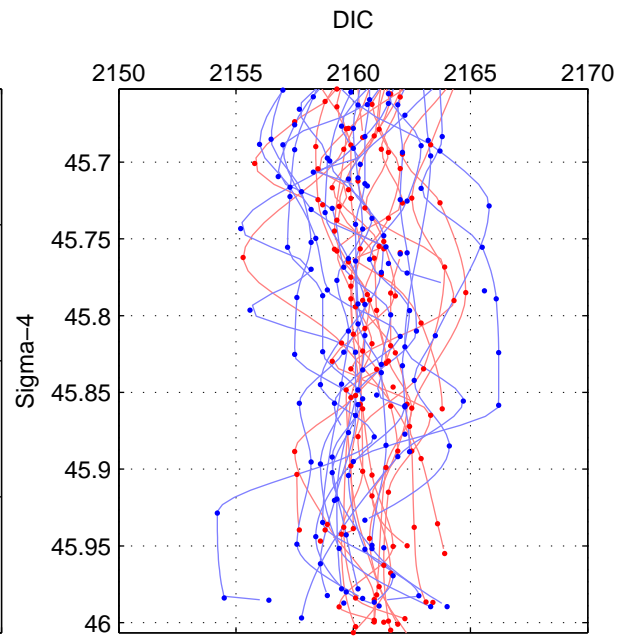

Cruise A (red). Date: Jun 2005 Cruisename: 196-18HU20050526

Cruise B (blue). Date: Jun 2006 Cruisename: 197-18HU20060524

\*\*\* "Favourite" values are means of spaces 1 2 3.

	Offset	O.StDev	Ratio	R.Stdev	Rating
SIGMA:	2.809	0.941	1.001	0.000	5
THETA:	2.751	0.848	1.001	0.000	5
DEPTH:	0.744	2.561	1.000	0.001	5
FAV.:	2.101	1.450	1.001	0.001	5

Profiles of A: 17  
 Profiles of B: 17  
 Diff profs : 98  
 WMoffset (A-B): 2.8087  
 WMoffset stdev: 0.94069  
 WMratio (A/B): 1.0013  
 WMratio stdev: 0.00043601

Quality (1-5): 5

Profiles of A: 17  
 Profiles of B: 17  
 Diff profs : 98  
 WMoffset (A-B): 2.7508  
 WMoffset stdev: 0.84817  
 WMratio (A/B): 1.0013  
 WMratio stdev: 0.00039315

Quality (1-5): 5

Profiles of A: 16  
 Profiles of B: 17  
 Diff profs : 92  
 WMoffset (A-B): 0.74358  
 WMoffset stdev: 2.561  
 WMratio (A/B): 1.0003  
 WMratio stdev: 0.001186

Quality (1-5): 5