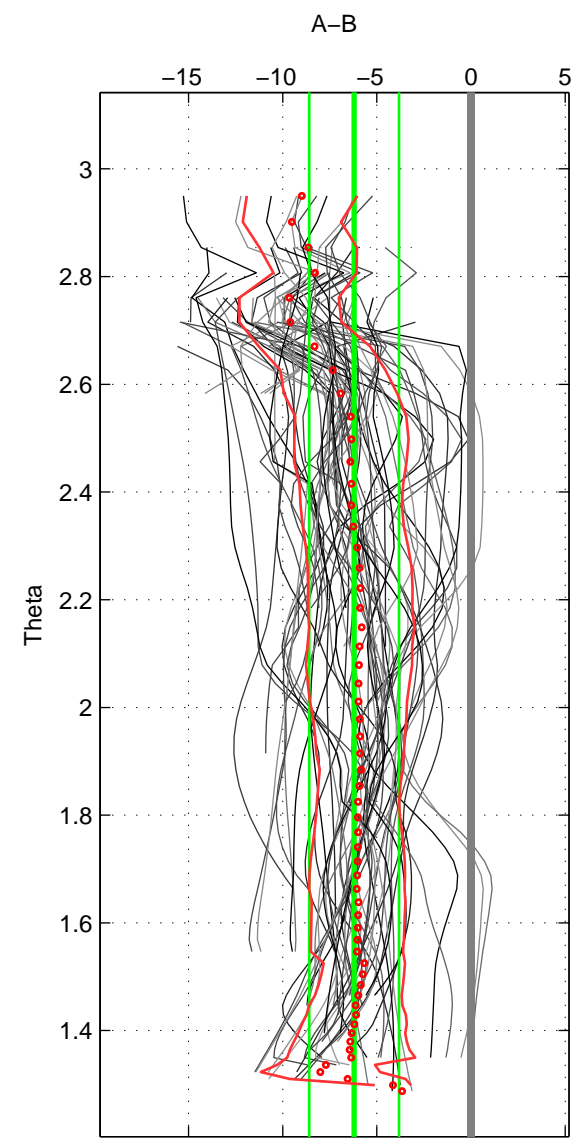

Cruise A (red). Date: Jun 1995 Cruisename: 186-18HU19950607

Cruise B (blue). Date: Jun 2006 Cruisename: 197-18HU20060524

\*\*\* "Favourite" values are means of spaces 1 2 3.

	Offset	O.StDev	Ratio	R.Stdev	Rating
SIGMA:	-6.413	2.600	0.997	0.001	5
THETA:	-6.212	2.385	0.997	0.001	5
DEPTH:	-6.268	2.663	0.997	0.001	5
FAV. :	-6.298	2.549	0.997	0.001	5

Profiles of A: 13  
 Profiles of B: 17  
 Diff profs : 71  
 WMoffset (A-B): -6.4132  
 WMoffset stdev: 2.6001  
 WMratio (A/B): 0.99703  
 WMratio stdev: 0.0012019

Quality (1-5): 5

Profiles of A: 13  
 Profiles of B: 17  
 Diff profs : 68  
 WMoffset (A-B): -6.2119  
 WMoffset stdev: 2.3846  
 WMratio (A/B): 0.99712  
 WMratio stdev: 0.0011028

Quality (1-5): 5

Profiles of A: 13  
 Profiles of B: 17  
 Diff profs : 71  
 WMoffset (A-B): -6.2675  
 WMoffset stdev: 2.6631  
 WMratio (A/B): 0.9971  
 WMratio stdev: 0.0012308

Quality (1-5): 5