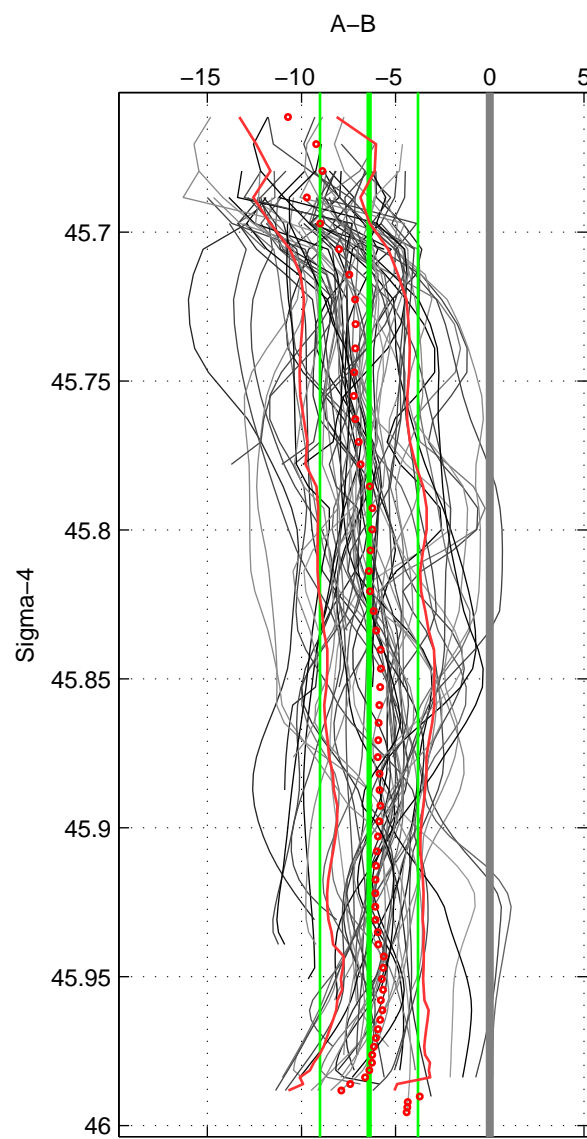

Cruise A (red). Date: Jun 1995 Cruisename: 186-18HU19950607

Cruise B (blue). Date: Jun 2006 Cruisename: 197-18HU20060524

\*\*\* "Favourite" values are means of spaces 1 2 3.

	Offset	O.StDev	Ratio	R.Stdev	Rating
SIGMA:	-6.413	2.600	0.997	0.001	5
THETA:	-6.212	2.385	0.997	0.001	5
DEPTH:	-6.268	2.663	0.997	0.001	5
FAV. :	-6.298	2.549	0.997	0.001	5

Profiles of A: 13  
 Profiles of B: 17  
 Diff profs : 71  
 WMoffset (A-B): -6.4132  
 WMoffset stdev: 2.6001  
 WMratio (A/B): 0.99703  
 WMratio stdev: 0.0012019

Quality (1-5): 5

Profiles of A: 13  
 Profiles of B: 17  
 Diff profs : 68  
 WMoffset (A-B): -6.2119  
 WMoffset stdev: 2.3846  
 WMratio (A/B): 0.99712  
 WMratio stdev: 0.0011028

Quality (1-5): 5

Profiles of A: 13  
 Profiles of B: 17  
 Diff profs : 71  
 WMoffset (A-B): -6.2675  
 WMoffset stdev: 2.6631  
 WMratio (A/B): 0.9971  
 WMratio stdev: 0.0012308

Quality (1-5): 5