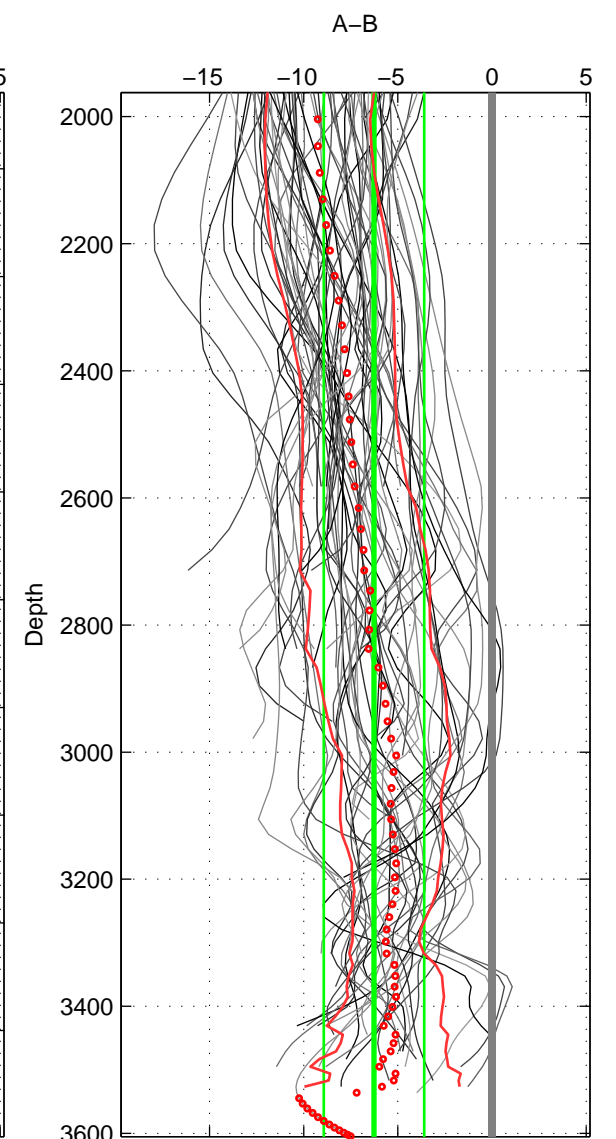

Cruise A (red). Date: Jun 1995 Cruisename: 186-18HU19950607

Cruise B (blue). Date: Jun 2006 Cruisename: 197-18HU20060524

\*\*\* "Favourite" values are means of spaces 1 2 3.

	Offset	O.StDev	Ratio	R.Stdev	Rating
SIGMA:	-6.413	2.600	0.997	0.001	5
THETA:	-6.212	2.385	0.997	0.001	5
DEPTH:	-6.268	2.663	0.997	0.001	5
FAV. :	-6.298	2.549	0.997	0.001	5

Profiles of A: 13  
 Profiles of B: 17  
 Diff profs : 71  
 WMoffset (A-B): -6.4132  
 WMoffset stdev: 2.6001  
 WMratio (A/B): 0.99703  
 WMratio stdev: 0.0012019

Quality (1-5): 5

Profiles of A: 13  
 Profiles of B: 17  
 Diff profs : 68  
 WMoffset (A-B): -6.2119  
 WMoffset stdev: 2.3846  
 WMratio (A/B): 0.99712  
 WMratio stdev: 0.0011028

Quality (1-5): 5

Profiles of A: 13  
 Profiles of B: 17  
 Diff profs : 71  
 WMoffset (A-B): -6.2675  
 WMoffset stdev: 2.6631  
 WMratio (A/B): 0.9971  
 WMratio stdev: 0.0012308

Quality (1-5): 5