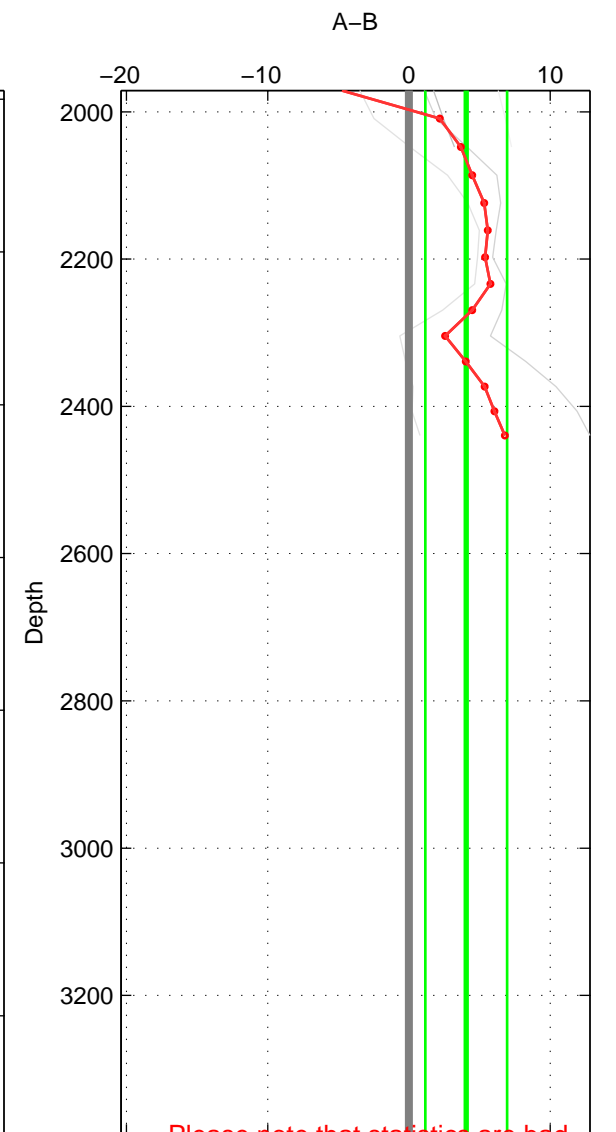

Cruise A (red). Date: Dec 1992 Cruisename: 122-06AQ19921203  
 Cruise B (blue). Date: Sep 2006 Cruisename: 127-06AQ20060825

\*\*\* "Favourite" values are means of spaces 1 2.

	Offset	O.StDev	Ratio	R.Stdev	Rating
SIGMA:	-4.070	1.683	0.998	0.001	2
THETA:	-3.956	2.016	0.998	0.001	2
DEPTH:	4.052	2.892	1.002	0.001	1
FAV. :	-4.013	1.849	0.998	0.001	2

Profiles of A: 4  
 Profiles of B: 2  
 Diff profs : 7  
 WMoffset (A-B): -4.0698  
 WMoffset stdev: 1.6831  
 WMratio (A/B): 0.99819  
 WMratio stdev: 0.00074974

Quality (1-5): 2

Profiles of A: 4  
 Profiles of B: 2  
 Diff profs : 7  
 WMoffset (A-B): -3.9556  
 WMoffset stdev: 2.0156  
 WMratio (A/B): 0.99824  
 WMratio stdev: 0.00089741

Quality (1-5): 2

Profiles of A: 4  
 Profiles of B: 2  
 Diff profs : 7  
 WMoffset (A-B): 4.0518  
 WMoffset stdev: 2.8925  
 WMratio (A/B): 1.0018  
 WMratio stdev: 0.0012875

Quality (1-5): 1

Please note that statistics are bad.