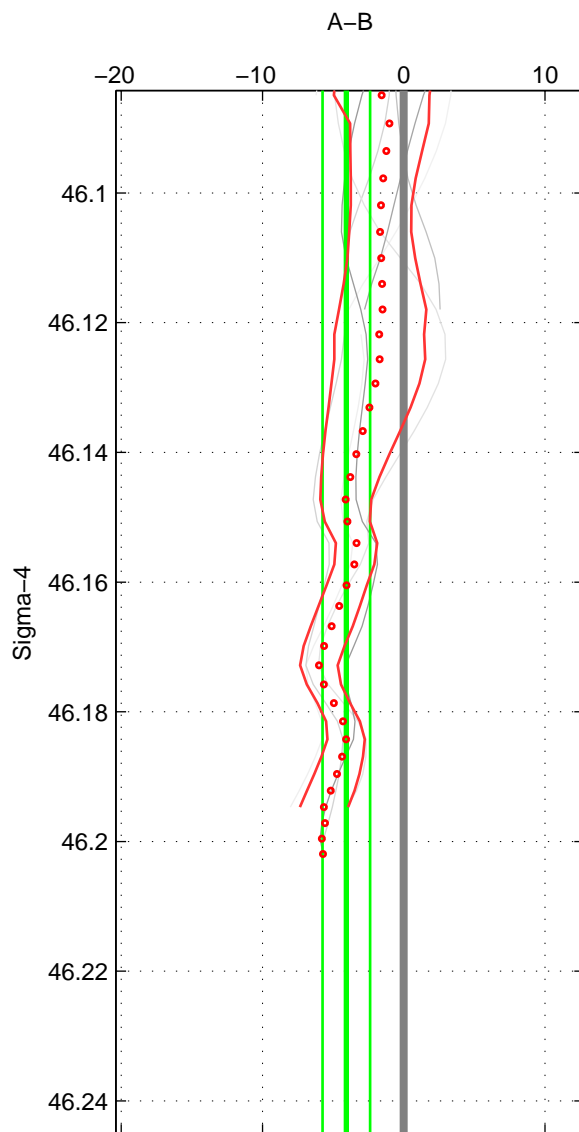

Cruise A (red). Date: Dec 1992 Cruisename: 122-06AQ19921203  
 Cruise B (blue). Date: Sep 2006 Cruisename: 127-06AQ20060825

\*\*\* "Favourite" values are means of spaces 1 2.

	Offset	O.StDev	Ratio	R.Stdev	Rating
SIGMA:	-4.070	1.683	0.998	0.001	2
THETA:	-3.956	2.016	0.998	0.001	2
DEPTH:	4.052	2.892	1.002	0.001	1
FAV. :	-4.013	1.849	0.998	0.001	2

Profiles of A: 4  
 Profiles of B: 2  
 Diff profs : 7  
 WMoffset (A-B): -4.0698  
 WMoffset stdev: 1.6831  
 WMratio (A/B): 0.99819  
 WMratio stdev: 0.00074974

Quality (1-5): 2

Profiles of A: 4  
 Profiles of B: 2  
 Diff profs : 7  
 WMoffset (A-B): -3.9556  
 WMoffset stdev: 2.0156  
 WMratio (A/B): 0.99824  
 WMratio stdev: 0.00089741

Quality (1-5): 2

Profiles of A: 4  
 Profiles of B: 2  
 Diff profs : 7  
 WMoffset (A-B): 4.0518  
 WMoffset stdev: 2.8925  
 WMratio (A/B): 1.0018  
 WMratio stdev: 0.0012875

Quality (1-5): 1

Please note that statistics are bad.