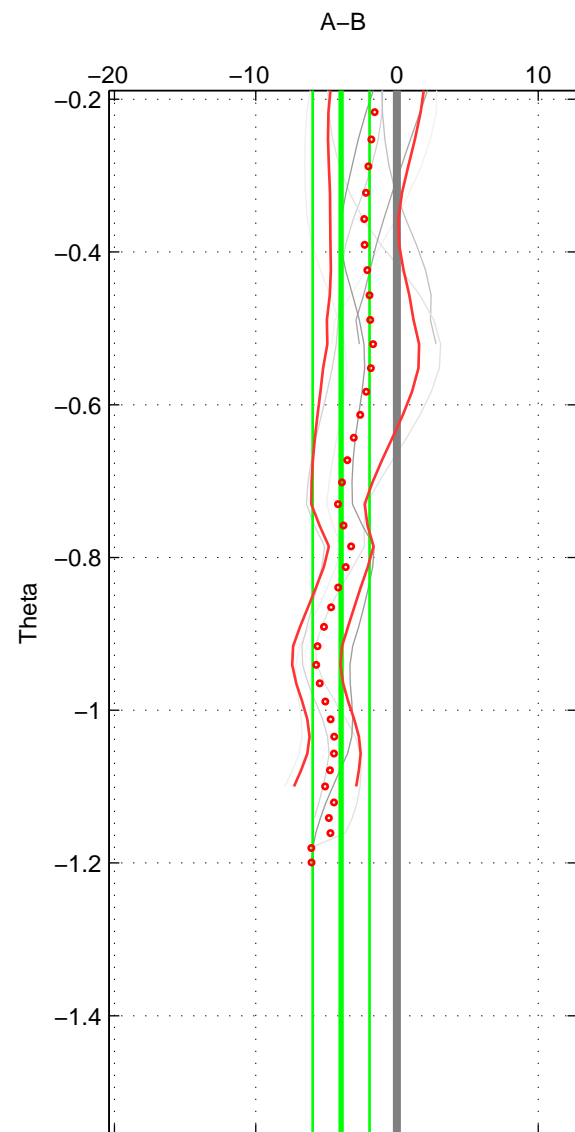

Cruise A (red). Date: Dec 1992 Cruisename: 122-06AQ19921203  
 Cruise B (blue). Date: Sep 2006 Cruisename: 127-06AQ20060825

\*\*\* "Favourite" values are means of spaces 1 2.

	Offset	O.StDev	Ratio	R.Stdev	Rating
SIGMA:	-4.070	1.683	0.998	0.001	2
THETA:	-3.956	2.016	0.998	0.001	2
DEPTH:	4.052	2.892	1.002	0.001	1
FAV. :	-4.013	1.849	0.998	0.001	2

Profiles of A: 4  
 Profiles of B: 2  
 Diff profs : 7  
 WMoffset (A-B): -4.0698  
 WMoffset stdev: 1.6831  
 WMratio (A/B): 0.99819  
 WMratio stdev: 0.00074974

Quality (1-5): 2

Profiles of A: 4  
 Profiles of B: 2  
 Diff profs : 7  
 WMoffset (A-B): -3.9556  
 WMoffset stdev: 2.0156  
 WMratio (A/B): 0.99824  
 WMratio stdev: 0.00089741

Quality (1-5): 2

Profiles of A: 4  
 Profiles of B: 2  
 Diff profs : 7  
 WMoffset (A-B): 4.0518  
 WMoffset stdev: 2.8925  
 WMratio (A/B): 1.0018  
 WMratio stdev: 0.0012875

Quality (1-5): 1

Please note that statistics are bad.