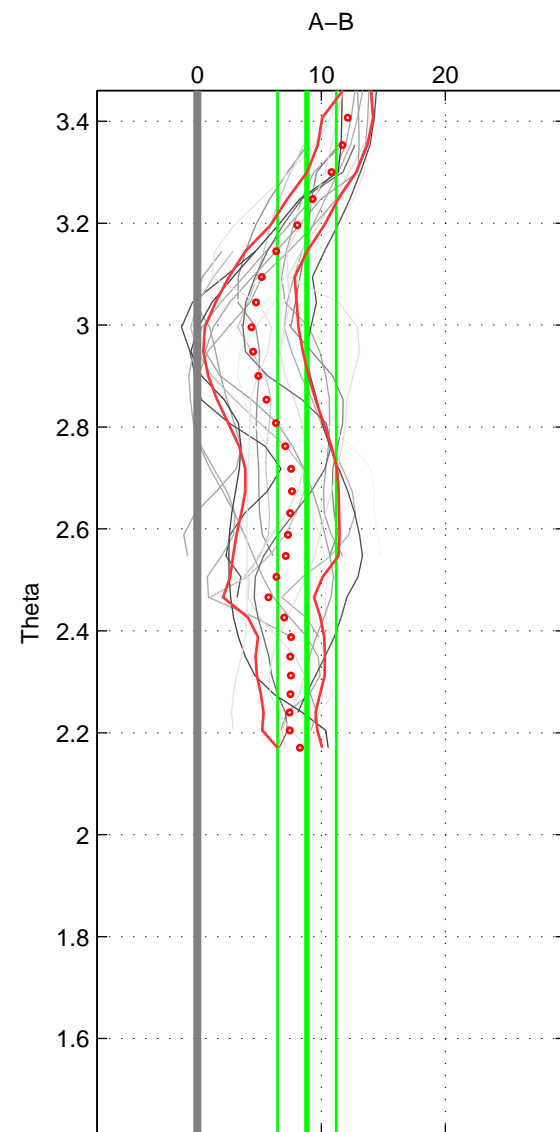

Cruise A (red). Date: Aug 2003 Cruisename: 166-06MT20030723

Cruise B (blue). Date: Jul 1990 Cruisename: 295-64TR19900701

*** "Favourite" values are means of spaces 1 2 3.

	Offset	O.StDev	Ratio	R.Stdev	Rating
SIGMA:	9.845	2.028	1.005	0.001	5
THETA:	8.835	2.368	1.004	0.001	5
DEPTH:	7.530	4.299	1.003	0.002	5
FAV. :	8.737	2.898	1.004	0.001	5

Profiles of A: 9
 Profiles of B: 10
 Diff profs : 21
 WMoffset (A-B): 9.8453
 WMoffset stdev: 2.0285
 WMratio (A/B): 1.0046
 WMratio stdev: 0.00094457

Quality (1-5): 5

Profiles of A: 9
 Profiles of B: 10
 Diff profs : 21
 WMoffset (A-B): 8.835
 WMoffset stdev: 2.3679
 WMratio (A/B): 1.0041
 WMratio stdev: 0.0010986

Quality (1-5): 5

Profiles of A: 9
 Profiles of B: 10
 Diff profs : 21
 WMoffset (A-B): 7.5296
 WMoffset stdev: 4.2988
 WMratio (A/B): 1.0035
 WMratio stdev: 0.0019952

Quality (1-5): 5