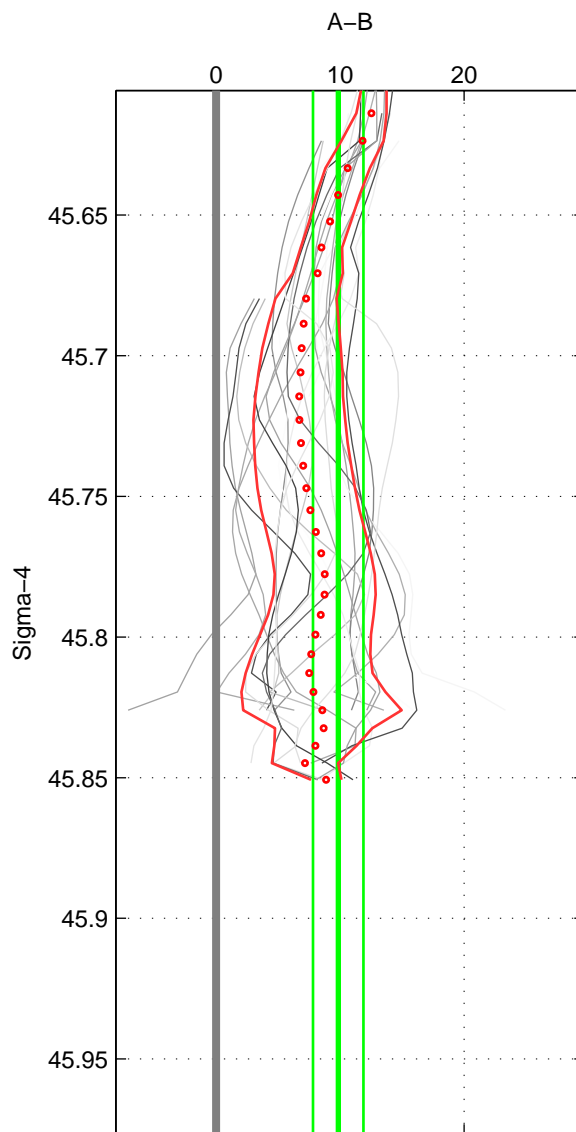

Cruise A (red). Date: Aug 2003 Cruisename: 166-06MT20030723

Cruise B (blue). Date: Jul 1990 Cruisename: 295-64TR19900701

*** "Favourite" values are means of spaces 1 2 3.

	Offset	O.StDev	Ratio	R.Stdev	Rating
SIGMA:	9.845	2.028	1.005	0.001	5
THETA:	8.835	2.368	1.004	0.001	5
DEPTH:	7.530	4.299	1.003	0.002	5
FAV. :	8.737	2.898	1.004	0.001	5

Profiles of A: 9
 Profiles of B: 10
 Diff profs : 21
 WMoffset (A-B): 9.8453
 WMoffset stdev: 2.0285
 WMratio (A/B): 1.0046
 WMratio stdev: 0.00094457

Quality (1-5): 5

Profiles of A: 9
 Profiles of B: 10
 Diff profs : 21
 WMoffset (A-B): 8.835
 WMoffset stdev: 2.3679
 WMratio (A/B): 1.0041
 WMratio stdev: 0.0010986

Quality (1-5): 5

Profiles of A: 9
 Profiles of B: 10
 Diff profs : 21
 WMoffset (A-B): 7.5296
 WMoffset stdev: 4.2988
 WMratio (A/B): 1.0035
 WMratio stdev: 0.0019952

Quality (1-5): 5