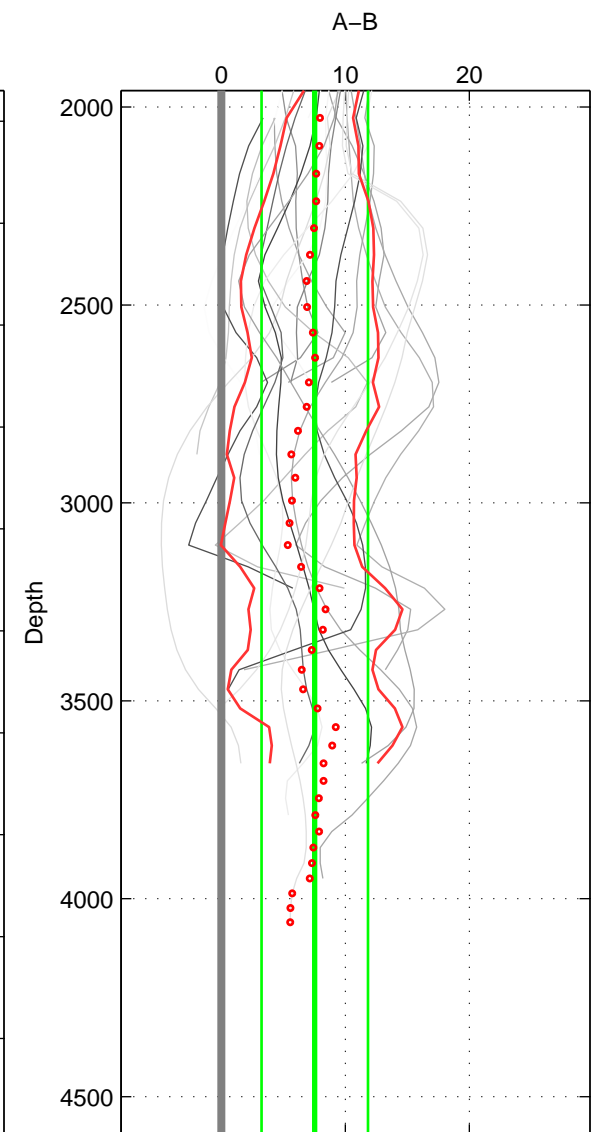

Cruise A (red). Date: Aug 2003 Cruisename: 166-06MT20030723

Cruise B (blue). Date: Jul 1990 Cruisename: 295-64TR19900701

*** "Favourite" values are means of spaces 1 2 3.

	Offset	O.StDev	Ratio	R.Stdev	Rating
SIGMA:	9.845	2.028	1.005	0.001	5
THETA:	8.835	2.368	1.004	0.001	5
DEPTH:	7.530	4.299	1.003	0.002	5
FAV. :	8.737	2.898	1.004	0.001	5

Profiles of A: 9
 Profiles of B: 10
 Diff profs : 21
 WMoffset (A-B): 9.8453
 WMoffset stdev: 2.0285
 WMratio (A/B): 1.0046
 WMratio stdev: 0.00094457

Quality (1-5): 5

Profiles of A: 9
 Profiles of B: 10
 Diff profs : 21
 WMoffset (A-B): 8.835
 WMoffset stdev: 2.3679
 WMratio (A/B): 1.0041
 WMratio stdev: 0.0010986

Quality (1-5): 5

Profiles of A: 9
 Profiles of B: 10
 Diff profs : 21
 WMoffset (A-B): 7.5296
 WMoffset stdev: 4.2988
 WMratio (A/B): 1.0035
 WMratio stdev: 0.0019952

Quality (1-5): 5