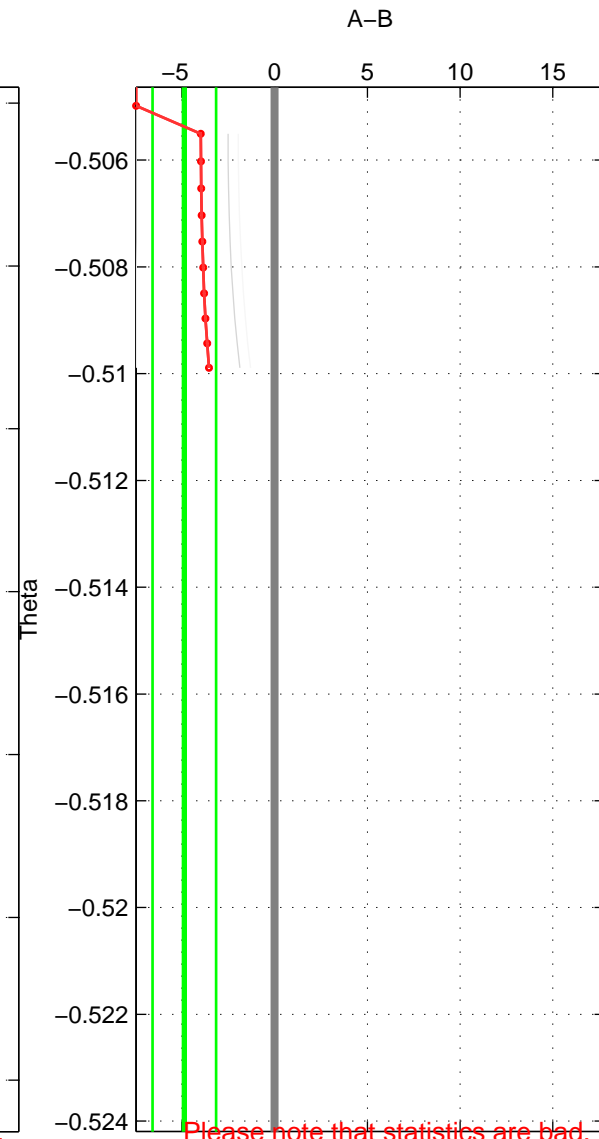

Cruise A (red). Date: Sep 1993 Cruisename: 33-18SN19950803
 Cruise B (blue). Date: Aug 2007 Cruisename: 45-18SN20070726

*** "Favourite" values are means of spaces 1 2 3.

	Offset	O.StDev	Ratio	R.Stdev	Rating
SIGMA:	-4.256	0.216	0.998	0.000	2
THETA:	-4.869	1.712	0.998	0.001	2
DEPTH:	5.167	5.072	1.002	0.002	2
FAV. :	-1.319	2.333	0.999	0.001	2

Please note that statistics are bad.
 Profiles of A: 2
 Profiles of B: 2
 Diff profs : 1
 WMoffset (A-B): -4.2561
 WMoffset stdev: 0.21597
 WMratio (A/B): 0.99802
 WMratio stdev: 0.00010046

Quality (1-5): 2

Please note that statistics are bad.
 Profiles of A: 3
 Profiles of B: 2
 Diff profs : 3
 WMoffset (A-B): -4.8689
 WMoffset stdev: 1.7115
 WMratio (A/B): 0.99774
 WMratio stdev: 0.000796

Quality (1-5): 2

Please note that statistics are bad.
 Profiles of A: 3
 Profiles of B: 2
 Diff profs : 3
 WMoffset (A-B): 5.167
 WMoffset stdev: 5.0724
 WMratio (A/B): 1.0024
 WMratio stdev: 0.0023776

Quality (1-5): 2