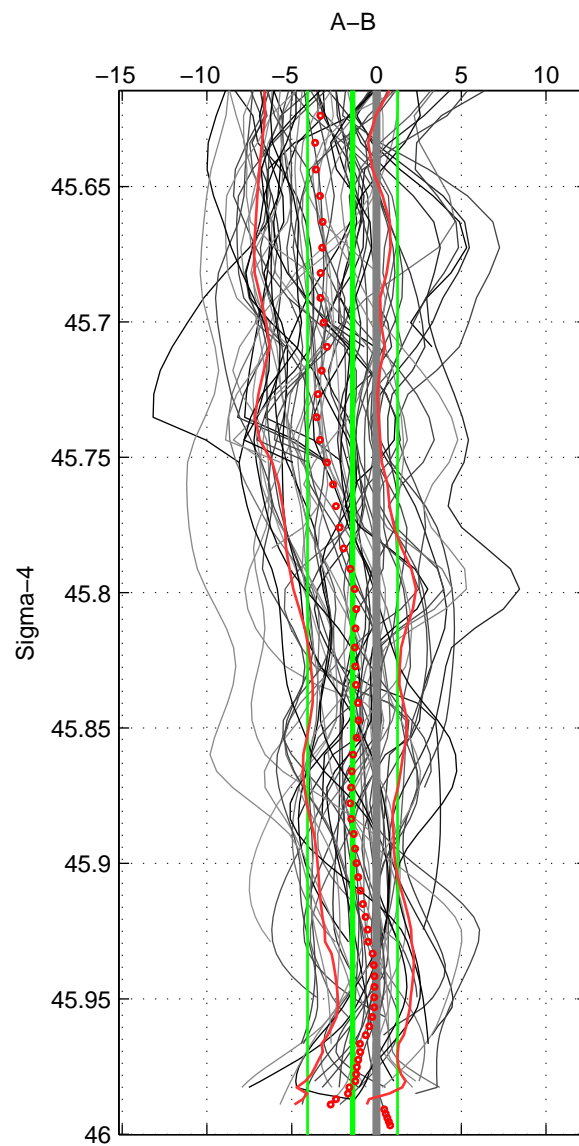

Cruise A (red). Date: May 2004 Cruisename: 195-18HU20040515

Cruise B (blue). Date: Jun 2006 Cruisename: 197-18HU20060524

\*\*\* "Favourite" values are means of spaces 1 2 3.

	Offset	O.StDev	Ratio	R.Stdev	Rating
SIGMA:	-1.408	2.652	0.999	0.001	5
THETA:	-1.267	2.637	0.999	0.001	5
DEPTH:	-2.017	2.784	0.999	0.001	5
FAV. :	-1.564	2.691	0.999	0.001	5

Profiles of A: 12  
 Profiles of B: 19  
 Diff profs : 67  
 WMoffset (A-B): -1.408  
 WMoffset stdev: 2.6523  
 WMratio (A/B): 0.99935  
 WMratio stdev: 0.0012275

Quality (1-5): 5

Profiles of A: 12  
 Profiles of B: 19  
 Diff profs : 67  
 WMoffset (A-B): -1.2667  
 WMoffset stdev: 2.6367  
 WMratio (A/B): 0.99941  
 WMratio stdev: 0.0012204

Quality (1-5): 5

Profiles of A: 12  
 Profiles of B: 19  
 Diff profs : 66  
 WMoffset (A-B): -2.0169  
 WMoffset stdev: 2.7839  
 WMratio (A/B): 0.99907  
 WMratio stdev: 0.001288

Quality (1-5): 5