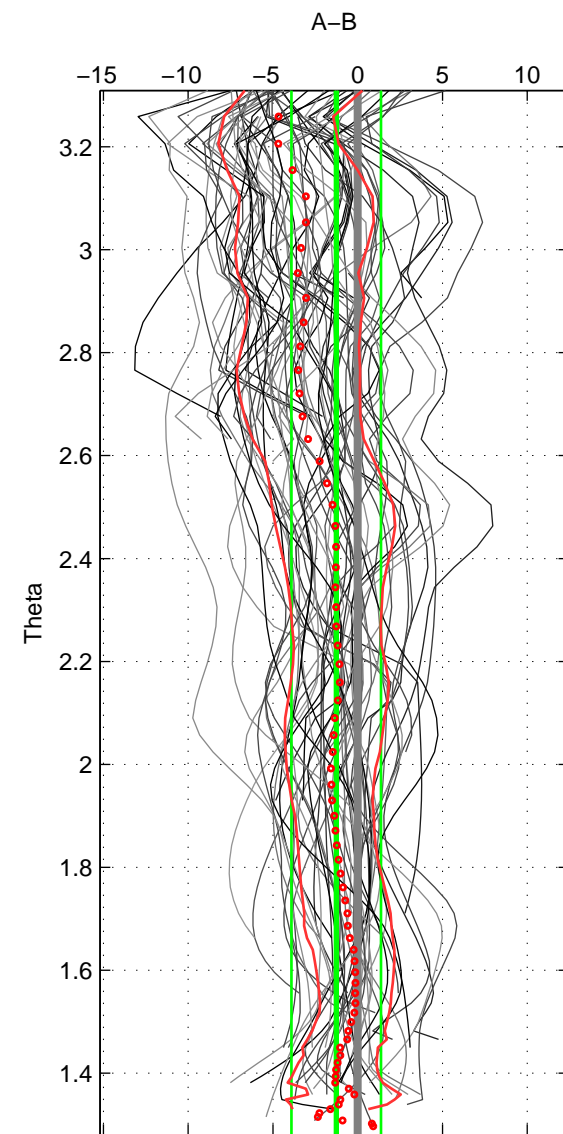

Cruise A (red). Date: May 2004 Cruisename: 195-18HU20040515

Cruise B (blue). Date: Jun 2006 Cruisename: 197-18HU20060524

\*\*\* "Favourite" values are means of spaces 1 2 3.

	Offset	O.StDev	Ratio	R.Stdev	Rating
SIGMA:	-1.408	2.652	0.999	0.001	5
THETA:	-1.267	2.637	0.999	0.001	5
DEPTH:	-2.017	2.784	0.999	0.001	5
FAV. :	-1.564	2.691	0.999	0.001	5

Profiles of A: 12  
 Profiles of B: 19  
 Diff profs : 67  
 WMoffset (A-B): -1.408  
 WMoffset stdev: 2.6523  
 WMratio (A/B): 0.99935  
 WMratio stdev: 0.0012275

Quality (1-5): 5

Profiles of A: 12  
 Profiles of B: 19  
 Diff profs : 67  
 WMoffset (A-B): -1.2667  
 WMoffset stdev: 2.6367  
 WMratio (A/B): 0.99941  
 WMratio stdev: 0.0012204

Quality (1-5): 5

Profiles of A: 12  
 Profiles of B: 19  
 Diff profs : 66  
 WMoffset (A-B): -2.0169  
 WMoffset stdev: 2.7839  
 WMratio (A/B): 0.99907  
 WMratio stdev: 0.001288

Quality (1-5): 5