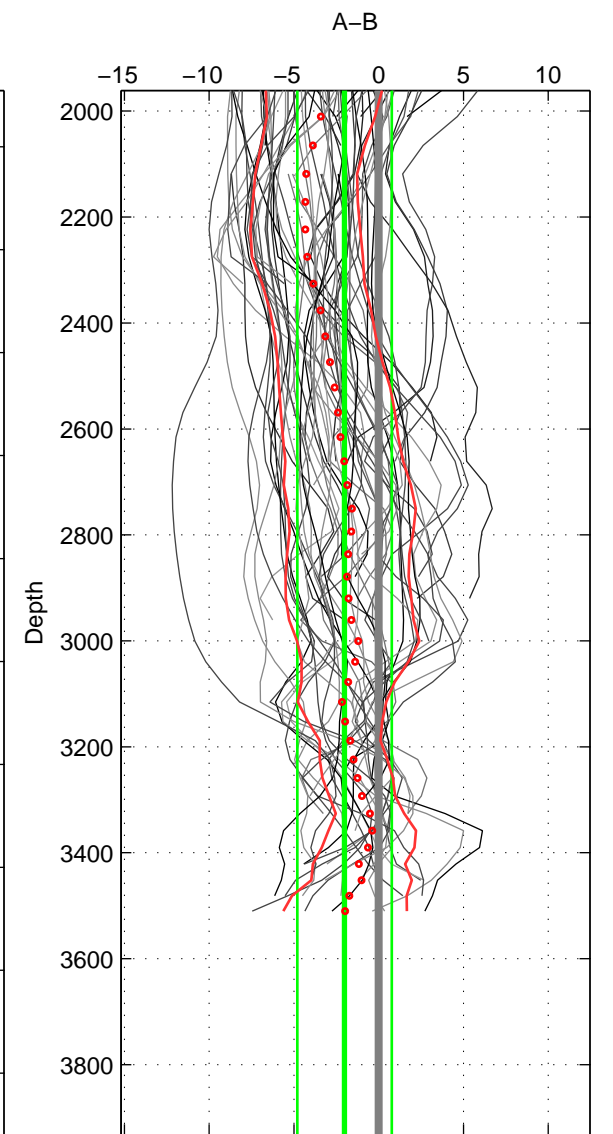

Cruise A (red). Date: May 2004 Cruisename: 195-18HU20040515

Cruise B (blue). Date: Jun 2006 Cruisename: 197-18HU20060524

\*\*\* "Favourite" values are means of spaces 1 2 3.

	Offset	O.StDev	Ratio	R.Stdev	Rating
SIGMA:	-1.408	2.652	0.999	0.001	5
THETA:	-1.267	2.637	0.999	0.001	5
DEPTH:	-2.017	2.784	0.999	0.001	5
FAV. :	-1.564	2.691	0.999	0.001	5

Profiles of A: 12  
 Profiles of B: 19  
 Diff profs : 67  
 WMoffset (A-B): -1.408  
 WMoffset stdev: 2.6523  
 WMratio (A/B): 0.99935  
 WMratio stdev: 0.0012275

Quality (1-5): 5

Profiles of A: 12  
 Profiles of B: 19  
 Diff profs : 67  
 WMoffset (A-B): -1.2667  
 WMoffset stdev: 2.6367  
 WMratio (A/B): 0.99941  
 WMratio stdev: 0.0012204

Quality (1-5): 5

Profiles of A: 12  
 Profiles of B: 19  
 Diff profs : 66  
 WMoffset (A-B): -2.0169  
 WMoffset stdev: 2.7839  
 WMratio (A/B): 0.99907  
 WMratio stdev: 0.001288

Quality (1-5): 5