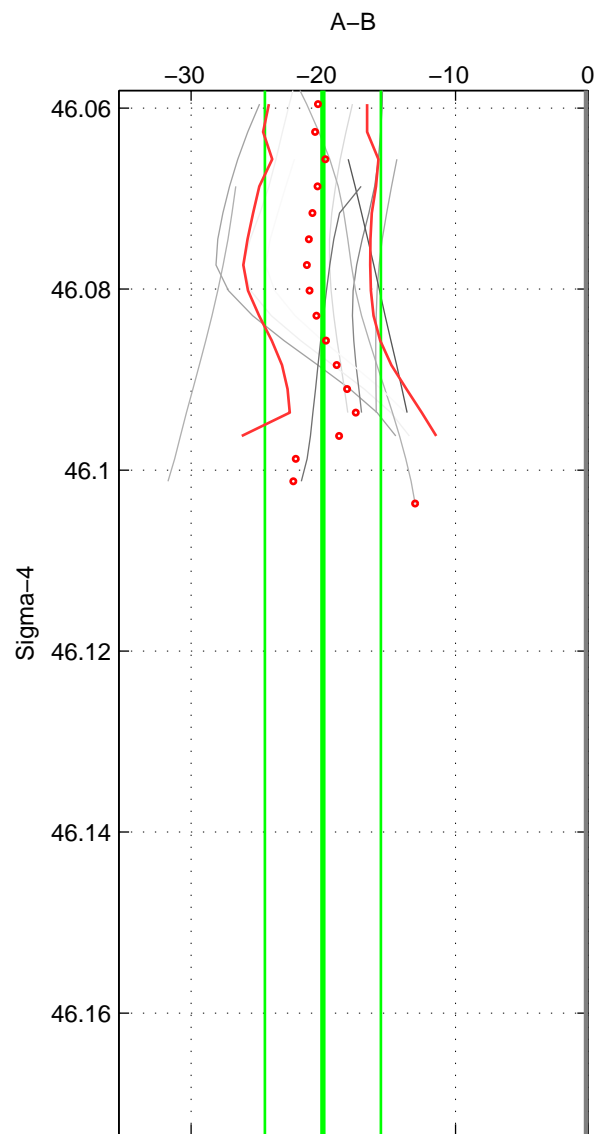

Cruise A (red). Date: Sep 1986 Cruisename: 117-06AQ19860627

Cruise B (blue). Date: Jan 1998 Cruisename: 325-91AA19971204

*** "Favourite" values are those of space 2.

	Offset	O.StDev	Ratio	R.Stdev	Rating
SIGMA:	-20.027	4.383	0.991	0.002	4
THETA:	-15.164	2.966	0.993	0.001	5
DEPTH:	-17.048	0.000	0.992	0.000	3
FAV. :	-15.164	2.966	0.993	0.001	5

Profiles of A: 5
 Profiles of B: 5
 Diff profs : 10
 WMoffset (A-B): -20.0269
 WMoffset stdev: 4.3832
 WMratio (A/B): 0.99117
 WMratio stdev: 0.0019213

Quality (1-5): 4

Profiles of A: 6
 Profiles of B: 5
 Diff profs : 14
 WMoffset (A-B): -15.1636
 WMoffset stdev: 2.9659
 WMratio (A/B): 0.99328
 WMratio stdev: 0.0013098

Quality (1-5): 5

Profiles of A: 5
 Profiles of B: 5
 Diff profs : 6
 WMoffset (A-B): -17.0479
 WMoffset stdev: 0
 WMratio (A/B): 0.99246
 WMratio stdev: 0

Quality (1-5): 3

Please note that statistics are bad.