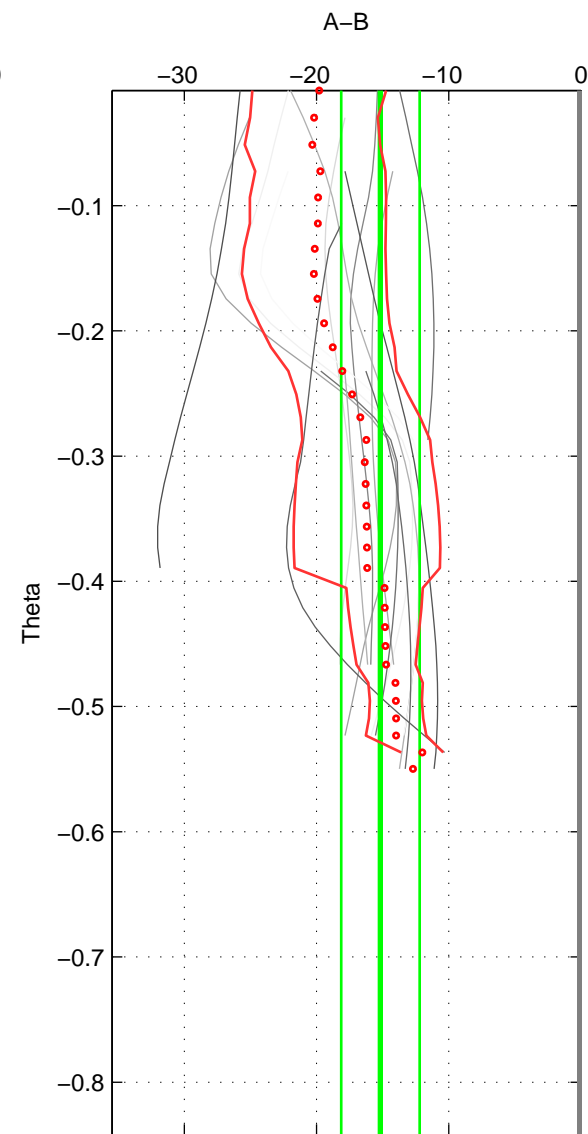

Cruise A (red). Date: Sep 1986 Cruisename: 117-06AQ19860627

Cruise B (blue). Date: Jan 1998 Cruisename: 325-91AA19971204

*** "Favourite" values are those of space 2.

	Offset	O.StDev	Ratio	R.Stdev	Rating
SIGMA:	-20.027	4.383	0.991	0.002	4
THETA:	-15.164	2.966	0.993	0.001	5
DEPTH:	-17.048	0.000	0.992	0.000	3
FAV. :	-15.164	2.966	0.993	0.001	5

Profiles of A: 5
 Profiles of B: 5
 Diff profs : 10
 WMoffset (A-B): -20.0269
 WMoffset stdev: 4.3832
 WMratio (A/B): 0.99117
 WMratio stdev: 0.0019213

Quality (1-5): 4

Profiles of A: 6
 Profiles of B: 5
 Diff profs : 14
 WMoffset (A-B): -15.1636
 WMoffset stdev: 2.9659
 WMratio (A/B): 0.99328
 WMratio stdev: 0.0013098

Quality (1-5): 5

Profiles of A: 5
 Profiles of B: 5
 Diff profs : 6
 WMoffset (A-B): -17.0479
 WMoffset stdev: 0
 WMratio (A/B): 0.99246
 WMratio stdev: 0

Quality (1-5): 3

Please note that statistics are bad.