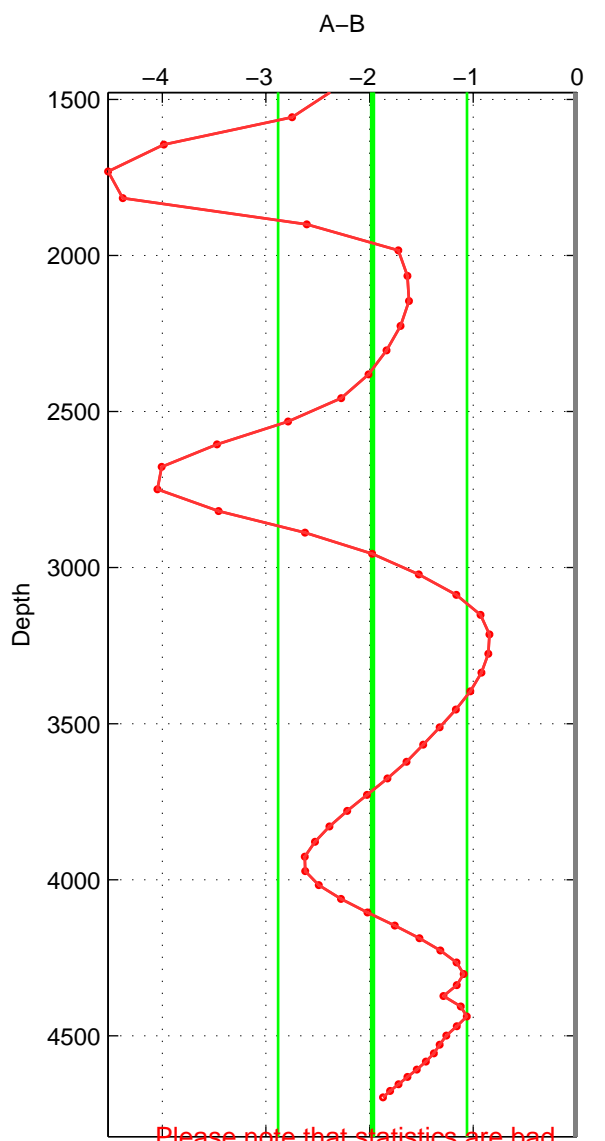

Cruise A (red). Date: Mar 1994 Cruisename: 481-31DS19940126

Cruise B (blue). Date: Mar 1992 Cruisename: 733-90KD19920214

\*\*\* "Favourite" values are means of spaces 1 2 3.

	Offset	O.StDev	Ratio	R.Stdev	Rating
SIGMA:	-2.099	0.924	0.999	0.000	2
THETA:	-2.036	0.899	0.999	0.000	2
DEPTH:	-1.971	0.911	0.999	0.000	2
FAV. :	-2.035	0.912	0.999	0.000	2

Please note that statistics are bad.

Profiles of A: 1  
 Profiles of B: 1  
 Diff profs : 1  
 WMoffset (A-B): -2.0991  
 WMoffset stdev: 0.9244  
 WMratio (A/B): 0.99907  
 WMratio stdev: 0.00040876

Quality (1-5): 2

Please note that statistics are bad.

Profiles of A: 1  
 Profiles of B: 1  
 Diff profs : 1  
 WMoffset (A-B): -2.0361  
 WMoffset stdev: 0.89913  
 WMratio (A/B): 0.9991  
 WMratio stdev: 0.0003976

Quality (1-5): 2