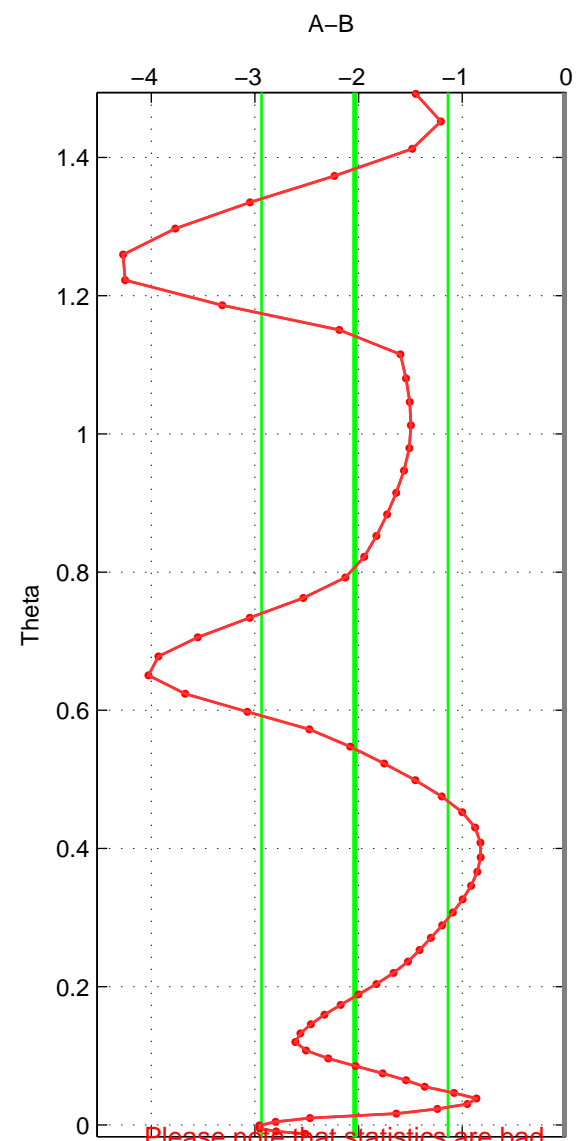

Cruise A (red). Date: Mar 1994 Cruisename: 481-31DS19940126

Cruise B (blue). Date: Mar 1992 Cruisename: 733-90KD19920214

\*\*\* "Favourite" values are means of spaces 1 2 3.

	Offset	O.StDev	Ratio	R.Stdev	Rating
SIGMA:	-2.099	0.924	0.999	0.000	2
THETA:	-2.036	0.899	0.999	0.000	2
DEPTH:	-1.971	0.911	0.999	0.000	2
FAV. :	-2.035	0.912	0.999	0.000	2

Please note that statistics are bad.

Profiles of A: 1  
 Profiles of B: 1  
 Diff profs : 1  
 WMoffset (A-B): -2.0991  
 WMoffset stdev: 0.9244  
 WMratio (A/B): 0.99907  
 WMratio stdev: 0.00040876

Quality (1-5): 2

Please note that statistics are bad.

Profiles of A: 1  
 Profiles of B: 1  
 Diff profs : 1  
 WMoffset (A-B): -2.0361  
 WMoffset stdev: 0.89913  
 WMratio (A/B): 0.9991  
 WMratio stdev: 0.0003976

Quality (1-5): 2