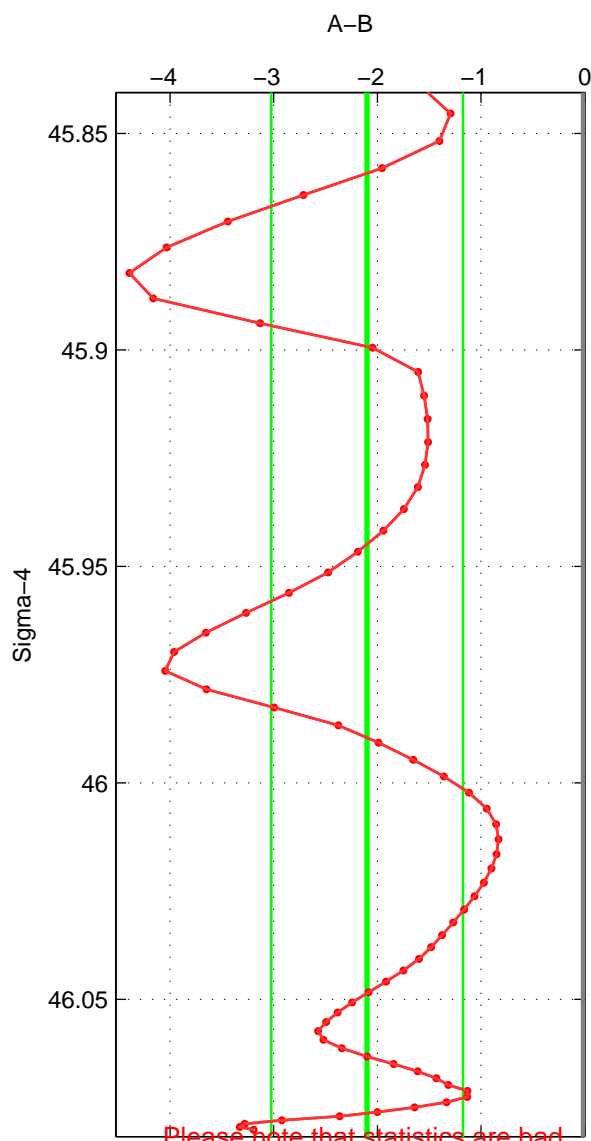

Cruise A (red). Date: Mar 1994 Cruisename: 481-31DS19940126

Cruise B (blue). Date: Mar 1992 Cruisename: 733-90KD19920214

\*\*\* "Favourite" values are means of spaces 1 2 3.

	Offset	O.StDev	Ratio	R.Stdev	Rating
SIGMA:	-2.099	0.924	0.999	0.000	2
THETA:	-2.036	0.899	0.999	0.000	2
DEPTH:	-1.971	0.911	0.999	0.000	2
FAV. :	-2.035	0.912	0.999	0.000	2

Please note that statistics are bad.

Profiles of A: 1  
 Profiles of B: 1  
 Diff profs : 1  
 WMoffset (A-B): -2.0991  
 WMoffset stdev: 0.9244  
 WMratio (A/B): 0.99907  
 WMratio stdev: 0.00040876

Quality (1-5): 2

Please note that statistics are bad.

Profiles of A: 1  
 Profiles of B: 1  
 Diff profs : 1  
 WMoffset (A-B): -2.0361  
 WMoffset stdev: 0.89913  
 WMratio (A/B): 0.9991  
 WMratio stdev: 0.0003976

Quality (1-5): 2