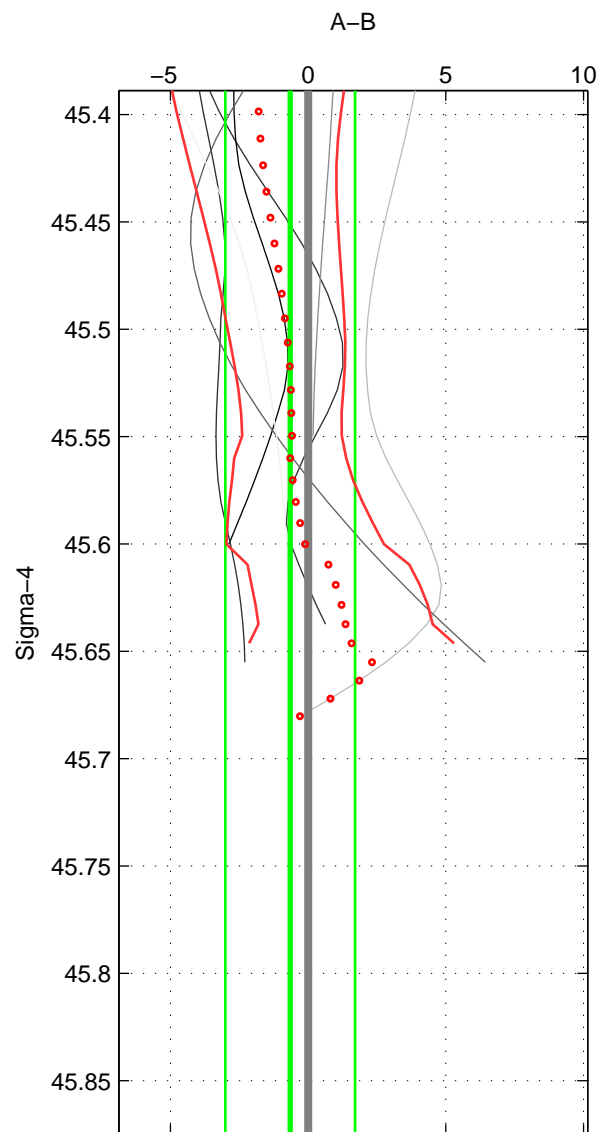

Cruise A (red). Date: Feb 2006 Cruisename: 670-49UF20060118

Cruise B (blue). Date: Feb 2008 Cruisename: 717-49UP20080122

*** "Favourite" values are means of spaces 1 2.

	Offset	O.StDev	Ratio	R.Stdev	Rating
SIGMA:	-0.649	2.357	1.000	0.001	4
THETA:	-0.526	2.264	1.000	0.001	4
DEPTH:	-0.043	0.605	1.000	0.000	3
FAV.:	-0.588	2.311	1.000	0.001	4

Profiles of A: 7
 Profiles of B: 8
 Diff profs : 7
 WMoffset (A-B): -0.64934
 WMoffset stdev: 2.3573
 WMratio (A/B): 0.99972
 WMratio stdev: 0.0010079

Quality (1-5): 4

Profiles of A: 7
 Profiles of B: 8
 Diff profs : 7
 WMoffset (A-B): -0.52569
 WMoffset stdev: 2.2639
 WMratio (A/B): 0.99977
 WMratio stdev: 0.0009669

Quality (1-5): 4

Profiles of A: 7
 Profiles of B: 8
 Diff profs : 7
 WMoffset (A-B): -0.042942
 WMoffset stdev: 0.60539
 WMratio (A/B): 0.99998
 WMratio stdev: 0.00025974

Quality (1-5): 3

Please note that statistics are bad.