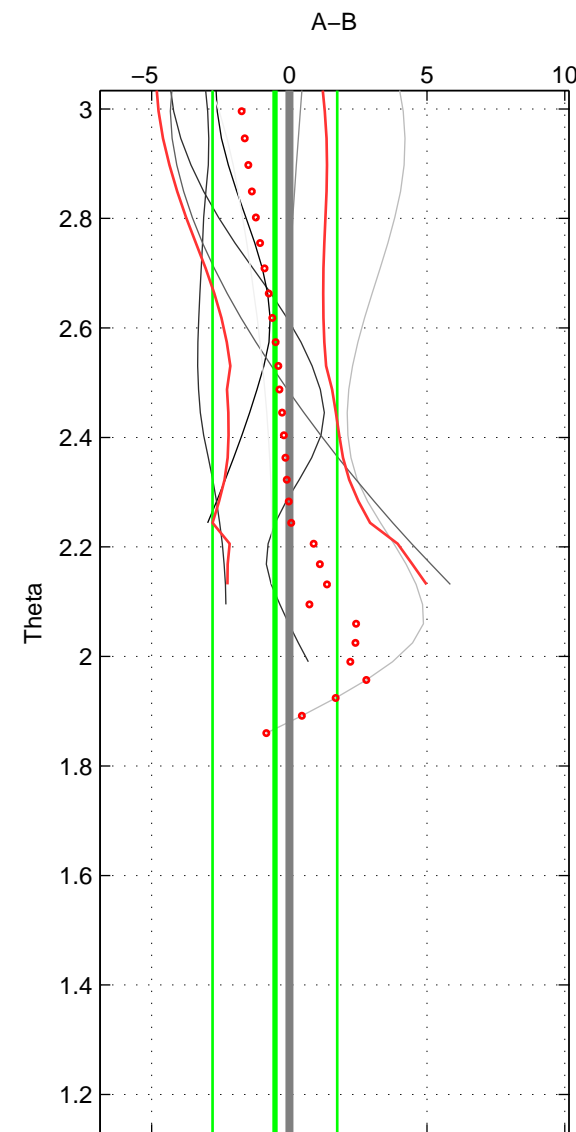

Cruise A (red). Date: Feb 2006 Cruisename: 670-49UF20060118

Cruise B (blue). Date: Feb 2008 Cruisename: 717-49UP20080122

*** "Favourite" values are means of spaces 1 2.

	Offset	O.StDev	Ratio	R.Stdev	Rating
SIGMA:	-0.649	2.357	1.000	0.001	4
THETA:	-0.526	2.264	1.000	0.001	4
DEPTH:	-0.043	0.605	1.000	0.000	3
FAV.:	-0.588	2.311	1.000	0.001	4

Profiles of A: 7
 Profiles of B: 8
 Diff profs : 7
 WMoffset (A-B): -0.64934
 WMoffset stdev: 2.3573
 WMratio (A/B): 0.99972
 WMratio stdev: 0.0010079

Quality (1-5): 4

Profiles of A: 7
 Profiles of B: 8
 Diff profs : 7
 WMoffset (A-B): -0.52569
 WMoffset stdev: 2.2639
 WMratio (A/B): 0.99977
 WMratio stdev: 0.0009669

Quality (1-5): 4

Profiles of A: 7
 Profiles of B: 8
 Diff profs : 7
 WMoffset (A-B): -0.042942
 WMoffset stdev: 0.60539
 WMratio (A/B): 0.99998
 WMratio stdev: 0.00025974

Quality (1-5): 3

Please note that statistics are bad.