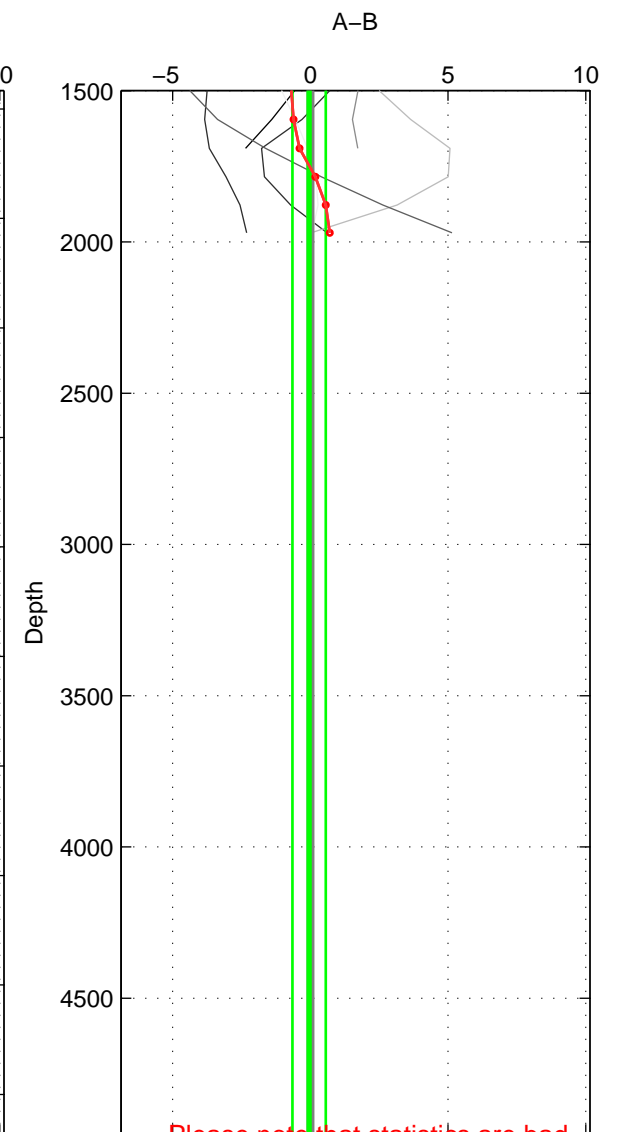

Cruise A (red). Date: Feb 2006 Cruisename: 670-49UF20060118

Cruise B (blue). Date: Feb 2008 Cruisename: 717-49UP20080122

*** "Favourite" values are means of spaces 1 2.

	Offset	O.StDev	Ratio	R.Stdev	Rating
SIGMA:	-0.649	2.357	1.000	0.001	4
THETA:	-0.526	2.264	1.000	0.001	4
DEPTH:	-0.043	0.605	1.000	0.000	3
FAV.:	-0.588	2.311	1.000	0.001	4

Profiles of A: 7
 Profiles of B: 8
 Diff profs : 7
 WMoffset (A-B): -0.64934
 WMoffset stdev: 2.3573
 WMratio (A/B): 0.99972
 WMratio stdev: 0.0010079

Quality (1-5): 4

Profiles of A: 7
 Profiles of B: 8
 Diff profs : 7
 WMoffset (A-B): -0.52569
 WMoffset stdev: 2.2639
 WMratio (A/B): 0.99977
 WMratio stdev: 0.0009669

Quality (1-5): 4

Profiles of A: 7
 Profiles of B: 8
 Diff profs : 7
 WMoffset (A-B): -0.042942
 WMoffset stdev: 0.60539
 WMratio (A/B): 0.99998
 WMratio stdev: 0.00025974

Quality (1-5): 3

Please note that statistics are bad.